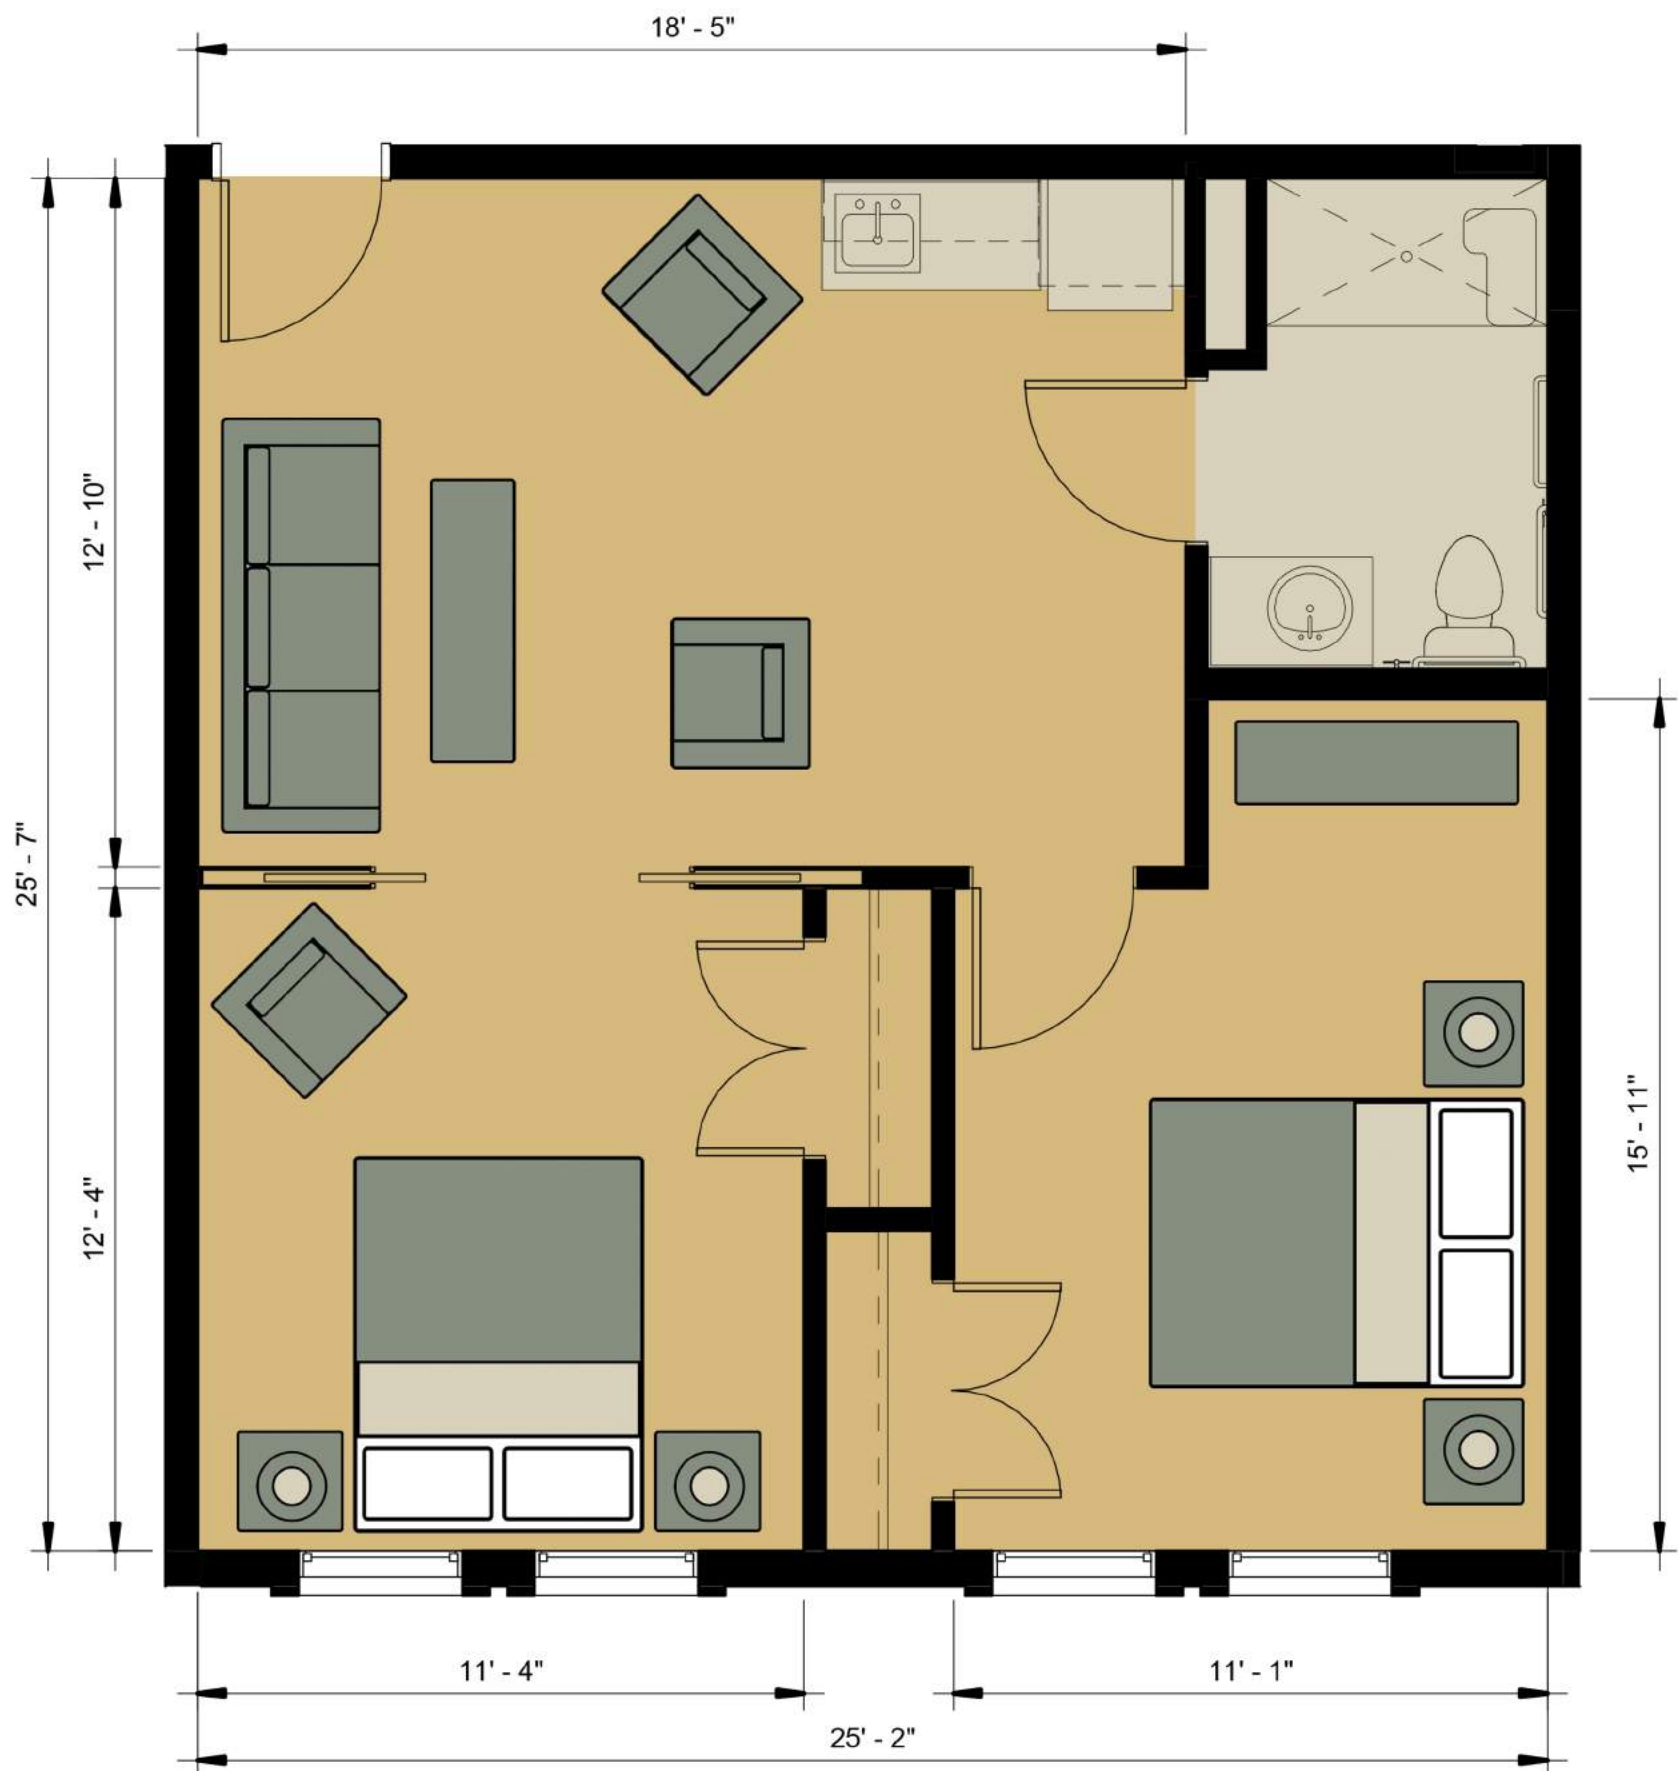

One Bedroom
Assisted Living & Memory Care
427 sf

**Two Bedroom
Assisted Living
643 sf**

Two Bedroom
Memory Care
600 sf

**Two Bedroom
Assisted Living
541 sf**

Studio
Assisted Living
432 sf

MorningStar

ASSISTED LIVING & MEMORY CARE
 at ARROWHEAD

Studio
Assisted Living & Memory Care
328 sf

One Bedroom with Den
Assisted Living
477 sf