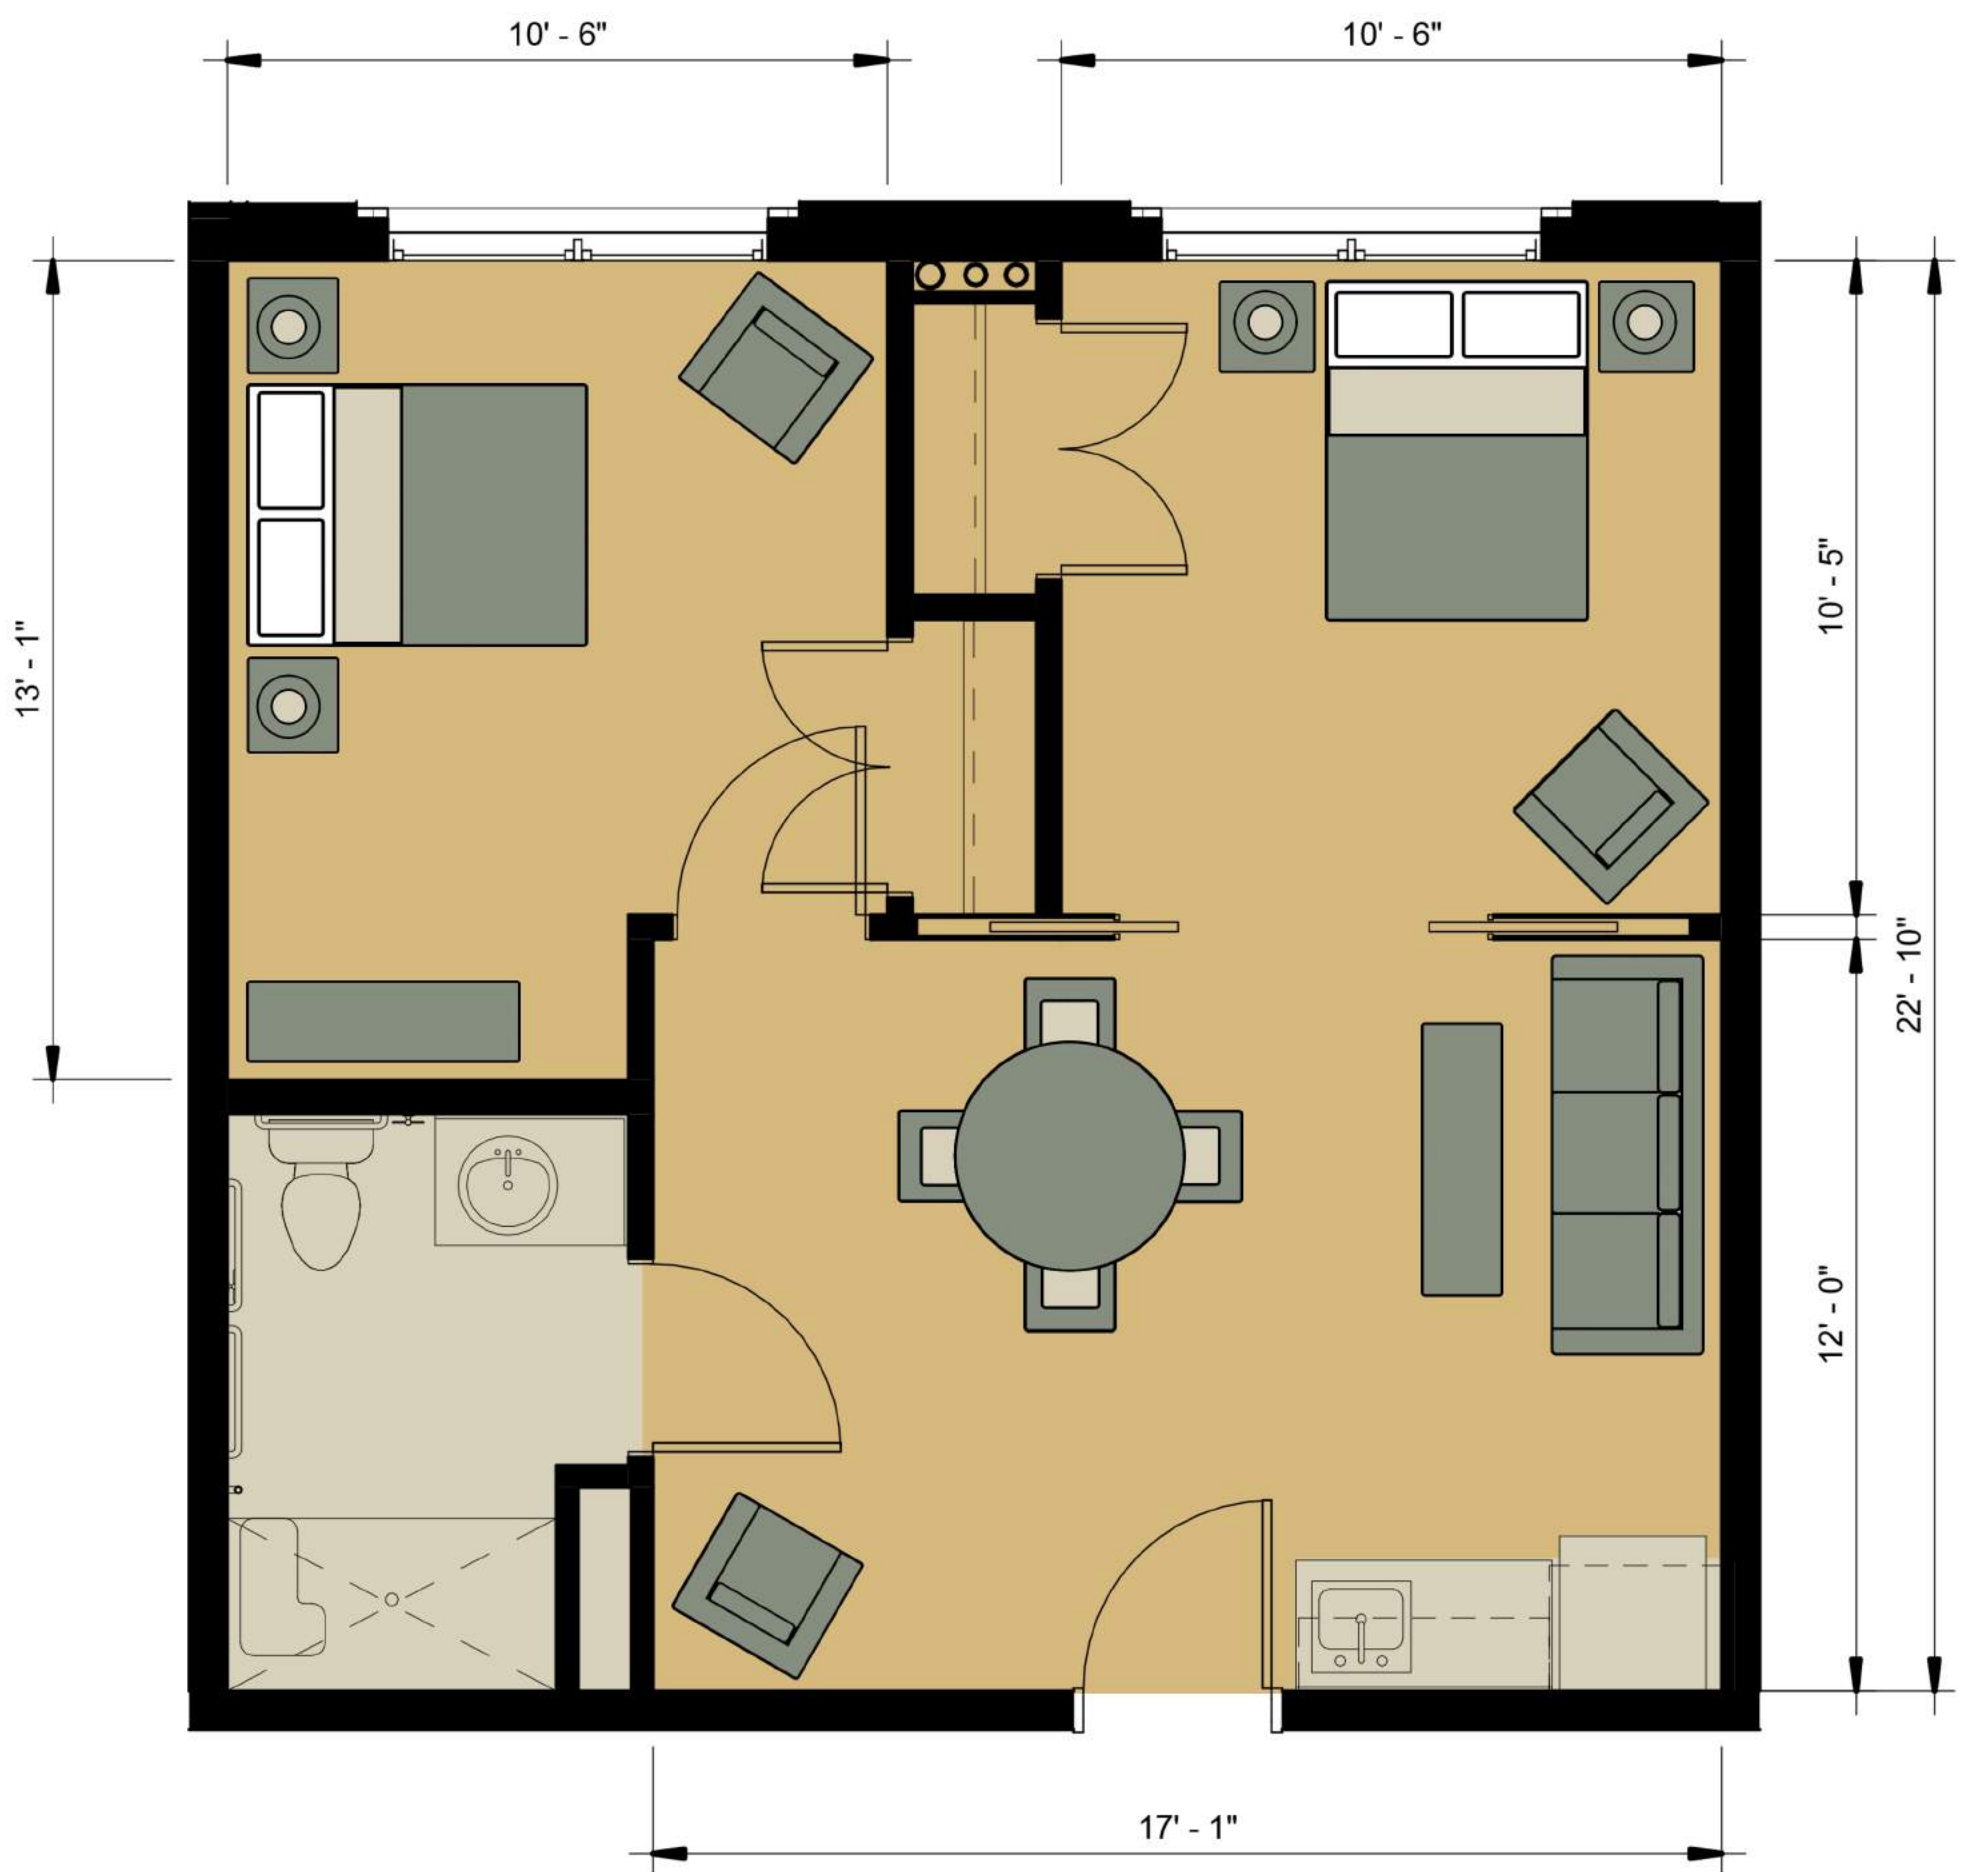

One Bedroom
Assisted Living & Memory Care
427 sf

**Two Bedroom
Assisted Living
643 sf**

Two Bedroom
Memory Care
600 sf

**Two Bedroom
Assisted Living
541 sf**

Studio
Assisted Living
432 sf

MorningStar

ASSISTED LIVING & MEMORY CARE
 at ARROWHEAD

Studio
Assisted Living & Memory Care
328 sf

One Bedroom with Den
Assisted Living
477 sf