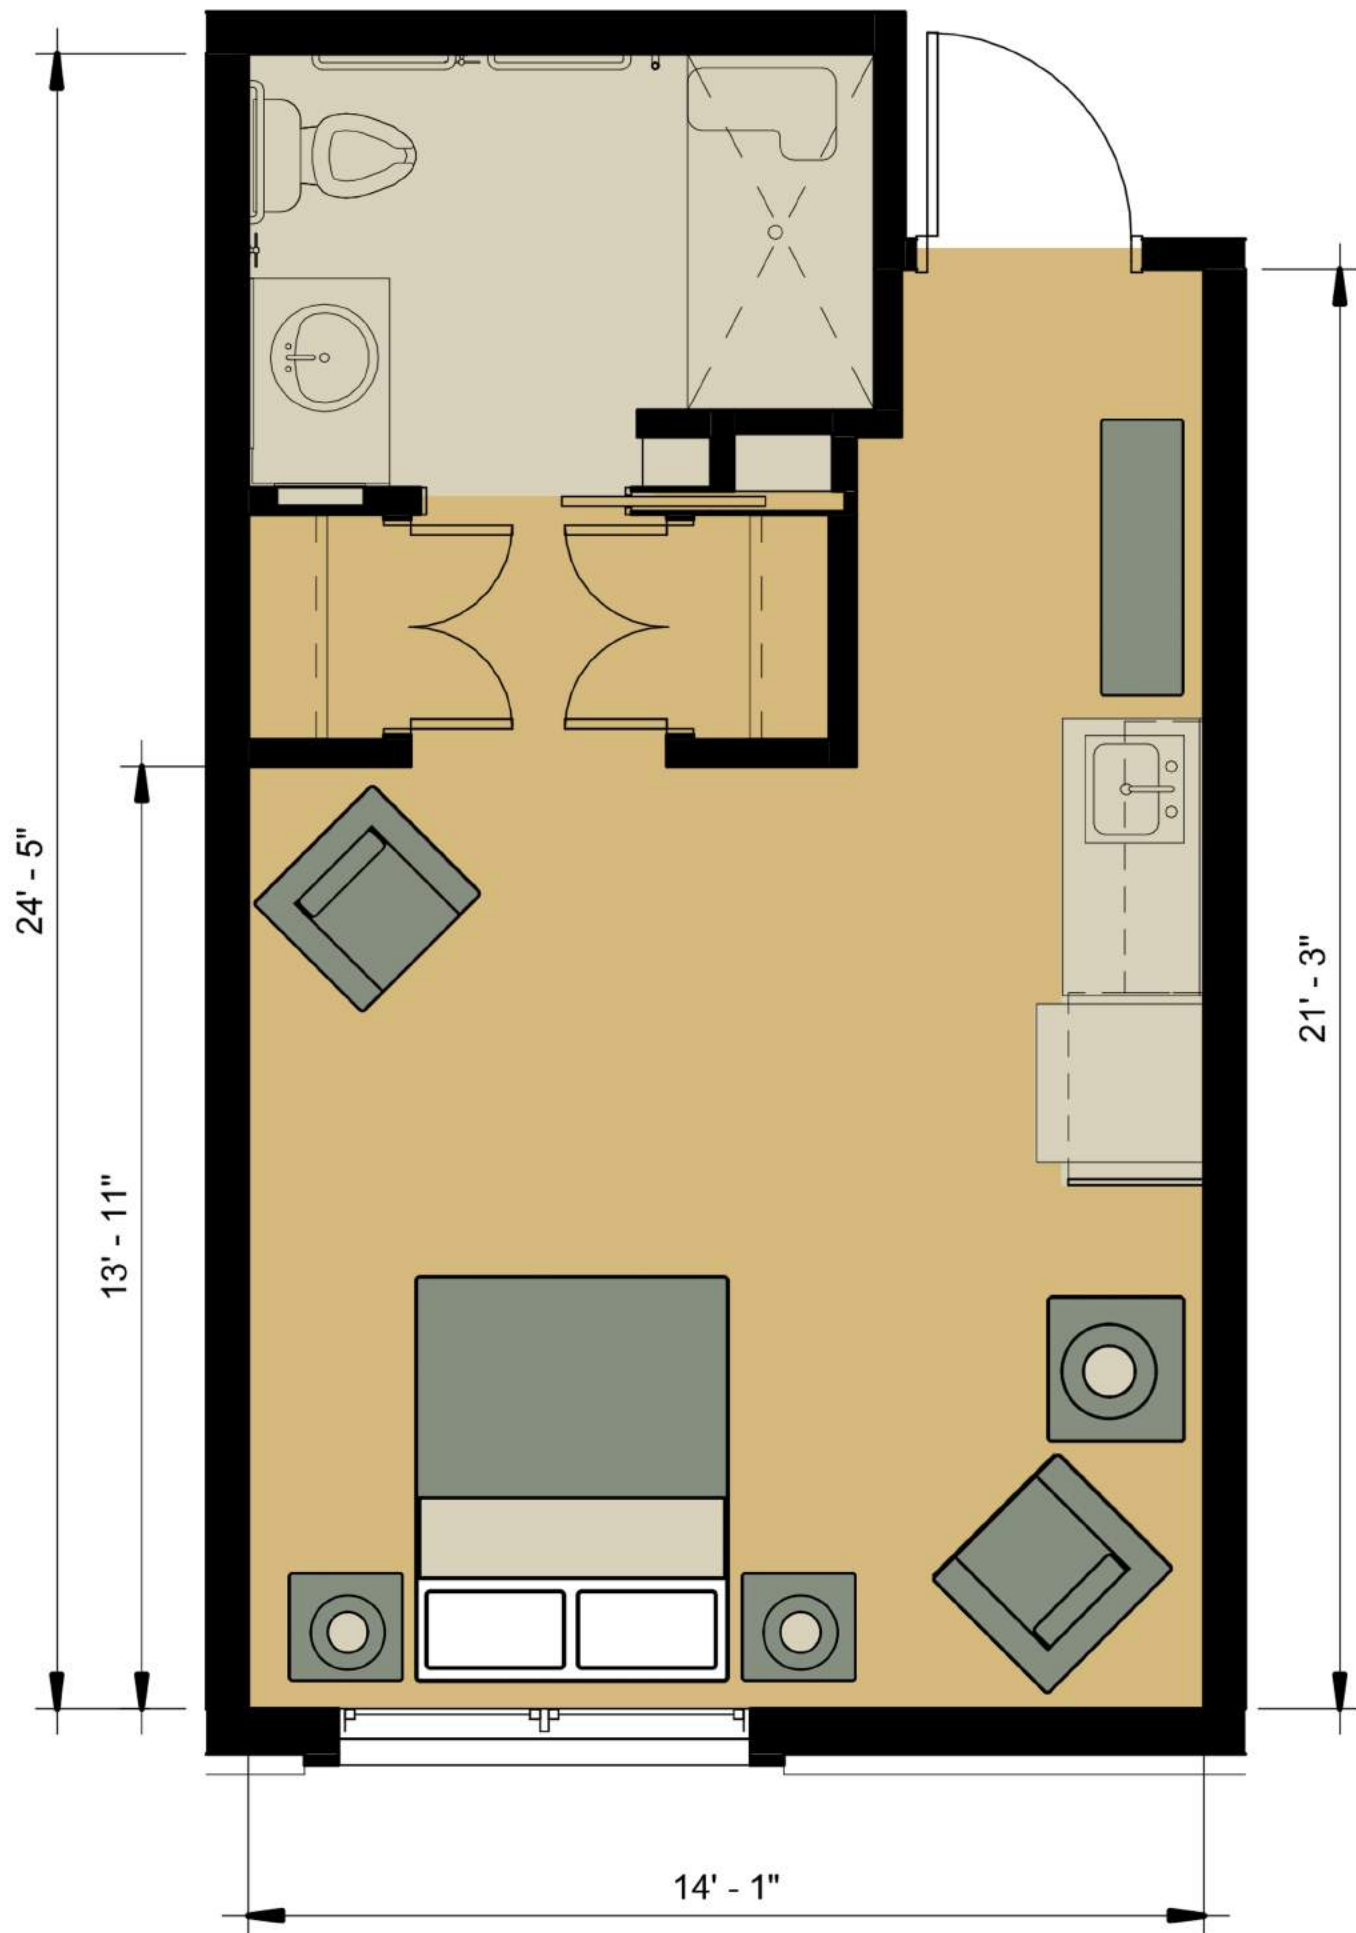

One Bedroom
Assisted Living & Memory Care
427 sf

**Two Bedroom
Assisted Living
643 sf**

Two Bedroom
Memory Care
600 sf

**Two Bedroom
Assisted Living
541 sf**

Studio
Assisted Living
432 sf

MorningStar

ASSISTED LIVING & MEMORY CARE
 at ARROWHEAD

Studio
Assisted Living & Memory Care
328 sf

One Bedroom with Den
Assisted Living
477 sf