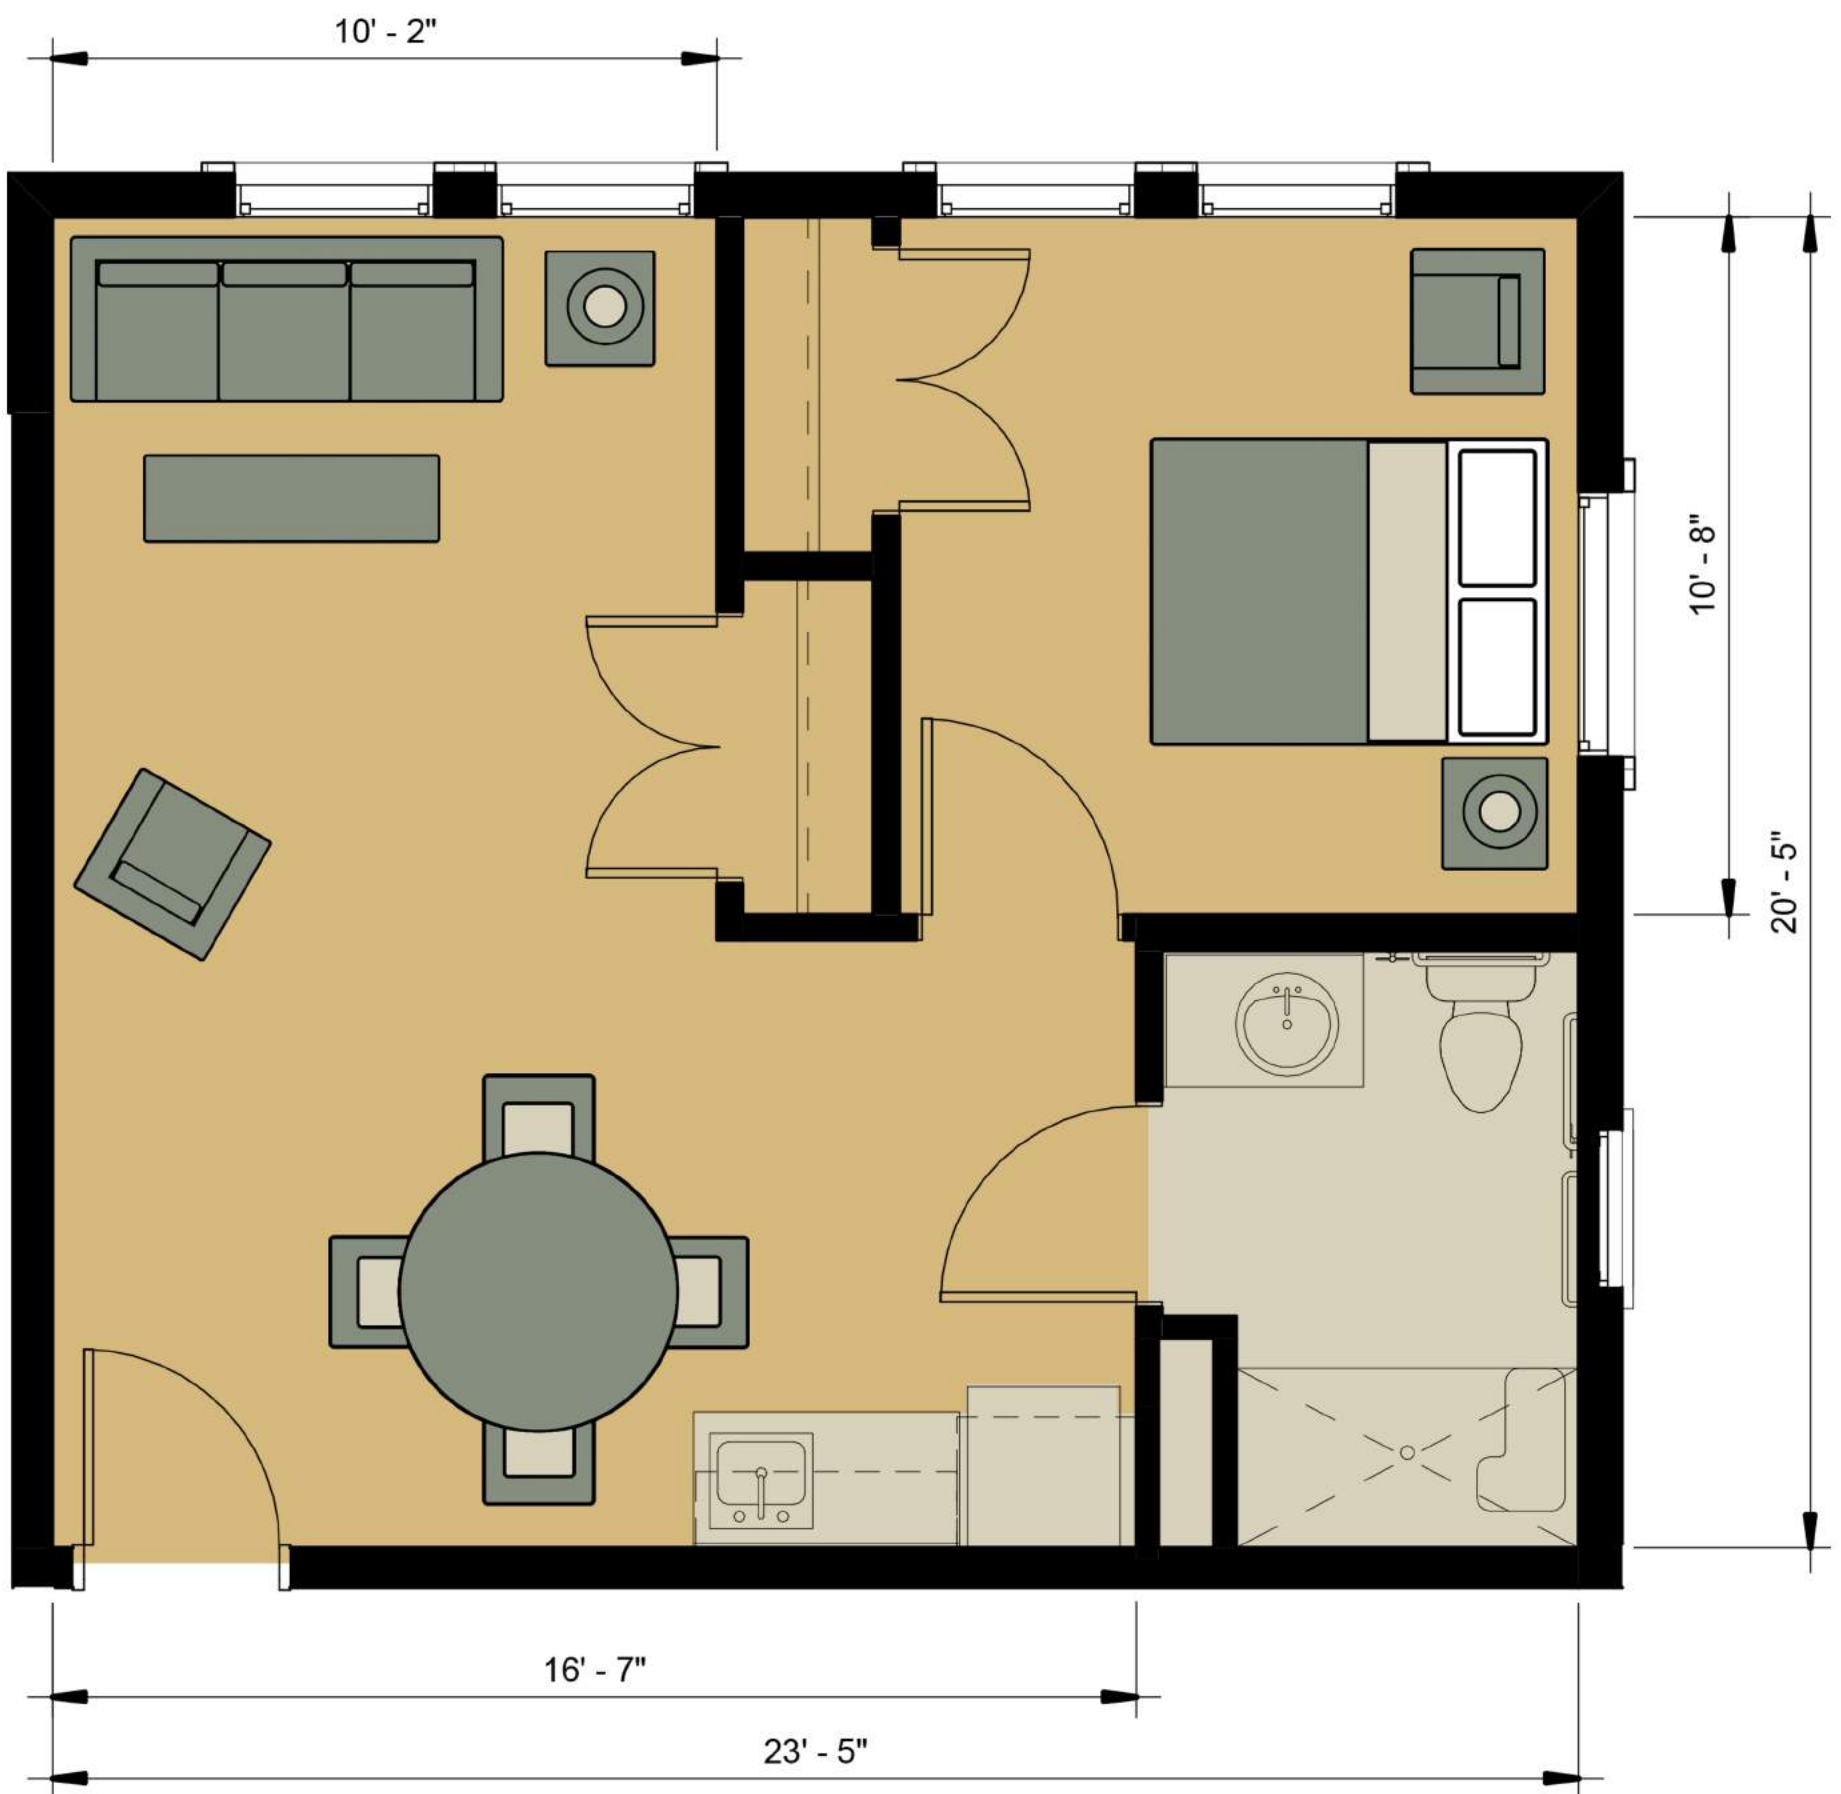

One Bedroom
Assisted Living & Memory Care
427 sf

**Two Bedroom
Assisted Living
643 sf**

Two Bedroom
Memory Care
600 sf

**Two Bedroom
Assisted Living
541 sf**

Studio
Assisted Living
432 sf

MorningStar

ASSISTED LIVING & MEMORY CARE
 at ARROWHEAD

Studio
Assisted Living & Memory Care
328 sf

One Bedroom with Den
Assisted Living
477 sf