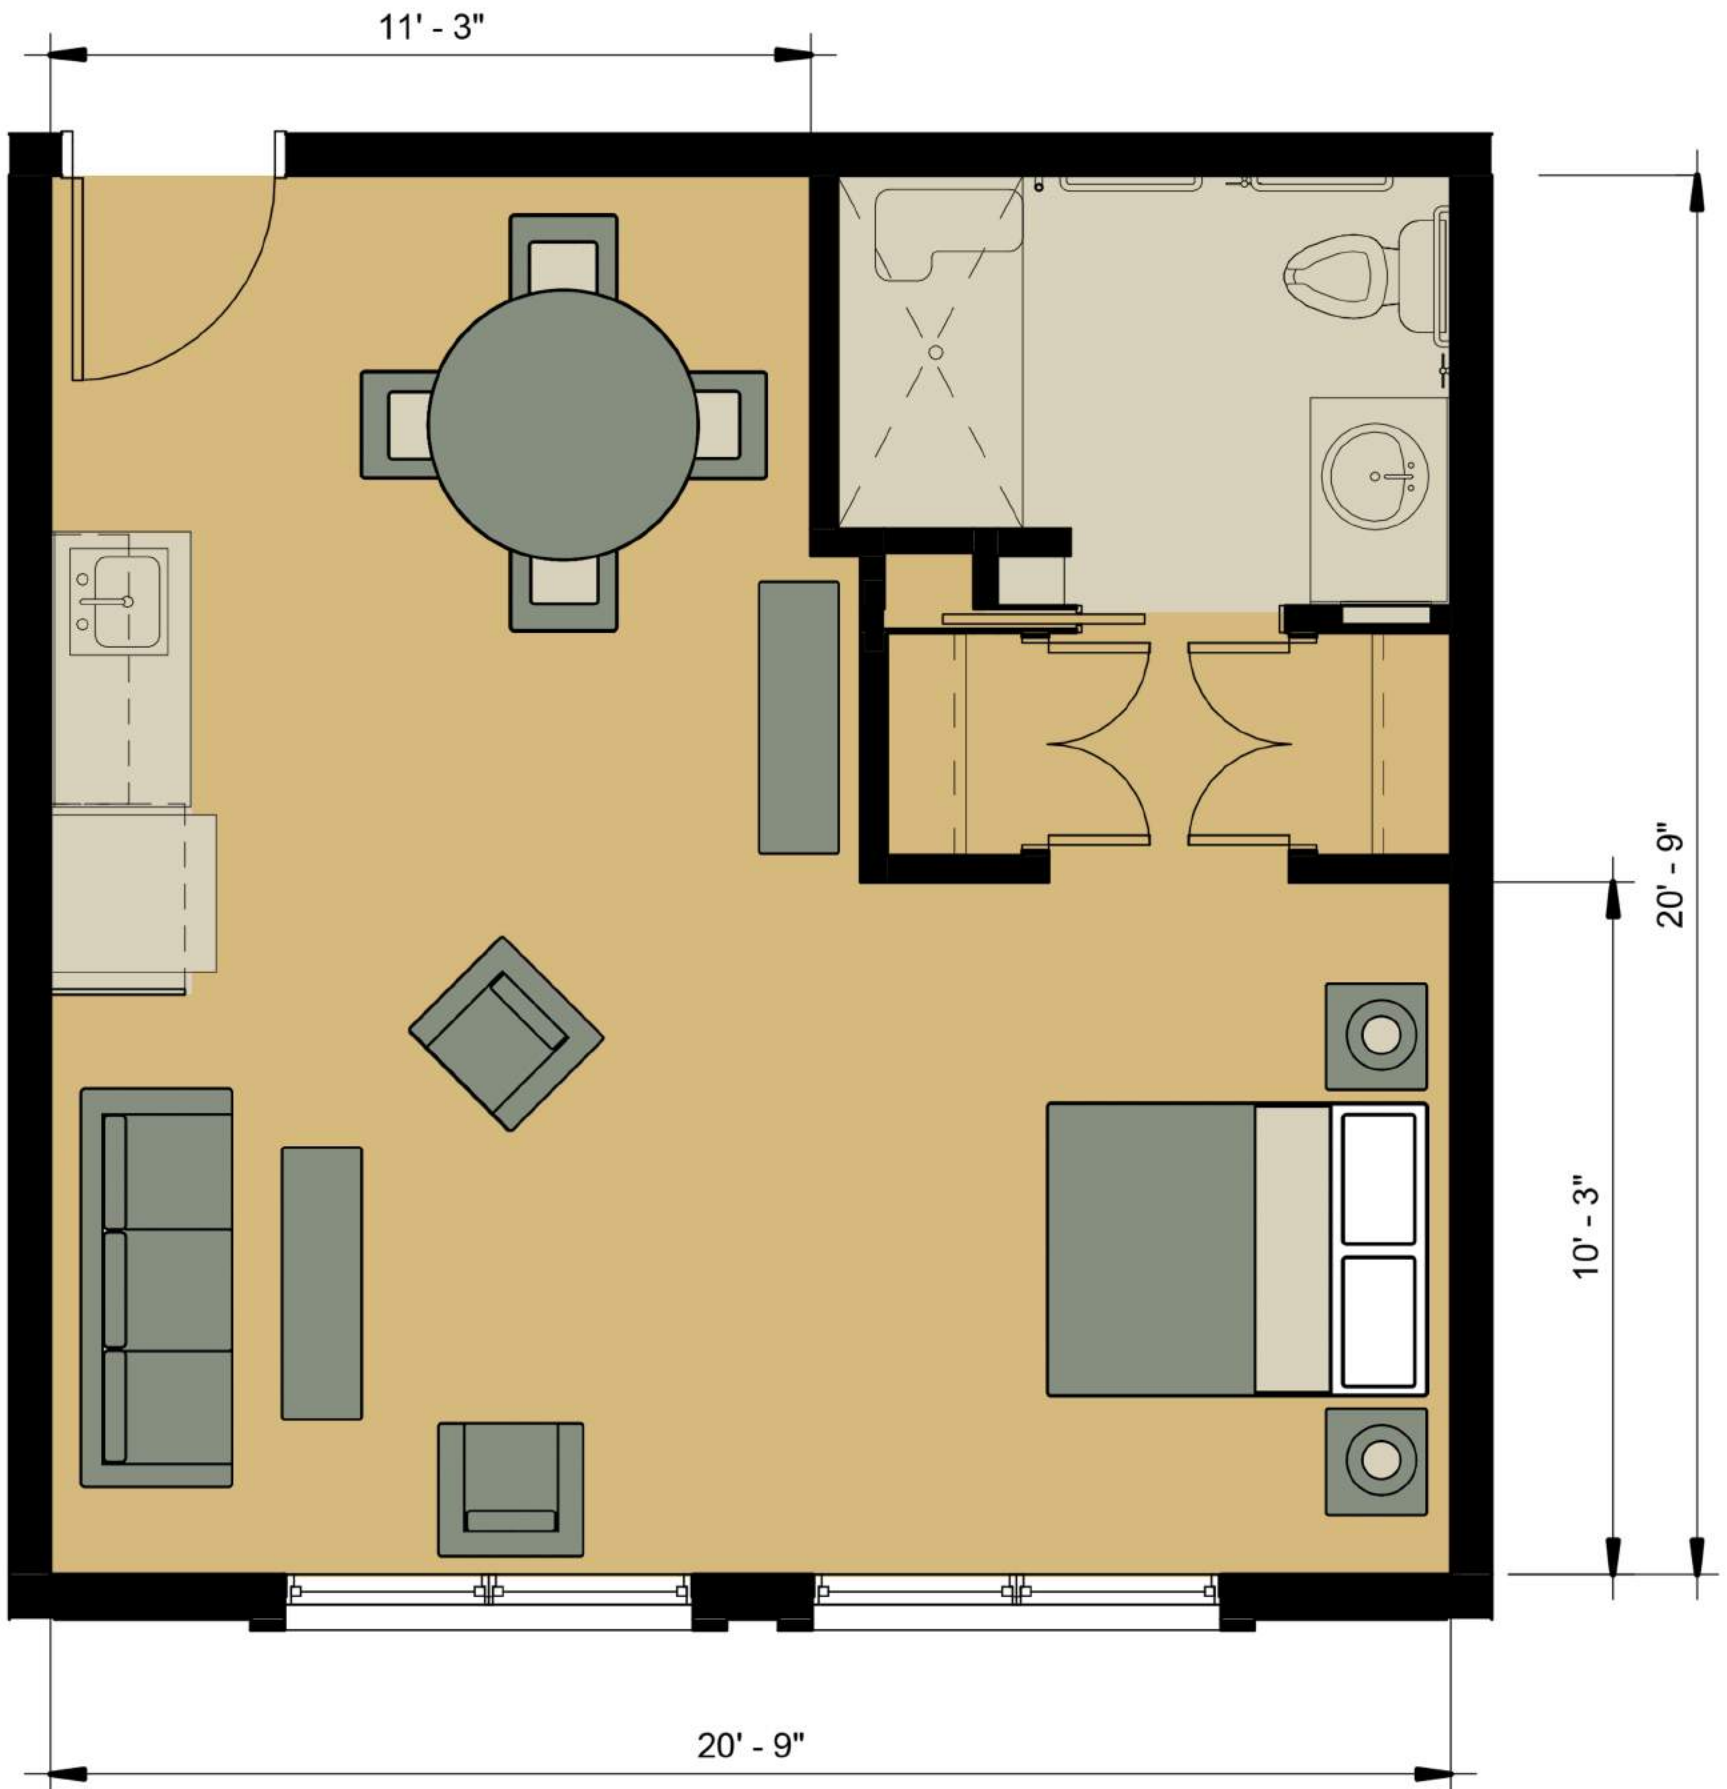

One Bedroom
Assisted Living & Memory Care
427 sf

**Two Bedroom
Assisted Living
643 sf**

Two Bedroom
Memory Care
600 sf

**Two Bedroom
Assisted Living
541 sf**

Studio
Assisted Living
432 sf

MorningStar

ASSISTED LIVING & MEMORY CARE
 at ARROWHEAD

Studio
Assisted Living & Memory Care
328 sf

One Bedroom with Den
Assisted Living
477 sf