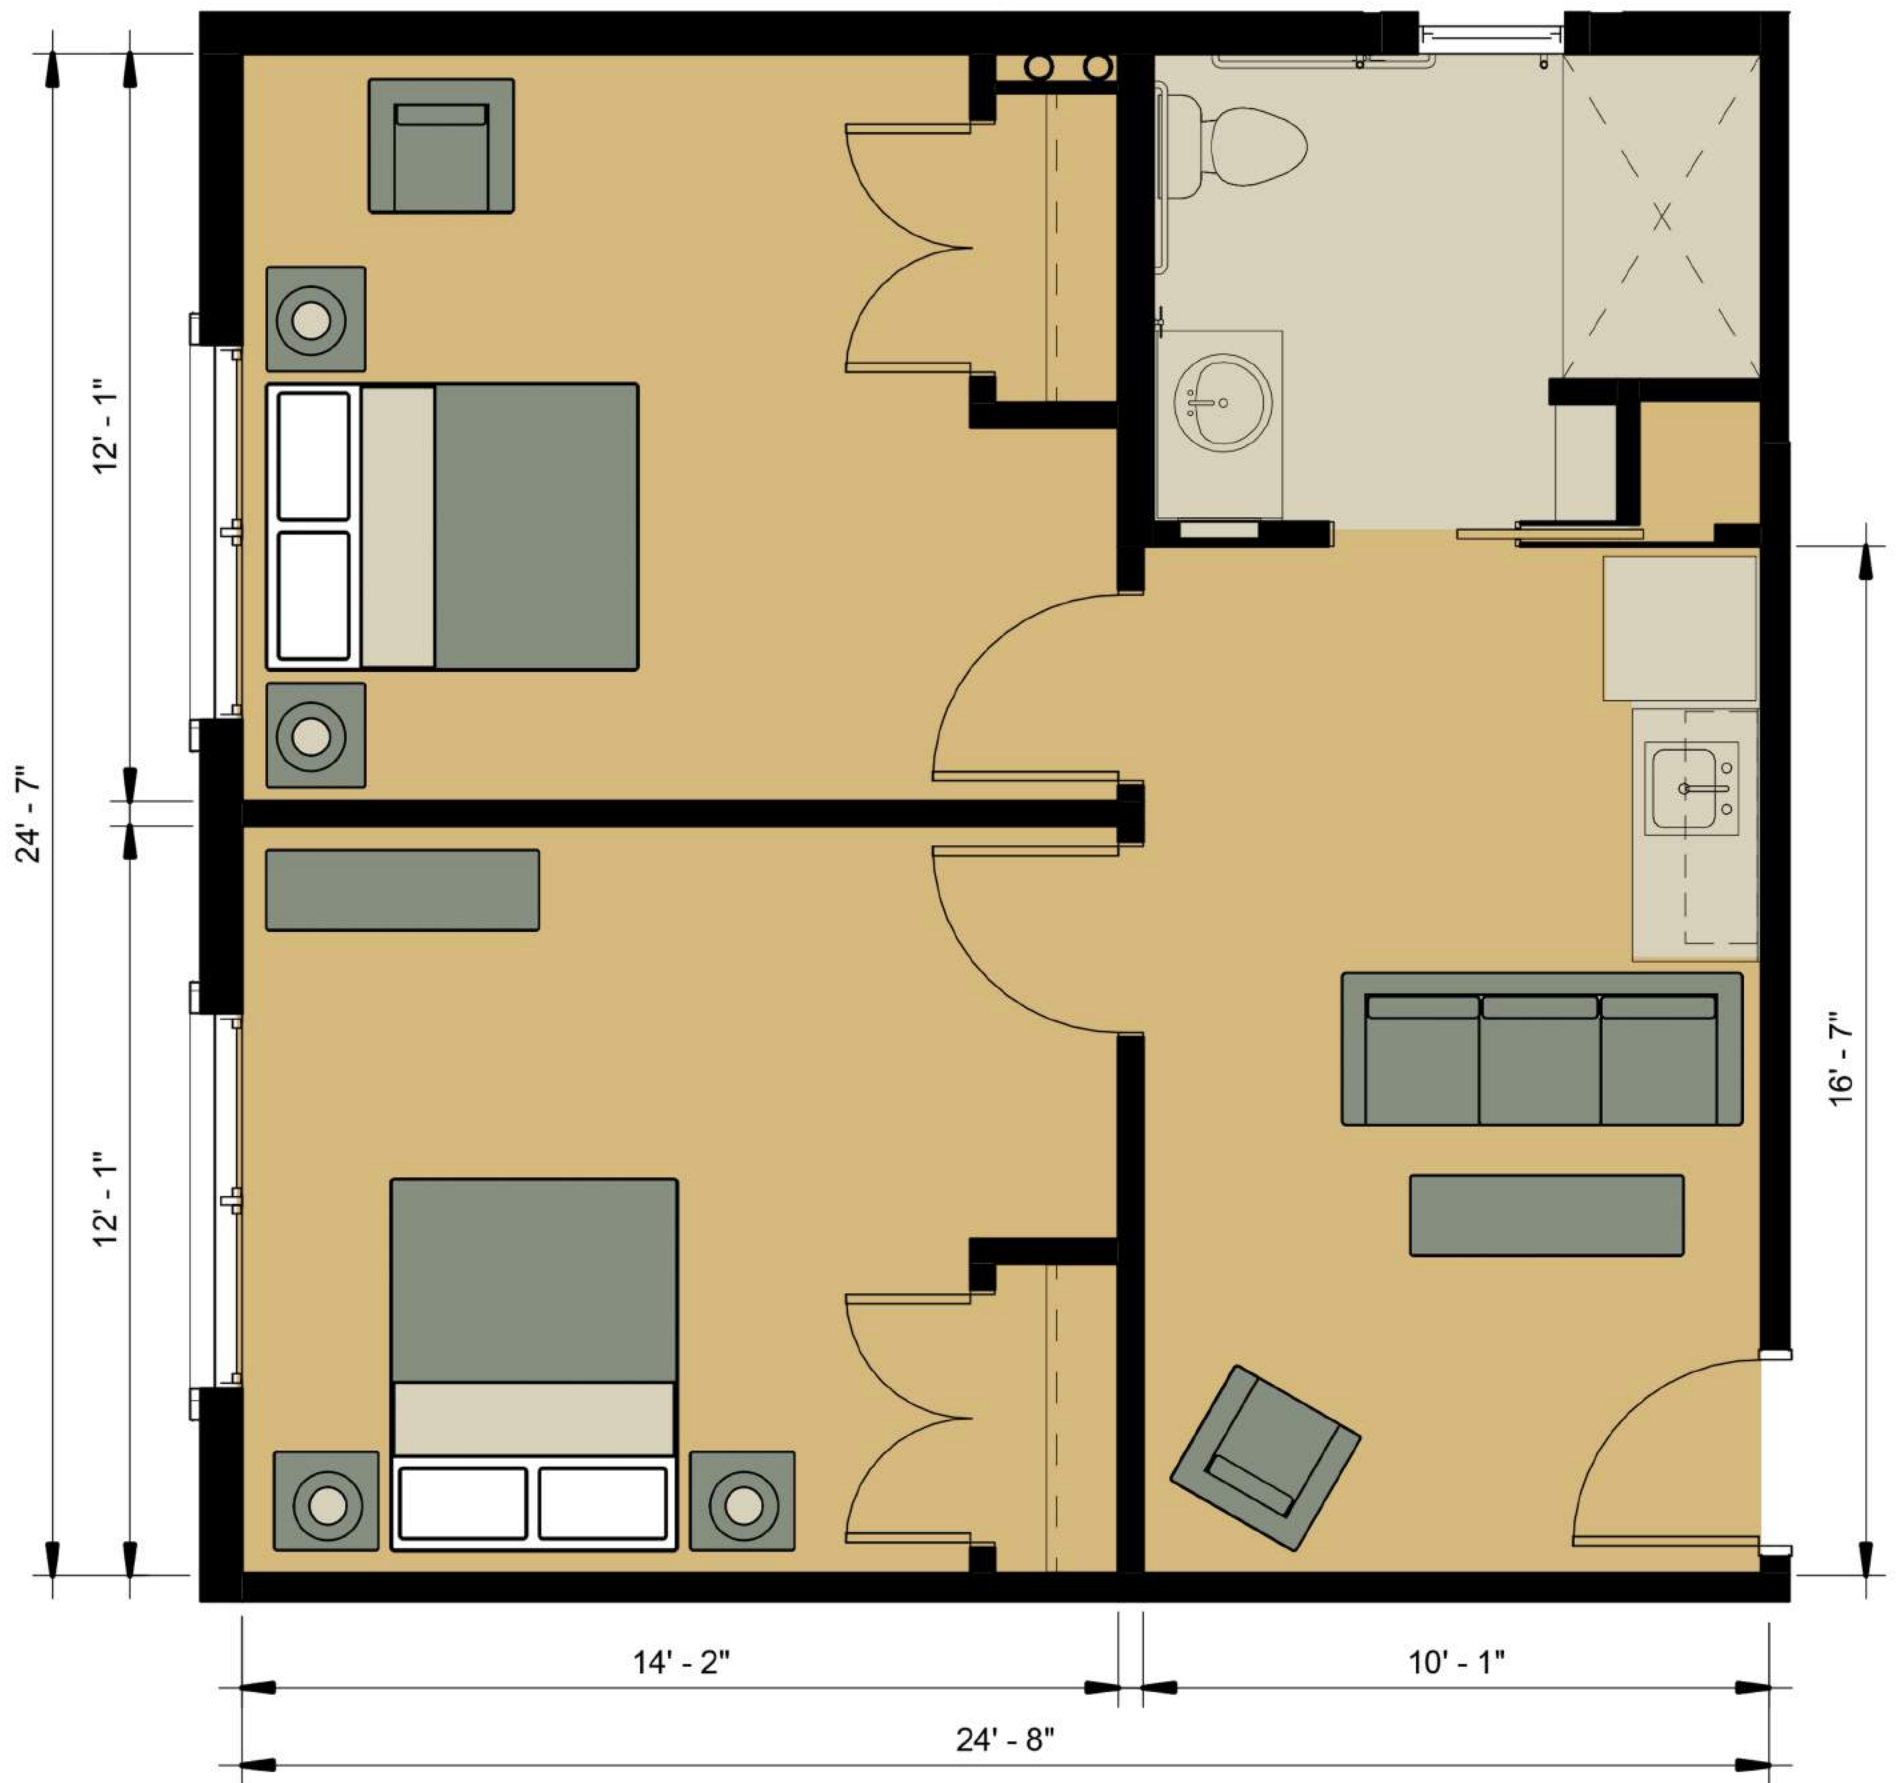

One Bedroom
Assisted Living & Memory Care
427 sf

**Two Bedroom
Assisted Living
643 sf**

Two Bedroom
Memory Care
600 sf

**Two Bedroom
Assisted Living
541 sf**

Studio
Assisted Living
432 sf

MorningStar

ASSISTED LIVING & MEMORY CARE
 at ARROWHEAD

Studio
Assisted Living & Memory Care
328 sf

One Bedroom with Den
Assisted Living
477 sf