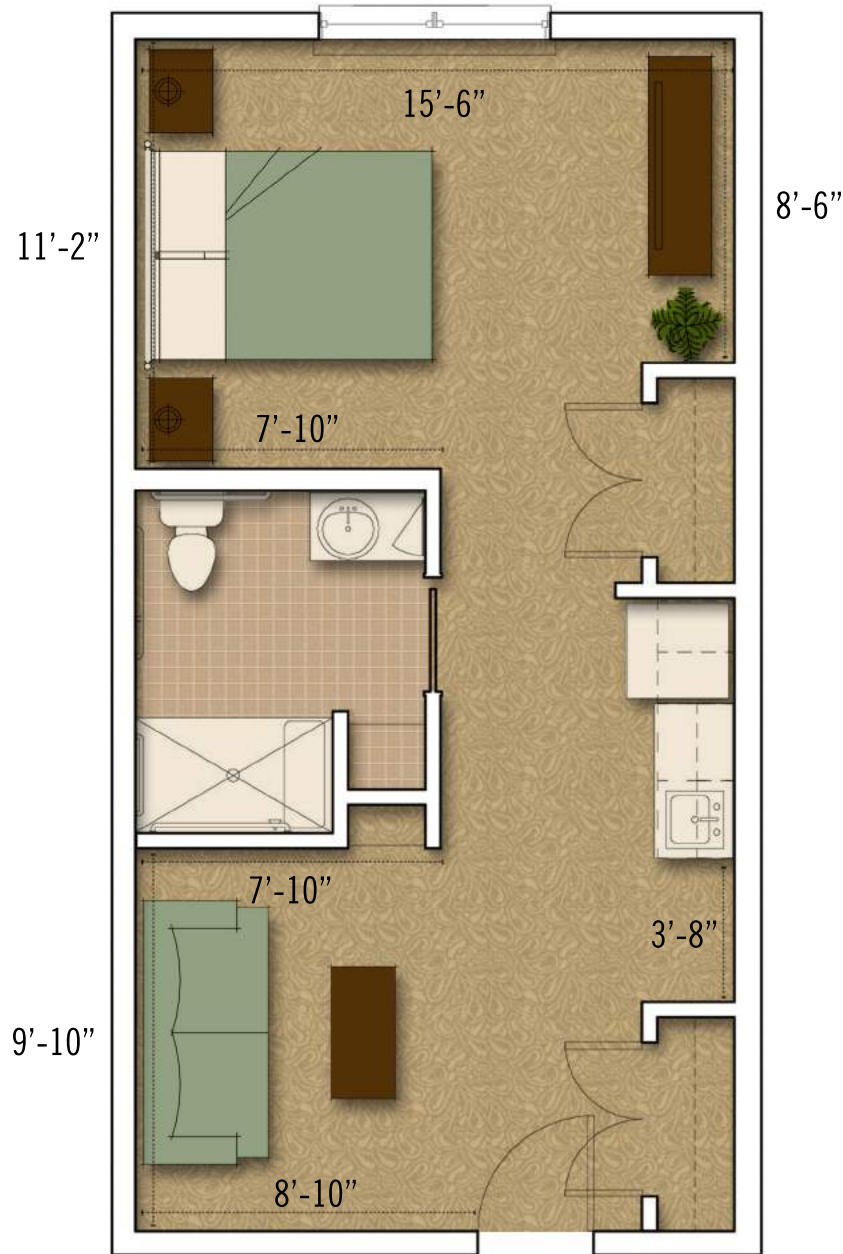

**One Bedroom
Assisted Living
400-577 sf**

**Two Bedroom
Assisted Living
742-798 sf**

Studio
Assisted Living & Memory Care
323-358 sf

One Bedroom
 Memory Care
 481-499 sf