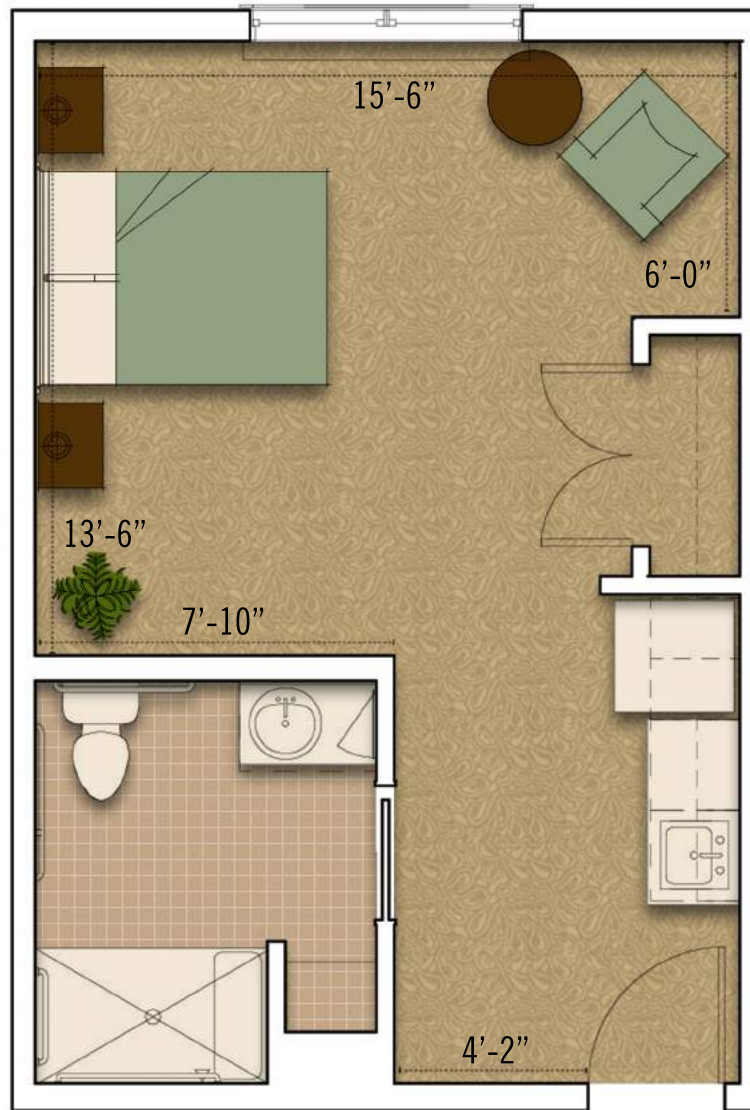

**One Bedroom
Assisted Living
400-577 sf**

**Two Bedroom
Assisted Living
742-798 sf**

Studio
Assisted Living & Memory Care
323-358 sf

One Bedroom
 Memory Care
 481-499 sf