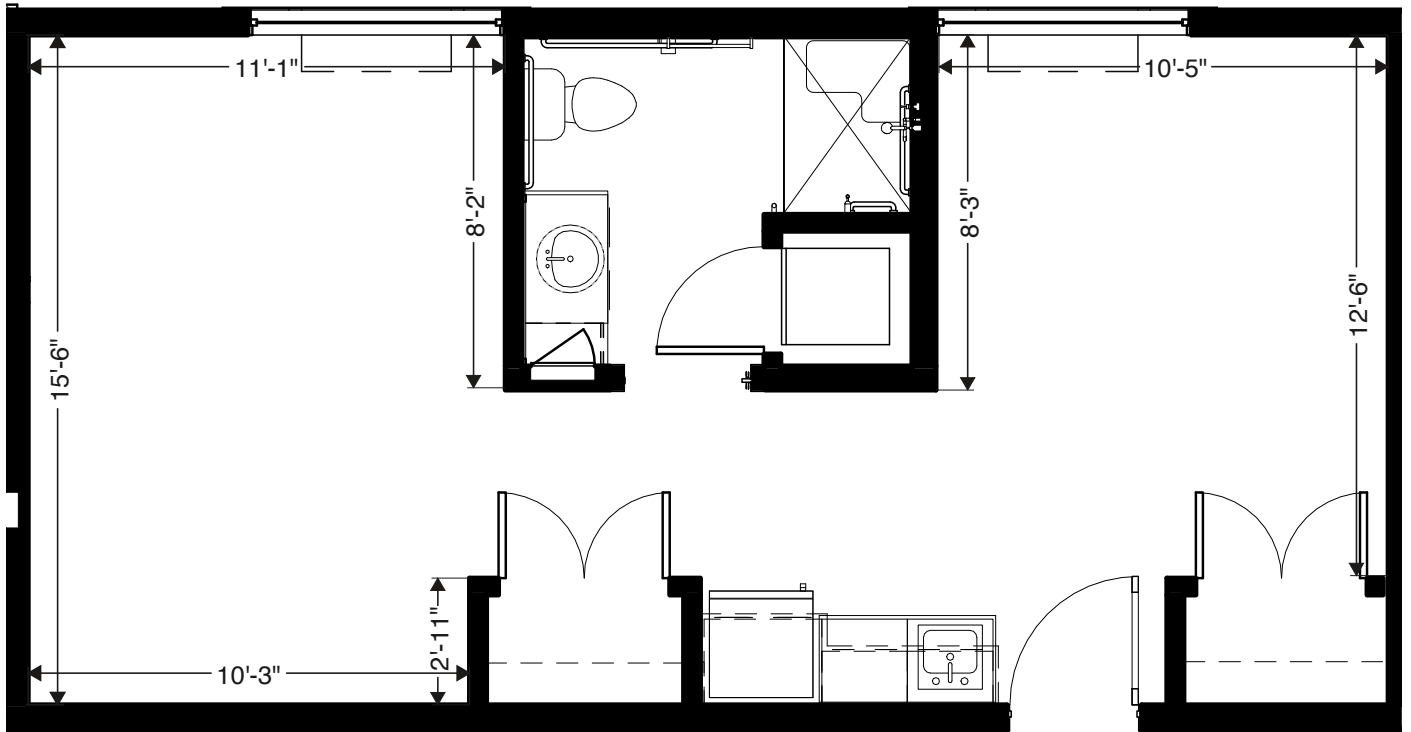

1 Bedroom 1 Bath
 Assisted Living
 510 sf (AL-1A vert)

MorningStar

SENIOR LIVING
 of ARVADA

1 Bedroom 1 Bath
 Assisted Living
 540 sf (AL-1A horz)

MorningStar

SENIOR LIVING
 of ARVADA

1 Bedroom 1 Bath
 Assisted Living—Suite 2125
 591 sf (AL-1A.2)