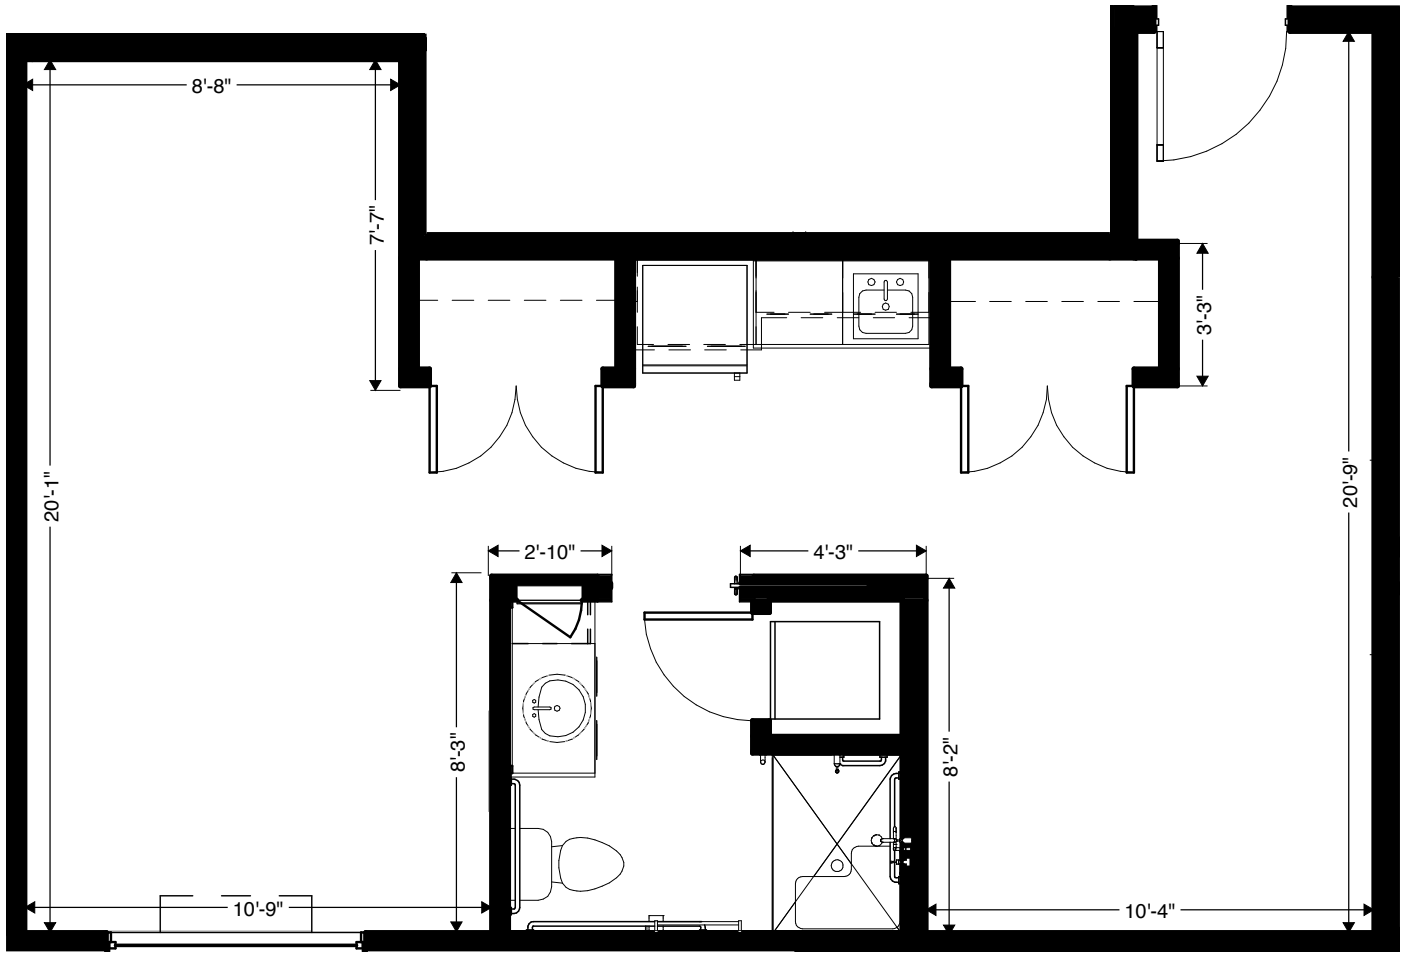

1 Bedroom 1 Bath
 Assisted Living
 510 sf (AL-1A vert)

MorningStar

SENIOR LIVING
 of ARVADA

1 Bedroom 1 Bath
 Assisted Living
 540 sf (AL-1A horz)

MorningStar

SENIOR LIVING
 of ARVADA

1 Bedroom 1 Bath
 Assisted Living—Suite 2125
 591 sf (AL-1A.2)