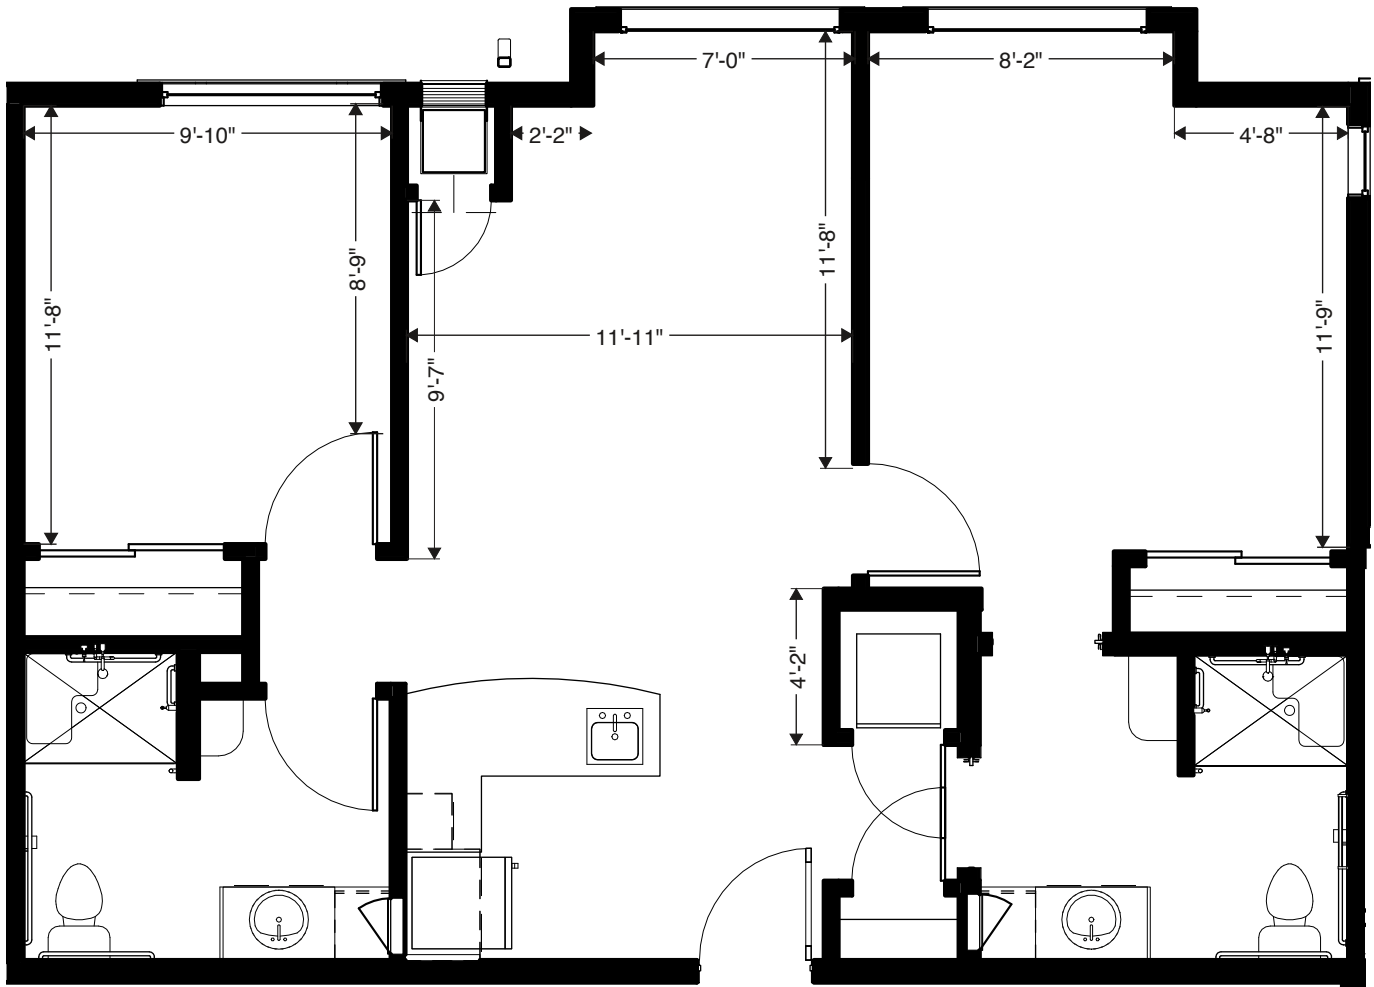

2 Bedroom 1 Bath
Assisted Living—Suite 2101
933 sf (AL-1.C)

2 Bedroom 1.5 Bath
 Assisted Living
 836 sf (AL-2.A)

MorningStar

SENIOR LIVING
 of ARVADA

2 Bedroom 2 Bath
Assisted Living
830 sf (AL-2.B)

SENIOR LIVING
of ARVADA

2 Bedroom 2 Bath
 Assisted Living–Suite 2117
 901 sf (AL-2.C)

SENIOR LIVING
 of ARVADA