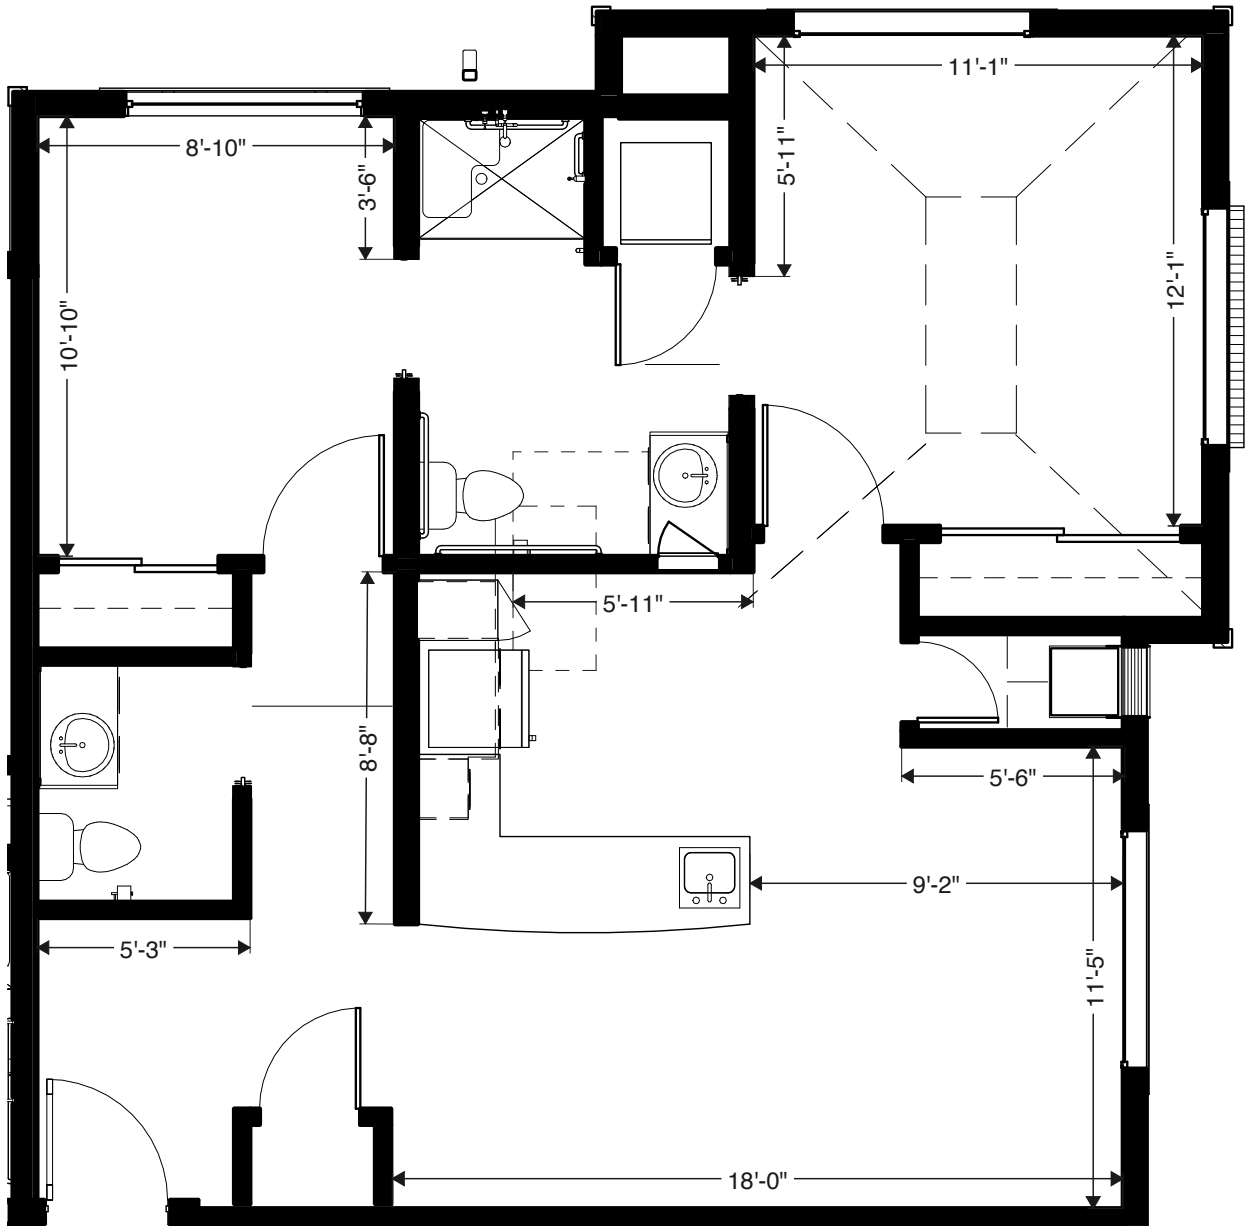

2 Bedroom 1 Bath
Assisted Living—Suite 2101
933 sf (AL-1.C)

2 Bedroom 1.5 Bath
 Assisted Living
 836 sf (AL-2.A)

MorningStar

SENIOR LIVING
 of ARVADA

2 Bedroom 2 Bath
Assisted Living
830 sf (AL-2.B)

SENIOR LIVING
of ARVADA

2 Bedroom 2 Bath
 Assisted Living–Suite 2117
 901 sf (AL-2.C)

SENIOR LIVING
 of ARVADA