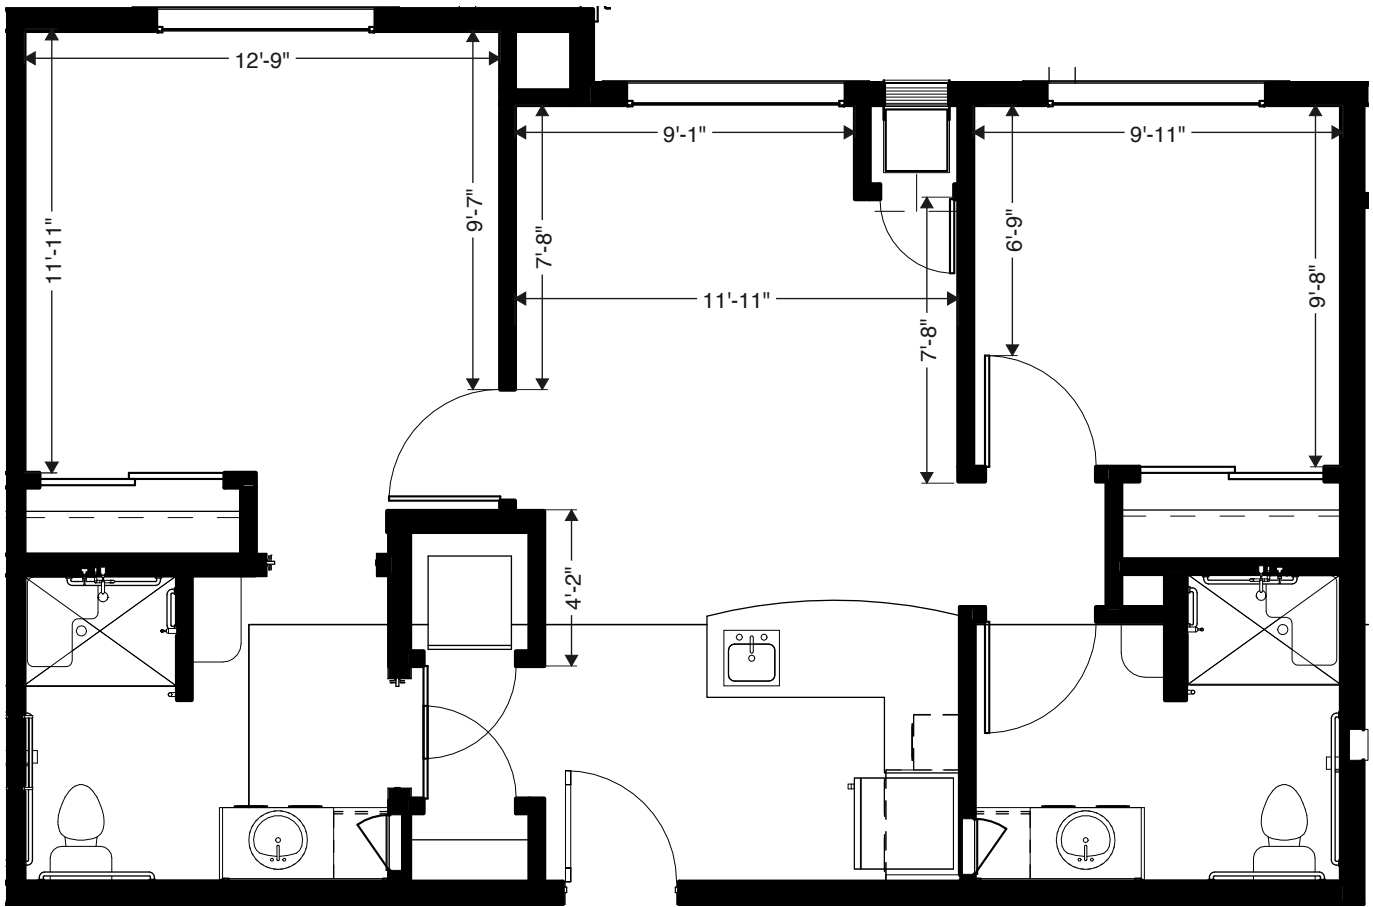

2 Bedroom 1 Bath
Assisted Living—Suite 2101
933 sf (AL-1.C)

2 Bedroom 1.5 Bath
 Assisted Living
 836 sf (AL-2.A)

MorningStar

SENIOR LIVING
 of ARVADA

2 Bedroom 2 Bath
Assisted Living
830 sf (AL-2.B)

SENIOR LIVING
of ARVADA

2 Bedroom 2 Bath
 Assisted Living–Suite 2117
 901 sf (AL-2.C)

SENIOR LIVING
 of ARVADA