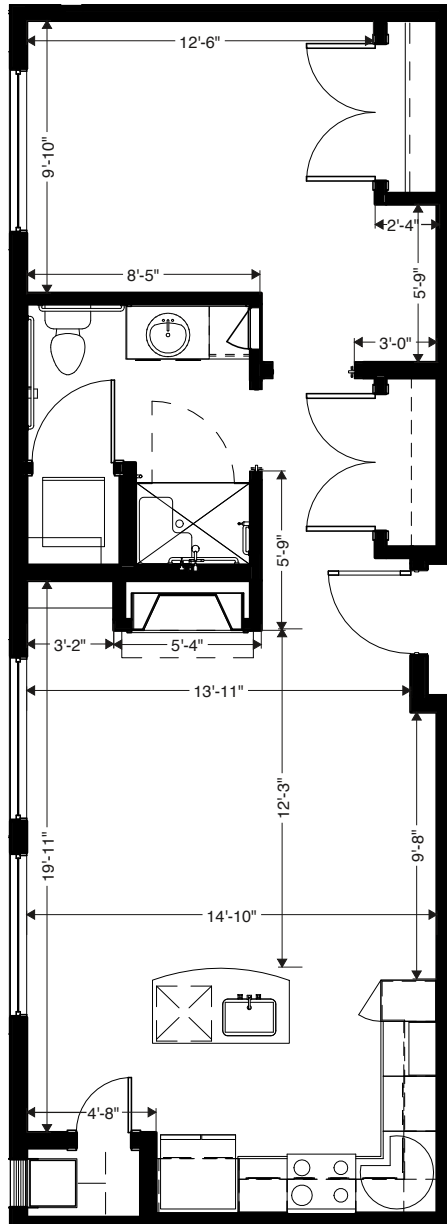

1 Bedroom 1 Bath
Independent Living
776 sf (IL-1.A)

SENIOR LIVING
of ARVADA

1.5 Bedroom 1 Bath
 Independent Living
 947 sf (IL-1.B)

MorningStar

SENIOR LIVING
 of ARVADA

1 Bedroom 1.5 Bath
 Independent Living
 846 sf (IL-1.C)

MorningStar

SENIOR LIVING
 of ARVADA

1.5 Bedroom 1.5 Bath
 Independent Living
 970 sf (IL-1.D)

MorningStar

SENIOR LIVING
 of ARVADA

Private Patio
(123 sf)

1 Bedroom 1 Bath
Independent Living—Suite 3002
695 sf (IL-1E)

SENIOR LIVING
of ARVADA

1 Bedroom 1 Bath
Independent Living—Suite 3003
698 sf (IL-Unit 1.F)

1 Bedroom 1 Bath
Independent Living—Suite 3001
883 sf (IL UNIT 1.G)

SENIOR LIVING
of ARVADA