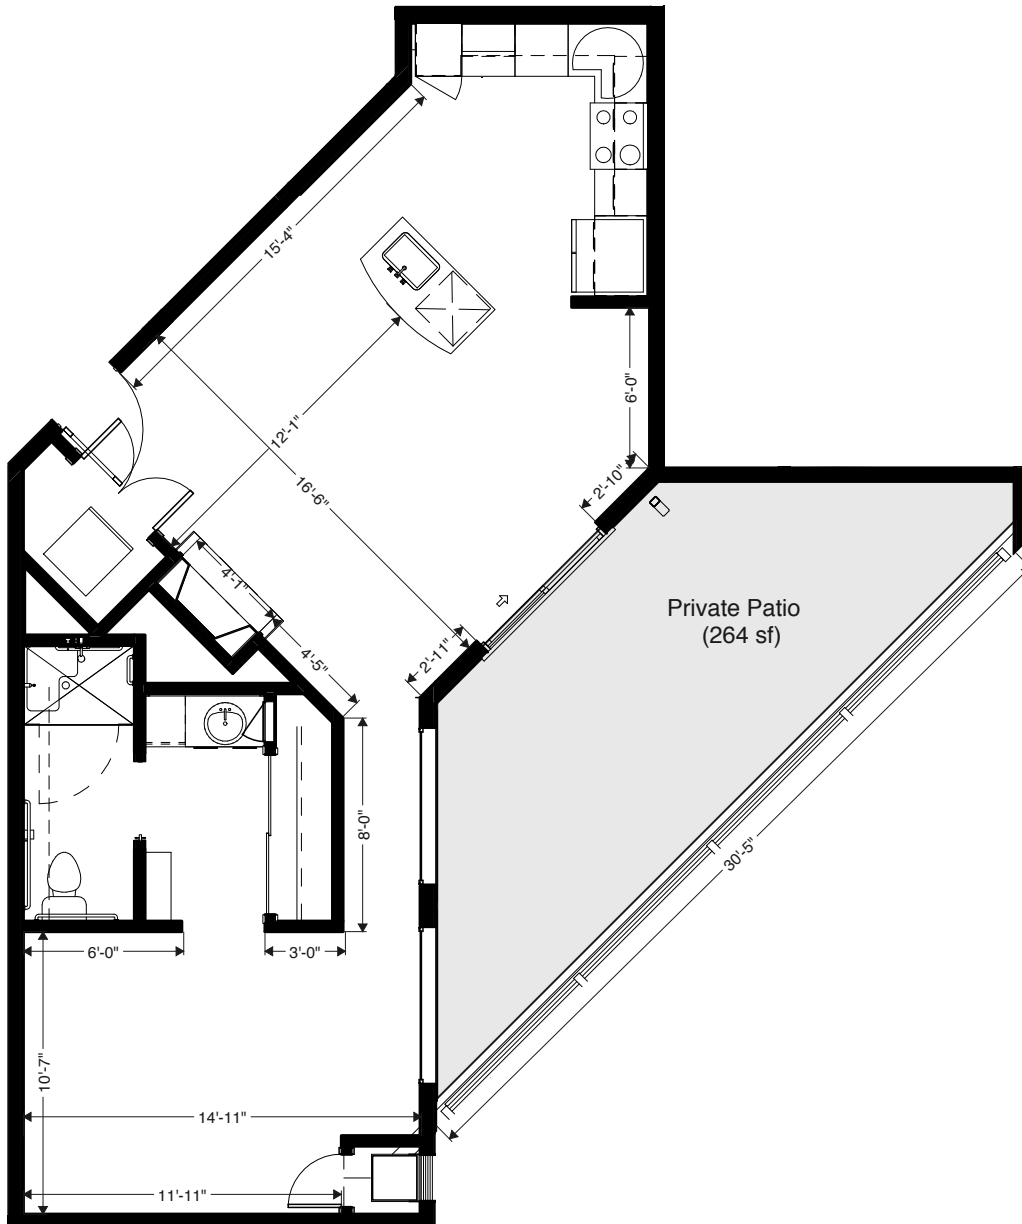

1 Bedroom 1 Bath
Independent Living
776 sf (IL-1.A)

SENIOR LIVING
of ARVADA

1.5 Bedroom 1 Bath
 Independent Living
 947 sf (IL-1.B)

MorningStar

SENIOR LIVING
 of ARVADA

1 Bedroom 1.5 Bath
 Independent Living
 846 sf (IL-1.C)

MorningStar

SENIOR LIVING
 of ARVADA

1.5 Bedroom 1.5 Bath
 Independent Living
 970 sf (IL-1.D)

MorningStar

SENIOR LIVING
 of ARVADA

Private Patio
(123 sf)

1 Bedroom 1 Bath
Independent Living—Suite 3002
695 sf (IL-1E)

SENIOR LIVING
of ARVADA

1 Bedroom 1 Bath
Independent Living—Suite 3003
698 sf (IL-Unit 1.F)

1 Bedroom 1 Bath
Independent Living—Suite 3001
883 sf (IL UNIT 1.G)

SENIOR LIVING
of ARVADA