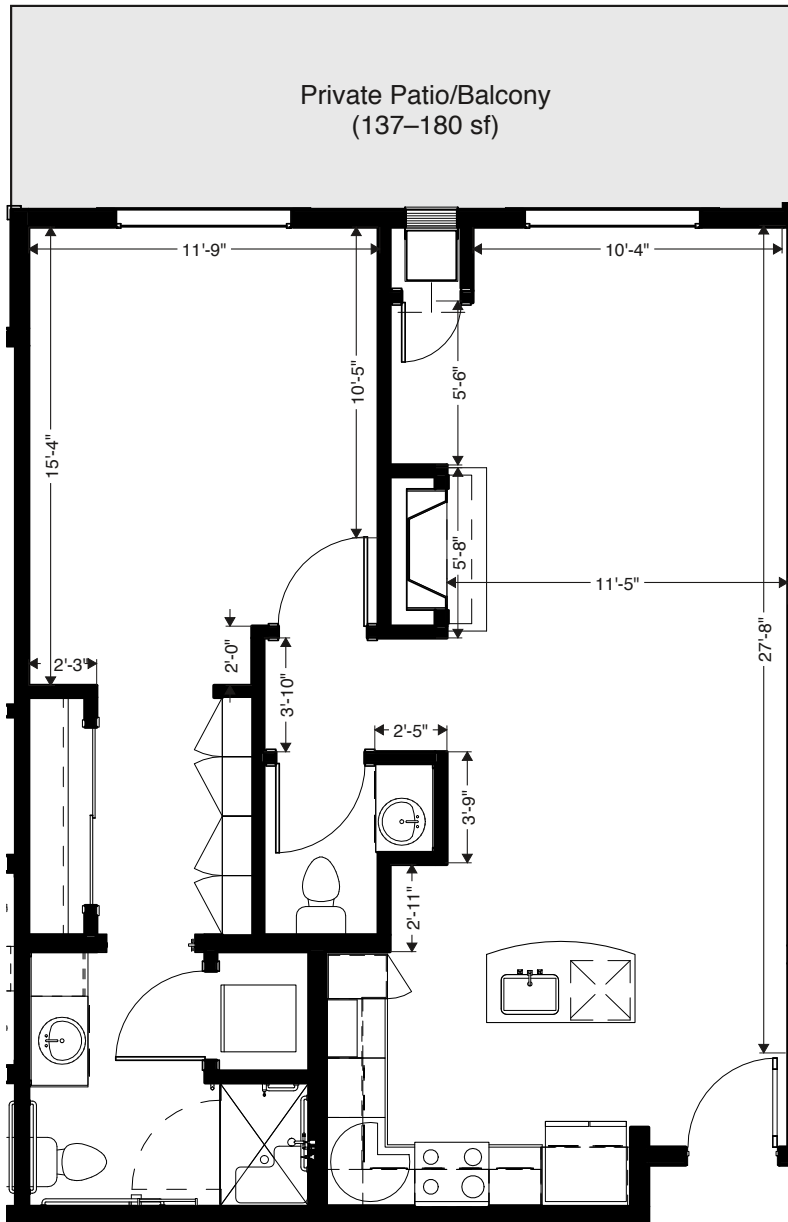

1 Bedroom 1 Bath
Independent Living
776 sf (IL-1.A)

SENIOR LIVING
of ARVADA

1.5 Bedroom 1 Bath
 Independent Living
 947 sf (IL-1.B)

MorningStar

SENIOR LIVING
 of ARVADA

1 Bedroom 1.5 Bath
 Independent Living
 846 sf (IL-1.C)

MorningStar

SENIOR LIVING
 of ARVADA

1.5 Bedroom 1.5 Bath
 Independent Living
 970 sf (IL-1.D)

MorningStar

SENIOR LIVING
 of ARVADA

Private Patio
(123 sf)

1 Bedroom 1 Bath
Independent Living—Suite 3002
695 sf (IL-1E)

SENIOR LIVING
of ARVADA

1 Bedroom 1 Bath
Independent Living—Suite 3003
698 sf (IL-Unit 1.F)

1 Bedroom 1 Bath
Independent Living—Suite 3001
883 sf (IL UNIT 1.G)

SENIOR LIVING
of ARVADA