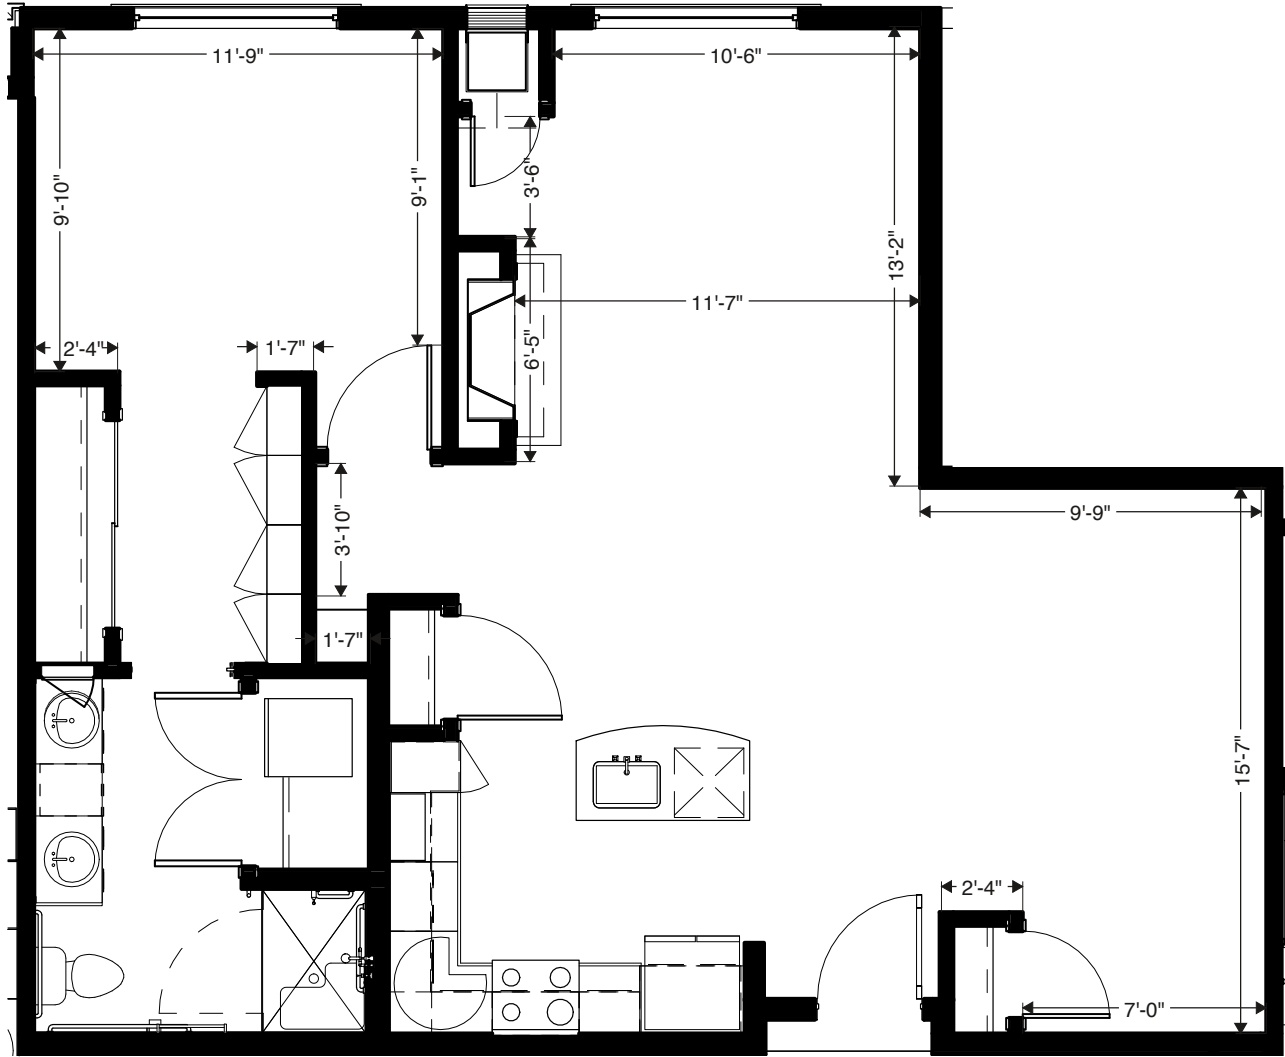

1 Bedroom 1 Bath
Independent Living
776 sf (IL-1.A)

SENIOR LIVING
of ARVADA

1.5 Bedroom 1 Bath
 Independent Living
 947 sf (IL-1.B)

MorningStar

SENIOR LIVING
 of ARVADA

1 Bedroom 1.5 Bath
 Independent Living
 846 sf (IL-1.C)

MorningStar

SENIOR LIVING
 of ARVADA

1.5 Bedroom 1.5 Bath
 Independent Living
 970 sf (IL-1.D)

MorningStar

SENIOR LIVING
 of ARVADA

Private Patio
(123 sf)

1 Bedroom 1 Bath
Independent Living—Suite 3002
695 sf (IL-1E)

SENIOR LIVING
of ARVADA

1 Bedroom 1 Bath
Independent Living—Suite 3003
698 sf (IL-Unit 1.F)

1 Bedroom 1 Bath
Independent Living—Suite 3001
883 sf (IL UNIT 1.G)

SENIOR LIVING
of ARVADA