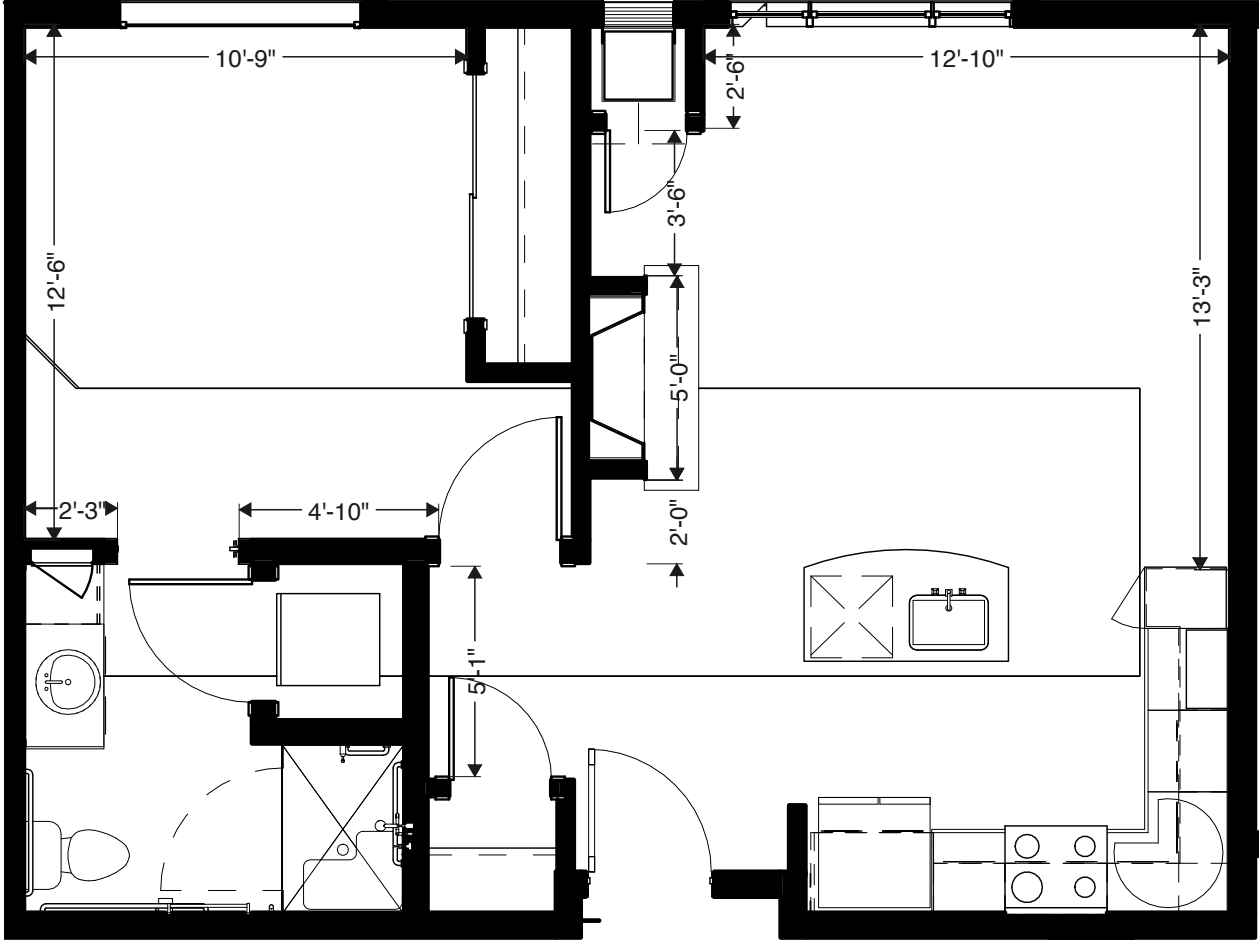

1 Bedroom 1 Bath
Independent Living
776 sf (IL-1.A)

SENIOR LIVING
of ARVADA

1.5 Bedroom 1 Bath
 Independent Living
 947 sf (IL-1.B)

MorningStar

SENIOR LIVING
 of ARVADA

1 Bedroom 1.5 Bath
 Independent Living
 846 sf (IL-1.C)

MorningStar

SENIOR LIVING
 of ARVADA

1.5 Bedroom 1.5 Bath
 Independent Living
 970 sf (IL-1.D)

MorningStar

SENIOR LIVING
 of ARVADA

Private Patio
(123 sf)

1 Bedroom 1 Bath
Independent Living—Suite 3002
695 sf (IL-1E)

SENIOR LIVING
of ARVADA

1 Bedroom 1 Bath
Independent Living—Suite 3003
698 sf (IL-Unit 1.F)

1 Bedroom 1 Bath
Independent Living—Suite 3001
883 sf (IL UNIT 1.G)

SENIOR LIVING
of ARVADA