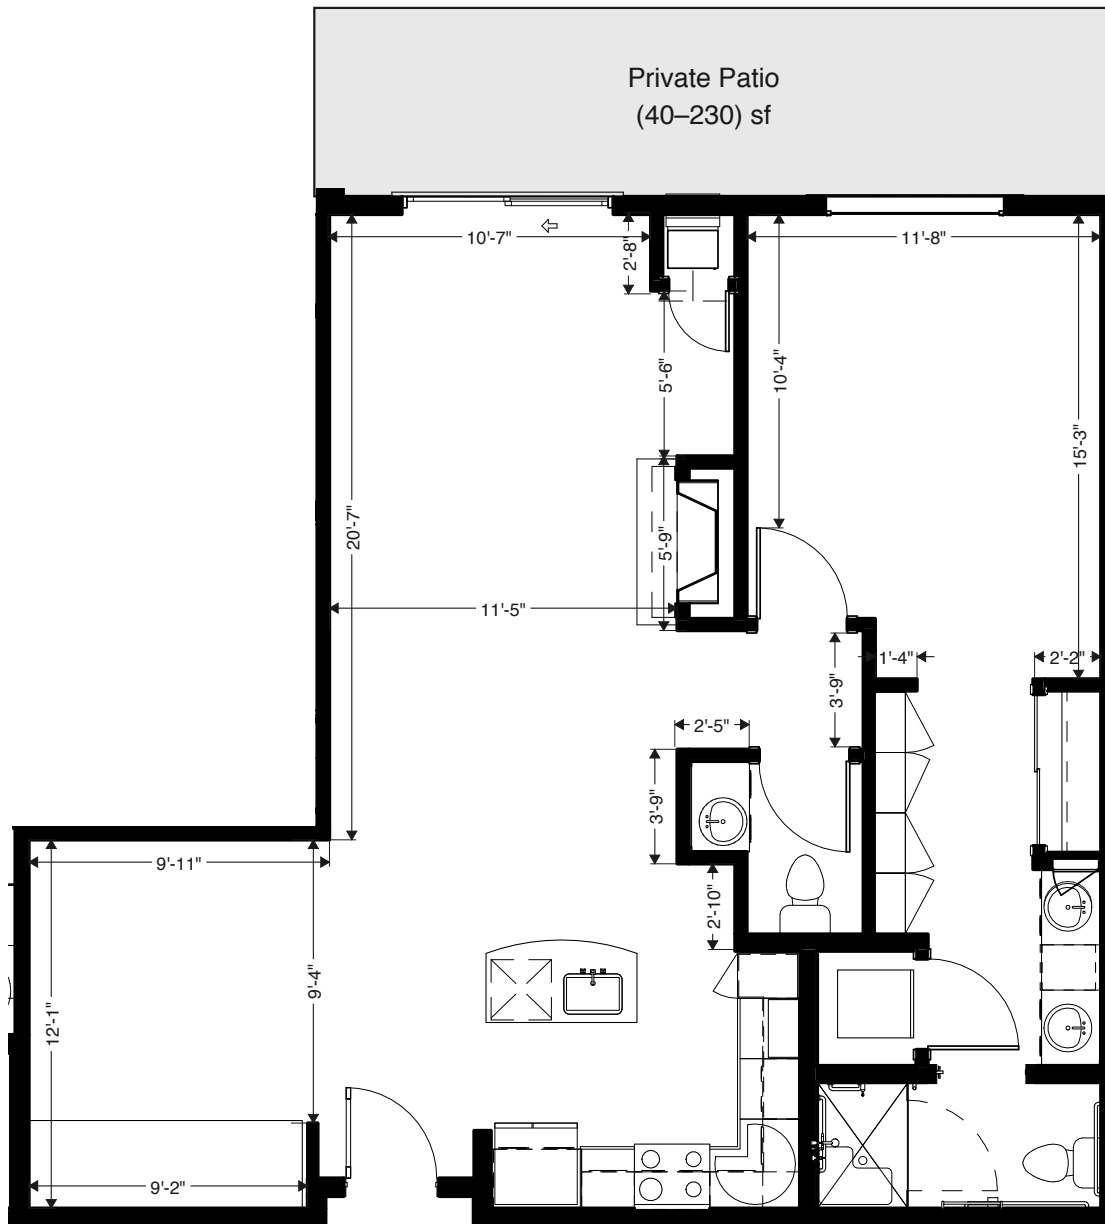

1 Bedroom 1 Bath
Independent Living
776 sf (IL-1.A)

SENIOR LIVING
of ARVADA

1.5 Bedroom 1 Bath
 Independent Living
 947 sf (IL-1.B)

MorningStar

SENIOR LIVING
 of ARVADA

1 Bedroom 1.5 Bath
 Independent Living
 846 sf (IL-1.C)

MorningStar

SENIOR LIVING
 of ARVADA

1.5 Bedroom 1.5 Bath
 Independent Living
 970 sf (IL-1.D)

MorningStar

SENIOR LIVING
 of ARVADA

Private Patio
(123 sf)

1 Bedroom 1 Bath
Independent Living—Suite 3002
695 sf (IL-1E)

SENIOR LIVING
of ARVADA

1 Bedroom 1 Bath
Independent Living—Suite 3003
698 sf (IL-Unit 1.F)

1 Bedroom 1 Bath
Independent Living—Suite 3001
883 sf (IL UNIT 1.G)

SENIOR LIVING
of ARVADA