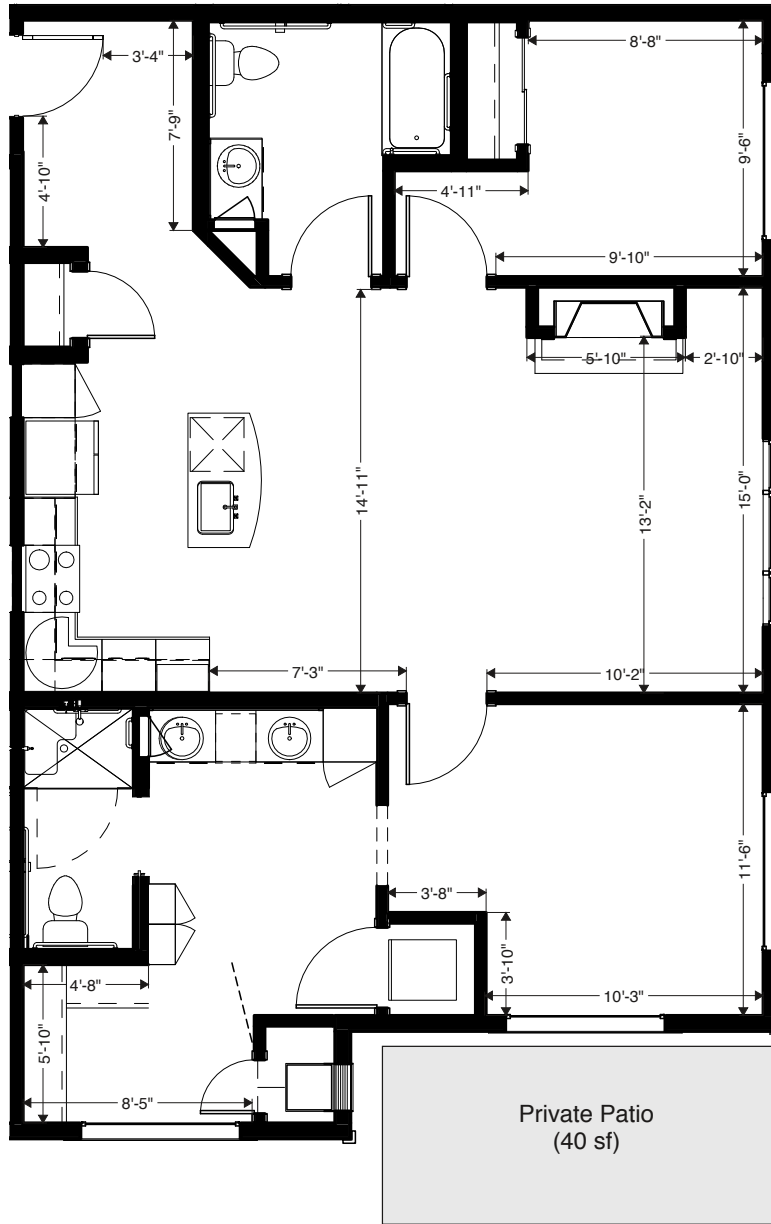

2 Bedroom 2 Bath
Independent Living
1076 sf (IL-2.A)

SENIOR LIVING
of ARVADA

2 Bedroom 2 Bath
 Independent Living—Suite 3034
 1094 sf (IL-2.A.2)

SENIOR LIVING
 of ARVADA

2 Bedroom 2 Bath
Independent Living
1170 sf (IL-2.B)

MorningStar

SENIOR LIVING
of ARVADA

2.5 Bedroom 2 Bath
 Independent Living
 1374 sf (IL-2.C)

SENIOR LIVING
 of ARVADA

2 Bedroom 2 Bath
Independent Living—Suite 3023
1127 sf (IL-2.E)

SENIOR LIVING
of ARVADA

2 Bedroom 2 Bath
Independent Living—Suite 3024
1081 sf (IL-2.E)

SENIOR LIVING
of ARVADA

2 Bedroom 2 Bath
 Independent Living—Suite 3005
 1072 sf (IL-2F)

SENIOR LIVING
 of ARVADA