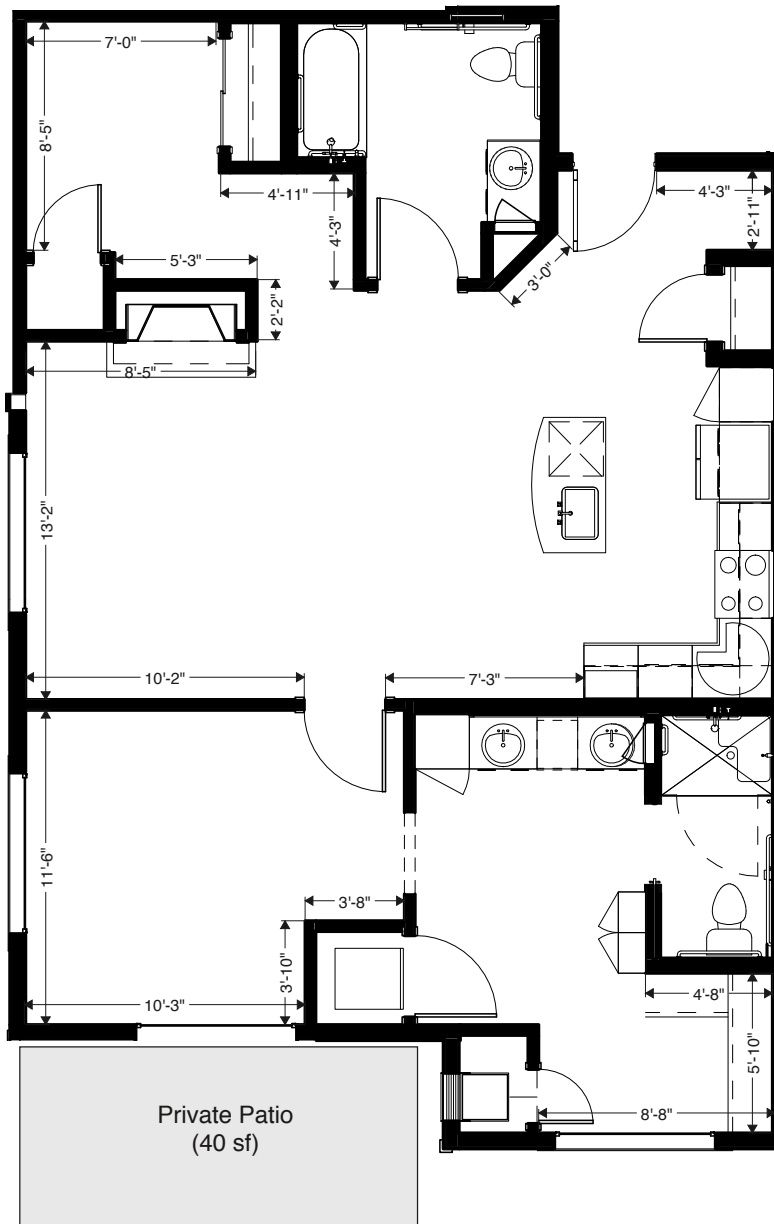

2 Bedroom 2 Bath
Independent Living
1076 sf (IL-2.A)

SENIOR LIVING
of ARVADA

2 Bedroom 2 Bath
 Independent Living—Suite 3034
 1094 sf (IL-2.A.2)

SENIOR LIVING
 of ARVADA

2 Bedroom 2 Bath
Independent Living
1170 sf (IL-2.B)

MorningStar

SENIOR LIVING
of ARVADA

2.5 Bedroom 2 Bath
 Independent Living
 1374 sf (IL-2.C)

SENIOR LIVING
 of ARVADA

2 Bedroom 2 Bath
Independent Living—Suite 3023
1127 sf (IL-2.E)

SENIOR LIVING
of ARVADA

2 Bedroom 2 Bath
Independent Living—Suite 3024
1081 sf (IL-2.E)

SENIOR LIVING
of ARVADA

2 Bedroom 2 Bath
 Independent Living—Suite 3005
 1072 sf (IL-2F)

SENIOR LIVING
 of ARVADA