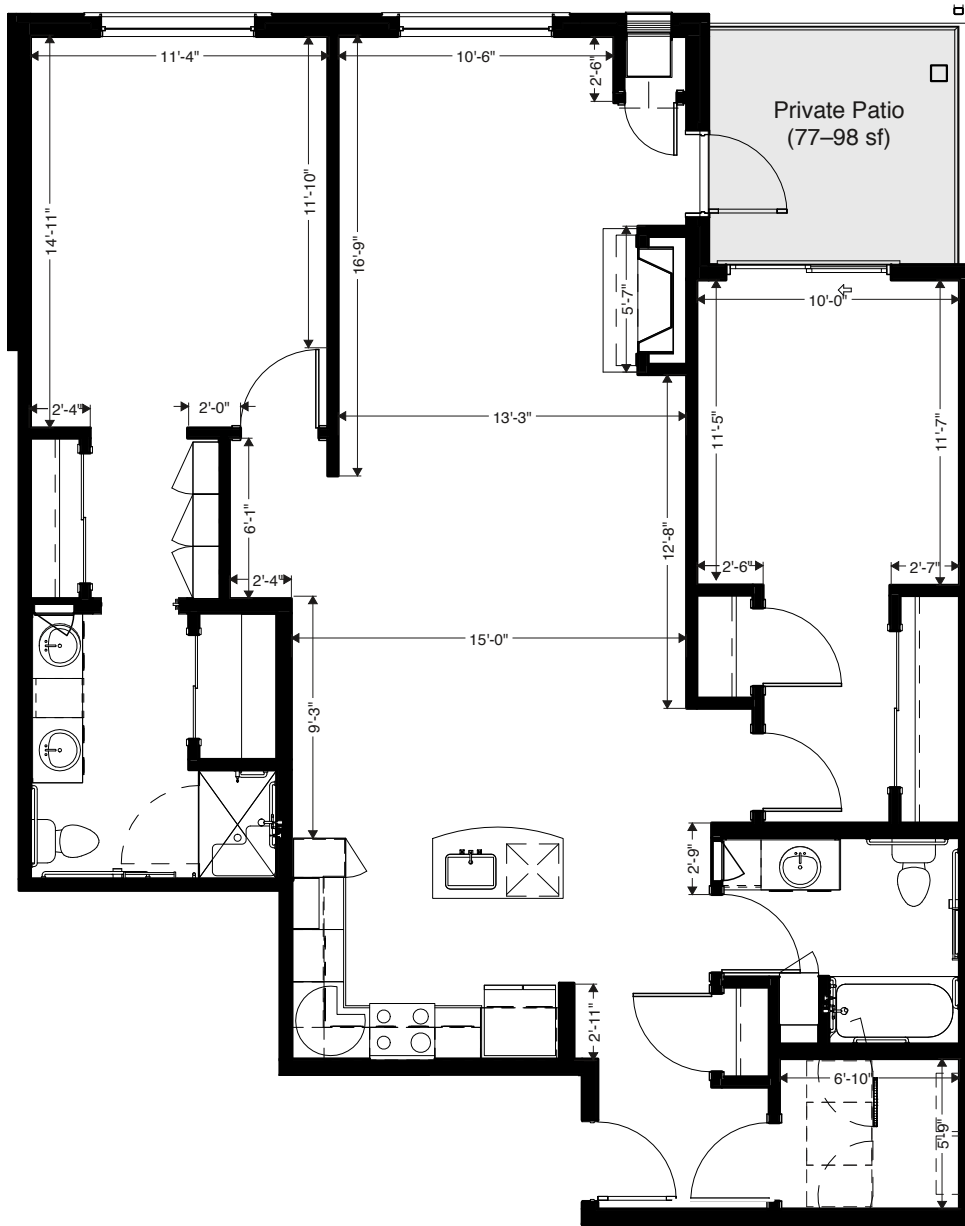

2 Bedroom 2 Bath
Independent Living
1076 sf (IL-2.A)

SENIOR LIVING
of ARVADA

2 Bedroom 2 Bath
 Independent Living—Suite 3034
 1094 sf (IL-2.A.2)

SENIOR LIVING
 of ARVADA

2 Bedroom 2 Bath
Independent Living
1170 sf (IL-2.B)

MorningStar

SENIOR LIVING
of ARVADA

2.5 Bedroom 2 Bath
 Independent Living
 1374 sf (IL-2.C)

SENIOR LIVING
 of ARVADA

2 Bedroom 2 Bath
Independent Living—Suite 3023
1127 sf (IL-2.E)

SENIOR LIVING
of ARVADA

2 Bedroom 2 Bath
Independent Living—Suite 3024
1081 sf (IL-2.E)

SENIOR LIVING
of ARVADA

2 Bedroom 2 Bath
 Independent Living—Suite 3005
 1072 sf (IL-2F)

SENIOR LIVING
 of ARVADA