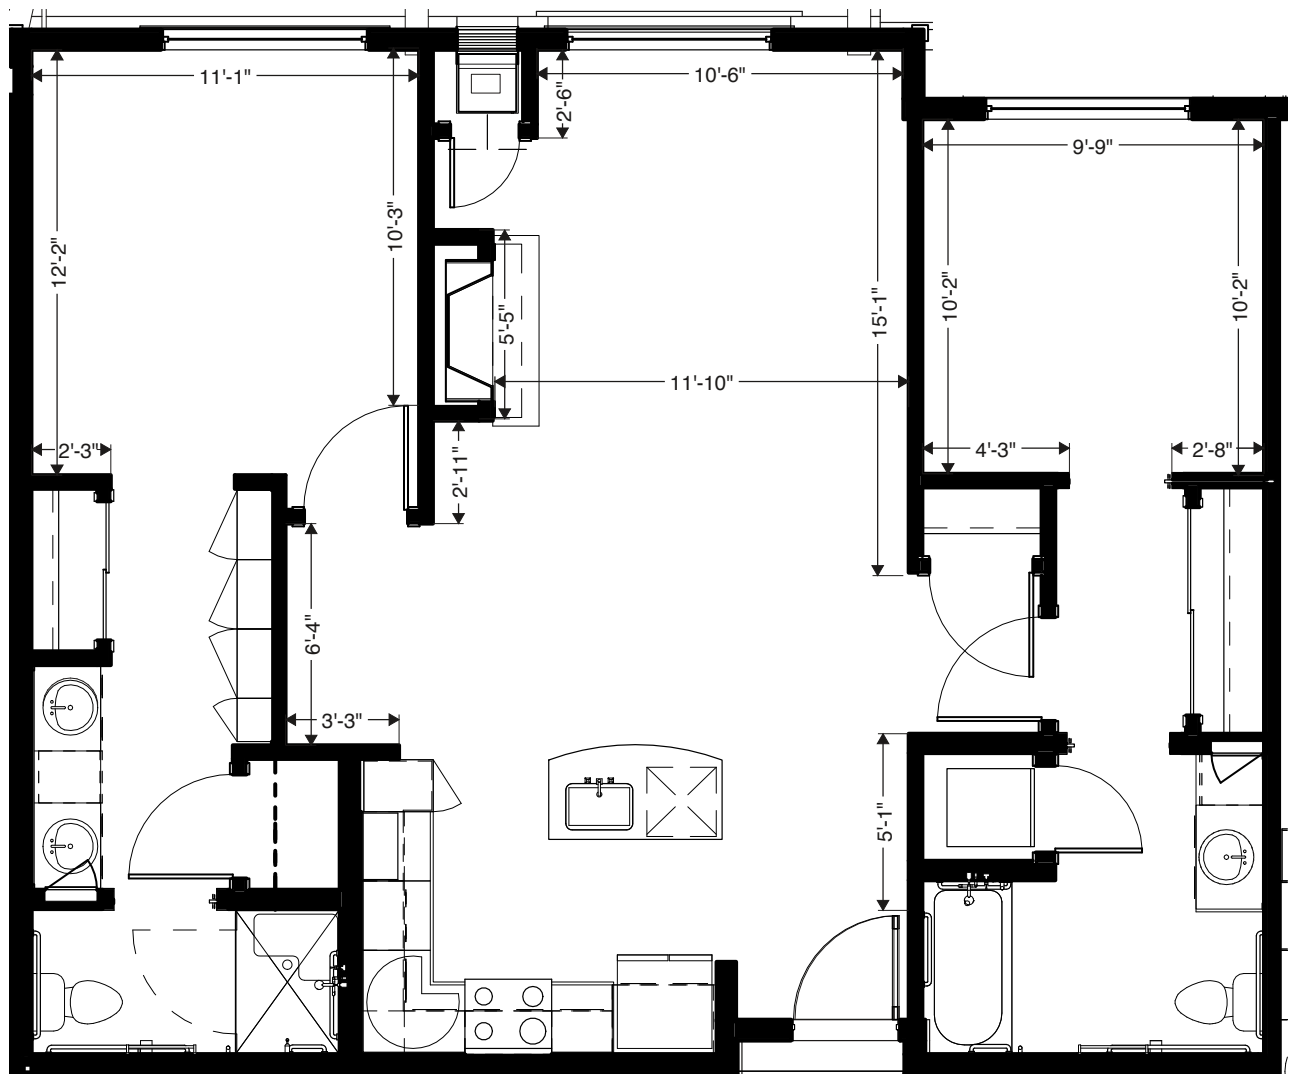

2 Bedroom 2 Bath
Independent Living
1076 sf (IL-2.A)

SENIOR LIVING
of ARVADA

2 Bedroom 2 Bath
 Independent Living—Suite 3034
 1094 sf (IL-2.A.2)

SENIOR LIVING
 of ARVADA

2 Bedroom 2 Bath
Independent Living
1170 sf (IL-2.B)

MorningStar

SENIOR LIVING
of ARVADA

2.5 Bedroom 2 Bath
 Independent Living
 1374 sf (IL-2.C)

SENIOR LIVING
 of ARVADA

2 Bedroom 2 Bath
Independent Living—Suite 3023
1127 sf (IL-2.E)

SENIOR LIVING
of ARVADA

2 Bedroom 2 Bath
Independent Living—Suite 3024
1081 sf (IL-2.E)

SENIOR LIVING
of ARVADA

2 Bedroom 2 Bath
 Independent Living—Suite 3005
 1072 sf (IL-2F)

SENIOR LIVING
 of ARVADA