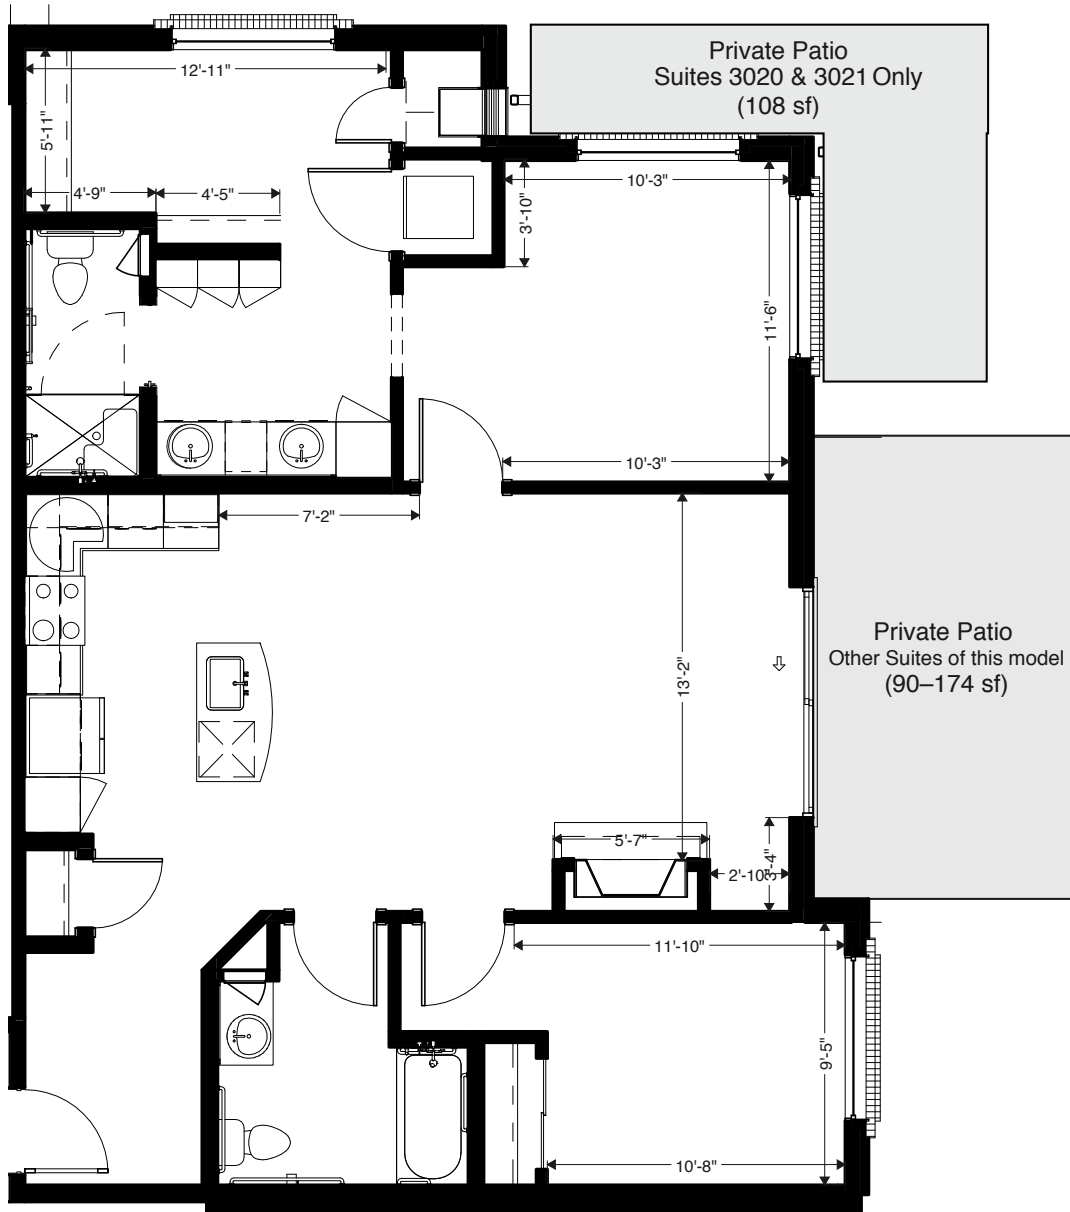

2 Bedroom 2 Bath
Independent Living
1076 sf (IL-2.A)

SENIOR LIVING
of ARVADA

2 Bedroom 2 Bath
 Independent Living—Suite 3034
 1094 sf (IL-2.A.2)

SENIOR LIVING
 of ARVADA

2 Bedroom 2 Bath
Independent Living
1170 sf (IL-2.B)

MorningStar

SENIOR LIVING
of ARVADA

2.5 Bedroom 2 Bath
 Independent Living
 1374 sf (IL-2.C)

SENIOR LIVING
 of ARVADA

2 Bedroom 2 Bath
Independent Living—Suite 3023
1127 sf (IL-2.E)

SENIOR LIVING
of ARVADA

2 Bedroom 2 Bath
Independent Living—Suite 3024
1081 sf (IL-2.E)

SENIOR LIVING
of ARVADA

2 Bedroom 2 Bath
 Independent Living—Suite 3005
 1072 sf (IL-2F)

SENIOR LIVING
 of ARVADA