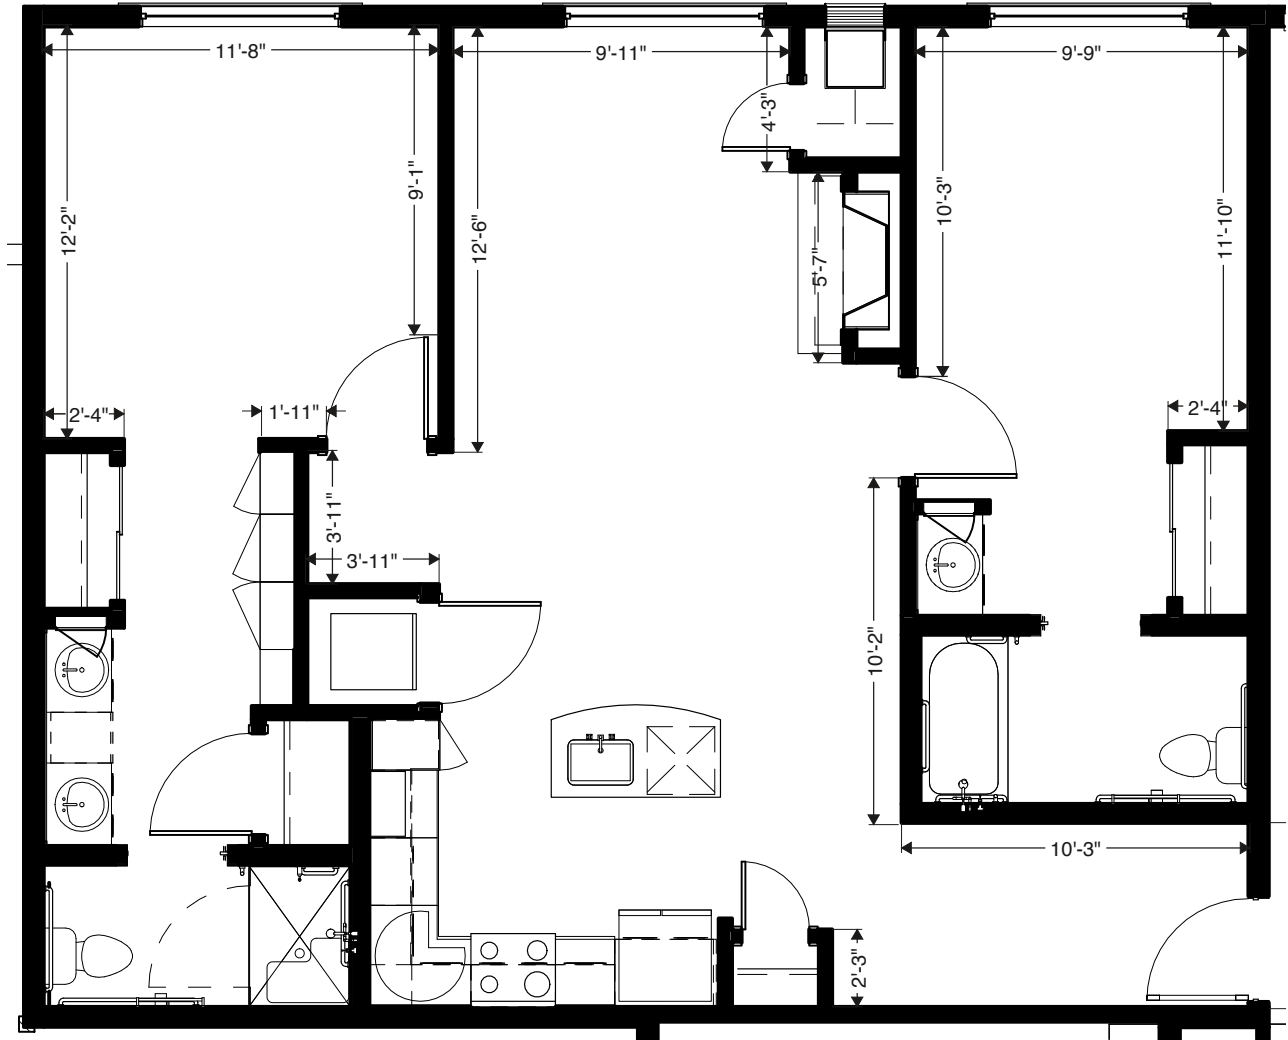

2 Bedroom 2 Bath
Independent Living
1076 sf (IL-2.A)

SENIOR LIVING
of ARVADA

2 Bedroom 2 Bath
 Independent Living—Suite 3034
 1094 sf (IL-2.A.2)

SENIOR LIVING
 of ARVADA

2 Bedroom 2 Bath
Independent Living
1170 sf (IL-2.B)

MorningStar

SENIOR LIVING
of ARVADA

2.5 Bedroom 2 Bath
 Independent Living
 1374 sf (IL-2.C)

SENIOR LIVING
 of ARVADA

2 Bedroom 2 Bath
Independent Living—Suite 3023
1127 sf (IL-2.E)

SENIOR LIVING
of ARVADA

2 Bedroom 2 Bath
Independent Living—Suite 3024
1081 sf (IL-2.E)

SENIOR LIVING
of ARVADA

2 Bedroom 2 Bath
 Independent Living—Suite 3005
 1072 sf (IL-2F)

SENIOR LIVING
 of ARVADA