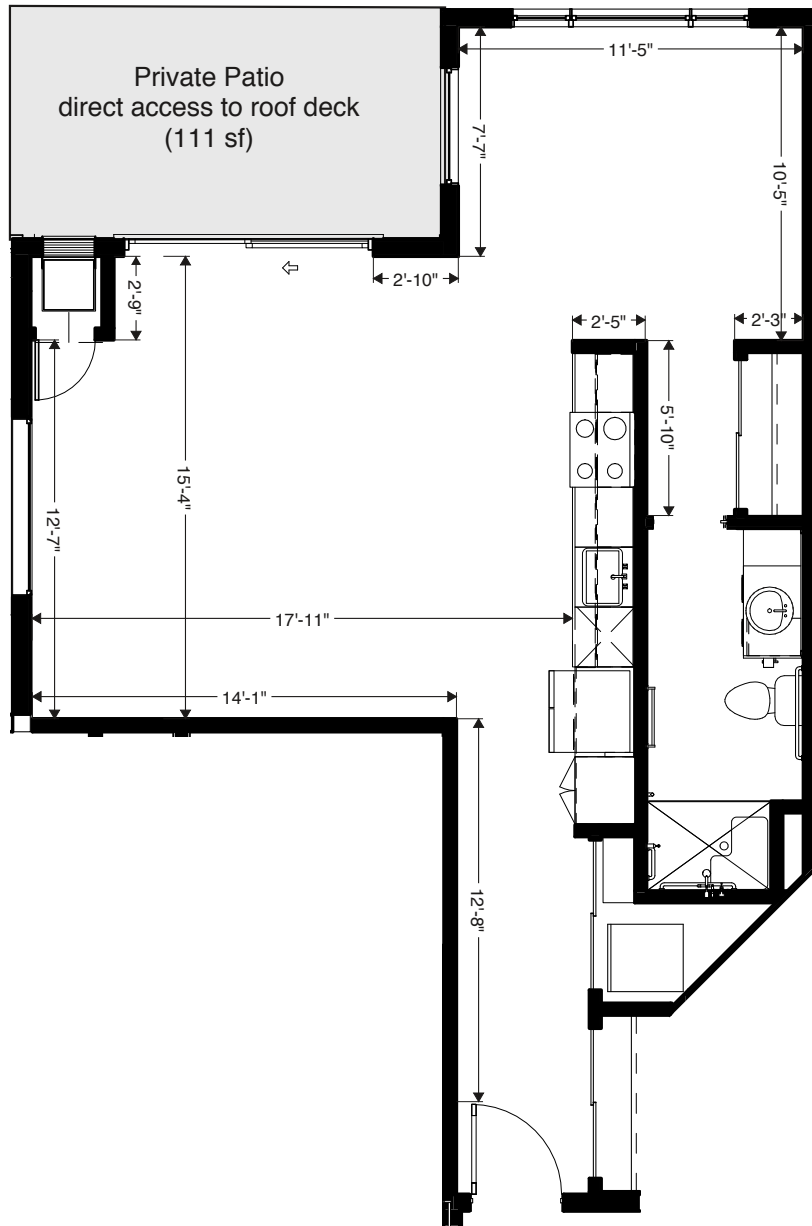

**Studio**  
 Independent Living—Suite 3027  
 533 sf (IL-S.A)

SENIOR LIVING  
 of ARVADA

**Studio**  
 Independent Living—Suite 3026  
 548 sf (IL-S.B)

Studio  
Independent Living—Suite 3025  
668 sf (IL-S.C)