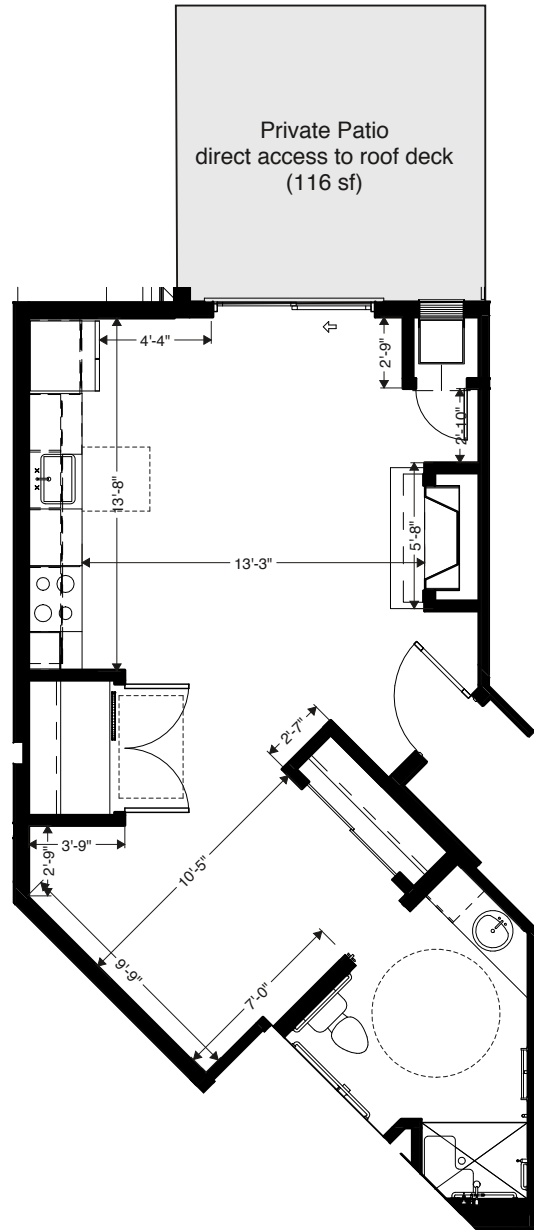

**Studio**  
 Independent Living—Suite 3027  
 533 sf (IL-S.A)

SENIOR LIVING  
 of ARVADA

**Studio**  
 Independent Living—Suite 3026  
 548 sf (IL-S.B)

Studio  
Independent Living—Suite 3025  
668 sf (IL-S.C)