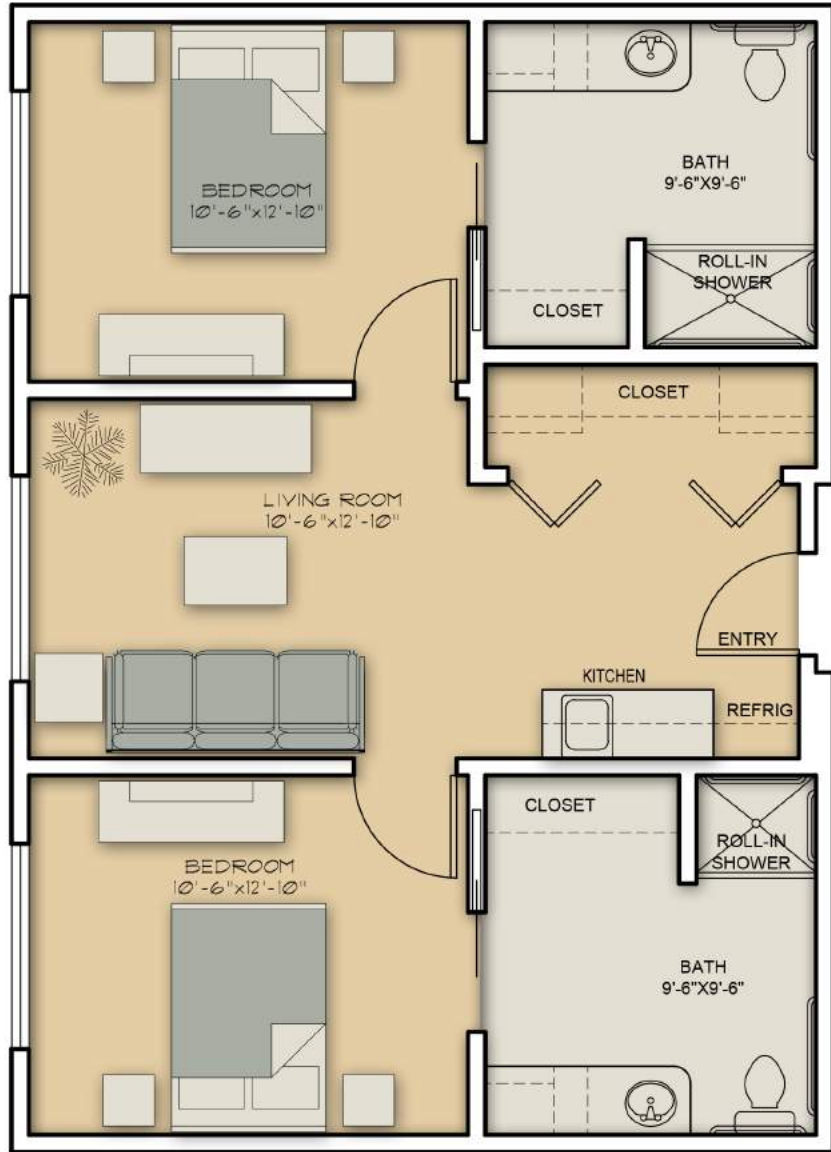

Independent Living
One Bedroom, One Bath
 616-801 sf
 (More floor plans are available)

Independent Living
Two Bedroom, One Bath
 874 sf–1059 sf
 (More floor plans are available)

Independent Living
Two Bedroom, Two Bath
 934–1150 sf
 (More floor plans are available)

**Assisted Living
One Bedroom, One Bath**

484-678 sf

(More floor plans are available)

SENIOR LIVING
of BOISE

Assisted Living
Two Bedroom, Two Bath
 792 sf