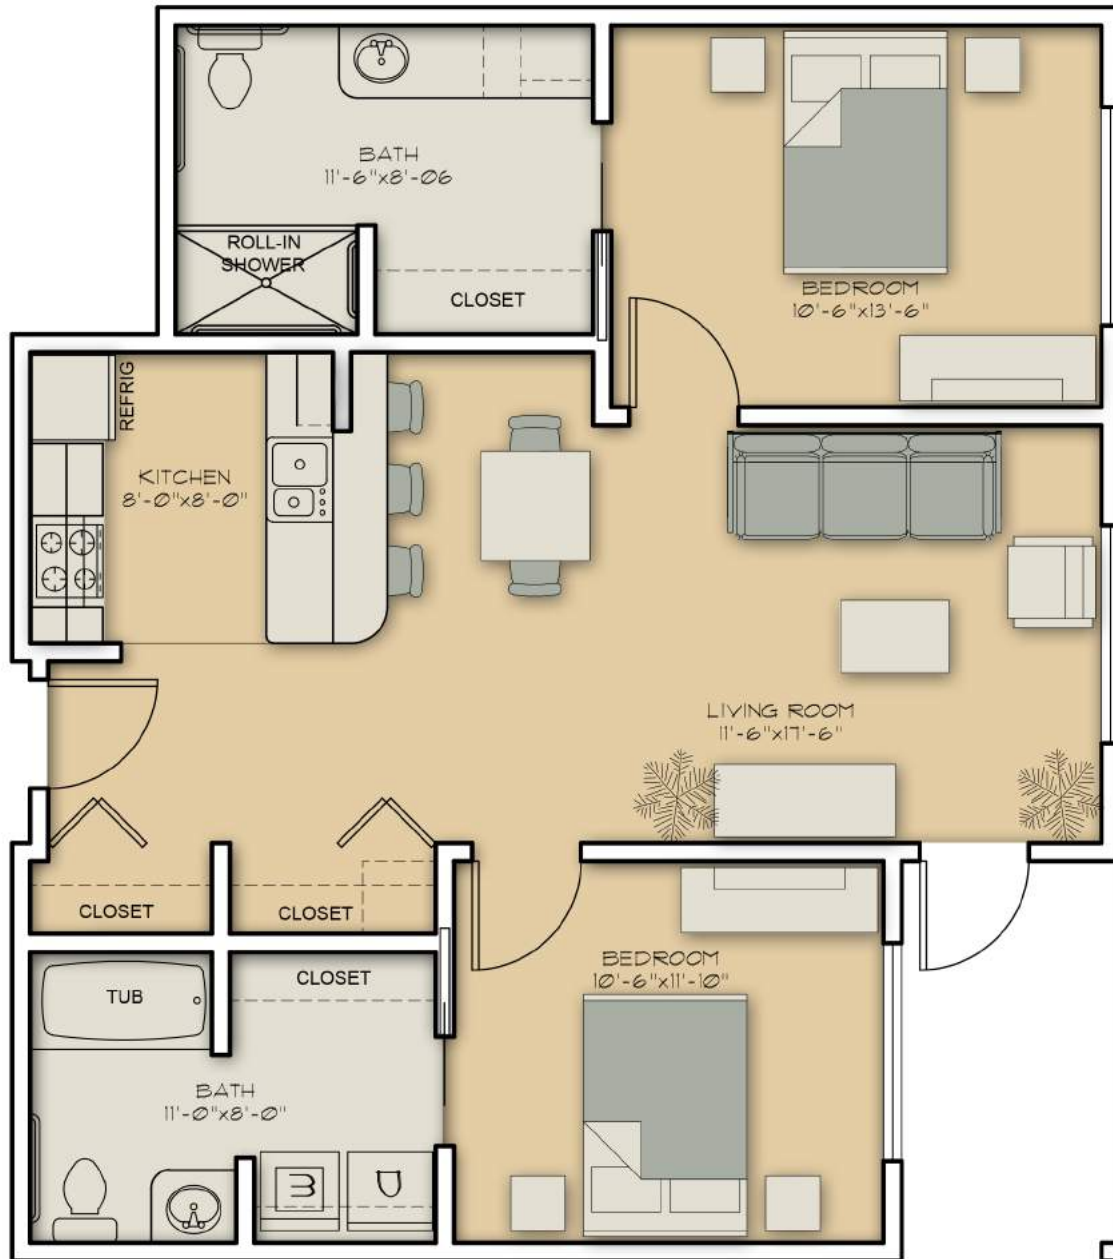

Independent Living
One Bedroom, One Bath
 616-801 sf
 (More floor plans are available)

Independent Living
Two Bedroom, One Bath
 874 sf–1059 sf
 (More floor plans are available)

Independent Living
Two Bedroom, Two Bath
 934–1150 sf
 (More floor plans are available)

**Assisted Living
One Bedroom, One Bath**

484-678 sf

(More floor plans are available)

SENIOR LIVING
of BOISE

Assisted Living
Two Bedroom, Two Bath
 792 sf