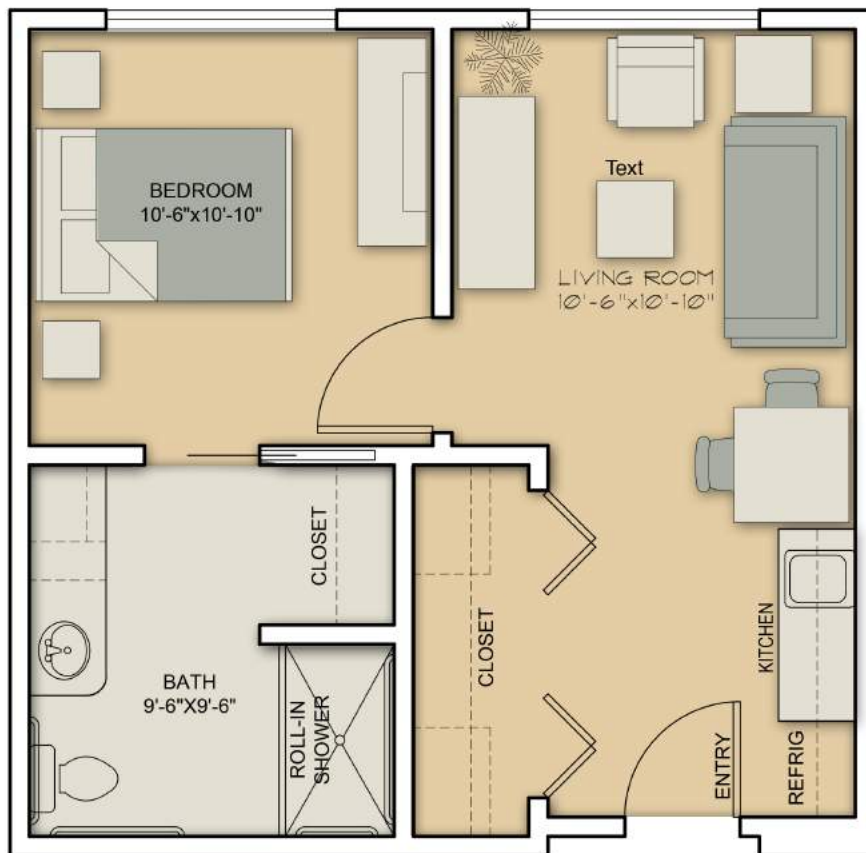

Independent Living
One Bedroom, One Bath
 616-801 sf
 (More floor plans are available)

Independent Living
Two Bedroom, One Bath
 874 sf–1059 sf
 (More floor plans are available)

Independent Living
Two Bedroom, Two Bath
 934–1150 sf
 (More floor plans are available)

**Assisted Living
One Bedroom, One Bath**

484-678 sf

(More floor plans are available)

SENIOR LIVING
of BOISE

Assisted Living
Two Bedroom, Two Bath
 792 sf