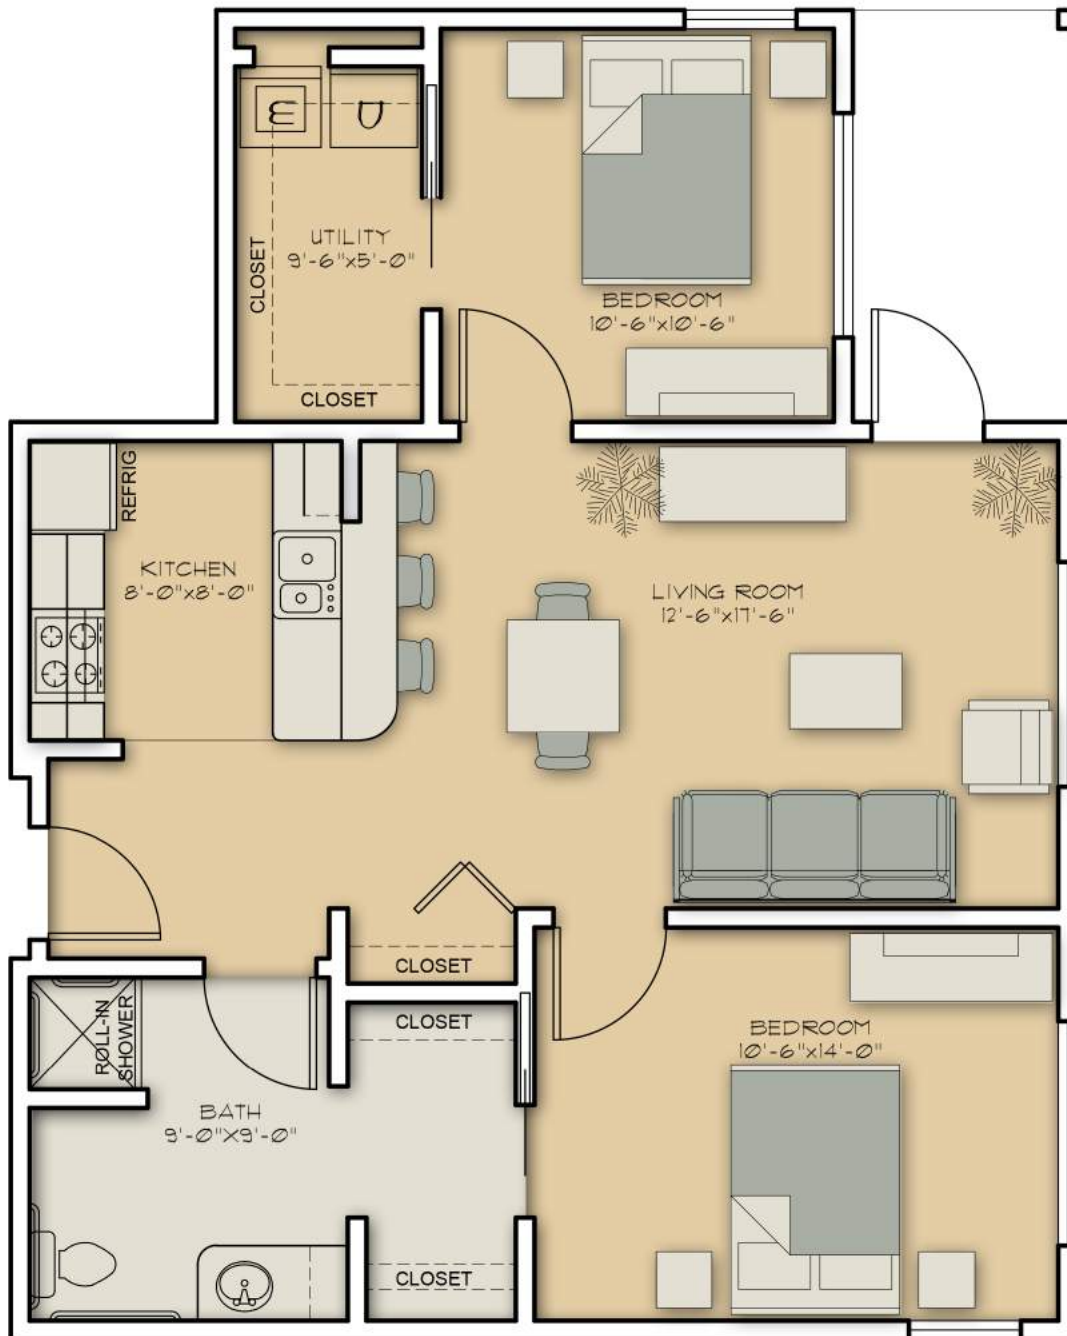

Independent Living
One Bedroom, One Bath
 616-801 sf
 (More floor plans are available)

Independent Living
Two Bedroom, One Bath
 874 sf–1059 sf
 (More floor plans are available)

Independent Living
Two Bedroom, Two Bath
 934–1150 sf
 (More floor plans are available)

**Assisted Living
One Bedroom, One Bath**

484-678 sf

(More floor plans are available)

SENIOR LIVING
of BOISE

Assisted Living
Two Bedroom, Two Bath
 792 sf