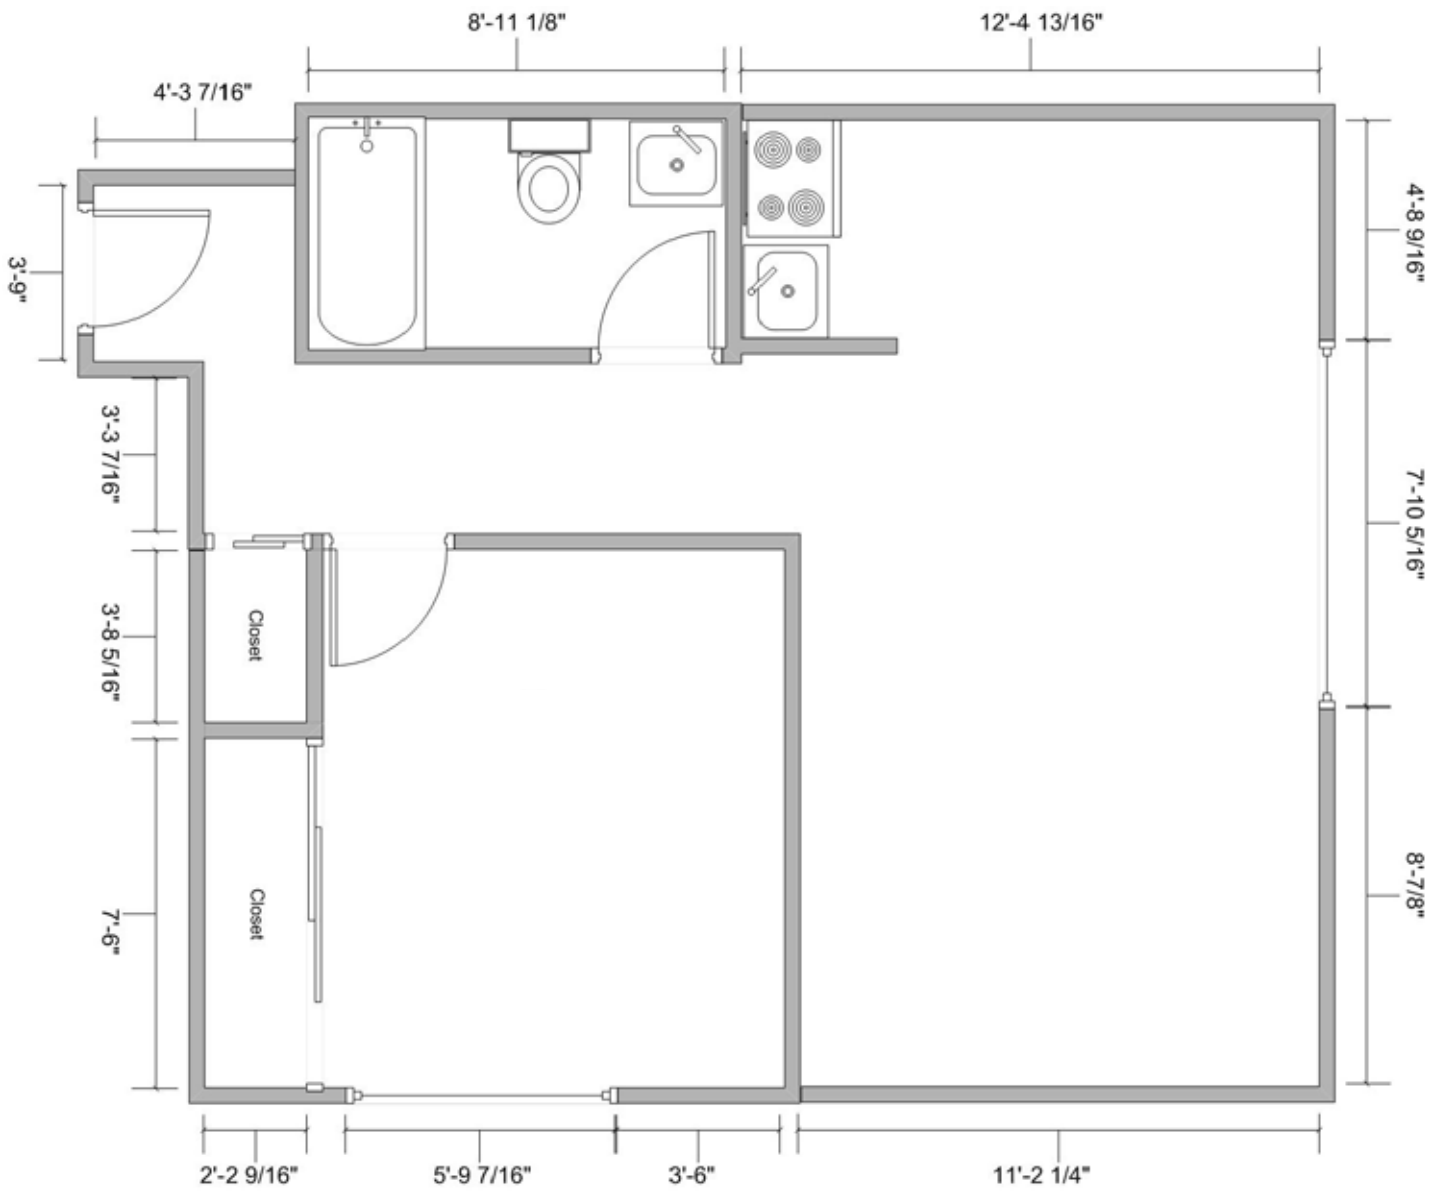

1200 Russell Way • Hayward, CA 94541 • 510.727.1700 • MorningStarSeniorLiving.com

All measurements are approximations.

1 Bedroom, 1 Bath
 Independent Living & Assisted Living
 Suite Floor Plan 7

1200 Russell Way • Hayward, CA 94541 • 510.727.1700 • MorningStarSeniorLiving.com

All measurements are approximations.

2 Bedroom, 2 Bath
 Independent Living & Assisted Living
 Suite Floor Plan 8/9

1200 Russell Way • Hayward, CA 94541 • 510.727.1700 • MorningStarSeniorLiving.com

All measurements are approximations.

1 Bedroom, 1 Bath
 Independent Living & Assisted Living
 Suite Floor Plan 10

1200 Russell Way • Hayward, CA 94541 • 510.727.1700 • MorningStarSeniorLiving.com

All measurements are approximations.

1 Bedroom, 1 Bath
 Independent Living & Assisted Living
 Suite Floor Plan 11