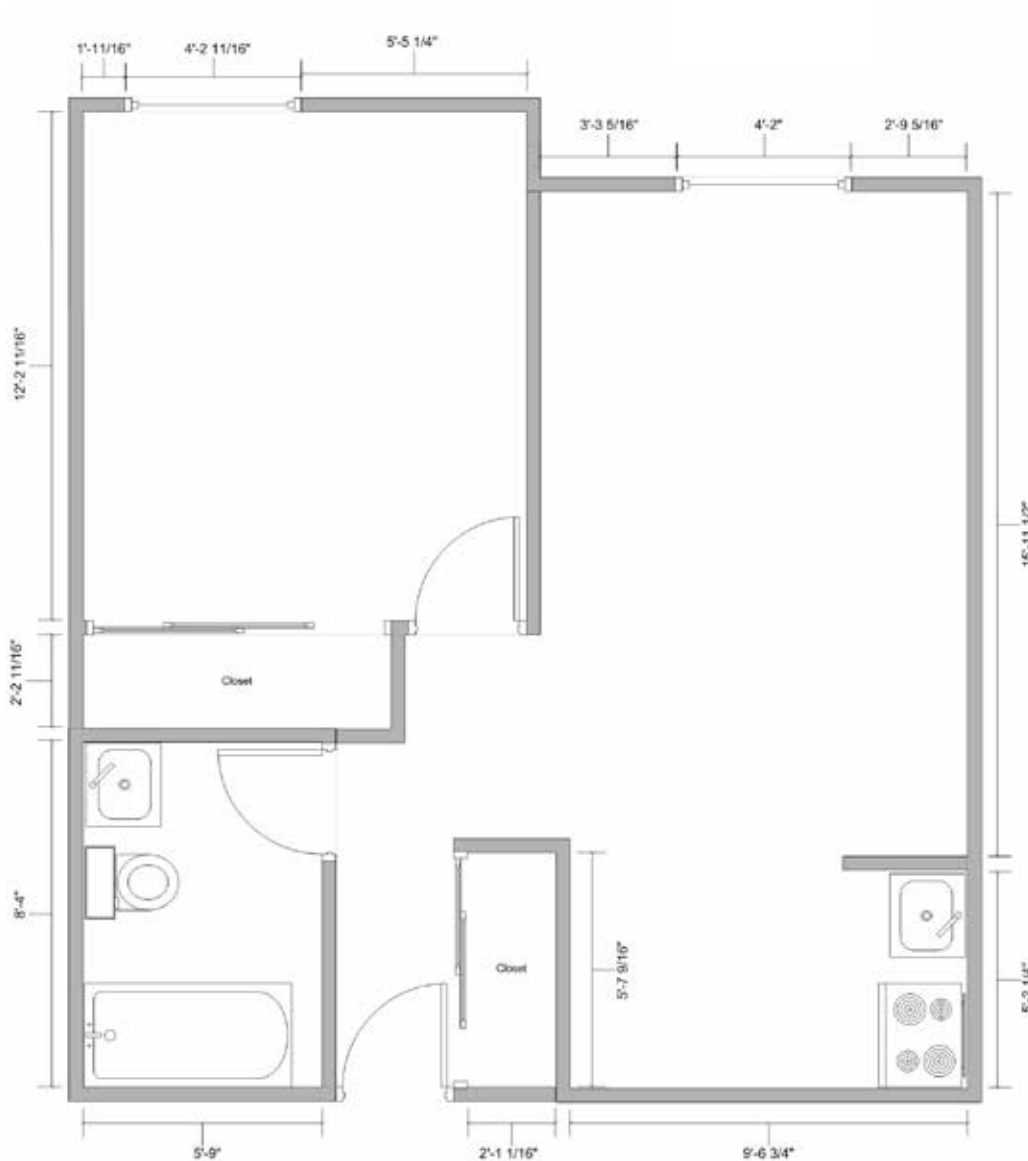

1200 Russell Way • Hayward, CA 94541 • 510.727.1700 • MorningStarSeniorLiving.com

All measurements are approximations.

1 Bedroom, 1 Bath
 Independent Living & Assisted Living
 Suite Floor Plan 25

1200 Russell Way • Hayward, CA 94541 • 510.727.1700 • MorningStarSeniorLiving.com

All measurements are approximations.

1 Bedroom, 1 Bath
 Independent Living & Assisted Living
 Suite Floor Plan 26

1200 Russell Way • Hayward, CA 94541 • 510.727.1700 • MorningStarSeniorLiving.com

All measurements are approximations.

1 Bedroom, 1 Bath
 Independent Living & Assisted Living
 Suite Floor Plan 27

1200 Russell Way • Hayward, CA 94541 • 510.727.1700 • MorningStarSeniorLiving.com

All measurements are approximations.

1 Bedroom, 1 Bath
 Independent Living & Assisted Living
 Suite Floor Plan 28