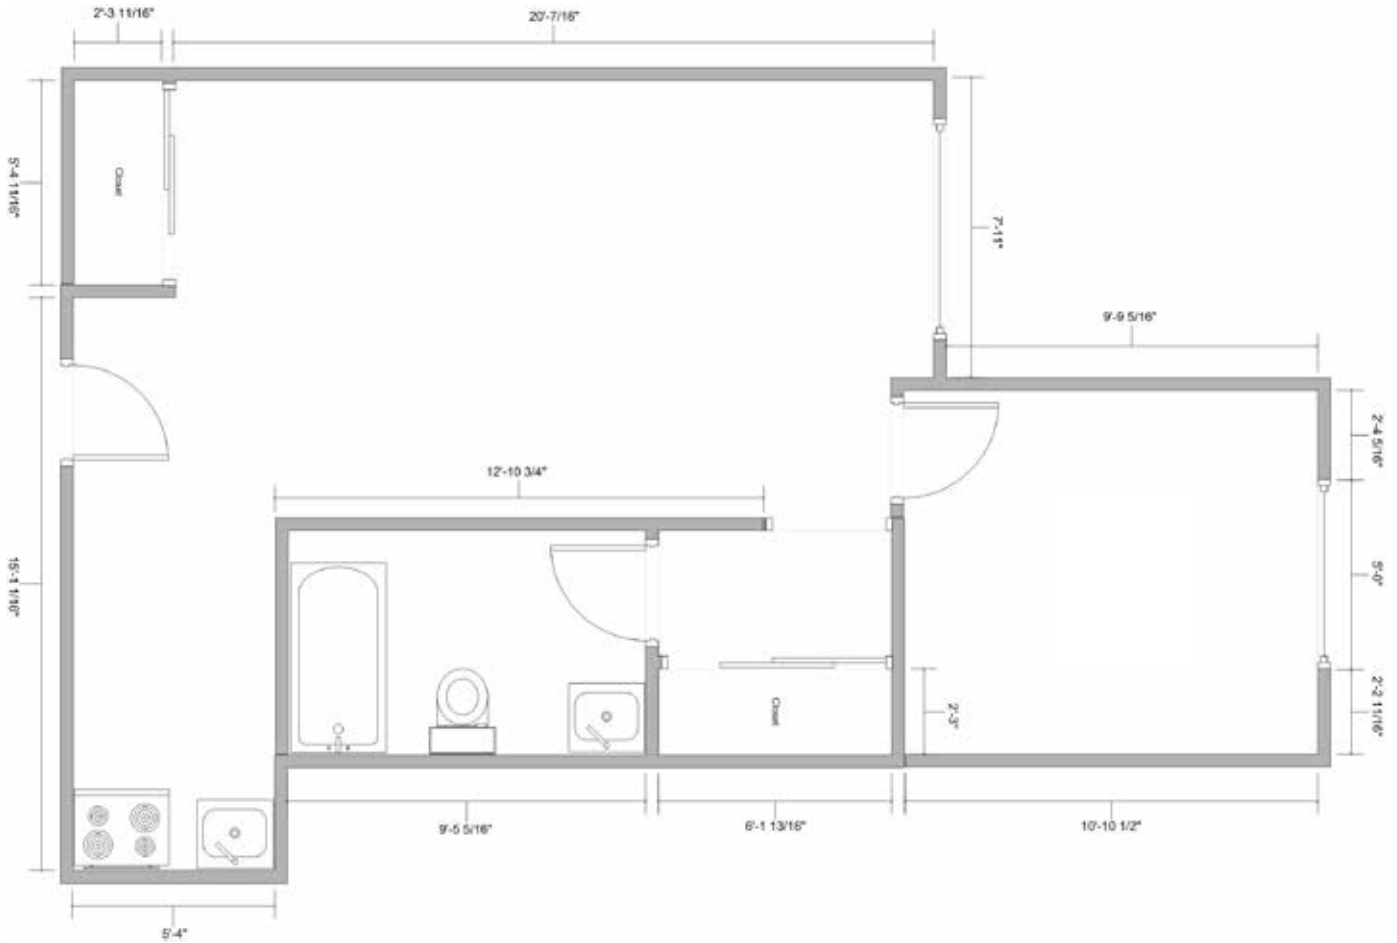

All measurements are approximations.

Alcove
 Independent Living & Assisted Living
 Suite Floor Plan 34

1200 Russell Way • Hayward, CA 94541 • 510.727.1700 • MorningStarSeniorLiving.com

All measurements are approximations.

1 Bedroom, 1 Bath
 Independent Living & Assisted Living
 Suite Floor Plan 35

1200 Russell Way • Hayward, CA 94541 • 510.727.1700 • MorningStarSeniorLiving.com

All measurements are approximations.

1 Bedroom, 1 Bath
 Independent Living & Assisted Living
 Suite Floor Plan 36

1200 Russell Way • Hayward, CA 94541 • 510.727.1700 • MorningStarSeniorLiving.com

All measurements are approximations.

1 Bedroom, 1 Bath
 Independent Living & Assisted Living
 Suite Floor Plan 37

1200 Russell Way • Hayward, CA 94541 • 510.727.1700 • MorningStarSeniorLiving.com