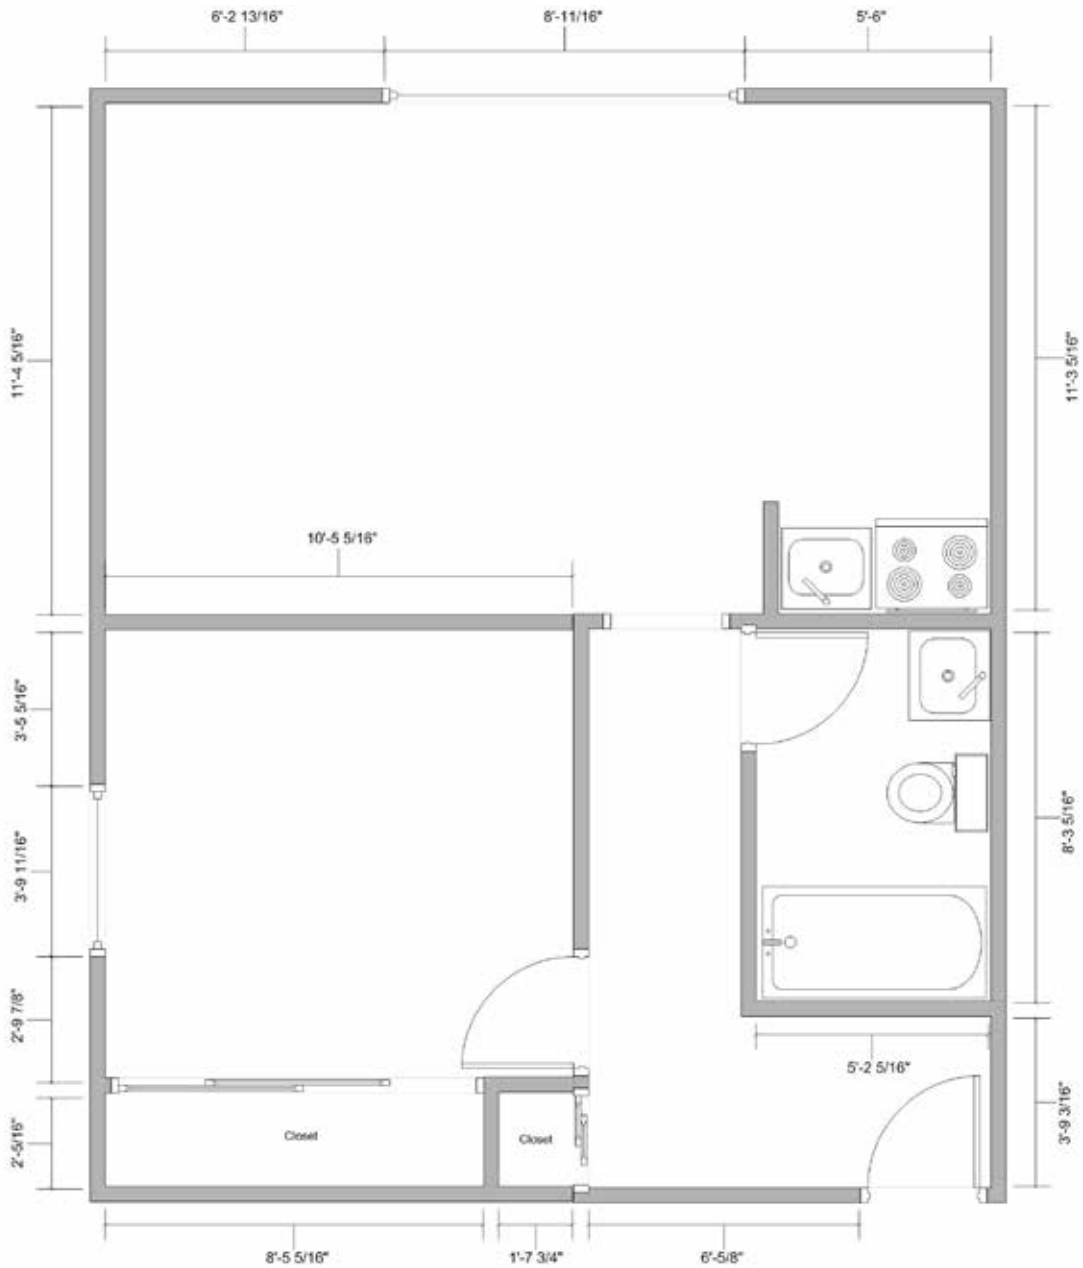

All measurements are approximations.

2 Bedroom, 2 Bath
 Independent Living & Assisted Living
 Suite Floor Plan 8/9

1200 Russell Way • Hayward, CA 94541 • 510.727.1700 • MorningStarSeniorLiving.com

All measurements are approximations.

1 Bedroom, 1 Bath
 Independent Living & Assisted Living
 Suite Floor Plan 10

1200 Russell Way • Hayward, CA 94541 • 510.727.1700 • MorningStarSeniorLiving.com

All measurements are approximations.

1 Bedroom, 1 Bath
 Independent Living & Assisted Living
 Suite Floor Plan 11