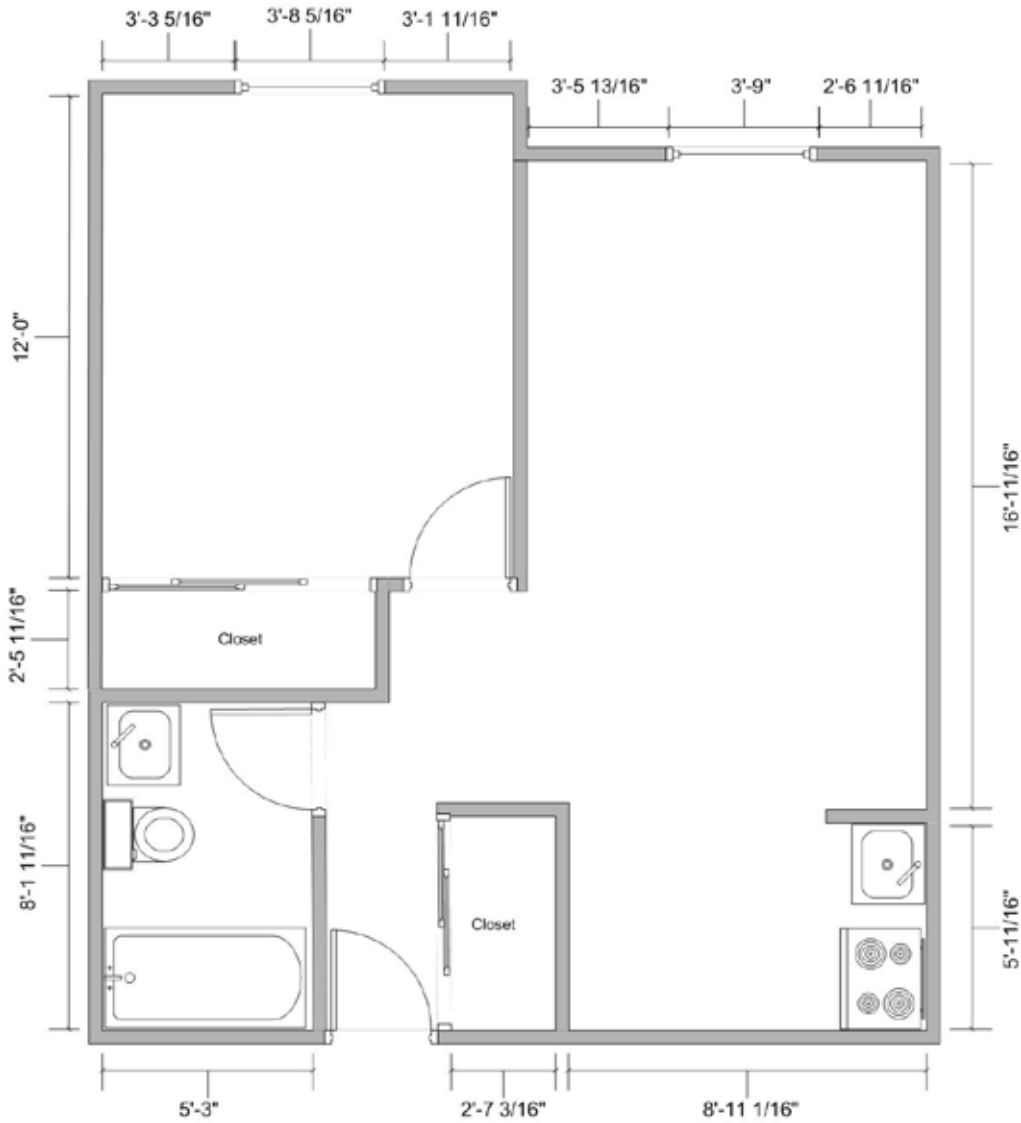

1200 Russell Way • Hayward, CA 94541 • 510.727.1700 • MorningStarSeniorLiving.com

All measurements are approximations.

1 Bedroom, 1 Bath
 Independent Living & Assisted Living
 Suite Floor Plan 17

1200 Russell Way • Hayward, CA 94541 • 510.727.1700 • MorningStarSeniorLiving.com

All measurements are approximations.

1 Bedroom, 1 Bath
 Independent Living & Assisted Living
 Suite Floor Plan 18

1200 Russell Way • Hayward, CA 94541 • 510.727.1700 • MorningStarSeniorLiving.com

All measurements are approximations.

1 Bedroom, 1 Bath
 Independent Living & Assisted Living
 Suite Floor Plan 19

1200 Russell Way • Hayward, CA 94541 • 510.727.1700 • MorningStarSeniorLiving.com

All measurements are approximations.

1 Bedroom, 1 Bath
 Independent Living & Assisted Living
 Suite Floor Plan 20