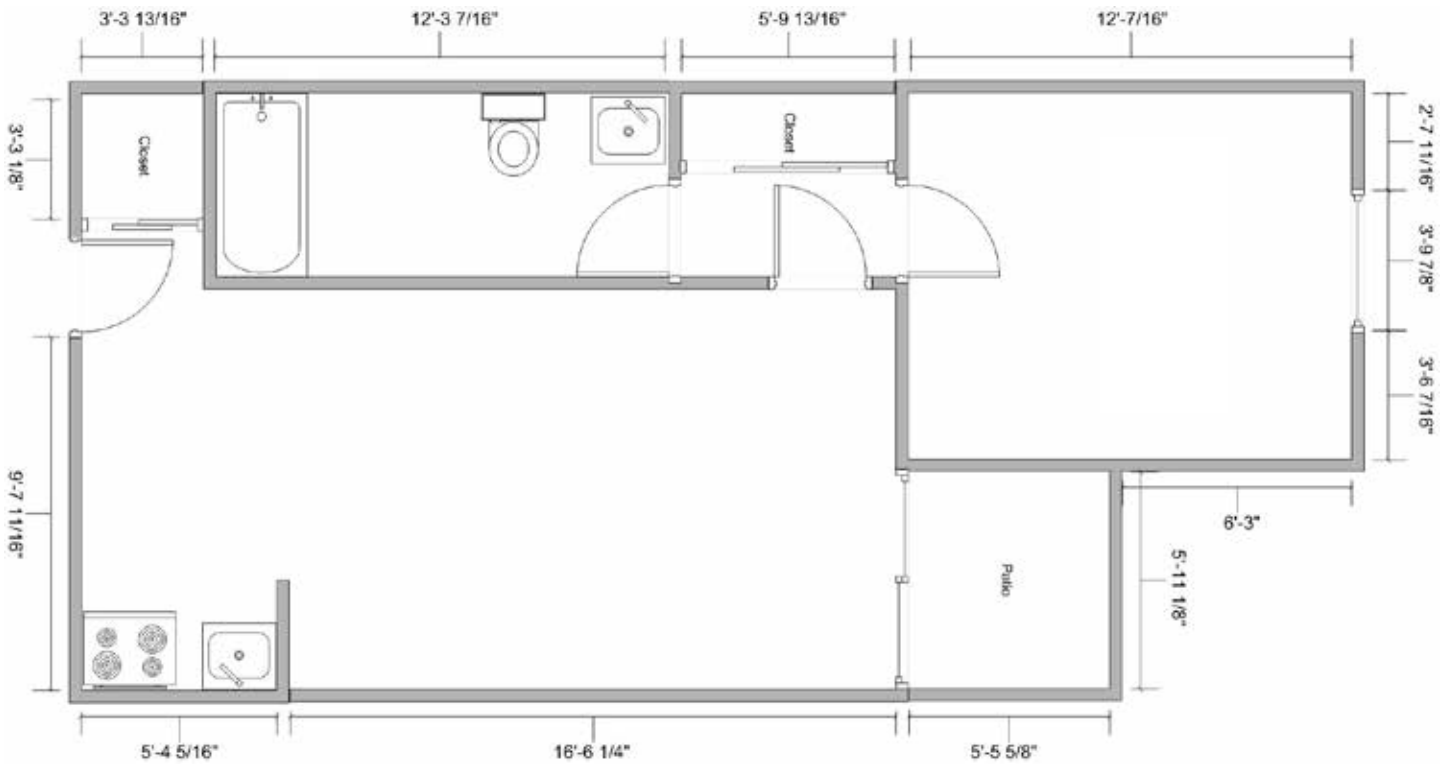

All measurements are approximations.

1 Bedroom, 1 Bath
 Independent Living & Assisted Living
 Suite Floor Plan 4

1200 Russell Way • Hayward, CA 94541 • 510.727.1700 • MorningStarSeniorLiving.com

All measurements are approximations.

1 Bedroom, 1 Bath
 Independent Living & Assisted Living
 Suite Floor Plan 5

1200 Russell Way • Hayward, CA 94541 • 510.727.1700 • MorningStarSeniorLiving.com

All measurements are approximations.

1 Bedroom, 1 Bath
 Independent Living & Assisted Living
 Suite Floor Plan 6