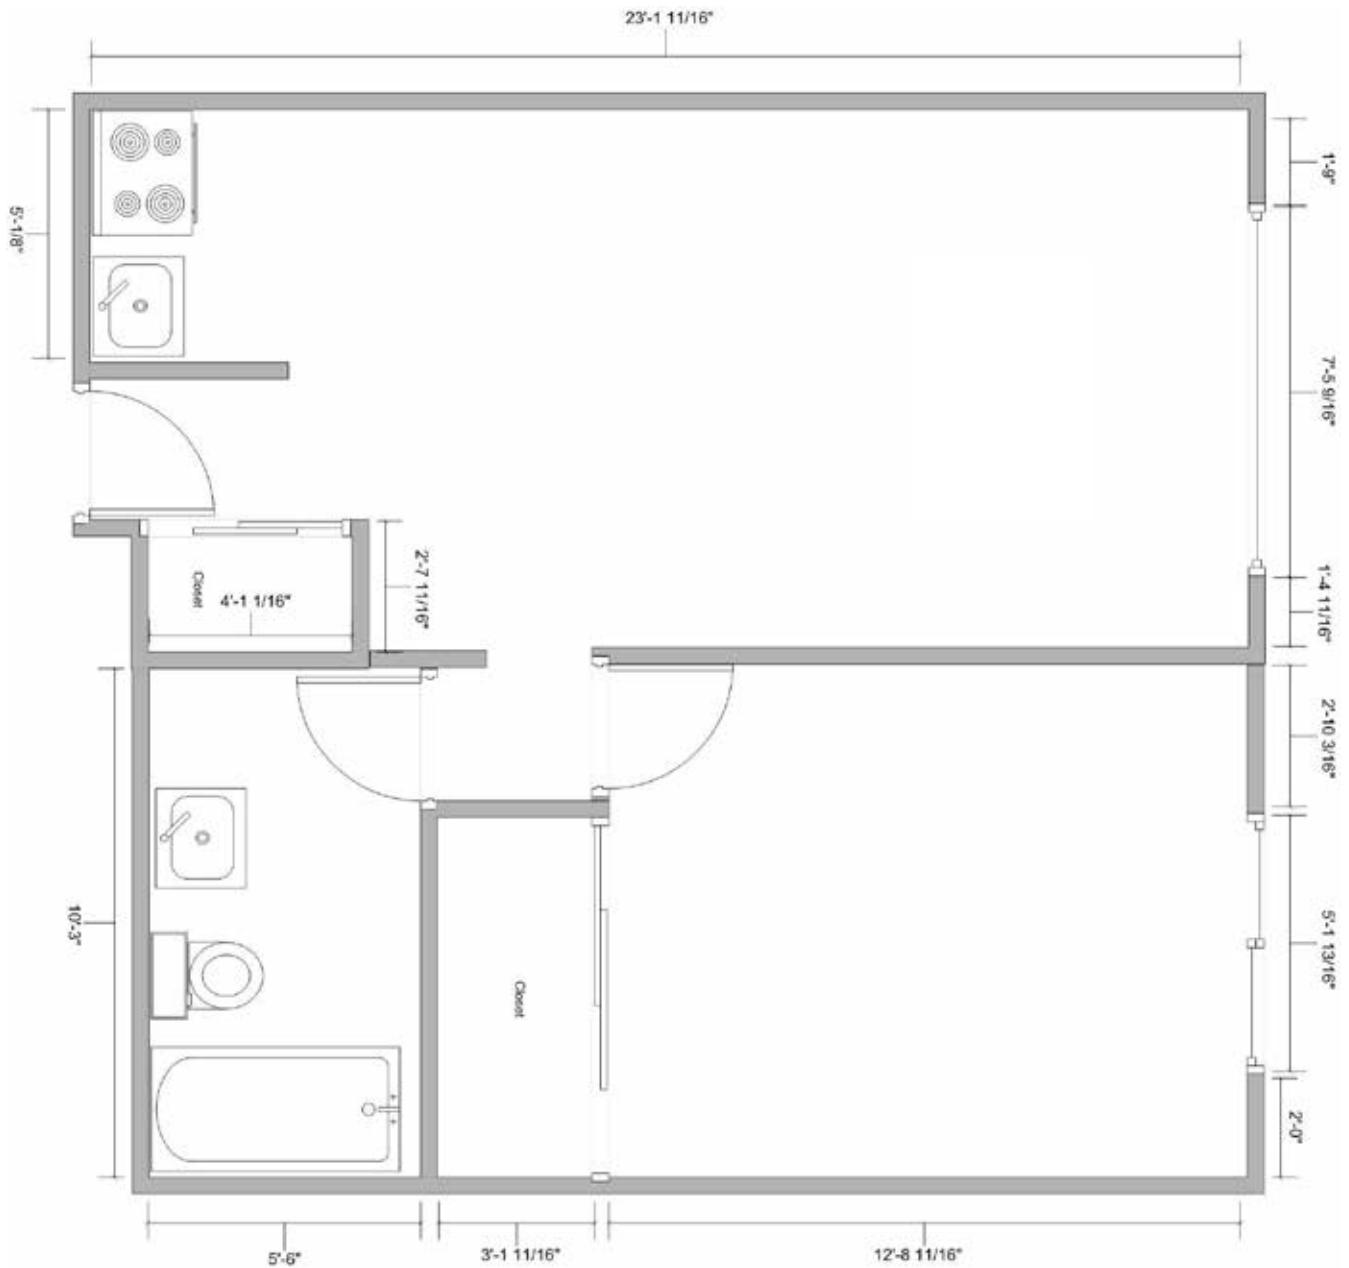

1 Bedroom, 1 Bath
 Independent Living & Assisted Living
 Suite Floor Plan 35

1200 Russell Way • Hayward, CA 94541 • 510.727.1700 • MorningStarSeniorLiving.com

All measurements are approximations.

1 Bedroom, 1 Bath
 Independent Living & Assisted Living
 Suite Floor Plan 36

1200 Russell Way • Hayward, CA 94541 • 510.727.1700 • MorningStarSeniorLiving.com

All measurements are approximations.

1 Bedroom, 1 Bath
 Independent Living & Assisted Living
 Suite Floor Plan 37

1200 Russell Way • Hayward, CA 94541 • 510.727.1700 • MorningStarSeniorLiving.com

All measurements are approximations.

1 Bedroom, 1 Bath
 Independent Living & Assisted Living
 Suite Floor Plan 38

1200 Russell Way • Hayward, CA 94541 • 510.727.1700 • MorningStarSeniorLiving.com

All measurements are approximations.