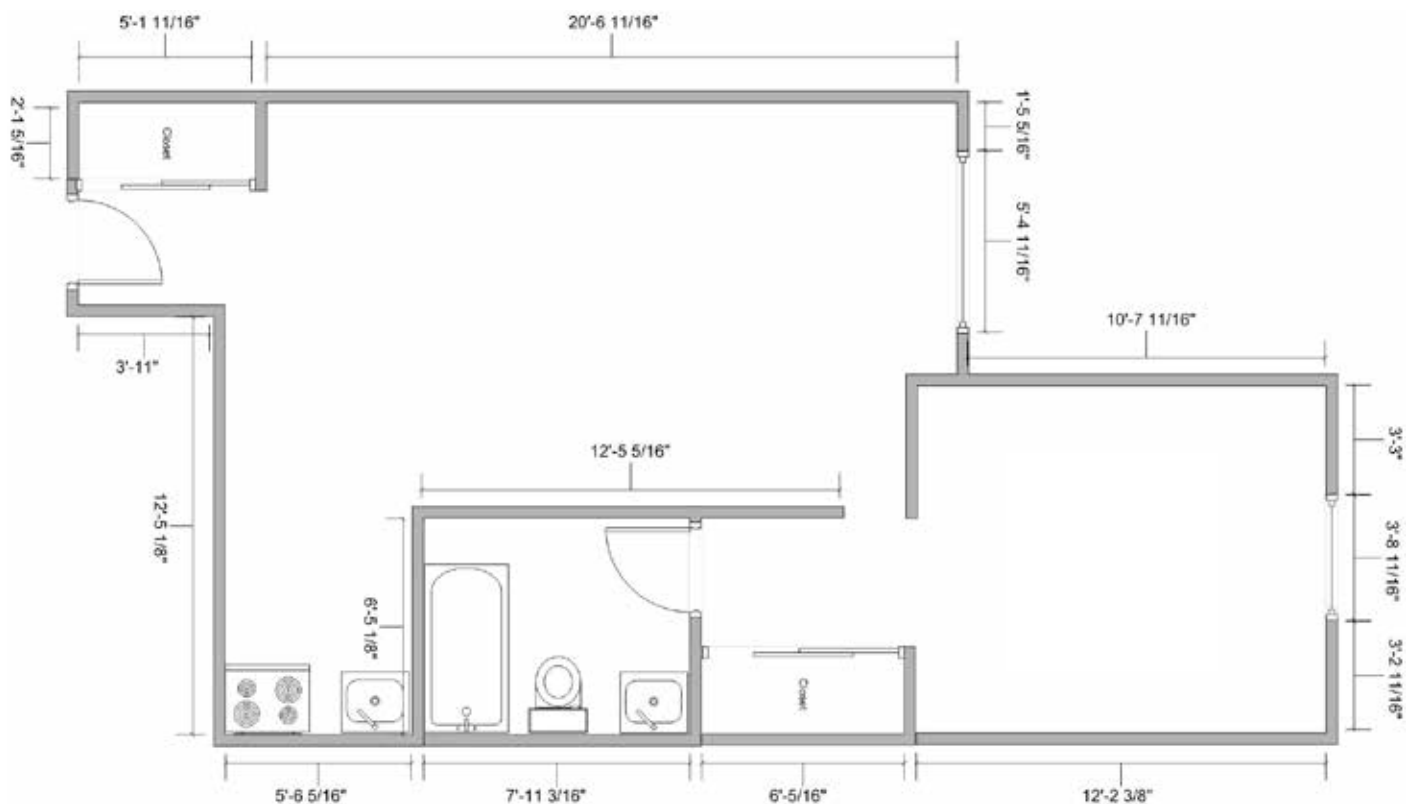

1200 Russell Way • Hayward, CA 94541 • 510.727.1700 • MorningStarSeniorLiving.com

All measurements are approximations.

1 Bedroom, 1 Bath
 Independent Living & Assisted Living
 Suite Floor Plan 33

1200 Russell Way • Hayward, CA 94541 • 510.727.1700 • MorningStarSeniorLiving.com

All measurements are approximations.

Alcove
 Independent Living & Assisted Living
 Suite Floor Plan 34

1200 Russell Way • Hayward, CA 94541 • 510.727.1700 • MorningStarSeniorLiving.com

All measurements are approximations.

1 Bedroom, 1 Bath
 Independent Living & Assisted Living
 Suite Floor Plan 35

1200 Russell Way • Hayward, CA 94541 • 510.727.1700 • MorningStarSeniorLiving.com

All measurements are approximations.

1 Bedroom, 1 Bath
 Independent Living & Assisted Living
 Suite Floor Plan 36