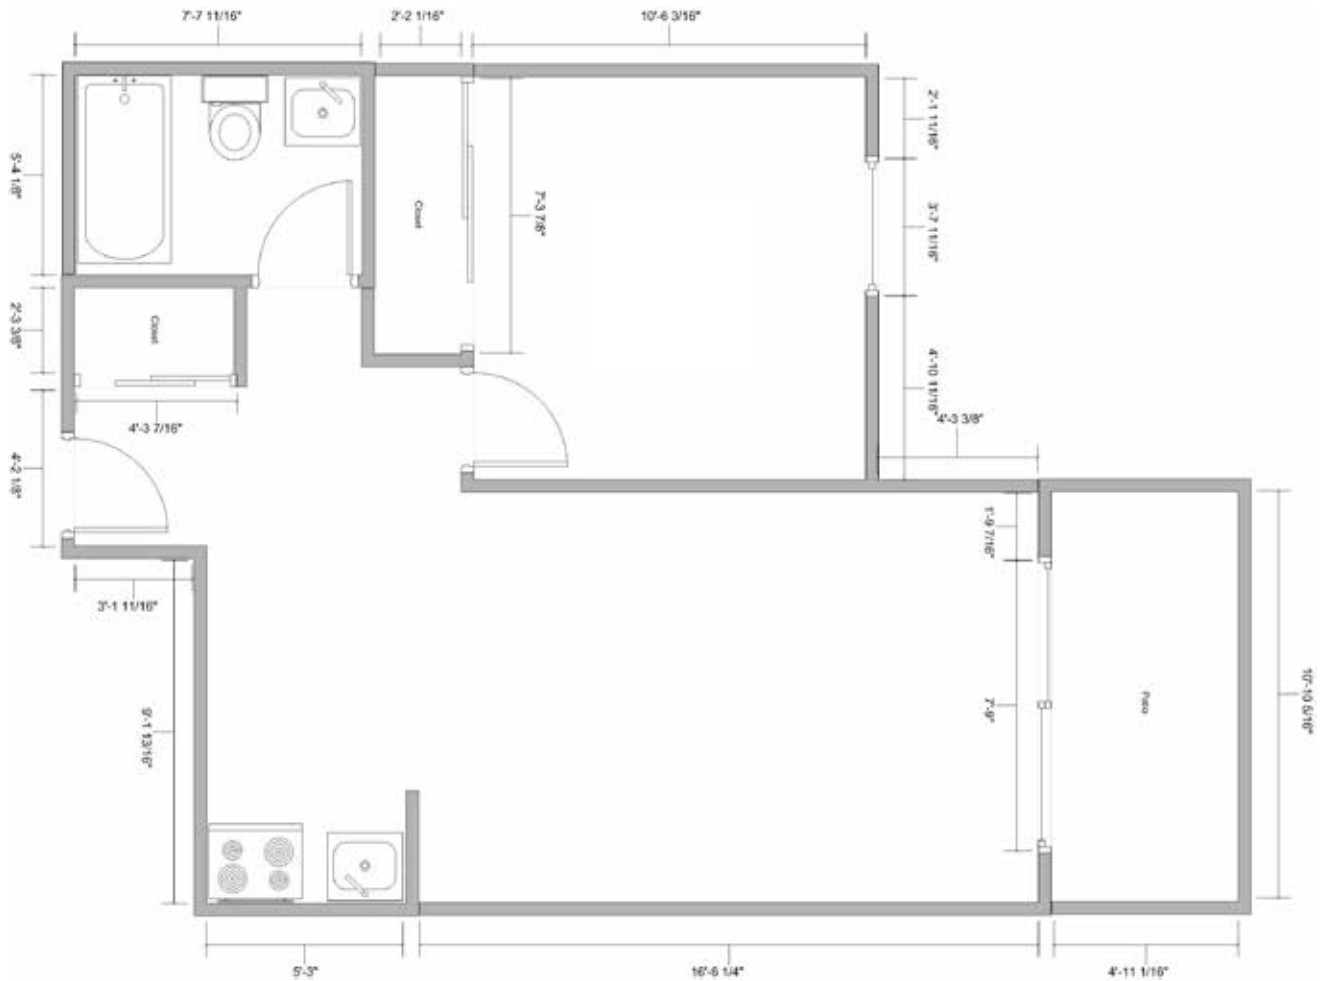

1 Bedroom, 1 Bath
 Independent Living & Assisted Living
 Suite Floor Plan 19

1200 Russell Way • Hayward, CA 94541 • 510.727.1700 • MorningStarSeniorLiving.com

All measurements are approximations.

1 Bedroom, 1 Bath
 Independent Living & Assisted Living
 Suite Floor Plan 20

1200 Russell Way • Hayward, CA 94541 • 510.727.1700 • MorningStarSeniorLiving.com

All measurements are approximations.

1 Bedroom, 1 Bath
 Independent Living & Assisted Living
 Suite Floor Plan 21

1200 Russell Way • Hayward, CA 94541 • 510.727.1700 • MorningStarSeniorLiving.com

All measurements are approximations.

1 Bedroom, 1 Bath
 Independent Living & Assisted Living
 Suite Floor Plan 22

1200 Russell Way • Hayward, CA 94541 • 510.727.1700 • MorningStarSeniorLiving.com

All measurements are approximations.