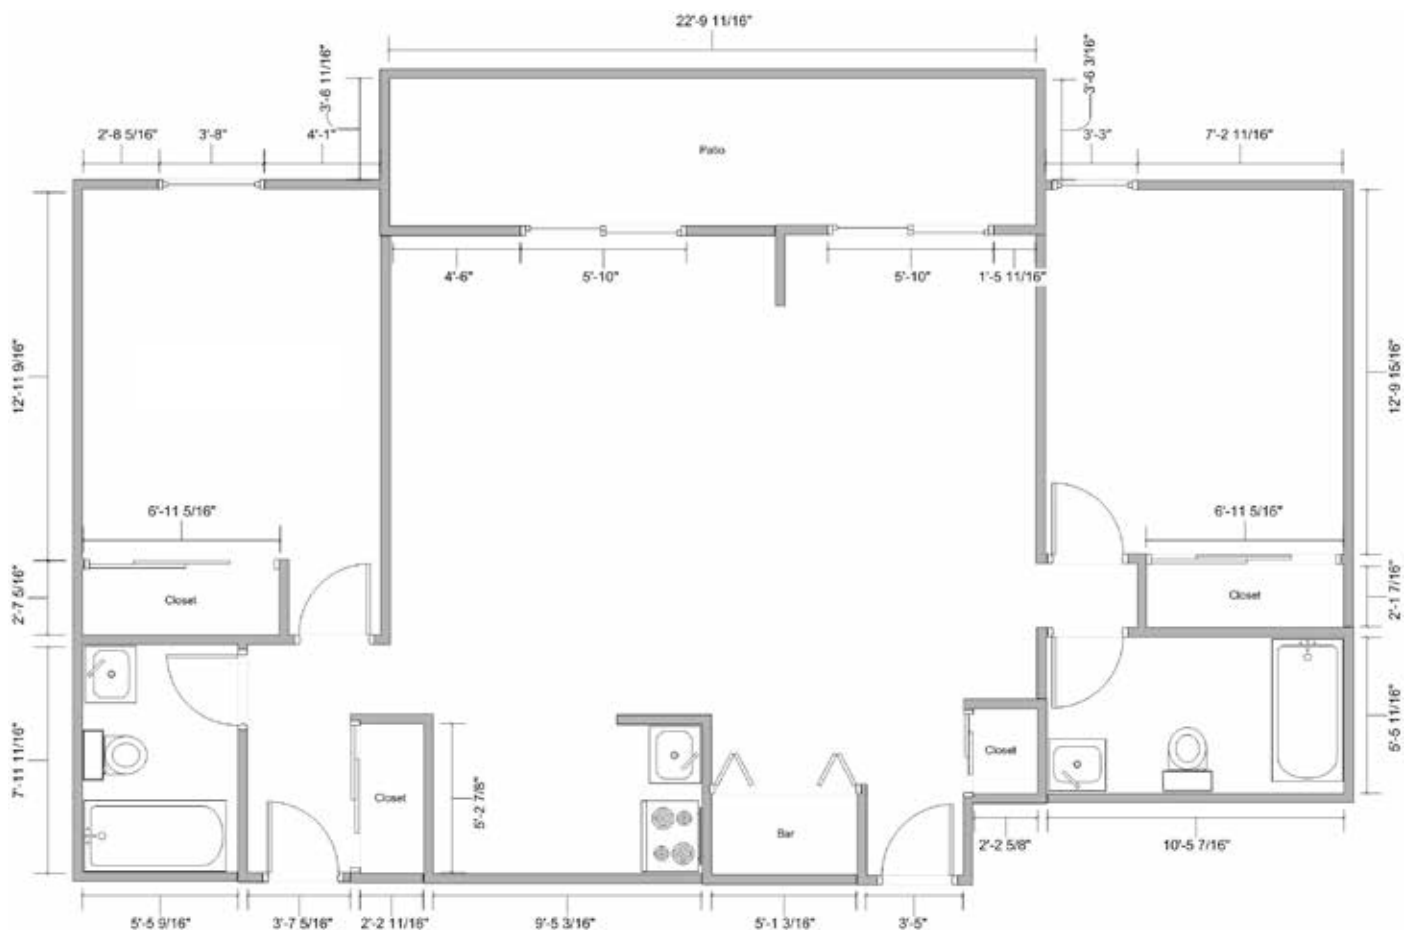

1 Bedroom, 1 Bath
 Independent Living & Assisted Living
 Suite Floor Plan 5

1200 Russell Way • Hayward, CA 94541 • 510.727.1700 • MorningStarSeniorLiving.com

All measurements are approximations.

1 Bedroom, 1 Bath
 Independent Living & Assisted Living
 Suite Floor Plan 6

1200 Russell Way • Hayward, CA 94541 • 510.727.1700 • MorningStarSeniorLiving.com

All measurements are approximations.

1 Bedroom, 1 Bath
 Independent Living & Assisted Living
 Suite Floor Plan 7

1200 Russell Way • Hayward, CA 94541 • 510.727.1700 • MorningStarSeniorLiving.com

All measurements are approximations.

2 Bedroom, 2 Bath
 Independent Living & Assisted Living
 Suite Floor Plan 8/9

1200 Russell Way • Hayward, CA 94541 • 510.727.1700 • MorningStarSeniorLiving.com

All measurements are approximations.

1 Bedroom, 1 Bath
 Independent Living & Assisted Living
 Suite Floor Plan 10

1200 Russell Way • Hayward, CA 94541 • 510.727.1700 • MorningStarSeniorLiving.com

All measurements are approximations.

1 Bedroom, 1 Bath
 Independent Living & Assisted Living
 Suite Floor Plan 11