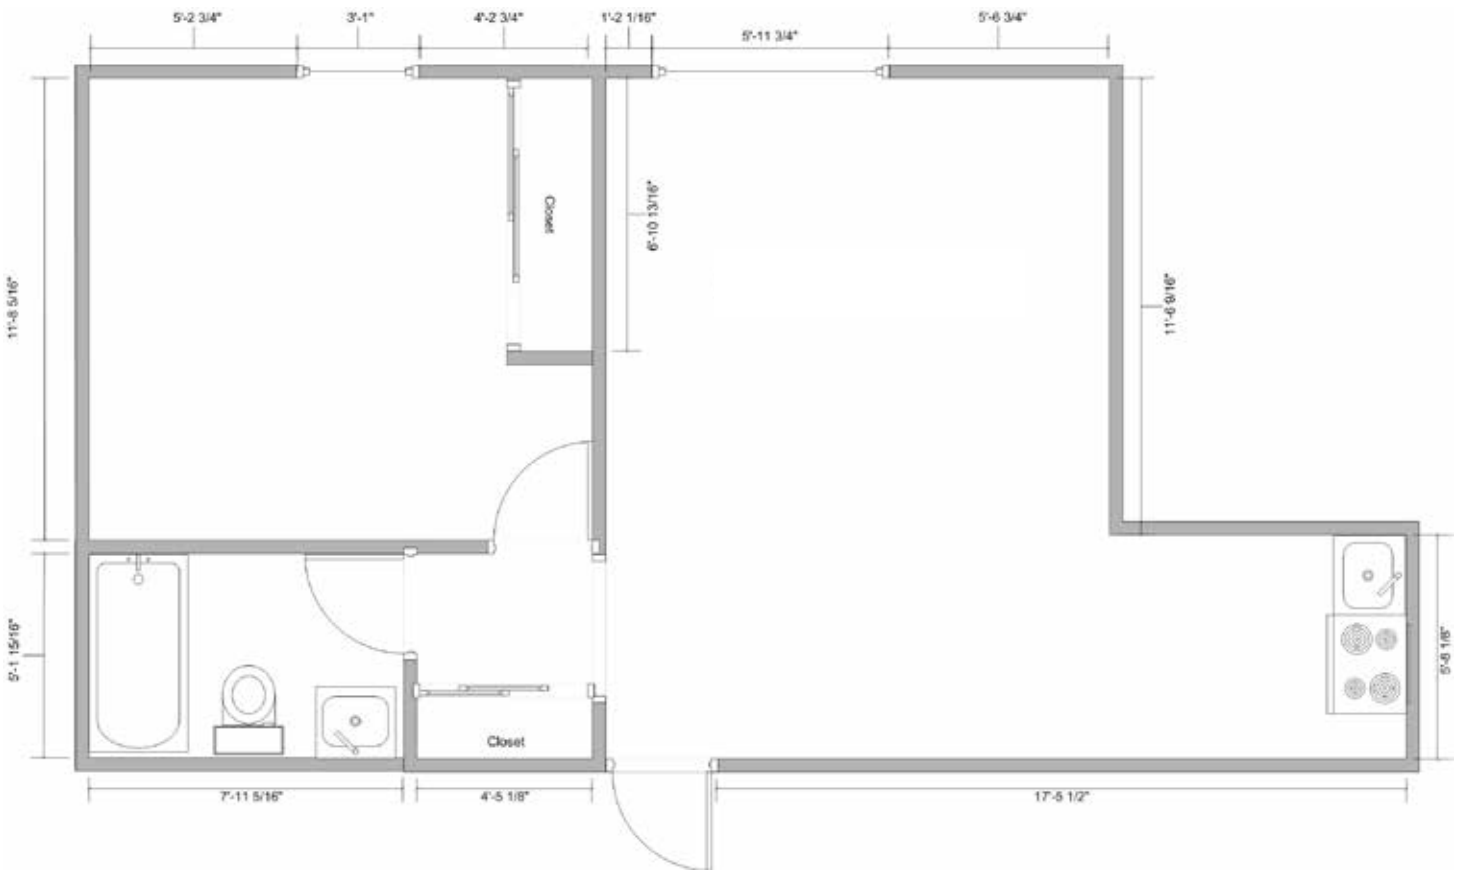

1200 Russell Way • Hayward, CA 94541 • 510.727.1700 • MorningStarSeniorLiving.com

All measurements are approximations.

2 Bedroom, 1 Bath
 Independent Living & Assisted Living
 Suite Floor Plan 29

1200 Russell Way • Hayward, CA 94541 • 510.727.1700 • MorningStarSeniorLiving.com

All measurements are approximations.

1 Bedroom, 1 Bath
 Independent Living & Assisted Living
 Suite Floor Plan 30

1200 Russell Way • Hayward, CA 94541 • 510.727.1700 • MorningStarSeniorLiving.com

All measurements are approximations.

Studio
 Independent Living & Assisted Living
 Suite Floor Plan 31

1200 Russell Way • Hayward, CA 94541 • 510.727.1700 • MorningStarSeniorLiving.com

All measurements are approximations.

1 Bedroom, 1 Bath
 Independent Living & Assisted Living
 Suite Floor Plan 32

All measurements are approximations.

Alcove
 Independent Living & Assisted Living
 Suite Floor Plan 34

1200 Russell Way • Hayward, CA 94541 • 510.727.1700 • MorningStarSeniorLiving.com

All measurements are approximations.