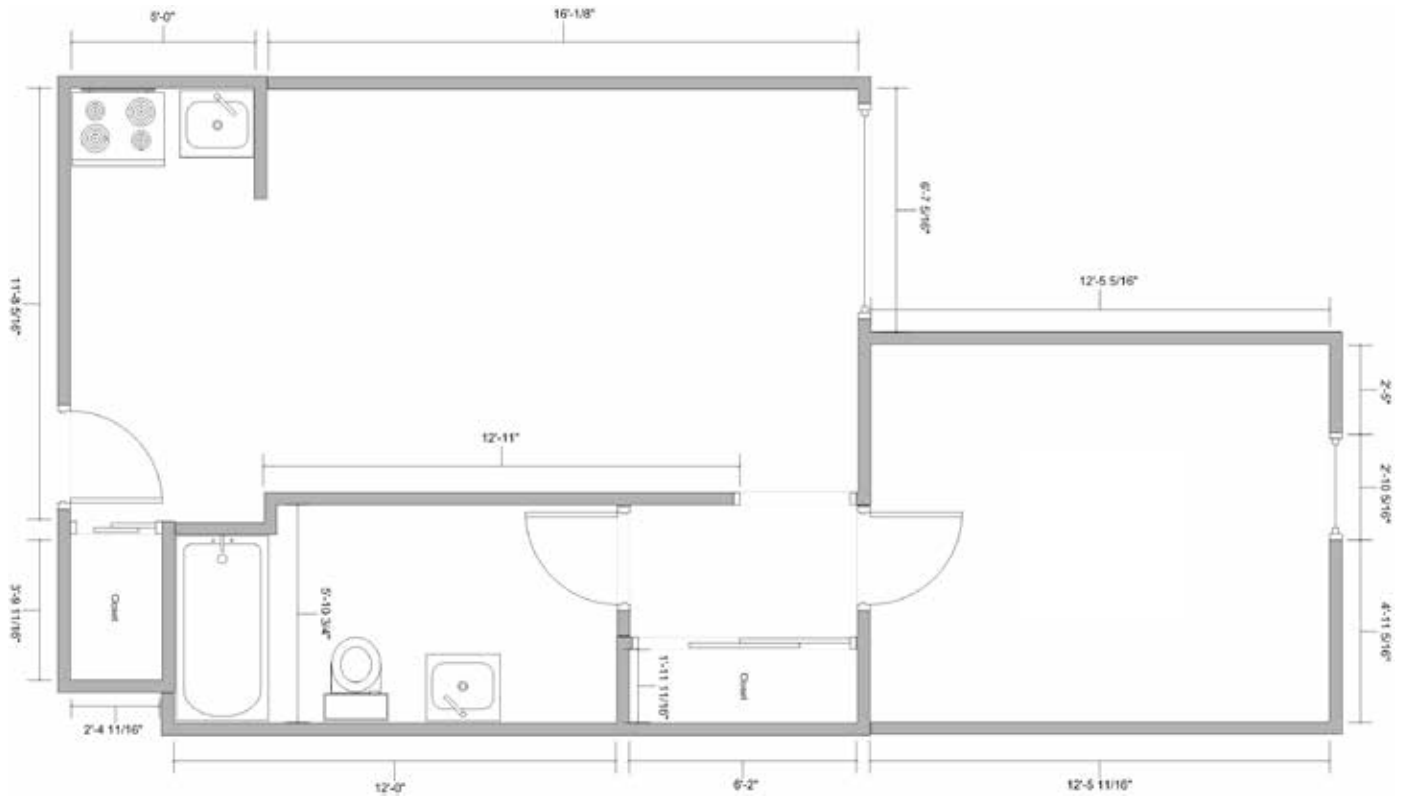

1200 Russell Way • Hayward, CA 94541 • 510.727.1700 • MorningStarSeniorLiving.com

All measurements are approximations.

1 Bedroom, 1 Bath
 Independent Living & Assisted Living
 Suite Floor Plan 25

1200 Russell Way • Hayward, CA 94541 • 510.727.1700 • MorningStarSeniorLiving.com

All measurements are approximations.

1 Bedroom, 1 Bath
 Independent Living & Assisted Living
 Suite Floor Plan 26

1200 Russell Way • Hayward, CA 94541 • 510.727.1700 • MorningStarSeniorLiving.com

All measurements are approximations.

1 Bedroom, 1 Bath
 Independent Living & Assisted Living
 Suite Floor Plan 27

1200 Russell Way • Hayward, CA 94541 • 510.727.1700 • MorningStarSeniorLiving.com

All measurements are approximations.

1 Bedroom, 1 Bath
 Independent Living & Assisted Living
 Suite Floor Plan 28