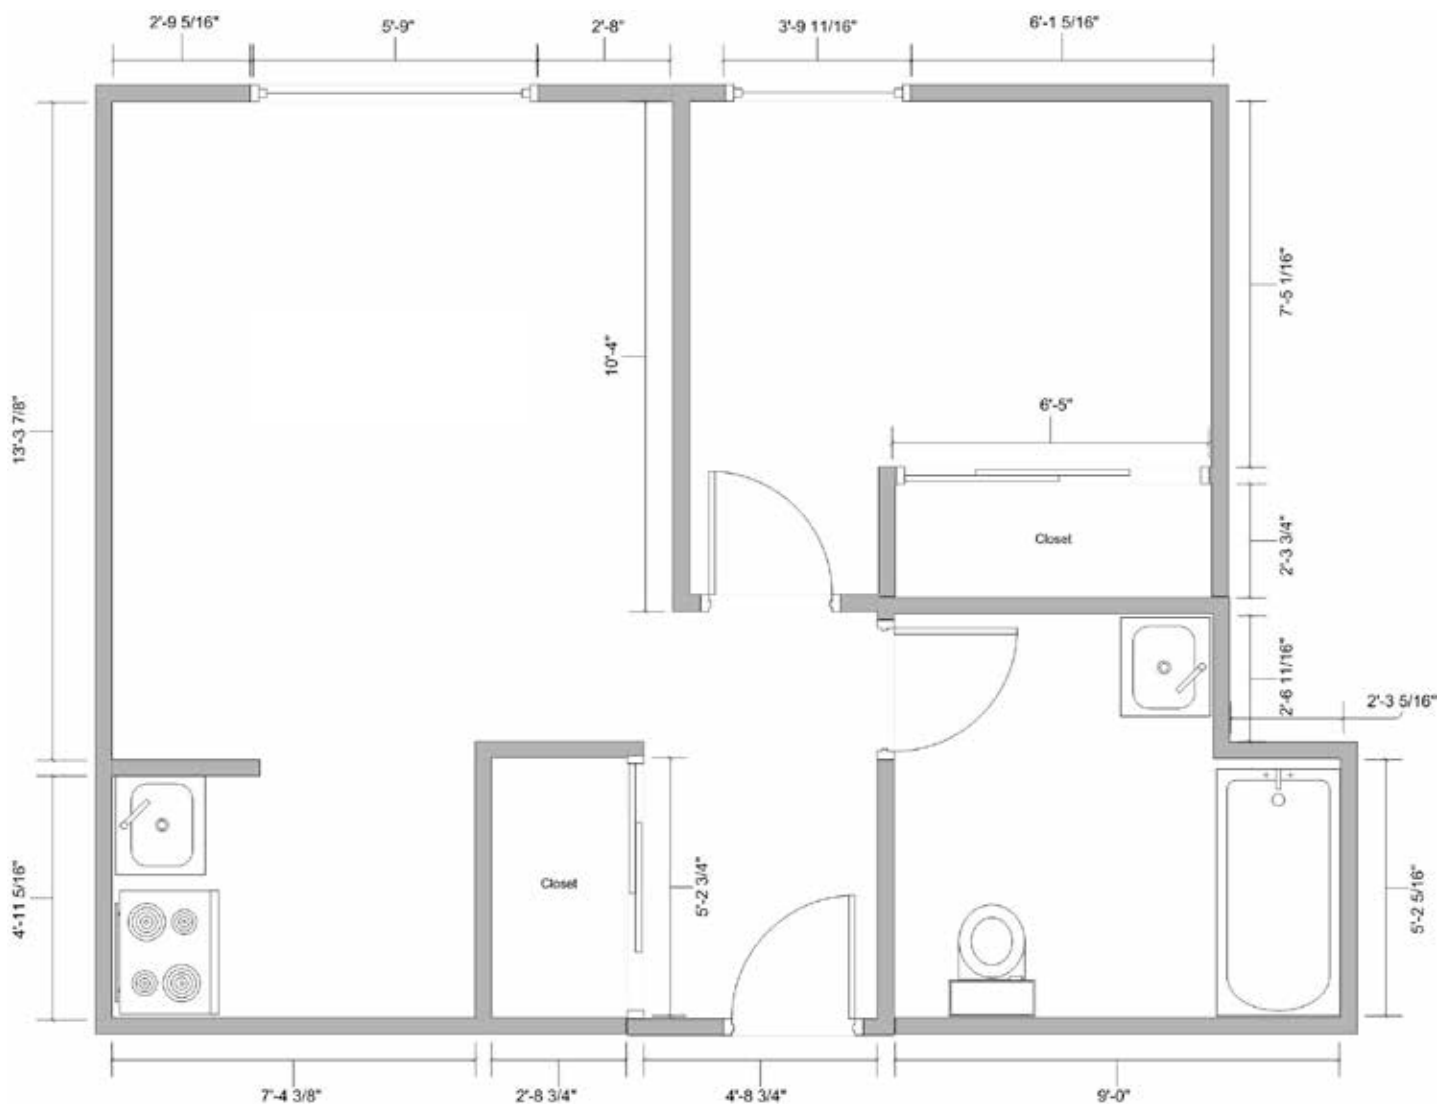

1 Bedroom, 1 Bath
 Independent Living & Assisted Living
 Suite Floor Plan 1

1200 Russell Way • Hayward, CA 94541 • 510.727.1700 • MorningStarSeniorLiving.com

All measurements are approximations.

1 Bedroom, 1 Bath
 Independent Living & Assisted Living
 Suite Floor Plan 2

1200 Russell Way • Hayward, CA 94541 • 510.727.1700 • MorningStarSeniorLiving.com

All measurements are approximations.

1 Bedroom, 1 Bath
 Independent Living & Assisted Living
 Suite Floor Plan 3

1200 Russell Way • Hayward, CA 94541 • 510.727.1700 • MorningStarSeniorLiving.com

All measurements are approximations.

1 Bedroom, 1 Bath
 Independent Living & Assisted Living
 Suite Floor Plan 4

1200 Russell Way • Hayward, CA 94541 • 510.727.1700 • MorningStarSeniorLiving.com

All measurements are approximations.

1 Bedroom, 1 Bath
 Independent Living & Assisted Living
 Suite Floor Plan 5

1200 Russell Way • Hayward, CA 94541 • 510.727.1700 • MorningStarSeniorLiving.com

All measurements are approximations.

1 Bedroom, 1 Bath
 Independent Living & Assisted Living
 Suite Floor Plan 6