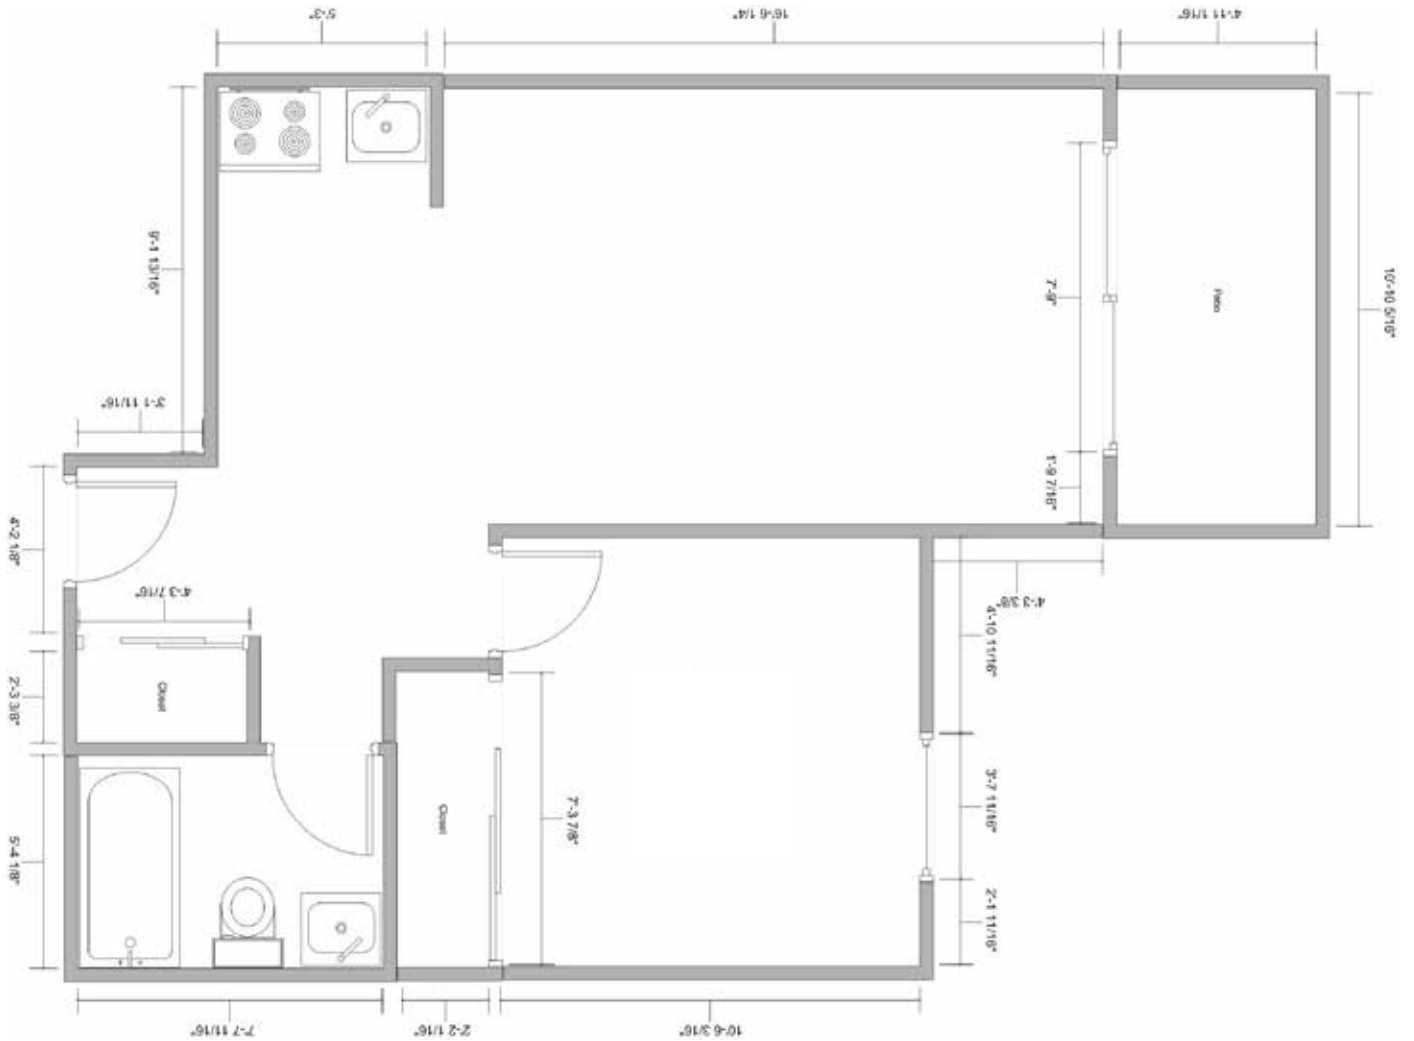

1200 Russell Way • Hayward, CA 94541 • 510.727.1700 • MorningStarSeniorLiving.com

All measurements are approximations.

1 Bedroom, 1 Bath
 Independent Living & Assisted Living
 Suite Floor Plan 21

1200 Russell Way • Hayward, CA 94541 • 510.727.1700 • MorningStarSeniorLiving.com

All measurements are approximations.

1 Bedroom, 1 Bath
 Independent Living & Assisted Living
 Suite Floor Plan 22

1200 Russell Way • Hayward, CA 94541 • 510.727.1700 • MorningStarSeniorLiving.com

All measurements are approximations.

1 Bedroom, 1 Bath Independent Living & Assisted Living Suite Floor Plan 23

1200 Russell Way • Hayward, CA 94541 • 510.727.1700 • MorningStarSeniorLiving.com

All measurements are approximations.

1 Bedroom, 1 Bath
 Independent Living & Assisted Living
 Suite Floor Plan 24