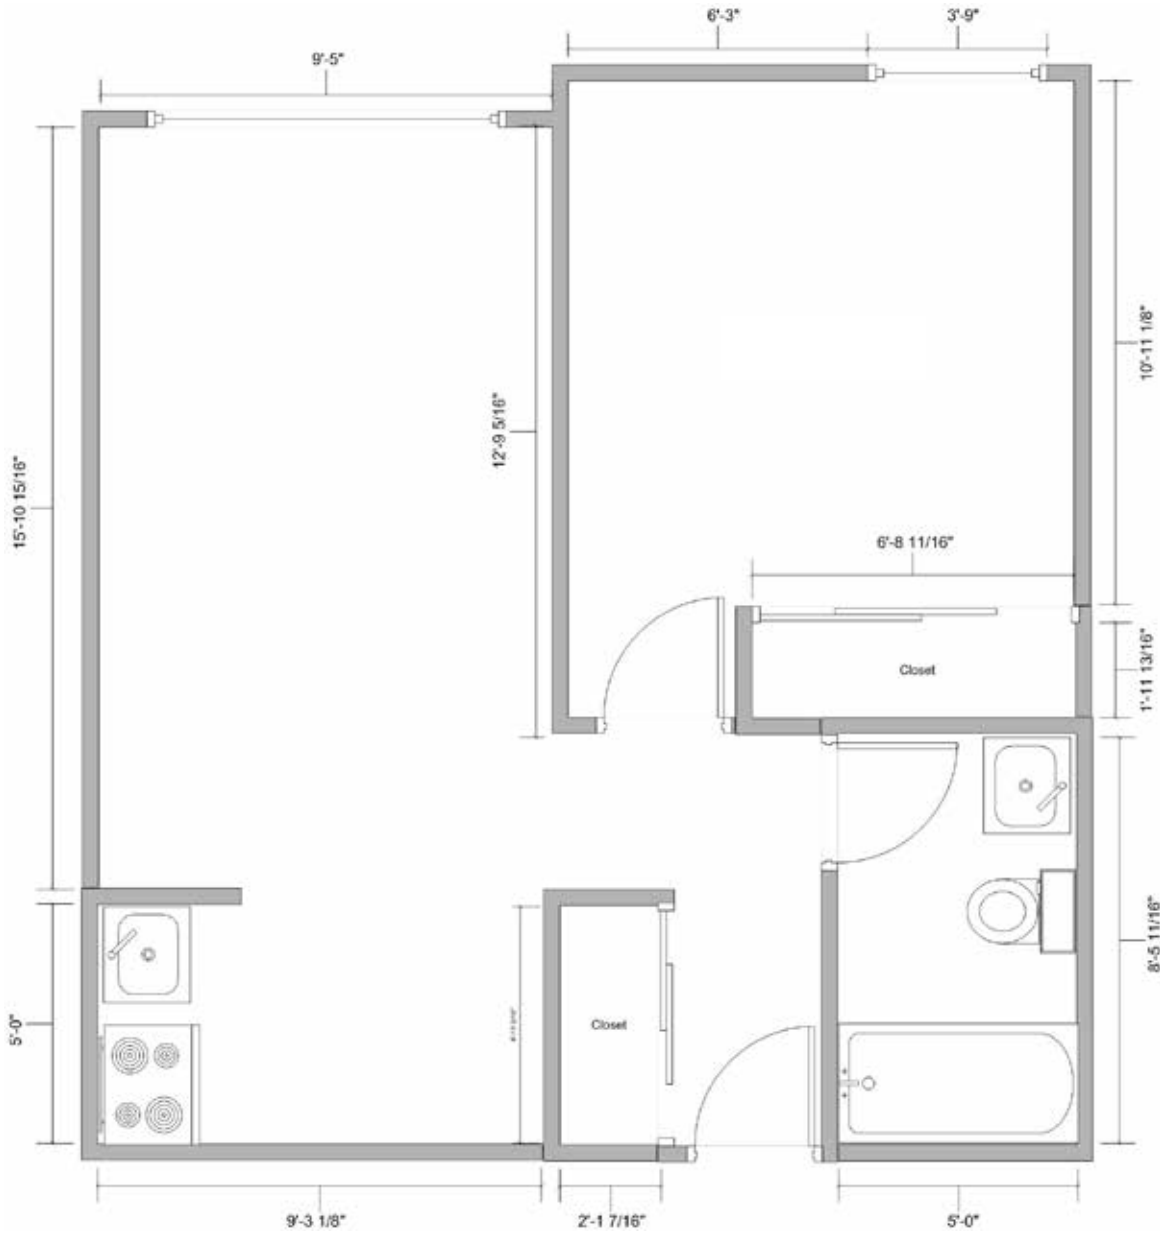

All measurements are approximations.

1 Bedroom, 1 Bath
 Independent Living & Assisted Living
 Suite Floor Plan 30

1200 Russell Way • Hayward, CA 94541 • 510.727.1700 • MorningStarSeniorLiving.com

All measurements are approximations.

Studio
 Independent Living & Assisted Living
 Suite Floor Plan 31

1200 Russell Way • Hayward, CA 94541 • 510.727.1700 • MorningStarSeniorLiving.com

All measurements are approximations.

1 Bedroom, 1 Bath
 Independent Living & Assisted Living
 Suite Floor Plan 32

1200 Russell Way • Hayward, CA 94541 • 510.727.1700 • MorningStarSeniorLiving.com

All measurements are approximations.

1 Bedroom, 1 Bath
 Independent Living & Assisted Living
 Suite Floor Plan 33

1200 Russell Way • Hayward, CA 94541 • 510.727.1700 • MorningStarSeniorLiving.com

All measurements are approximations.

Alcove
 Independent Living & Assisted Living
 Suite Floor Plan 34

1200 Russell Way • Hayward, CA 94541 • 510.727.1700 • MorningStarSeniorLiving.com

All measurements are approximations.