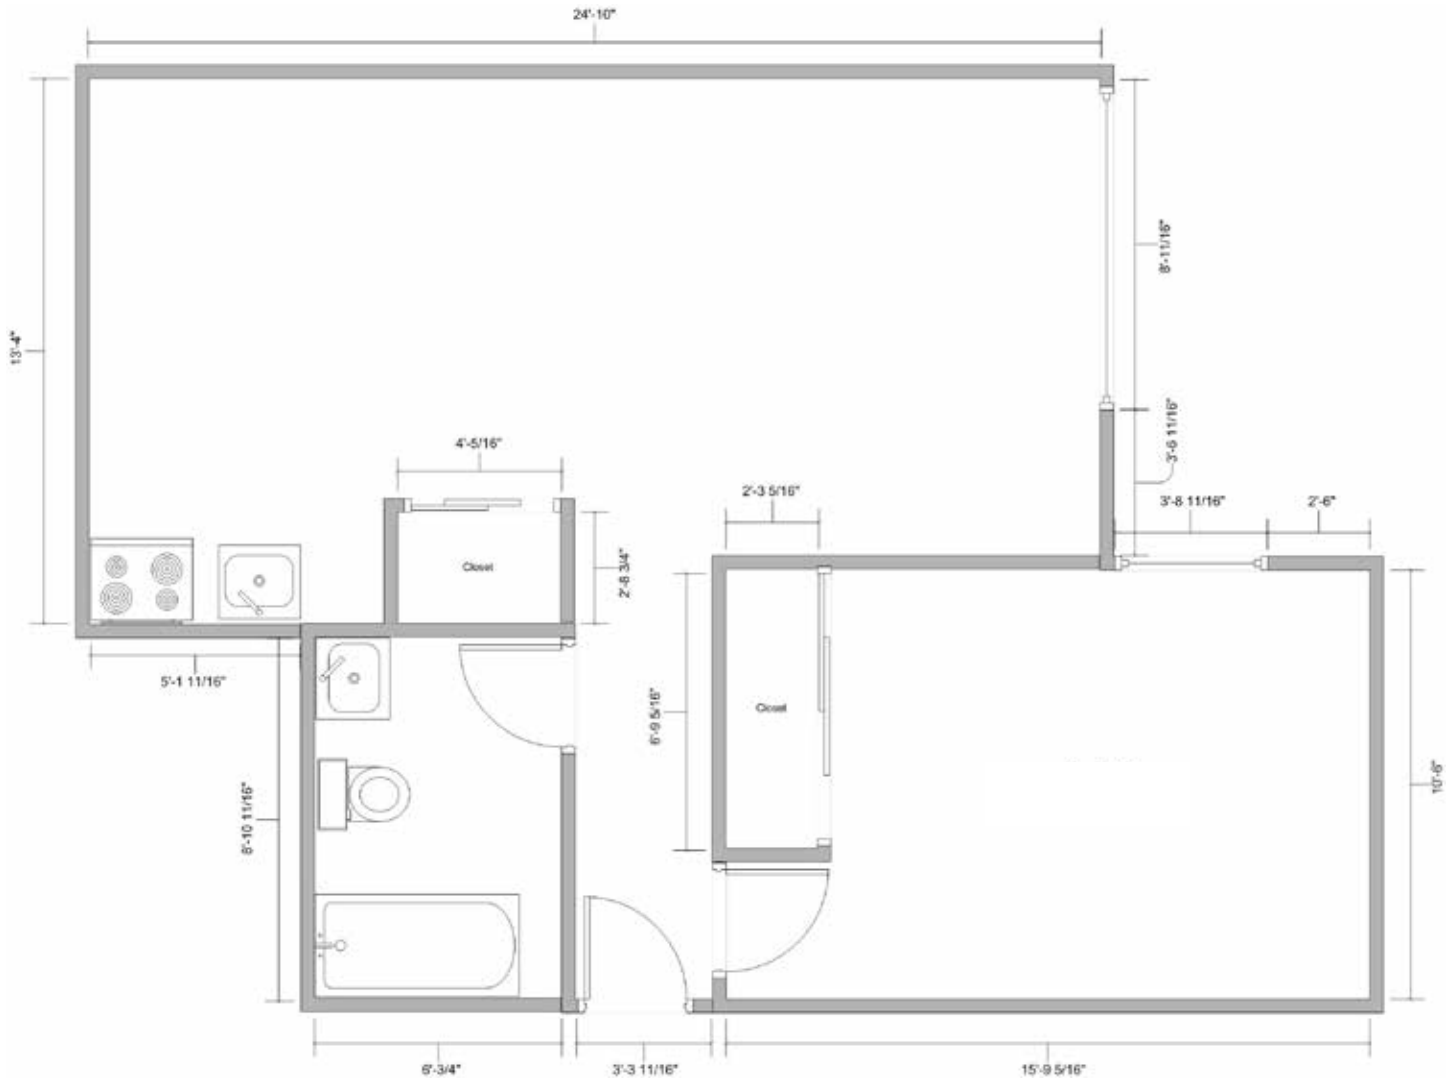

1200 Russell Way • Hayward, CA 94541 • 510.727.1700 • MorningStarSeniorLiving.com

All measurements are approximations.

1 Bedroom, 1 Bath
 Independent Living & Assisted Living
 Suite Floor Plan 12

1200 Russell Way • Hayward, CA 94541 • 510.727.1700 • MorningStarSeniorLiving.com

All measurements are approximations.

1 Bedroom, 1 Bath
 Independent Living & Assisted Living
 Suite Floor Plan 13

1200 Russell Way • Hayward, CA 94541 • 510.727.1700 • MorningStarSeniorLiving.com

All measurements are approximations.

1 Bedroom, 1 Bath
 Independent Living & Assisted Living
 Suite Floor Plan 14

1200 Russell Way • Hayward, CA 94541 • 510.727.1700 • MorningStarSeniorLiving.com

All measurements are approximations.

1 Bedroom, 1 Bath
 Independent Living & Assisted Living
 Suite Floor Plan 16