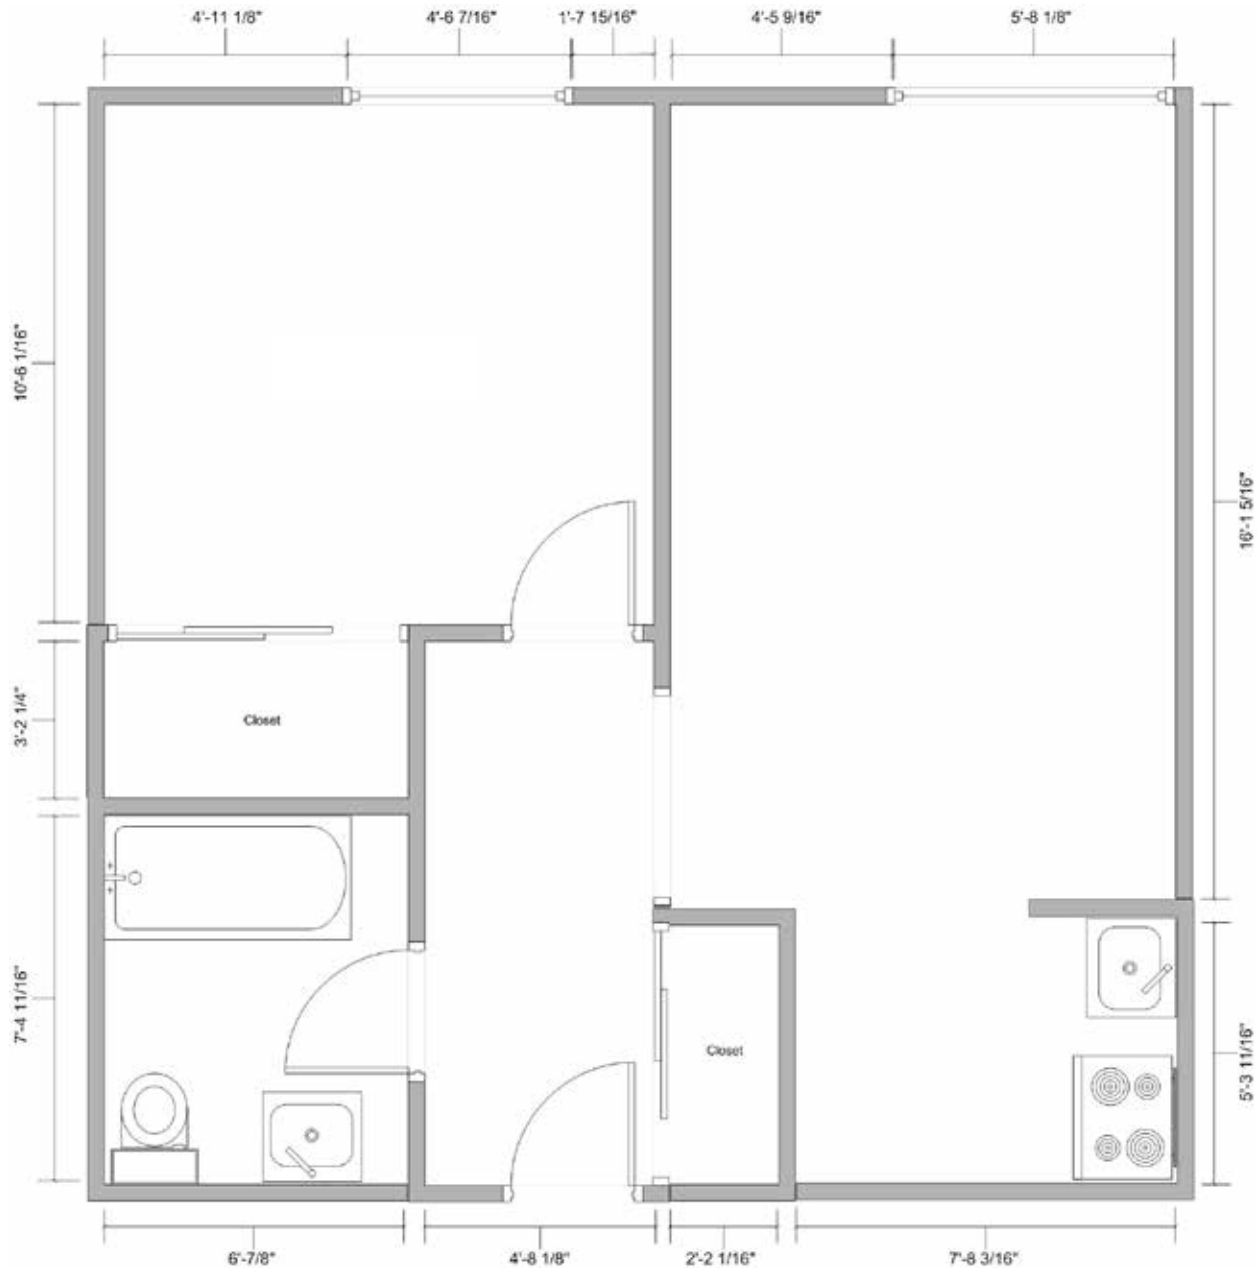

1 Bedroom, 1 Bath
 Independent Living & Assisted Living
 Suite Floor Plan 10

1200 Russell Way • Hayward, CA 94541 • 510.727.1700 • MorningStarSeniorLiving.com

All measurements are approximations.

1 Bedroom, 1 Bath
 Independent Living & Assisted Living
 Suite Floor Plan 11

1200 Russell Way • Hayward, CA 94541 • 510.727.1700 • MorningStarSeniorLiving.com

All measurements are approximations.

1 Bedroom, 1 Bath
 Independent Living & Assisted Living
 Suite Floor Plan 12

1200 Russell Way • Hayward, CA 94541 • 510.727.1700 • MorningStarSeniorLiving.com

All measurements are approximations.

1 Bedroom, 1 Bath
 Independent Living & Assisted Living
 Suite Floor Plan 13

1200 Russell Way • Hayward, CA 94541 • 510.727.1700 • MorningStarSeniorLiving.com

All measurements are approximations.

1 Bedroom, 1 Bath
 Independent Living & Assisted Living
 Suite Floor Plan 14

1200 Russell Way • Hayward, CA 94541 • 510.727.1700 • MorningStarSeniorLiving.com

All measurements are approximations.

1 Bedroom, 1 Bath
 Independent Living & Assisted Living
 Suite Floor Plan 16