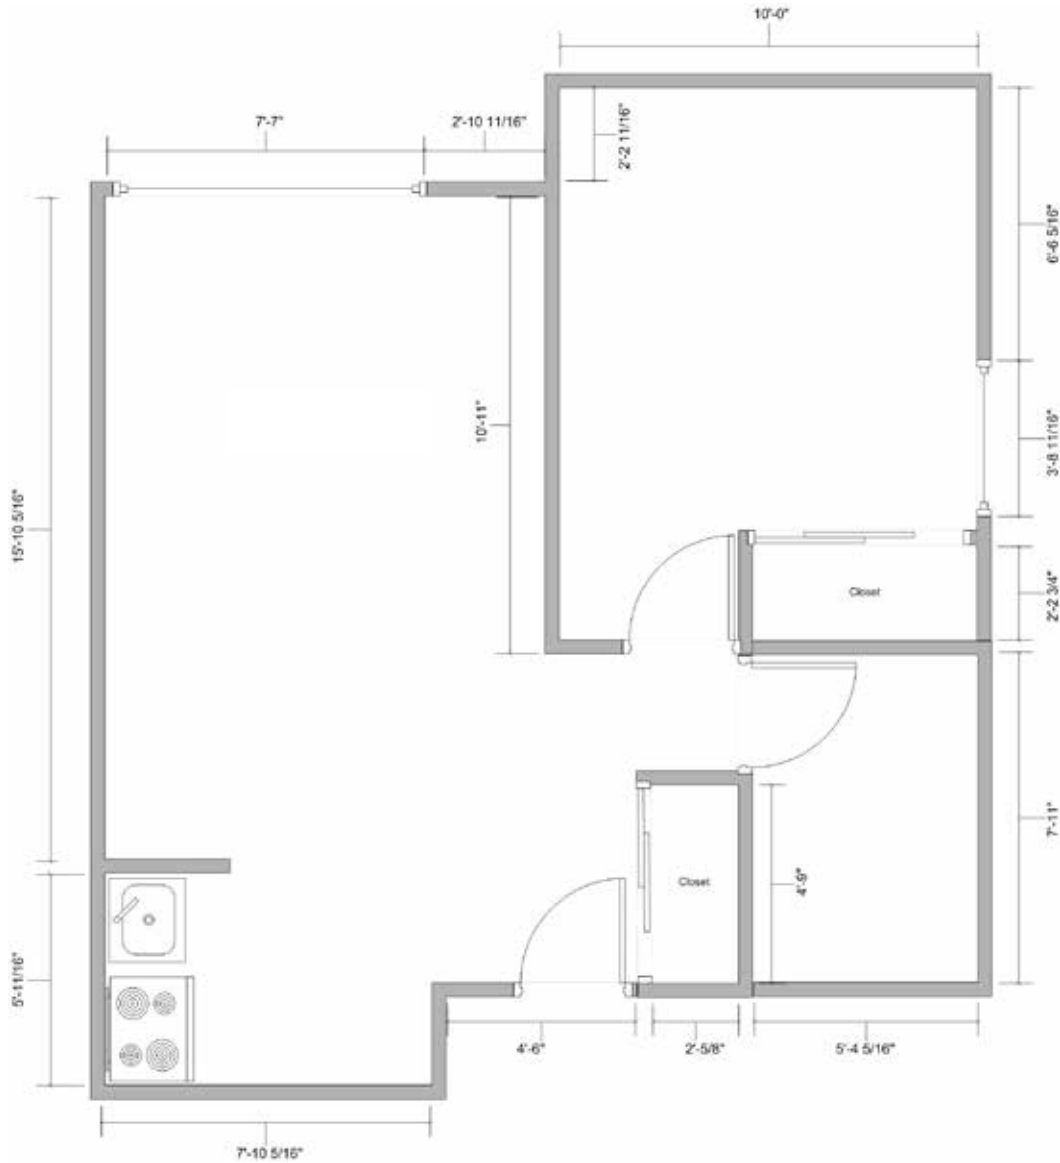

1200 Russell Way • Hayward, CA 94541 • 510.727.1700 • MorningStarSeniorLiving.com

All measurements are approximations.

1 Bedroom, 1 Bath
 Independent Living & Assisted Living
 Suite Floor Plan 17

1200 Russell Way • Hayward, CA 94541 • 510.727.1700 • MorningStarSeniorLiving.com

All measurements are approximations.

1 Bedroom, 1 Bath
 Independent Living & Assisted Living
 Suite Floor Plan 18

1200 Russell Way • Hayward, CA 94541 • 510.727.1700 • MorningStarSeniorLiving.com

All measurements are approximations.

1 Bedroom, 1 Bath
 Independent Living & Assisted Living
 Suite Floor Plan 19

1200 Russell Way • Hayward, CA 94541 • 510.727.1700 • MorningStarSeniorLiving.com

All measurements are approximations.

1 Bedroom, 1 Bath
 Independent Living & Assisted Living
 Suite Floor Plan 20

1200 Russell Way • Hayward, CA 94541 • 510.727.1700 • MorningStarSeniorLiving.com

All measurements are approximations.

1 Bedroom, 1 Bath
 Independent Living & Assisted Living
 Suite Floor Plan 21

1200 Russell Way • Hayward, CA 94541 • 510.727.1700 • MorningStarSeniorLiving.com