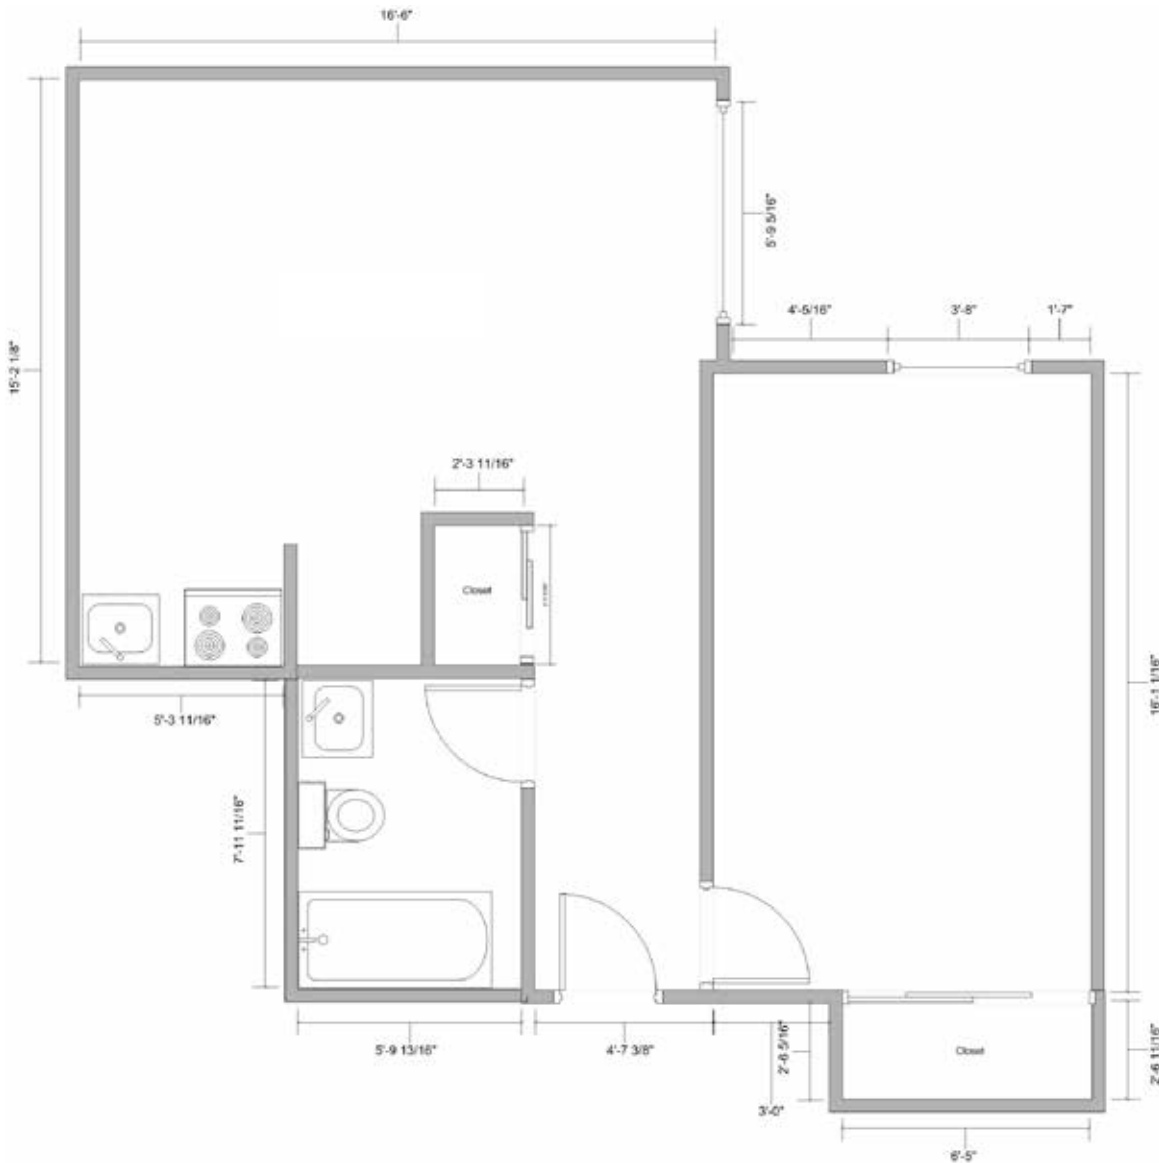

1200 Russell Way • Hayward, CA 94541 • 510.727.1700 • MorningStarSeniorLiving.com

All measurements are approximations.

1 Bedroom, 1 Bath
 Independent Living & Assisted Living
 Suite Floor Plan 21

1200 Russell Way • Hayward, CA 94541 • 510.727.1700 • MorningStarSeniorLiving.com

All measurements are approximations.

1 Bedroom, 1 Bath
 Independent Living & Assisted Living
 Suite Floor Plan 22

1200 Russell Way • Hayward, CA 94541 • 510.727.1700 • MorningStarSeniorLiving.com

All measurements are approximations.

1 Bedroom, 1 Bath Independent Living & Assisted Living Suite Floor Plan 23

1200 Russell Way • Hayward, CA 94541 • 510.727.1700 • MorningStarSeniorLiving.com

All measurements are approximations.

1 Bedroom, 1 Bath
 Independent Living & Assisted Living
 Suite Floor Plan 24