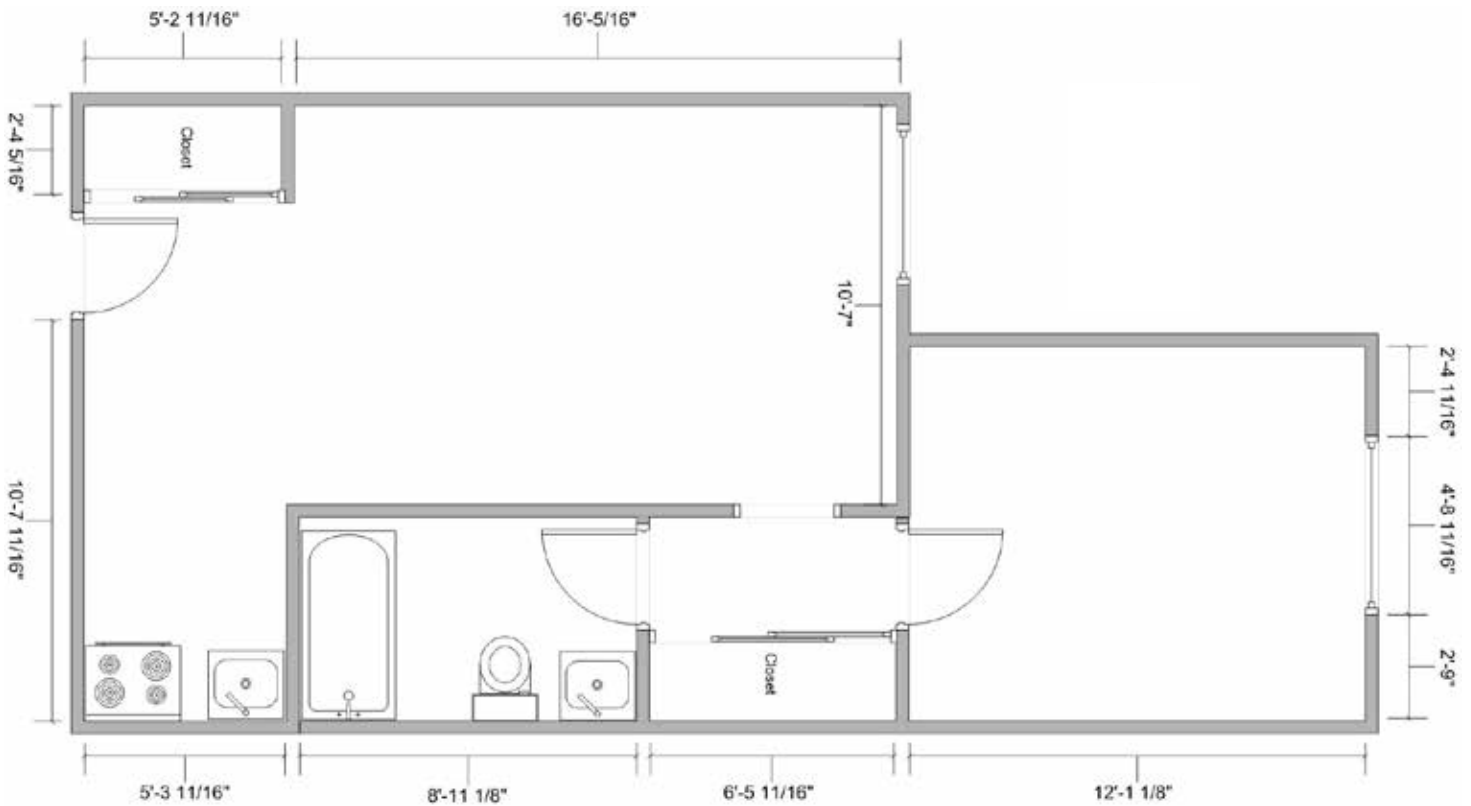

All measurements are approximations.

2 Bedroom, 2 Bath
 Independent Living & Assisted Living
 Suite Floor Plan 8/9

1200 Russell Way • Hayward, CA 94541 • 510.727.1700 • MorningStarSeniorLiving.com

All measurements are approximations.

1 Bedroom, 1 Bath
 Independent Living & Assisted Living
 Suite Floor Plan 10

1200 Russell Way • Hayward, CA 94541 • 510.727.1700 • MorningStarSeniorLiving.com

All measurements are approximations.

1 Bedroom, 1 Bath
 Independent Living & Assisted Living
 Suite Floor Plan 11

1200 Russell Way • Hayward, CA 94541 • 510.727.1700 • MorningStarSeniorLiving.com

All measurements are approximations.

1 Bedroom, 1 Bath
 Independent Living & Assisted Living
 Suite Floor Plan 12

1200 Russell Way • Hayward, CA 94541 • 510.727.1700 • MorningStarSeniorLiving.com

All measurements are approximations.

1 Bedroom, 1 Bath
 Independent Living & Assisted Living
 Suite Floor Plan 13

1200 Russell Way • Hayward, CA 94541 • 510.727.1700 • MorningStarSeniorLiving.com

All measurements are approximations.