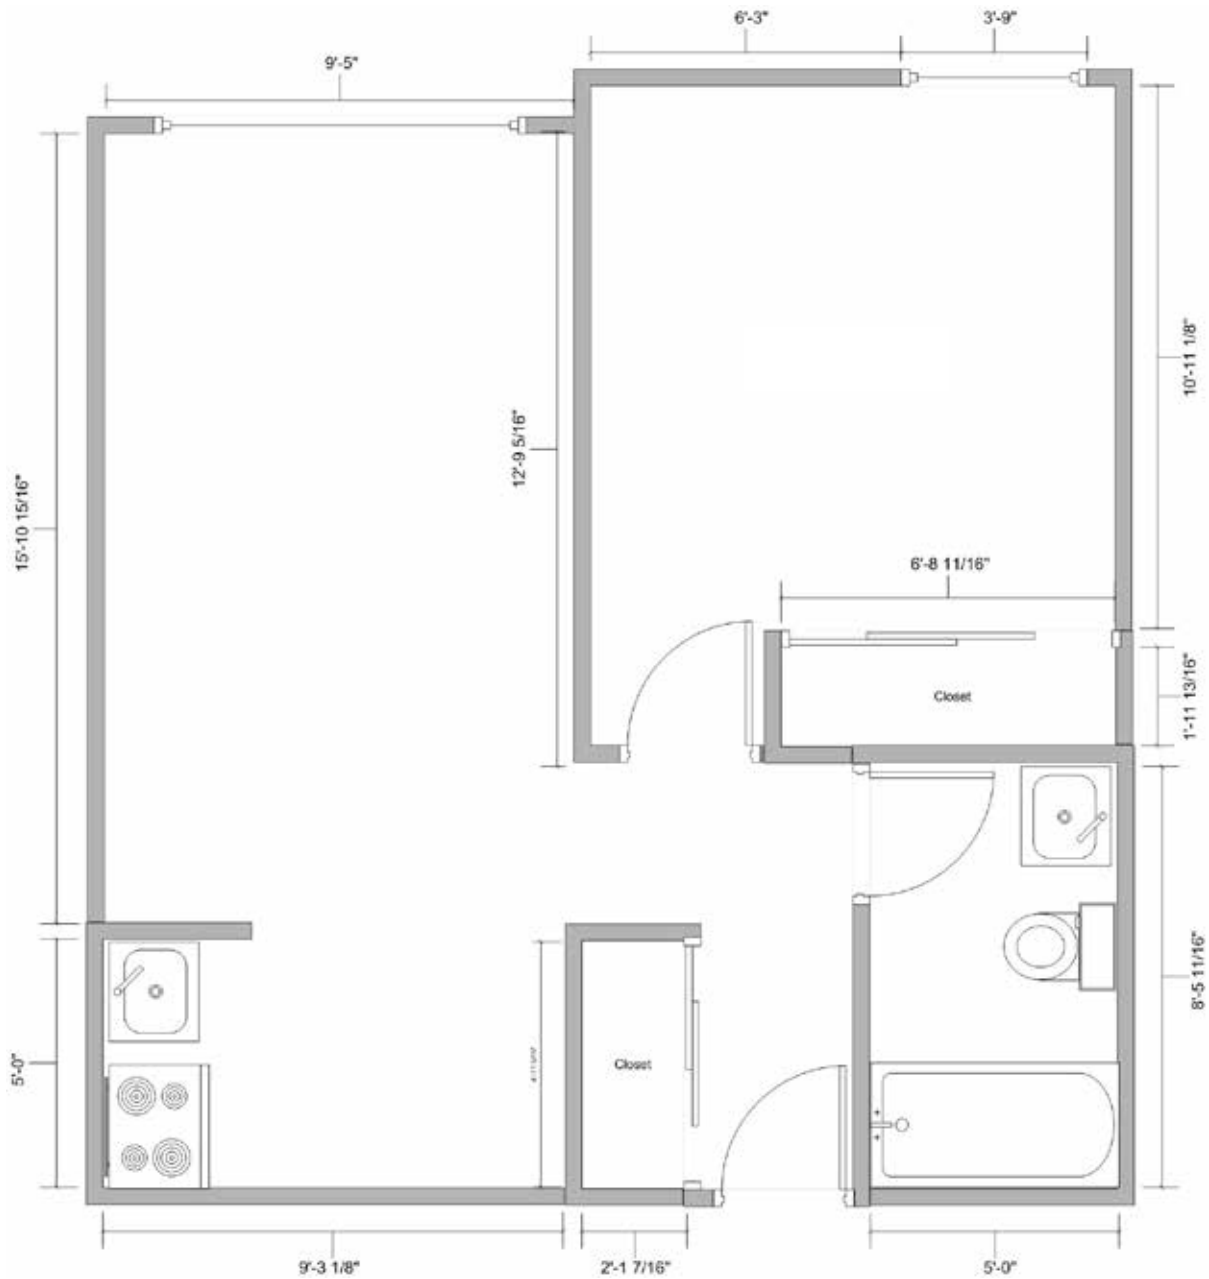

1 Bedroom, 1 Bath
 Independent Living & Assisted Living
 Suite Floor Plan 27

1200 Russell Way • Hayward, CA 94541 • 510.727.1700 • MorningStarSeniorLiving.com

All measurements are approximations.

1 Bedroom, 1 Bath
 Independent Living & Assisted Living
 Suite Floor Plan 28

1200 Russell Way • Hayward, CA 94541 • 510.727.1700 • MorningStarSeniorLiving.com

All measurements are approximations.

2 Bedroom, 1 Bath
 Independent Living & Assisted Living
 Suite Floor Plan 29

1200 Russell Way • Hayward, CA 94541 • 510.727.1700 • MorningStarSeniorLiving.com

All measurements are approximations.

1 Bedroom, 1 Bath
 Independent Living & Assisted Living
 Suite Floor Plan 30

1200 Russell Way • Hayward, CA 94541 • 510.727.1700 • MorningStarSeniorLiving.com

All measurements are approximations.