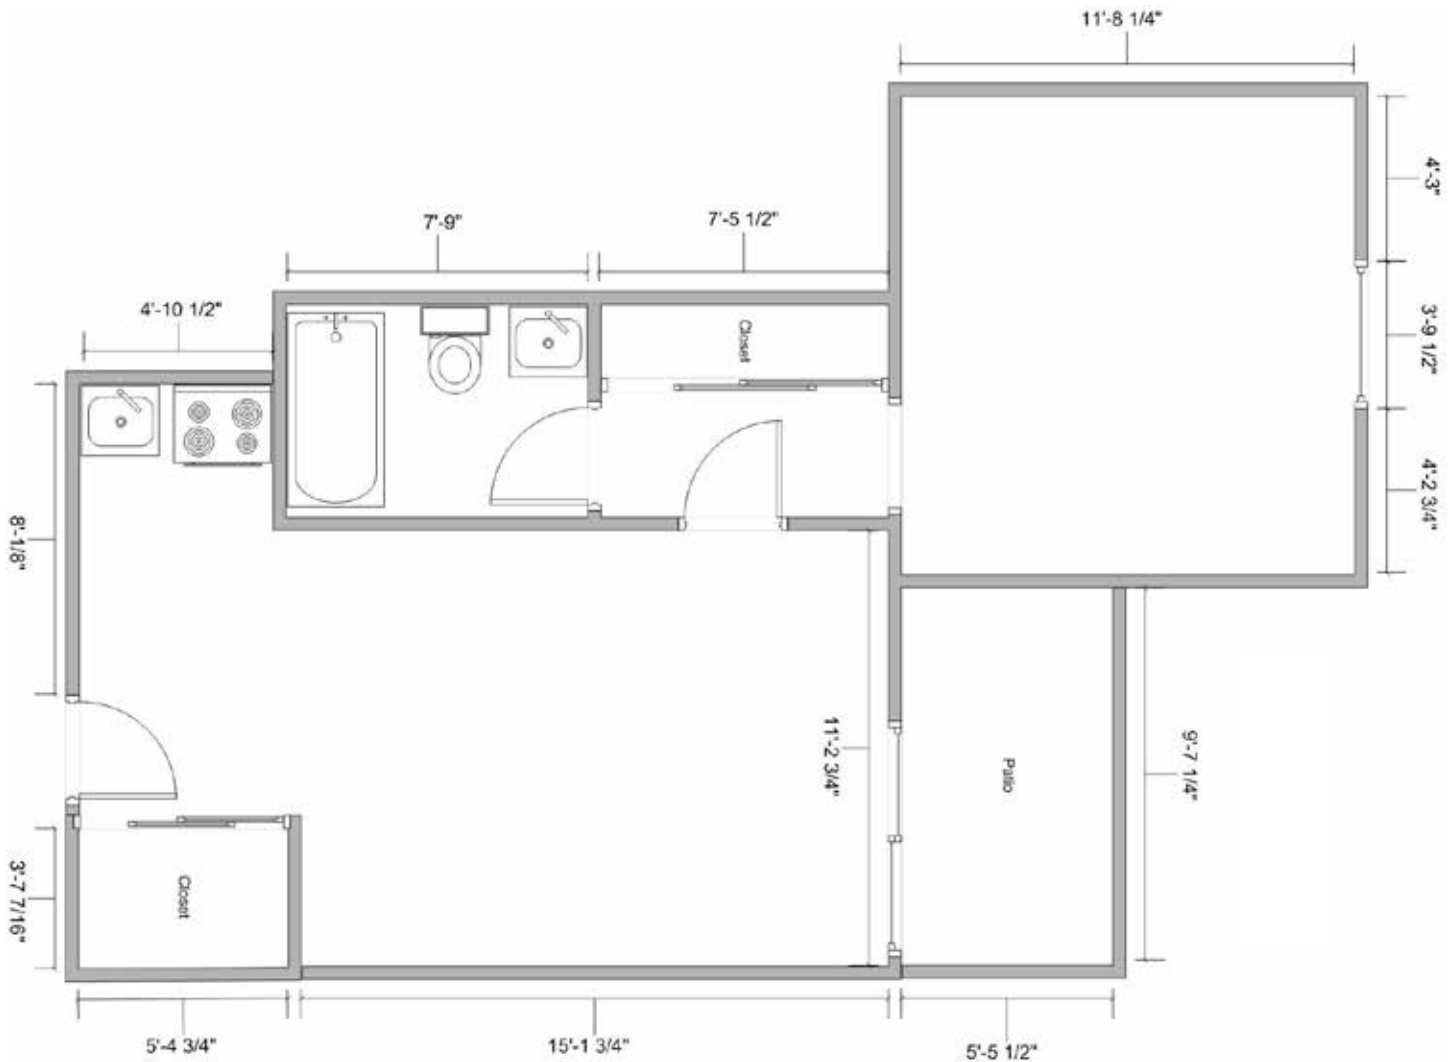

1 Bedroom, 1 Bath
 Independent Living & Assisted Living
 Suite Floor Plan 1

1200 Russell Way • Hayward, CA 94541 • 510.727.1700 • MorningStarSeniorLiving.com

All measurements are approximations.

1 Bedroom, 1 Bath
 Independent Living & Assisted Living
 Suite Floor Plan 2

1200 Russell Way • Hayward, CA 94541 • 510.727.1700 • MorningStarSeniorLiving.com

All measurements are approximations.

1 Bedroom, 1 Bath
 Independent Living & Assisted Living
 Suite Floor Plan 3

1200 Russell Way • Hayward, CA 94541 • 510.727.1700 • MorningStarSeniorLiving.com

All measurements are approximations.

1 Bedroom, 1 Bath
 Independent Living & Assisted Living
 Suite Floor Plan 4

1200 Russell Way • Hayward, CA 94541 • 510.727.1700 • MorningStarSeniorLiving.com

All measurements are approximations.