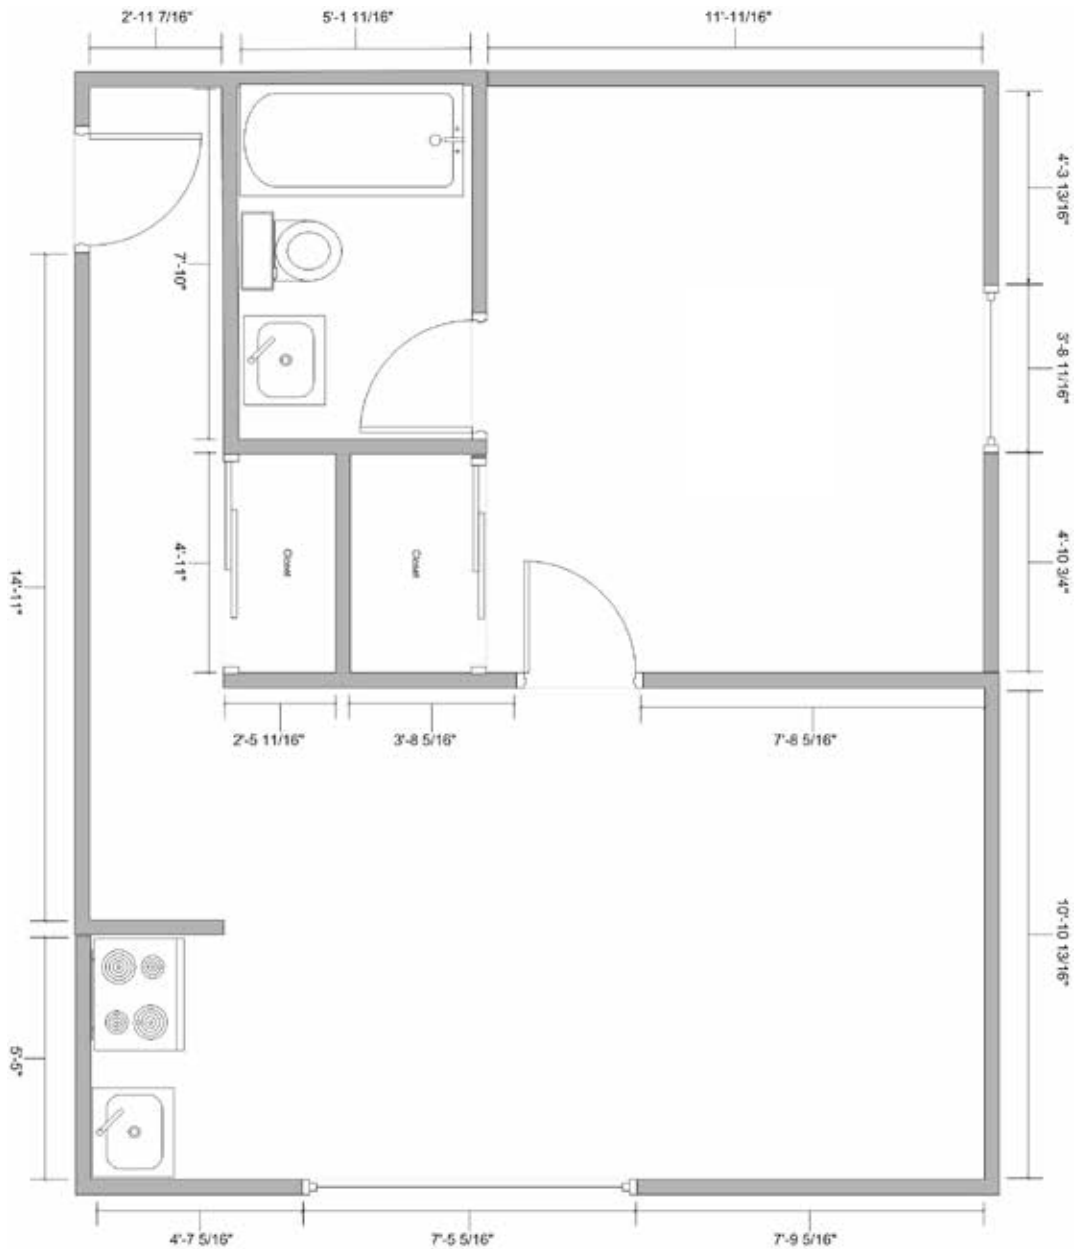

All measurements are approximations.

1 Bedroom, 1 Bath
 Independent Living & Assisted Living
 Suite Floor Plan 38

1200 Russell Way • Hayward, CA 94541 • 510.727.1700 • MorningStarSeniorLiving.com

All measurements are approximations.

1 Bedroom, 1 Bath
 Independent Living & Assisted Living
 Suite Floor Plan 39

1200 Russell Way • Hayward, CA 94541 • 510.727.1700 • MorningStarSeniorLiving.com

All measurements are approximations.

1 Bedroom, 1 Bath
 Independent Living & Assisted Living
 Suite Floor Plan 40