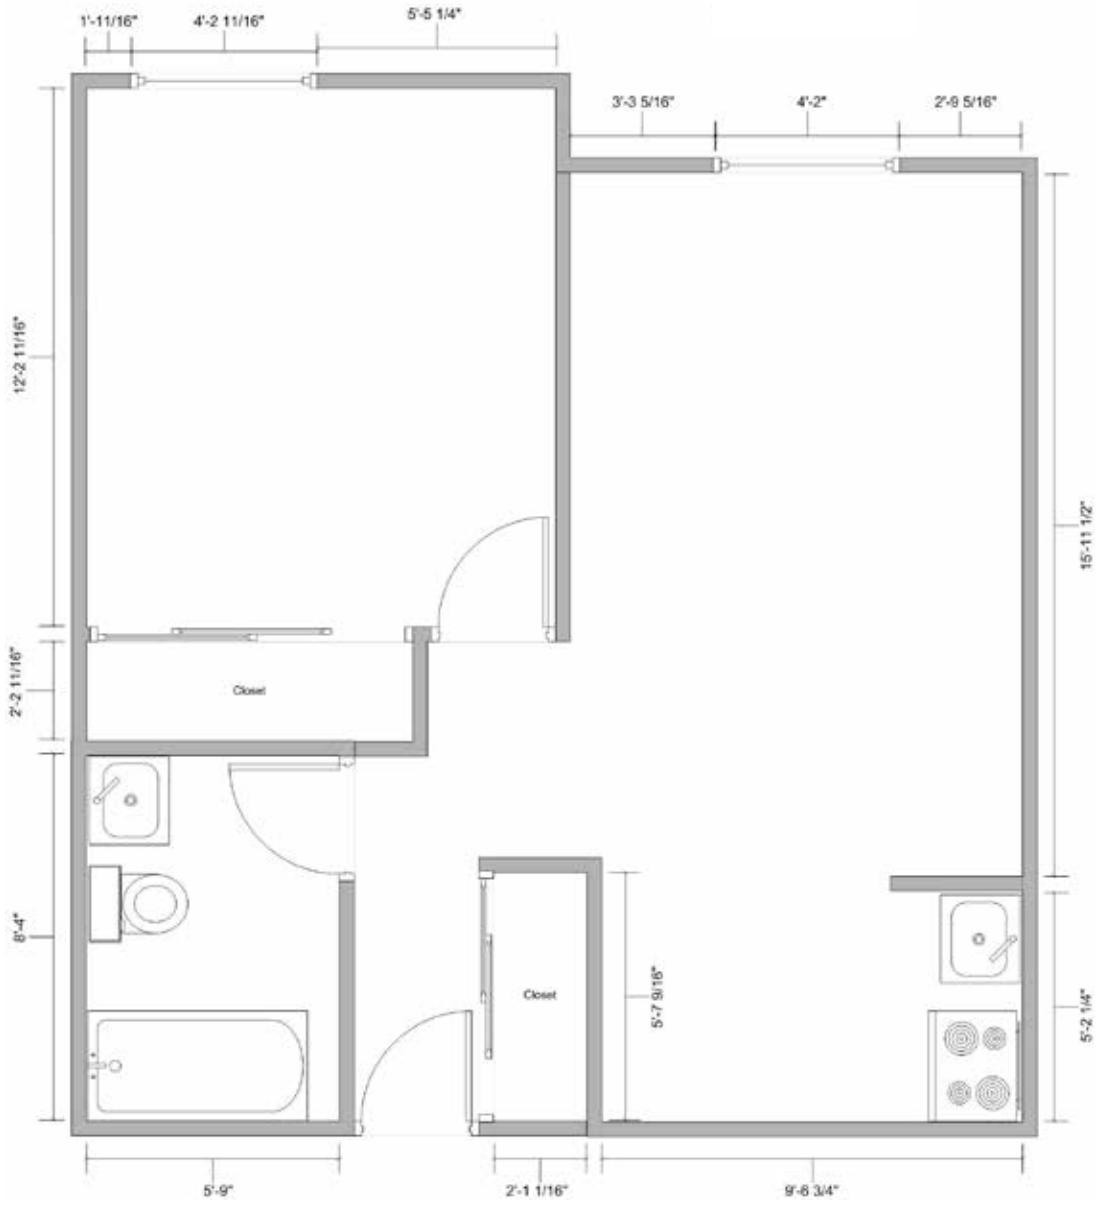

1200 Russell Way • Hayward, CA 94541 • 510.727.1700 • MorningStarSeniorLiving.com

All measurements are approximations.

2 Bedroom, 1 Bath
 Independent Living & Assisted Living
 Suite Floor Plan 29

1200 Russell Way • Hayward, CA 94541 • 510.727.1700 • MorningStarSeniorLiving.com

All measurements are approximations.

1 Bedroom, 1 Bath
 Independent Living & Assisted Living
 Suite Floor Plan 30

1200 Russell Way • Hayward, CA 94541 • 510.727.1700 • MorningStarSeniorLiving.com

All measurements are approximations.

Studio
 Independent Living & Assisted Living
 Suite Floor Plan 31

1200 Russell Way • Hayward, CA 94541 • 510.727.1700 • MorningStarSeniorLiving.com

All measurements are approximations.

1 Bedroom, 1 Bath
 Independent Living & Assisted Living
 Suite Floor Plan 32