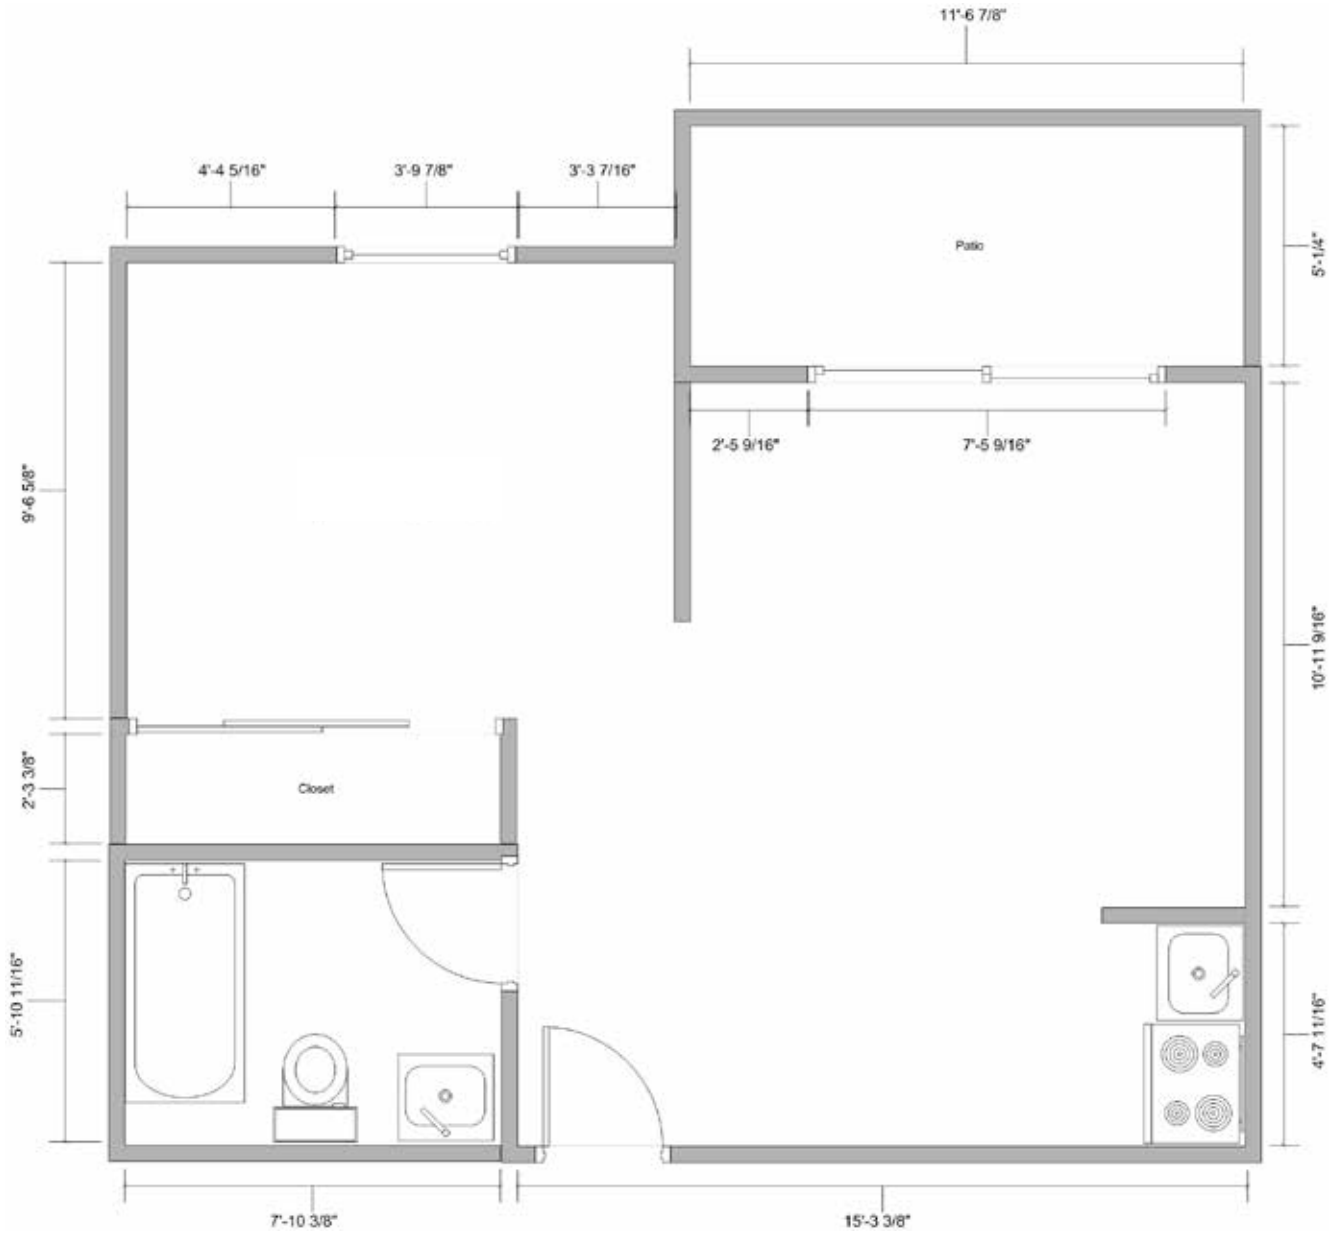

Studio
 Independent Living & Assisted Living
 Suite Floor Plan 31

1200 Russell Way • Hayward, CA 94541 • 510.727.1700 • MorningStarSeniorLiving.com

All measurements are approximations.

1 Bedroom, 1 Bath
 Independent Living & Assisted Living
 Suite Floor Plan 32

1200 Russell Way • Hayward, CA 94541 • 510.727.1700 • MorningStarSeniorLiving.com

All measurements are approximations.

1 Bedroom, 1 Bath
 Independent Living & Assisted Living
 Suite Floor Plan 33

1200 Russell Way • Hayward, CA 94541 • 510.727.1700 • MorningStarSeniorLiving.com

All measurements are approximations.

Alcove
 Independent Living & Assisted Living
 Suite Floor Plan 34

1200 Russell Way • Hayward, CA 94541 • 510.727.1700 • MorningStarSeniorLiving.com

All measurements are approximations.