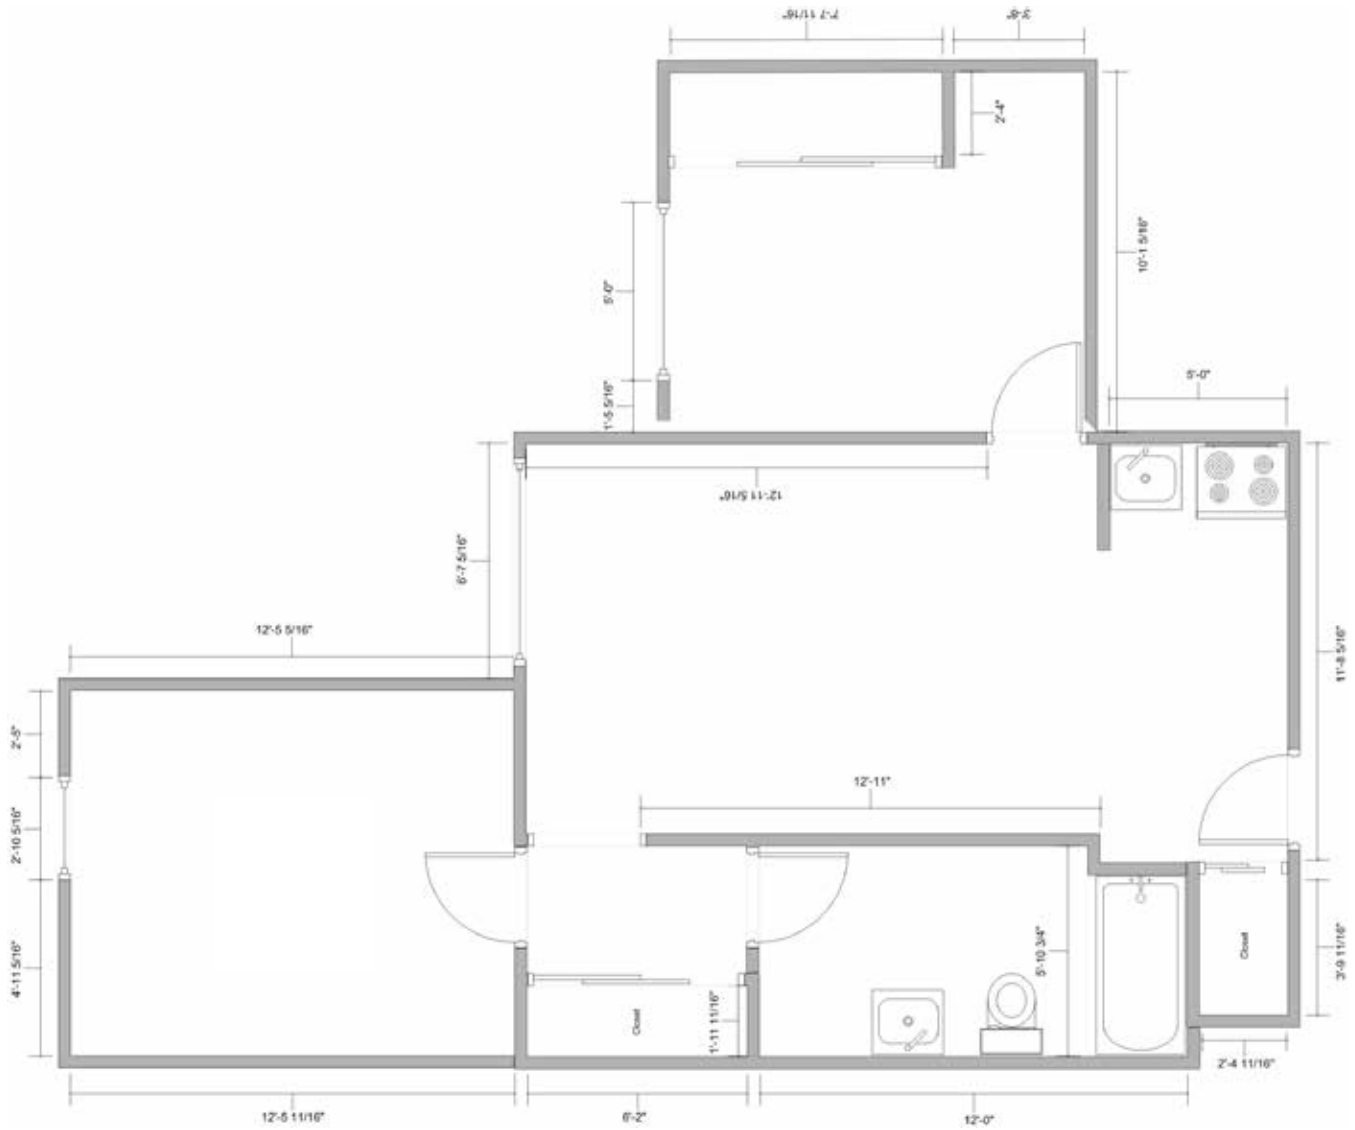

All measurements are approximations.

1 Bedroom, 1 Bath
 Independent Living & Assisted Living
 Suite Floor Plan 26

1200 Russell Way • Hayward, CA 94541 • 510.727.1700 • MorningStarSeniorLiving.com

All measurements are approximations.

1 Bedroom, 1 Bath
 Independent Living & Assisted Living
 Suite Floor Plan 27

1200 Russell Way • Hayward, CA 94541 • 510.727.1700 • MorningStarSeniorLiving.com

All measurements are approximations.

1 Bedroom, 1 Bath
 Independent Living & Assisted Living
 Suite Floor Plan 28

1200 Russell Way • Hayward, CA 94541 • 510.727.1700 • MorningStarSeniorLiving.com

All measurements are approximations.

2 Bedroom, 1 Bath
 Independent Living & Assisted Living
 Suite Floor Plan 29

1200 Russell Way • Hayward, CA 94541 • 510.727.1700 • MorningStarSeniorLiving.com

All measurements are approximations.

1 Bedroom, 1 Bath
 Independent Living & Assisted Living
 Suite Floor Plan 30

1200 Russell Way • Hayward, CA 94541 • 510.727.1700 • MorningStarSeniorLiving.com

All measurements are approximations.