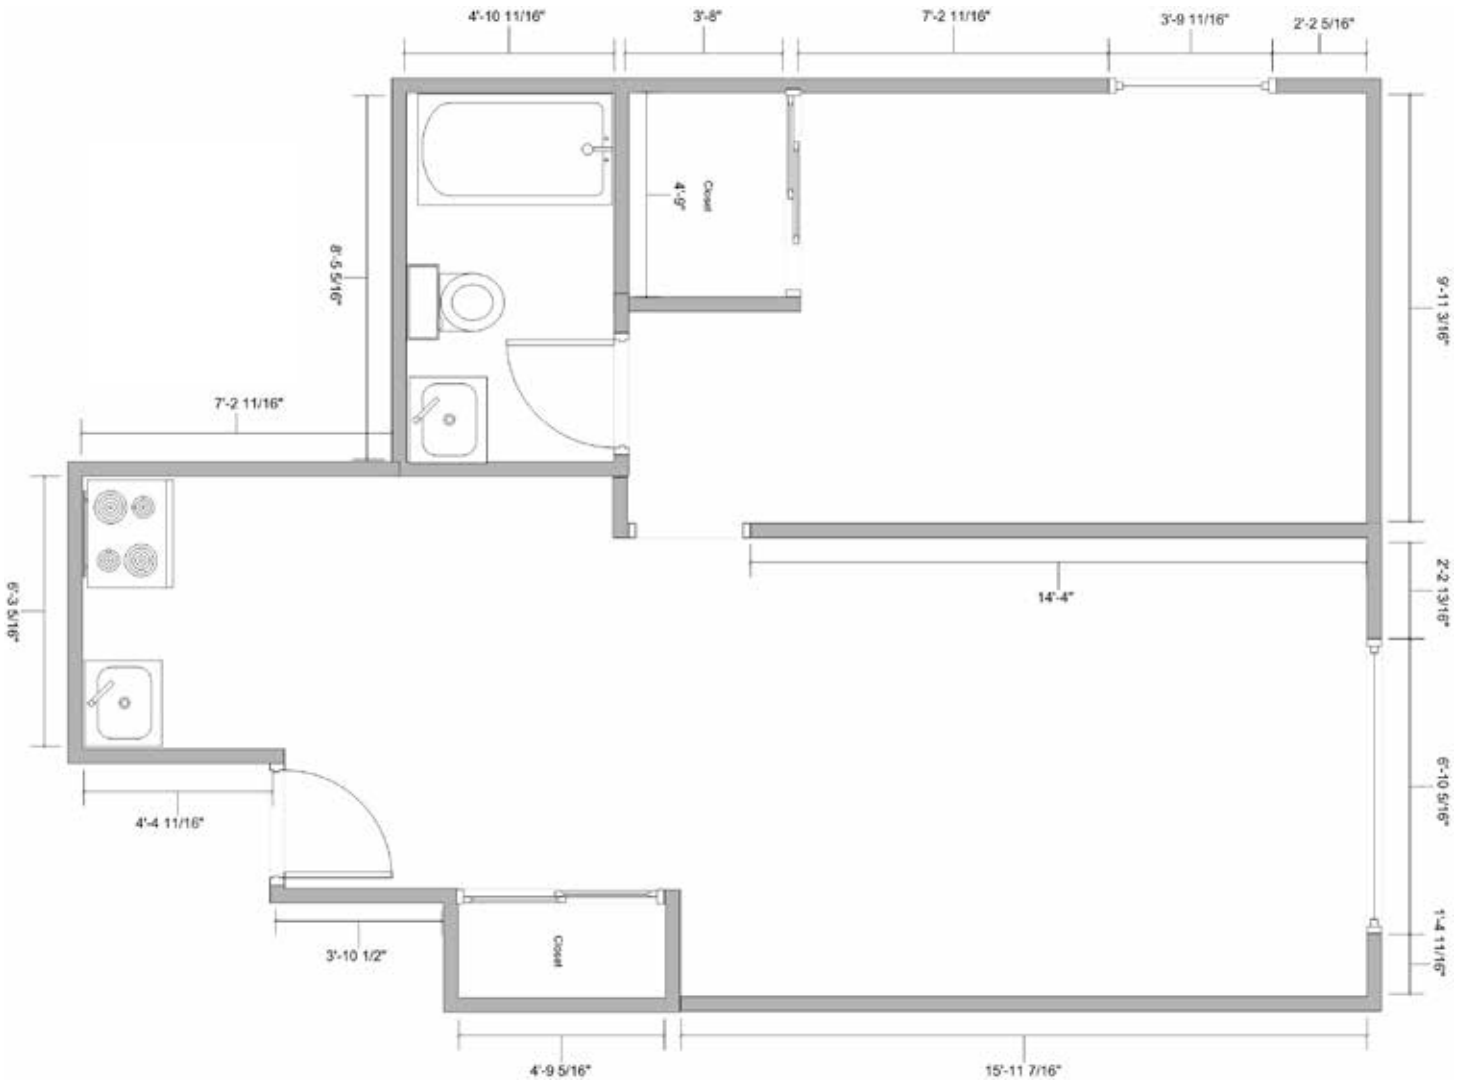

All measurements are approximations.

1 Bedroom, 1 Bath
 Independent Living & Assisted Living
 Suite Floor Plan 4

1200 Russell Way • Hayward, CA 94541 • 510.727.1700 • MorningStarSeniorLiving.com

All measurements are approximations.

1 Bedroom, 1 Bath
 Independent Living & Assisted Living
 Suite Floor Plan 5

1200 Russell Way • Hayward, CA 94541 • 510.727.1700 • MorningStarSeniorLiving.com

All measurements are approximations.

1 Bedroom, 1 Bath
 Independent Living & Assisted Living
 Suite Floor Plan 6

1200 Russell Way • Hayward, CA 94541 • 510.727.1700 • MorningStarSeniorLiving.com

All measurements are approximations.

1 Bedroom, 1 Bath
 Independent Living & Assisted Living
 Suite Floor Plan 7

1200 Russell Way • Hayward, CA 94541 • 510.727.1700 • MorningStarSeniorLiving.com

All measurements are approximations.

2 Bedroom, 2 Bath
 Independent Living & Assisted Living
 Suite Floor Plan 8/9

1200 Russell Way • Hayward, CA 94541 • 510.727.1700 • MorningStarSeniorLiving.com

All measurements are approximations.