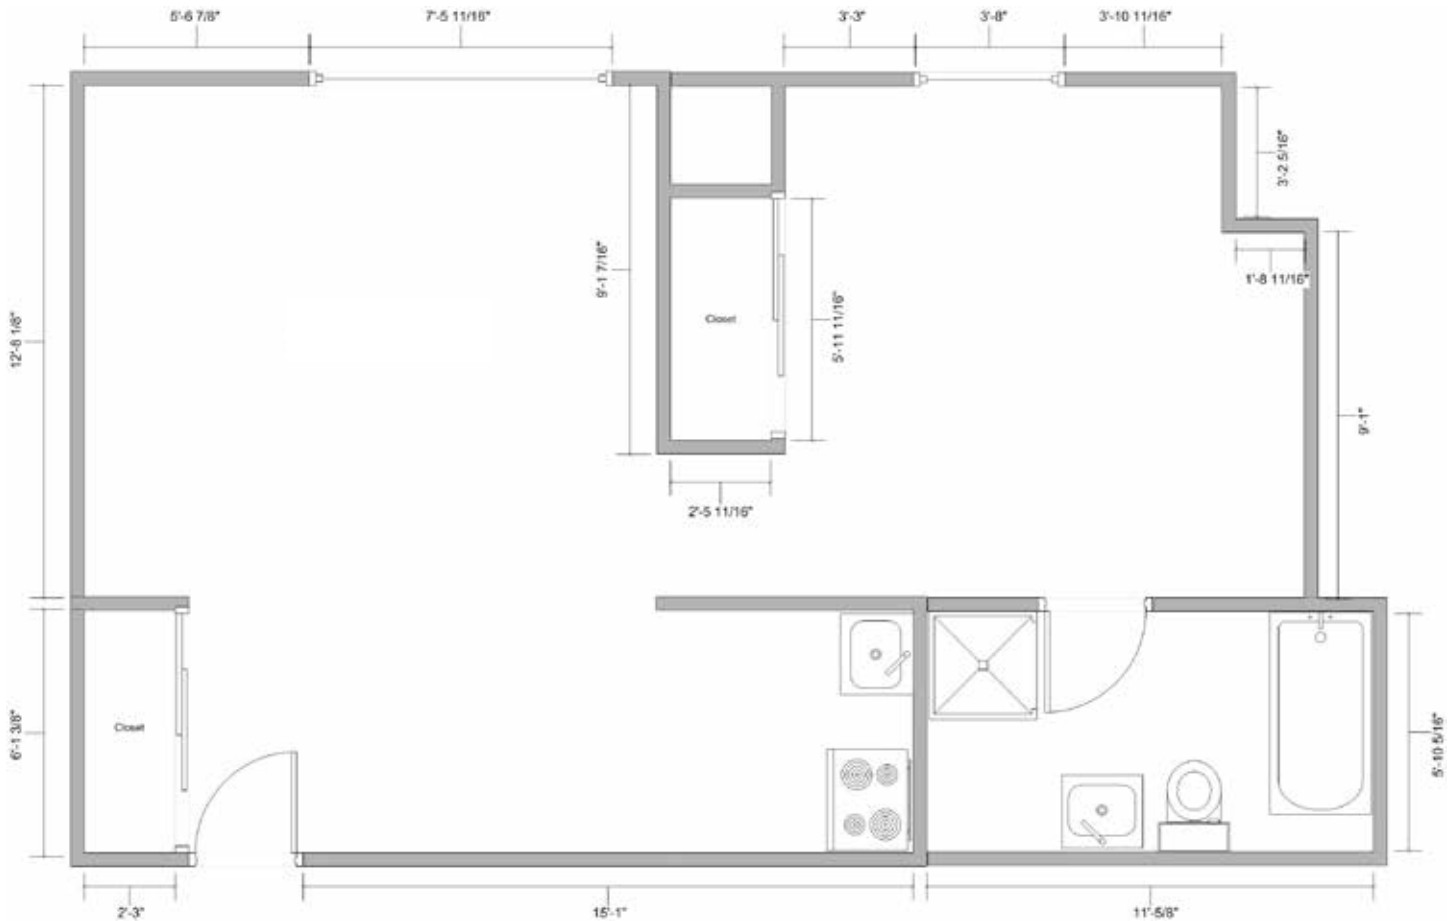

1200 Russell Way • Hayward, CA 94541 • 510.727.1700 • MorningStarSeniorLiving.com

All measurements are approximations.

1 Bedroom, 1 Bath
 Independent Living & Assisted Living
 Suite Floor Plan 12

1200 Russell Way • Hayward, CA 94541 • 510.727.1700 • MorningStarSeniorLiving.com

All measurements are approximations.

1 Bedroom, 1 Bath
 Independent Living & Assisted Living
 Suite Floor Plan 13

1200 Russell Way • Hayward, CA 94541 • 510.727.1700 • MorningStarSeniorLiving.com

All measurements are approximations.

1 Bedroom, 1 Bath
 Independent Living & Assisted Living
 Suite Floor Plan 14

1200 Russell Way • Hayward, CA 94541 • 510.727.1700 • MorningStarSeniorLiving.com

All measurements are approximations.

1 Bedroom, 1 Bath
 Independent Living & Assisted Living
 Suite Floor Plan 16