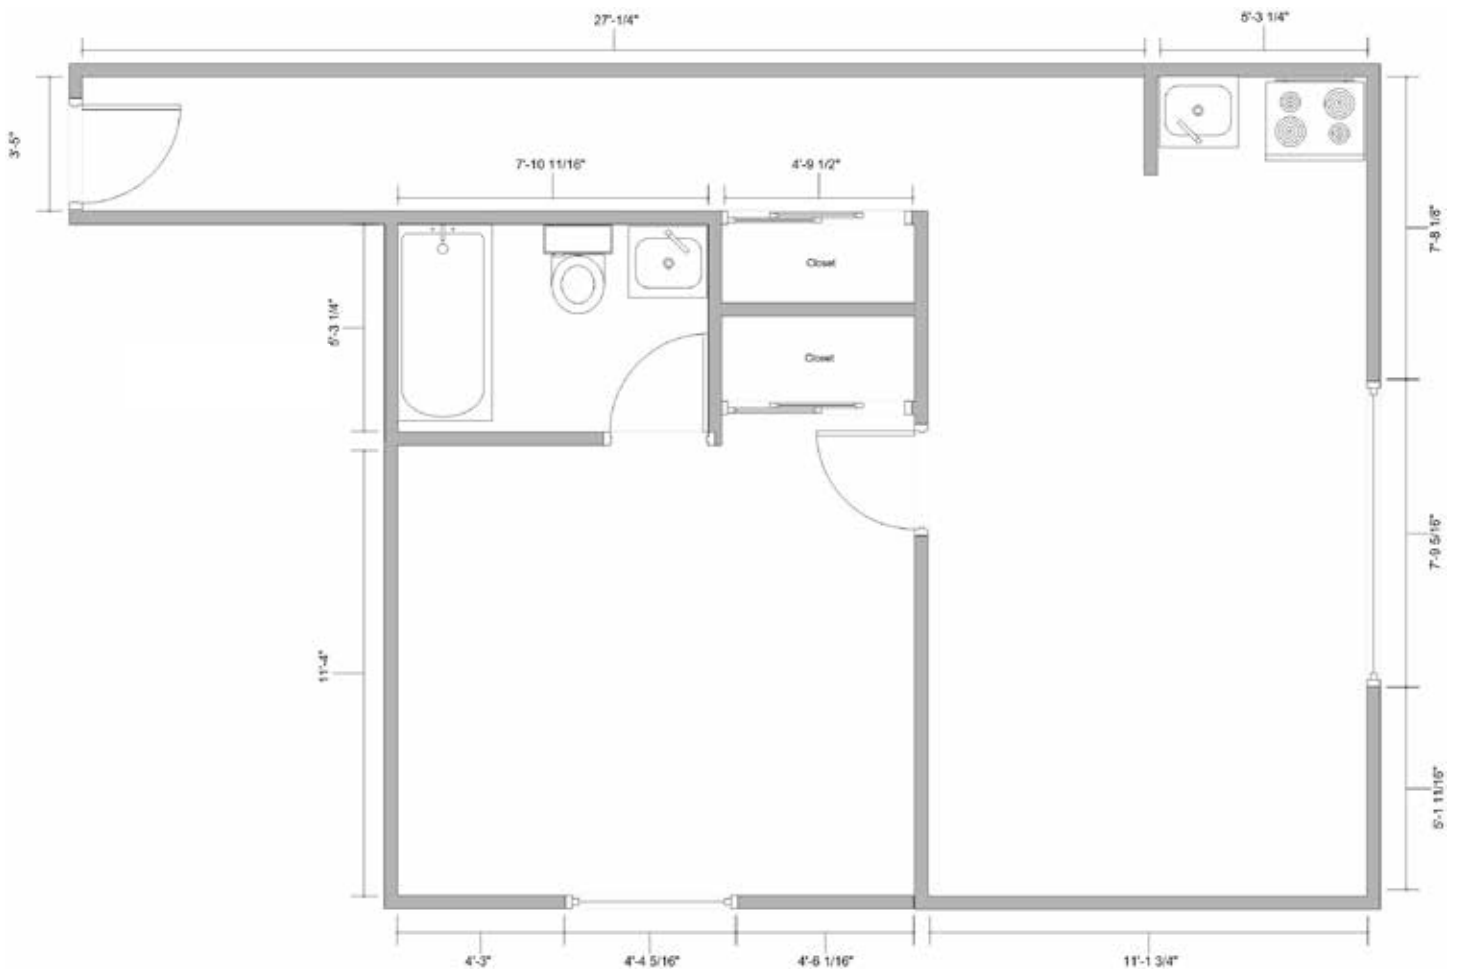

1200 Russell Way • Hayward, CA 94541 • 510.727.1700 • MorningStarSeniorLiving.com

All measurements are approximations.

1 Bedroom, 1 Bath
 Independent Living & Assisted Living
 Suite Floor Plan 33

1200 Russell Way • Hayward, CA 94541 • 510.727.1700 • MorningStarSeniorLiving.com

All measurements are approximations.

Alcove
 Independent Living & Assisted Living
 Suite Floor Plan 34

1200 Russell Way • Hayward, CA 94541 • 510.727.1700 • MorningStarSeniorLiving.com

All measurements are approximations.

1 Bedroom, 1 Bath
 Independent Living & Assisted Living
 Suite Floor Plan 35

1200 Russell Way • Hayward, CA 94541 • 510.727.1700 • MorningStarSeniorLiving.com

All measurements are approximations.

1 Bedroom, 1 Bath
 Independent Living & Assisted Living
 Suite Floor Plan 36