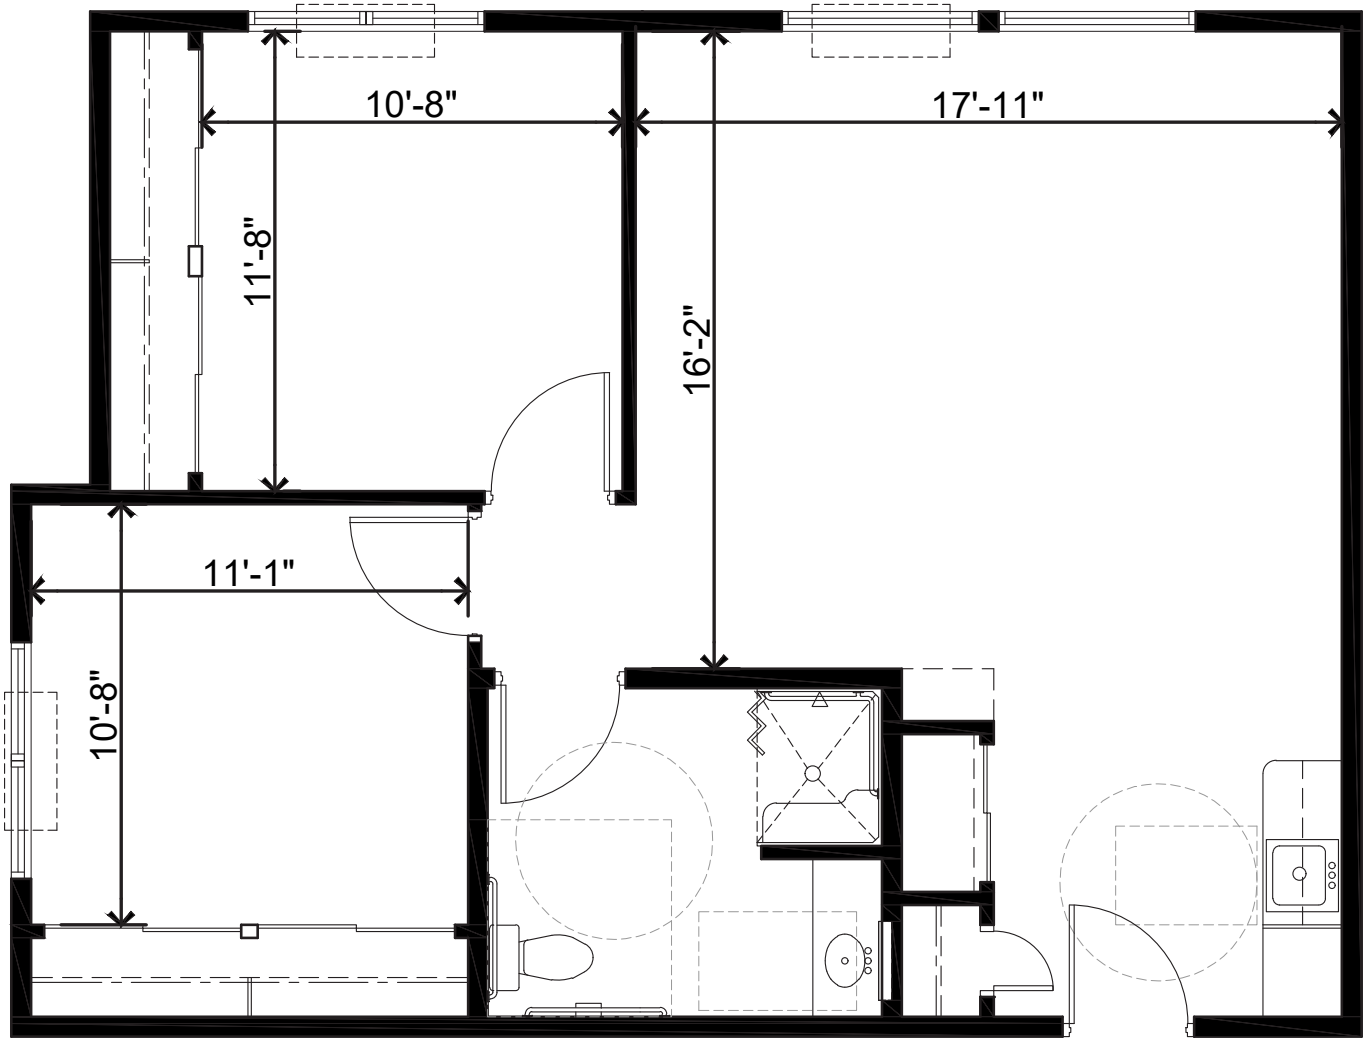

Studio
384 sf

MEMORY CARE
at ENGLEFIELD GREEN

Studio
416 sf

MEMORY CARE
at ENGLEFIELD GREEN

One Bedroom
528 sf

MEMORY CARE
at ENGLEFIELD GREEN

One Bedroom
572 sf

MEMORY CARE
at ENGLEFIELD GREEN

1 Bedroom - Bay Window
586 sf

MEMORY CARE
at ENGLEFIELD GREEN

2 Bedroom
832 sf

MEMORY CARE
at ENGLEFIELD GREEN

2 Bedroom
860 sf

MEMORY CARE
at ENGLEFIELD GREEN