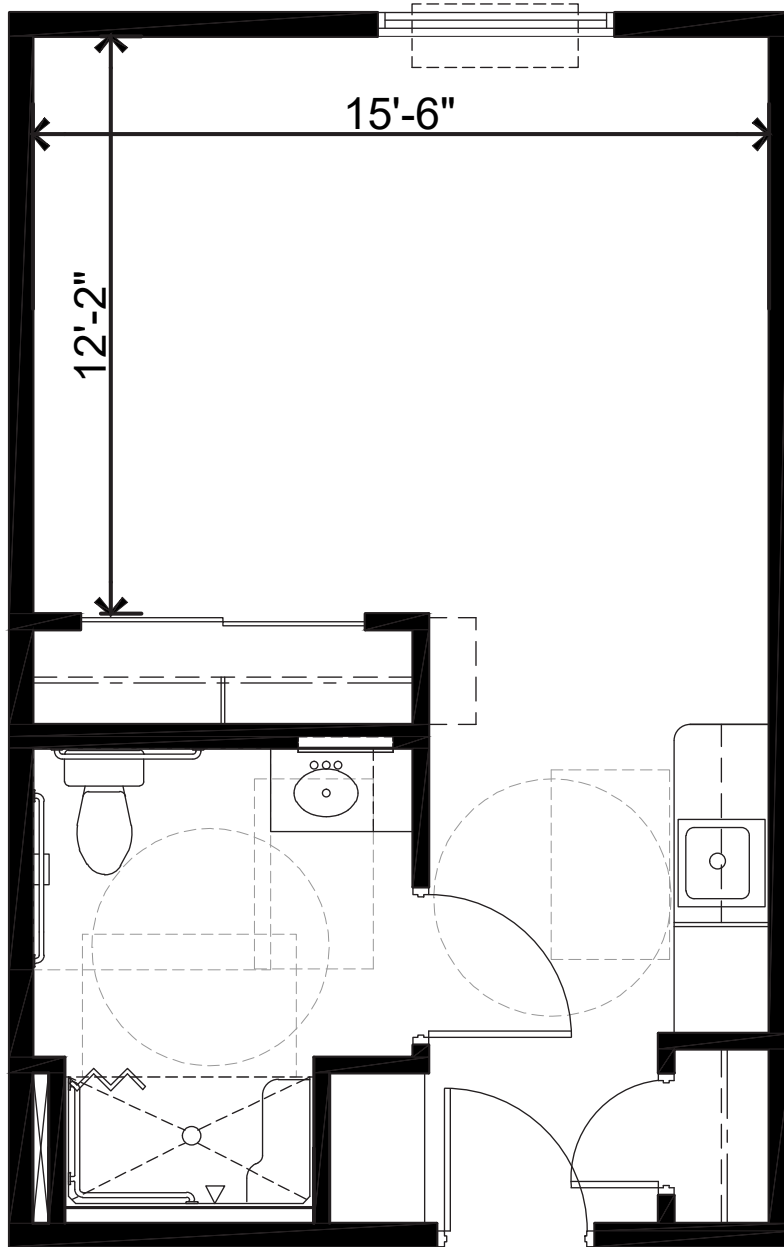

Studio
384 sf

MEMORY CARE
at ENGLEFIELD GREEN

Studio
416 sf

MEMORY CARE
at ENGLEFIELD GREEN

One Bedroom
528 sf

MEMORY CARE
at ENGLEFIELD GREEN

One Bedroom
572 sf

MEMORY CARE
at ENGLEFIELD GREEN

1 Bedroom - Bay Window
586 sf

MEMORY CARE
at ENGLEFIELD GREEN

2 Bedroom
832 sf

MEMORY CARE
at ENGLEFIELD GREEN

2 Bedroom
860 sf

MEMORY CARE
at ENGLEFIELD GREEN