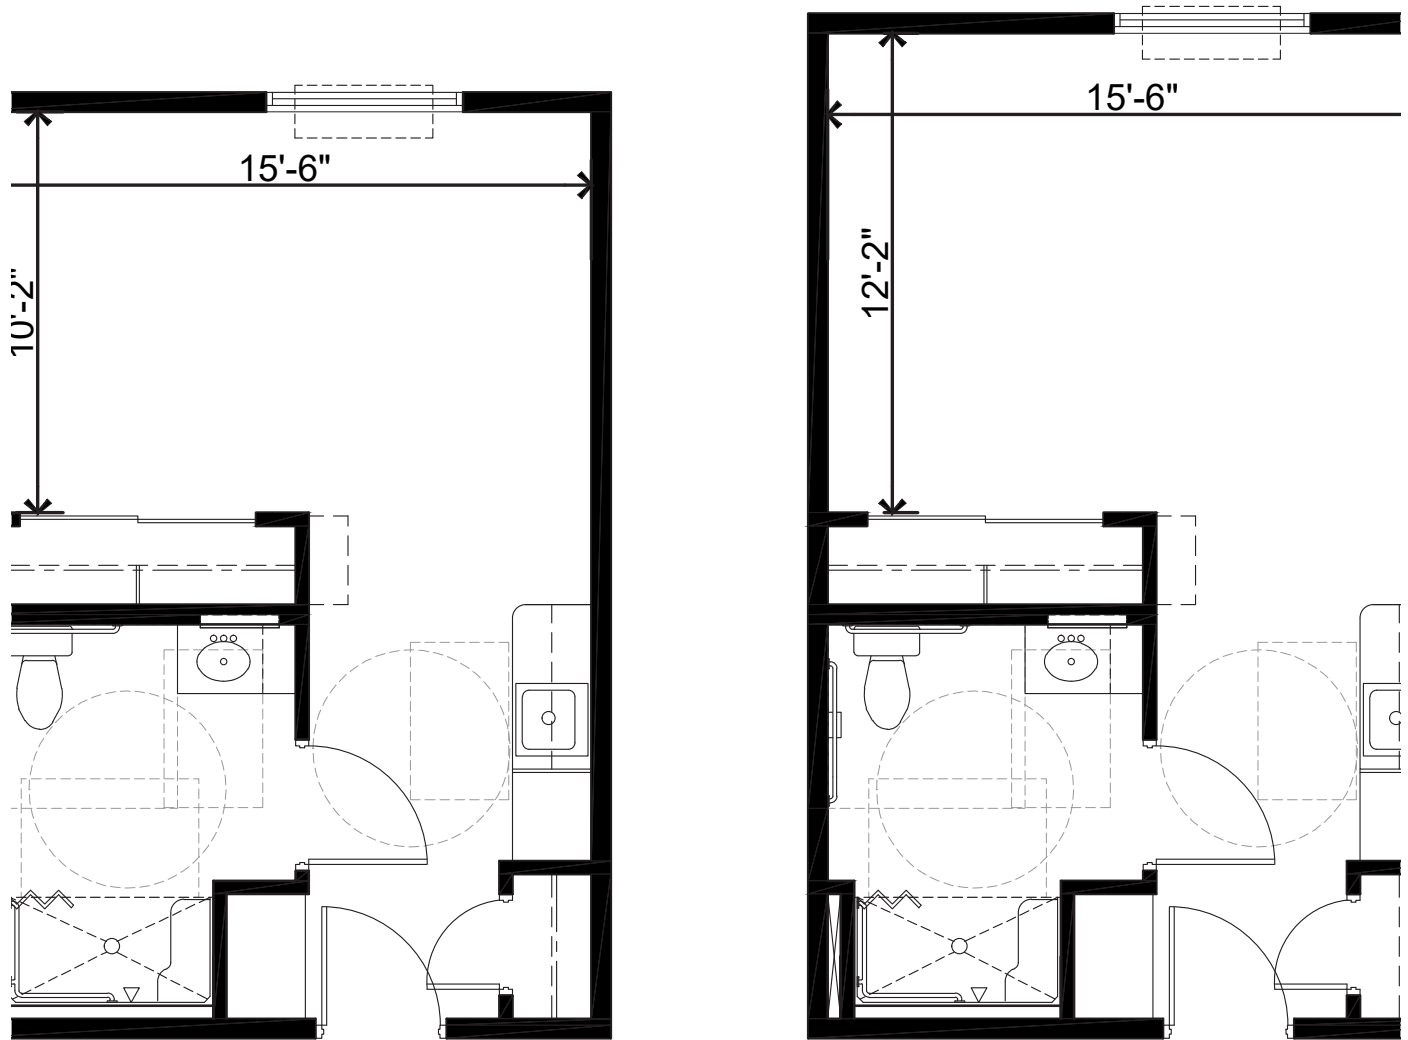

Studio
384 sf

MEMORY CARE
at ENGLEFIELD GREEN

Studio
416 sf

MEMORY CARE
at ENGLEFIELD GREEN

One Bedroom
528 sf

MEMORY CARE
at ENGLEFIELD GREEN

One Bedroom
572 sf

MEMORY CARE
at ENGLEFIELD GREEN

1 Bedroom - Bay Window
586 sf

MEMORY CARE
at ENGLEFIELD GREEN

2 Bedroom
832 sf

MEMORY CARE
at ENGLEFIELD GREEN

2 Bedroom
860 sf

MEMORY CARE
at ENGLEFIELD GREEN