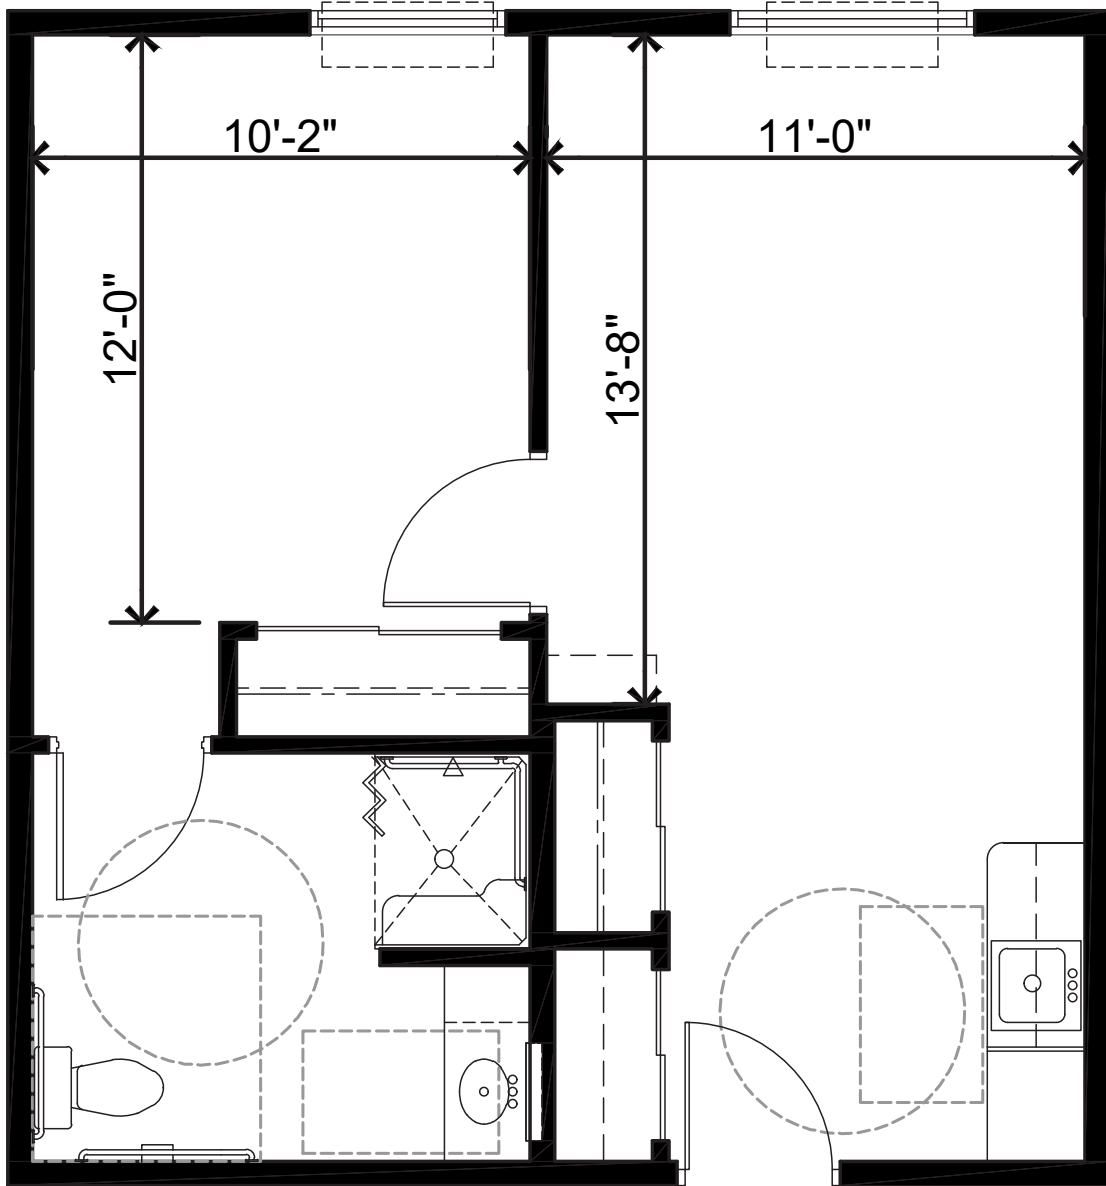

Studio
384 sf

MEMORY CARE
at ENGLEFIELD GREEN

Studio
416 sf

MEMORY CARE
at ENGLEFIELD GREEN

One Bedroom
528 sf

MEMORY CARE
at ENGLEFIELD GREEN

One Bedroom
572 sf

MEMORY CARE
at ENGLEFIELD GREEN

1 Bedroom - Bay Window
586 sf

MEMORY CARE
at ENGLEFIELD GREEN

2 Bedroom
832 sf

MEMORY CARE
at ENGLEFIELD GREEN

2 Bedroom
860 sf

MEMORY CARE
at ENGLEFIELD GREEN