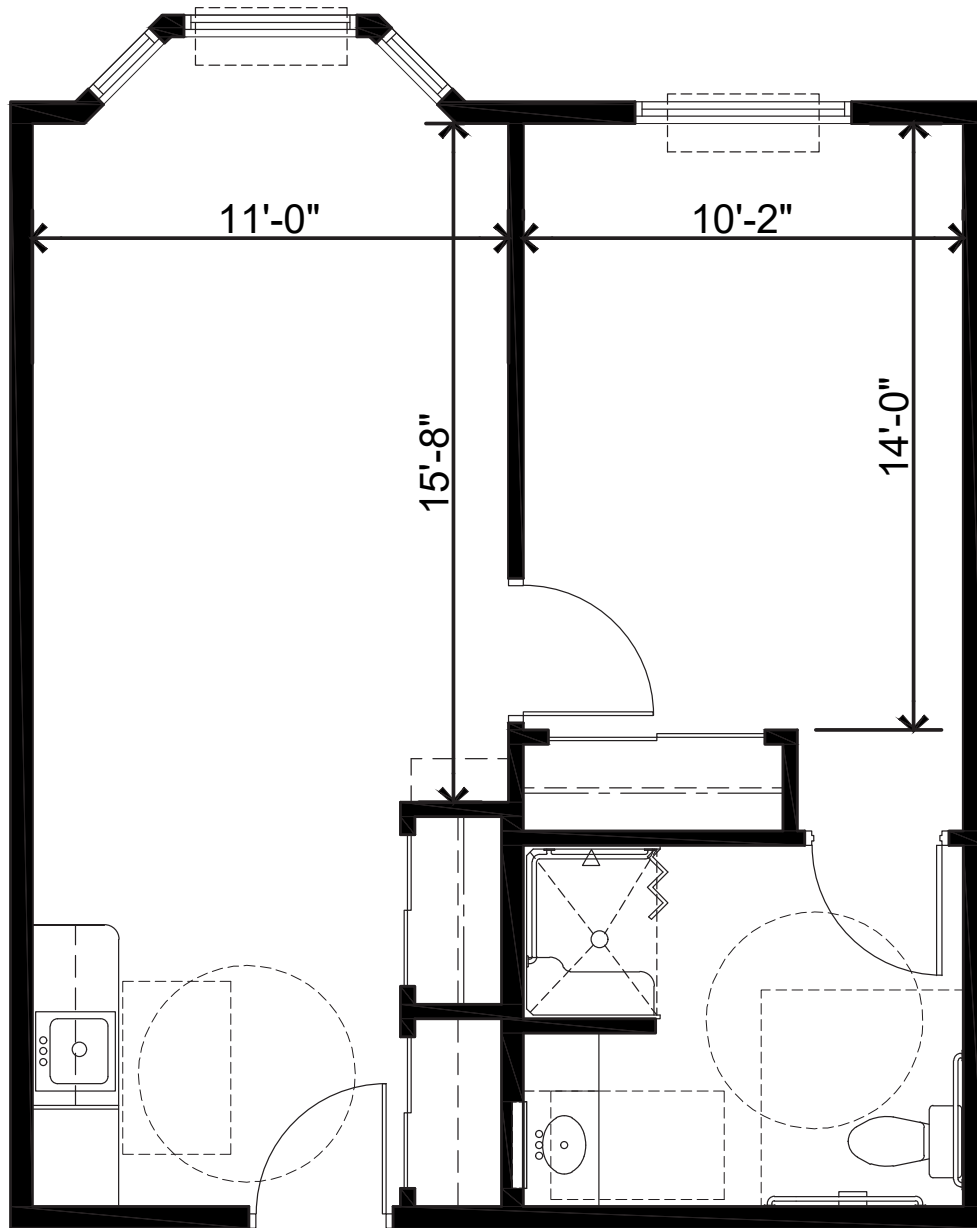

Studio
384 sf

MEMORY CARE
at ENGLEFIELD GREEN

Studio
416 sf

MEMORY CARE
at ENGLEFIELD GREEN

One Bedroom
528 sf

MEMORY CARE
at ENGLEFIELD GREEN

One Bedroom
572 sf

MEMORY CARE
at ENGLEFIELD GREEN

1 Bedroom - Bay Window
586 sf

MEMORY CARE
at ENGLEFIELD GREEN

2 Bedroom
832 sf

MEMORY CARE
at ENGLEFIELD GREEN

2 Bedroom
860 sf

MEMORY CARE
at ENGLEFIELD GREEN