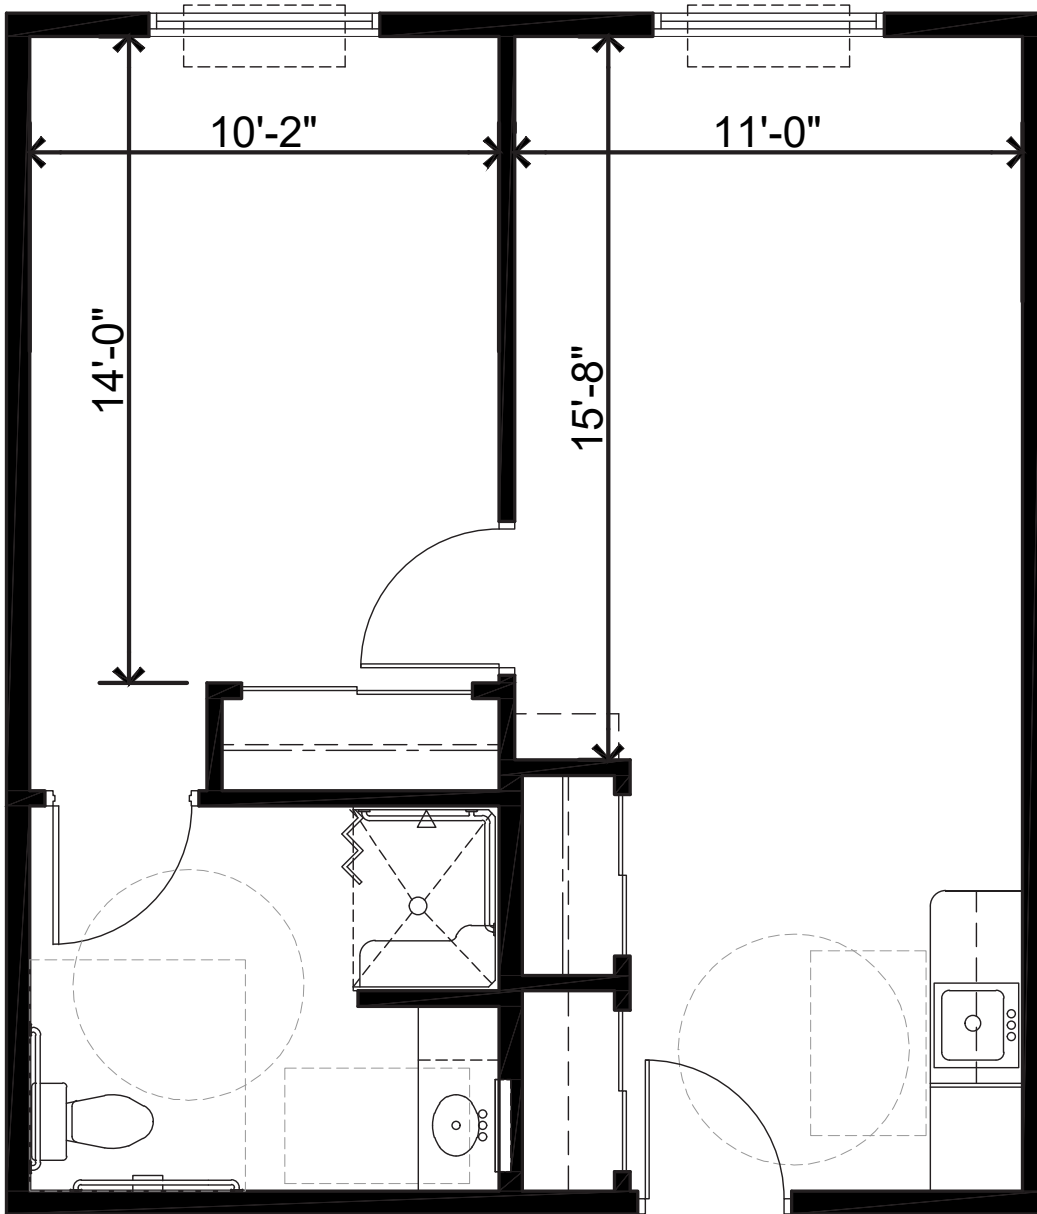

Studio
384 sf

MEMORY CARE
at ENGLEFIELD GREEN

Studio
416 sf

MEMORY CARE
at ENGLEFIELD GREEN

One Bedroom
528 sf

MEMORY CARE
at ENGLEFIELD GREEN

One Bedroom
572 sf

MEMORY CARE
at ENGLEFIELD GREEN

1 Bedroom - Bay Window
586 sf

MEMORY CARE
at ENGLEFIELD GREEN

2 Bedroom
832 sf

MEMORY CARE
at ENGLEFIELD GREEN

2 Bedroom
860 sf

MEMORY CARE
at ENGLEFIELD GREEN