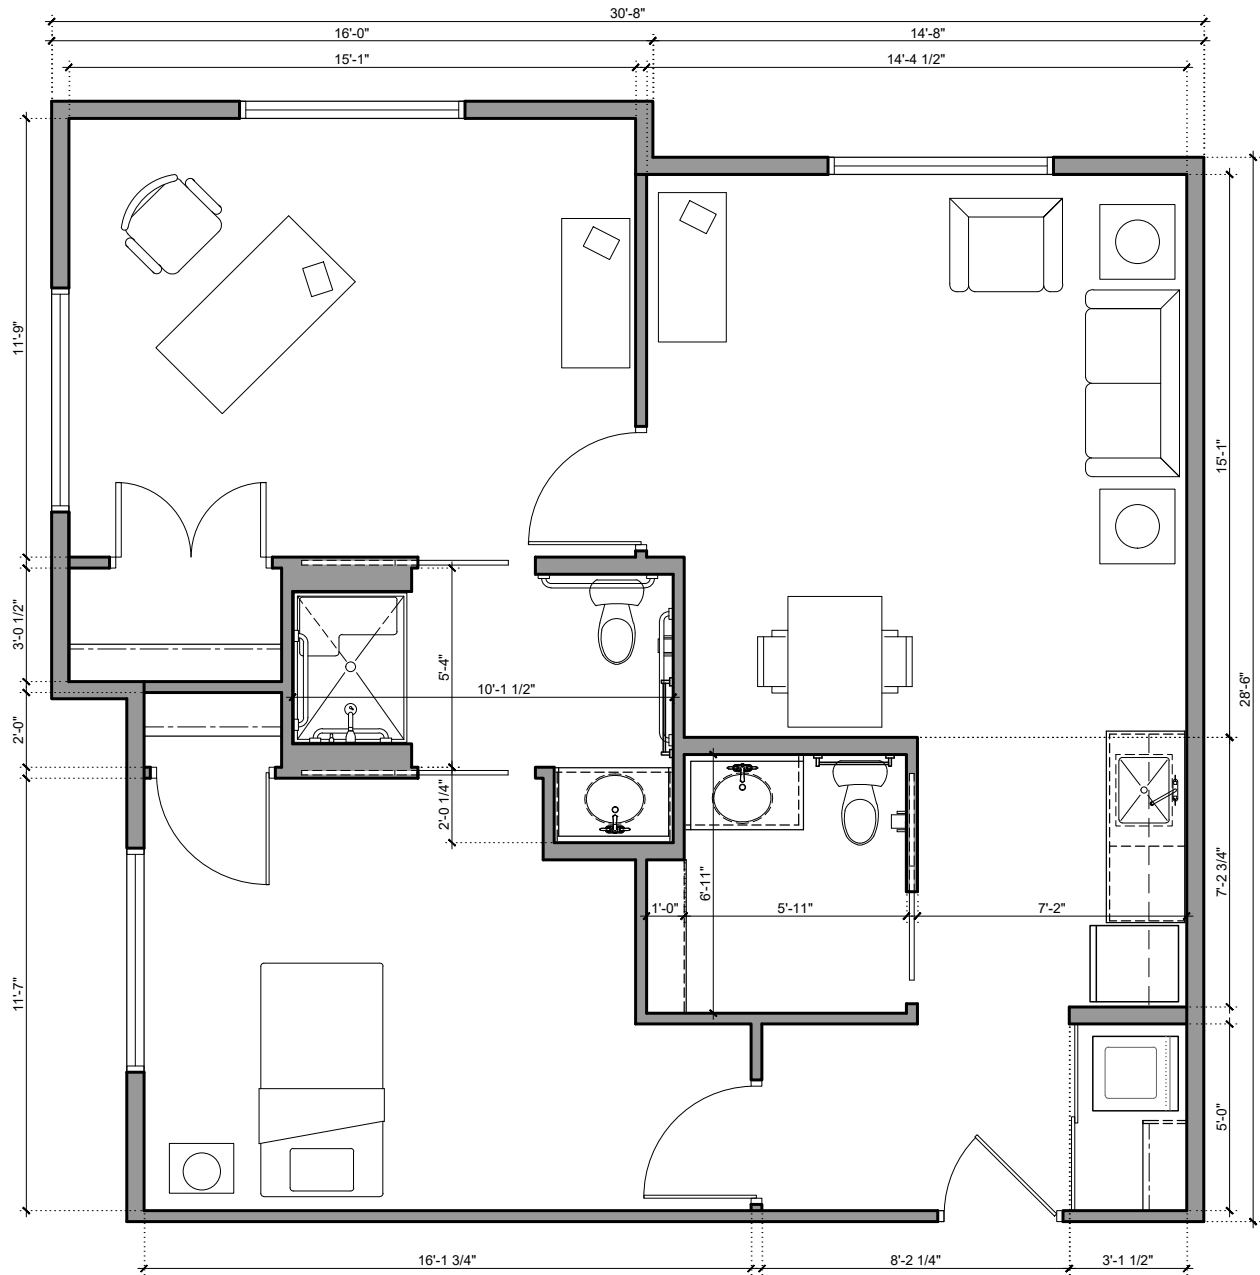

2 Bedroom 1 Bath

Concierge Living

759 sf (AL752)

SENIOR LIVING at GOLDEN RIDGE

6735 West Golden Lane • Peoria, AZ 85345 • 623.500.4300 • MorningStarGoldenRidge.com

Dimensions are for information only. Actual square footage may vary dependent upon location within building.

2 Bedroom 1.5 Bath

Concierge Living

870 sf (AL868)

SENIOR LIVING at GOLDEN RIDGE

6735 West Golden Lane • Peoria, AZ 85345 • 623.500.4300 • MorningStarGoldenRidge.com

Dimensions are for information only. Actual square footage may vary dependent upon location within building.