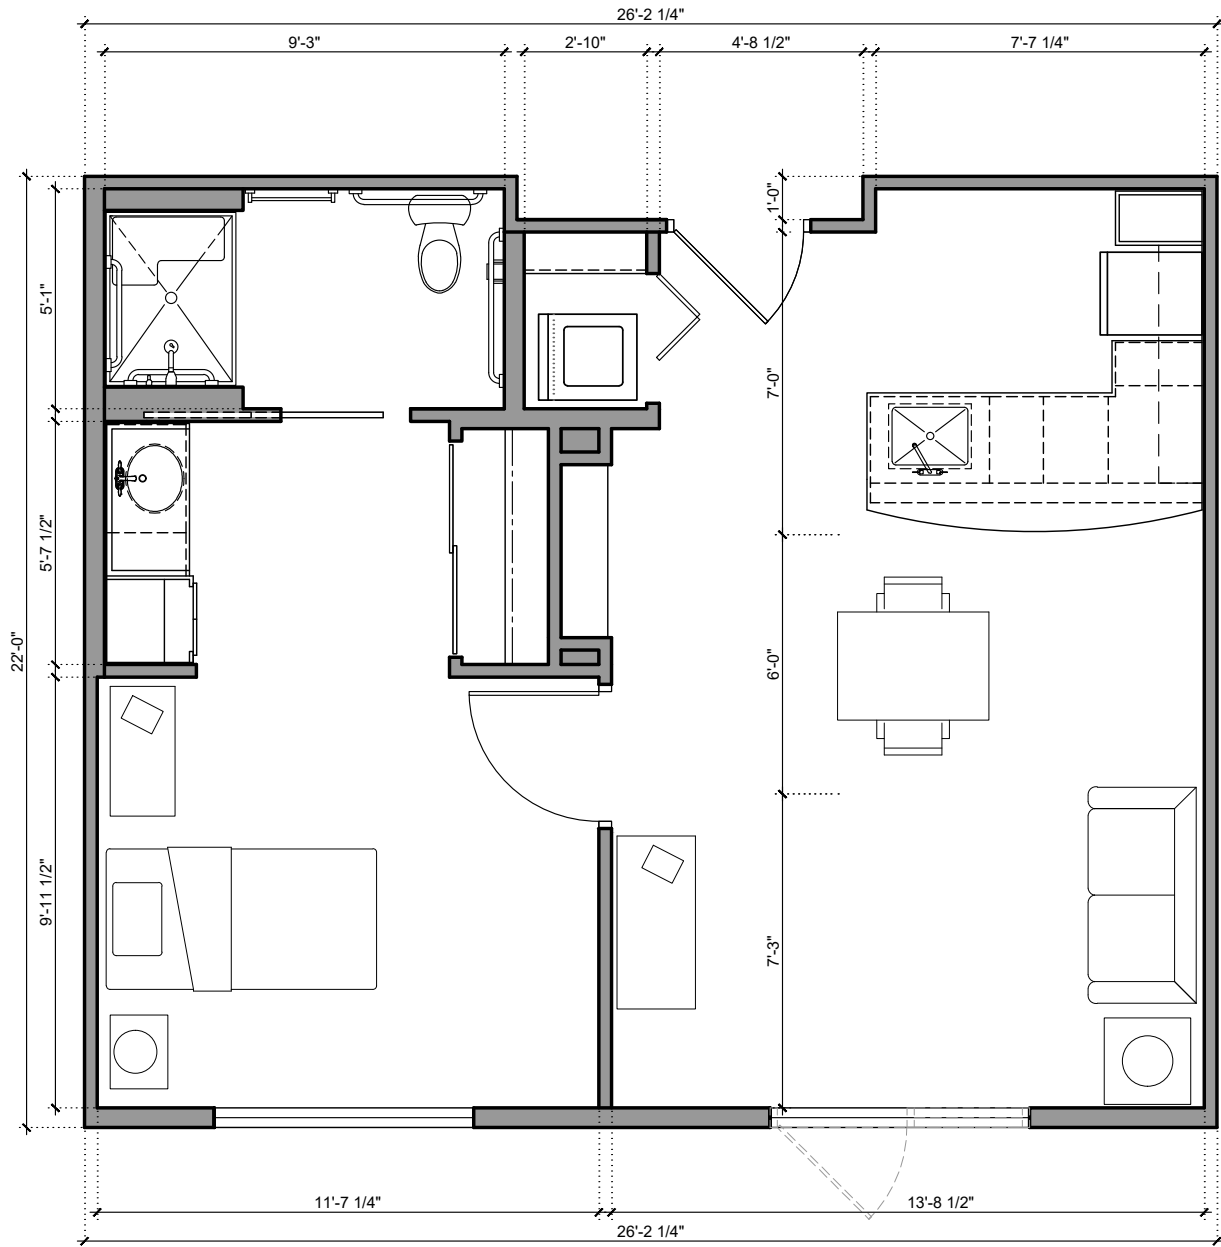

1 Bedroom 1 Bath
 Assisted Living
 512 sf (AL510)

6735 West Golden Lane • Peoria, AZ 85345 • 623.500.4300 • MorningStarGoldenRidge.com

Dimensions are for information only. Actual square footage may vary dependent upon location within building.

1 Bedroom 1 Bath
Assisted Living
568 sf (AL570)

6735 West Golden Lane • Peoria, AZ 85345 • 623.500.4300 • MorningStarGoldenRidge.com

Dimensions are for information only. Actual square footage may vary dependent upon location within building.