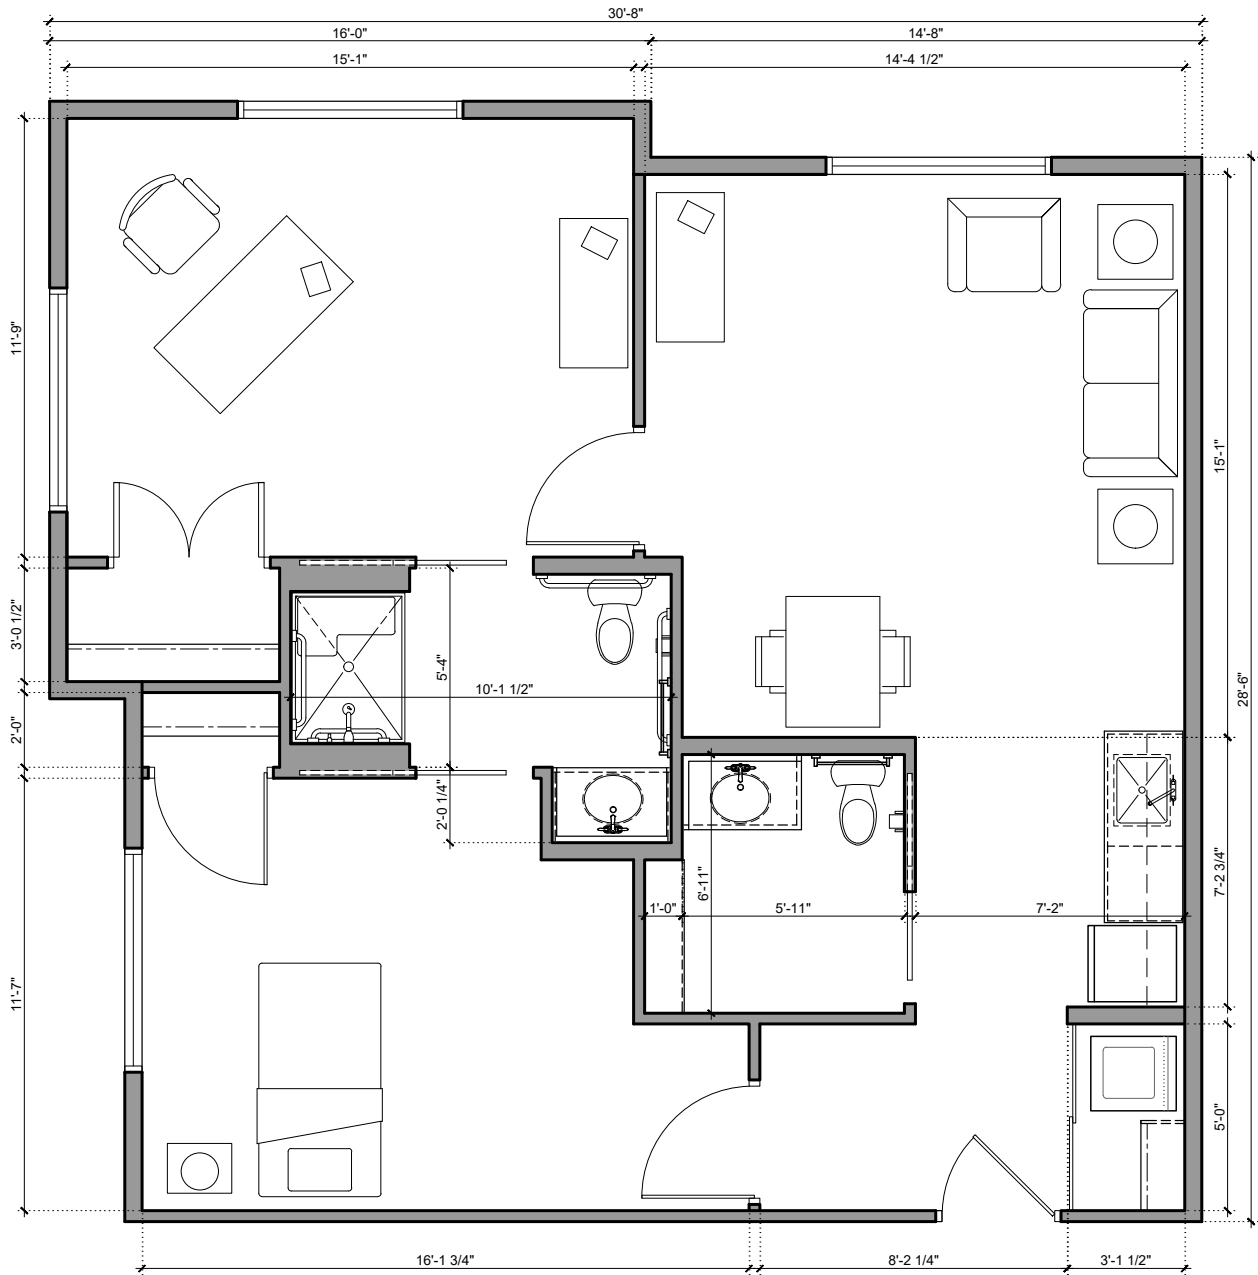

2 Bedroom 1 Bath

Concierge Living

759 sf (AL752)

SENIOR LIVING at GOLDEN RIDGE

6735 West Golden Lane • Peoria, AZ 85345 • 623.500.4300 • MorningStarGoldenRidge.com

Dimensions are for information only. Actual square footage may vary dependent upon location within building.