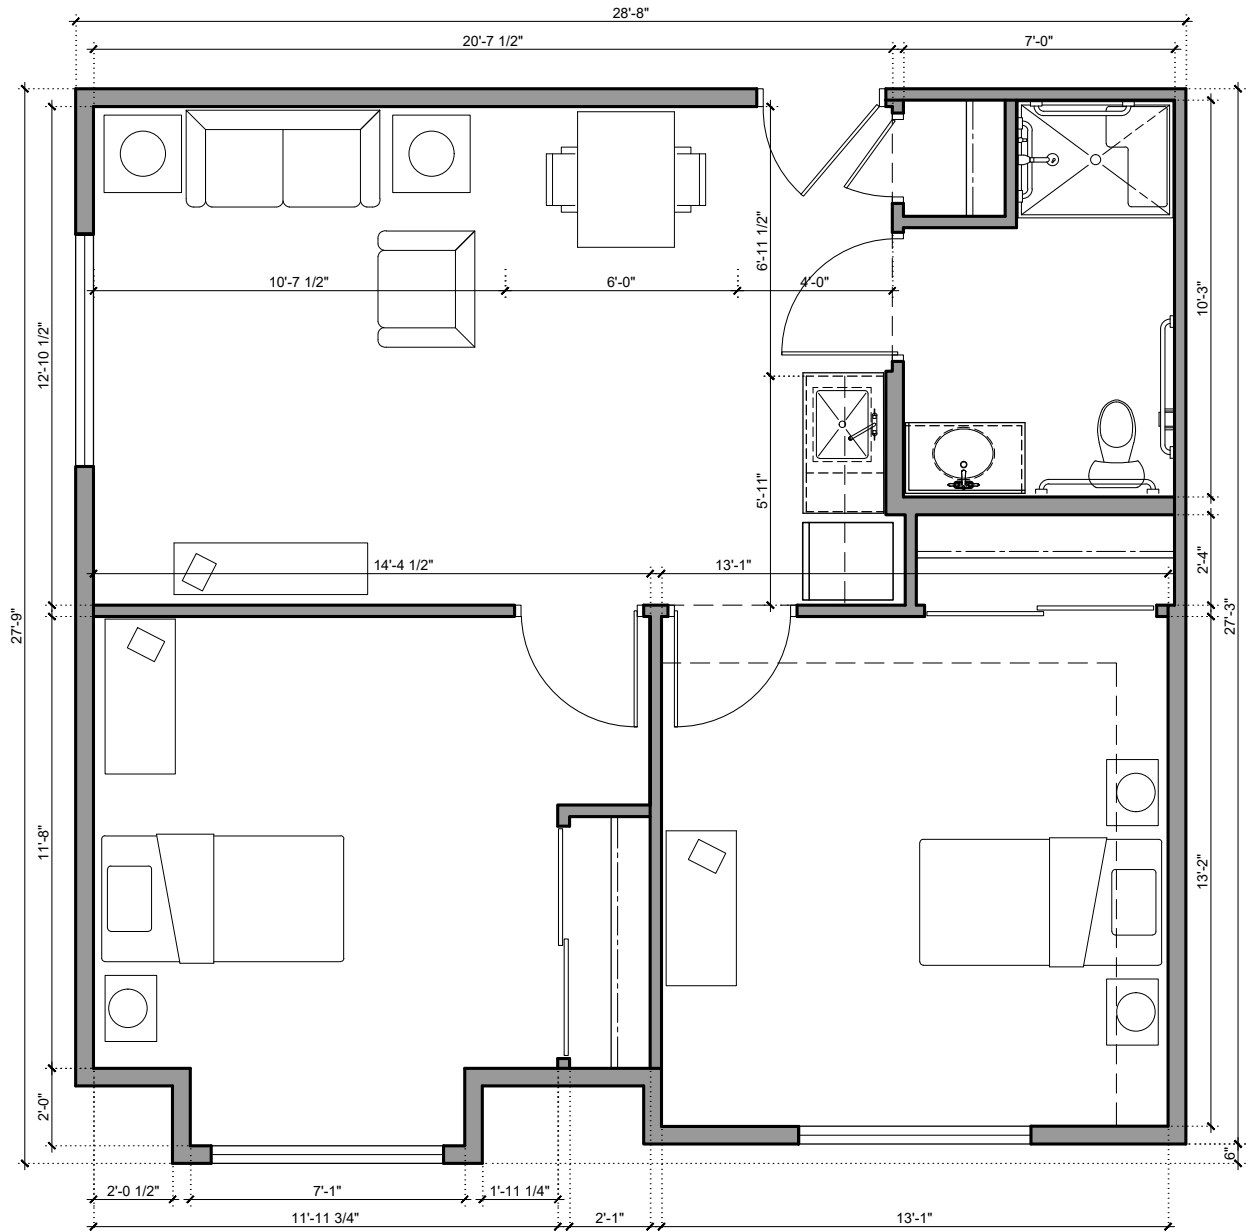

Studio with shared Bathroom

Memory Care

613 sf (MC613)

SENIOR LIVING at GOLDEN RIDGE

6735 West Golden Lane • Peoria, AZ 85345 • 623.500.4300 • MorningStarGoldenRidge.com

Dimensions are for information only. Actual square footage may vary dependent upon location within building.