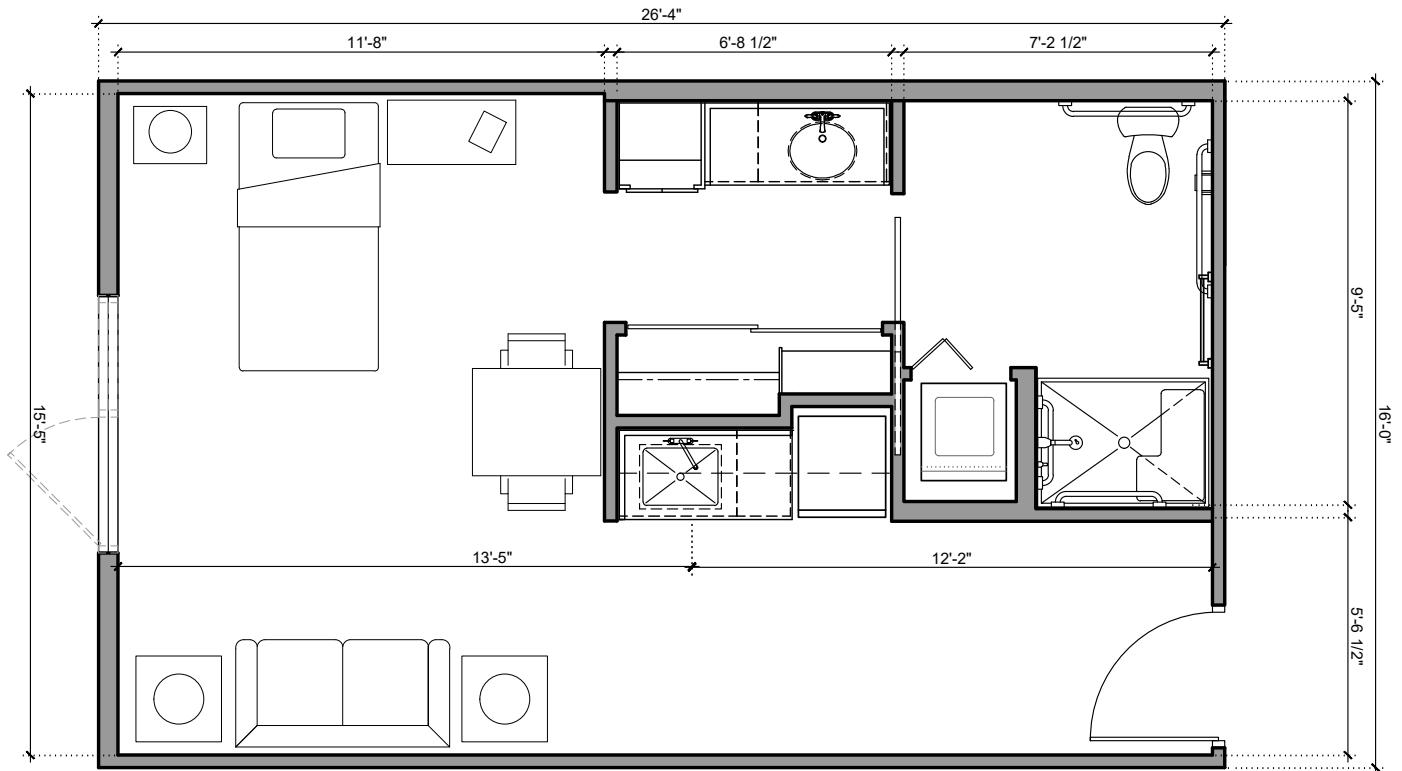

Studio
Concierge Living
421 sf (AL 384f)

6735 West Golden Lane • Peoria, AZ 85345 • 623.500.4300 • MorningStarGoldenRidge.com

Dimensions are for information only. Actual square footage may vary dependent upon location within building.