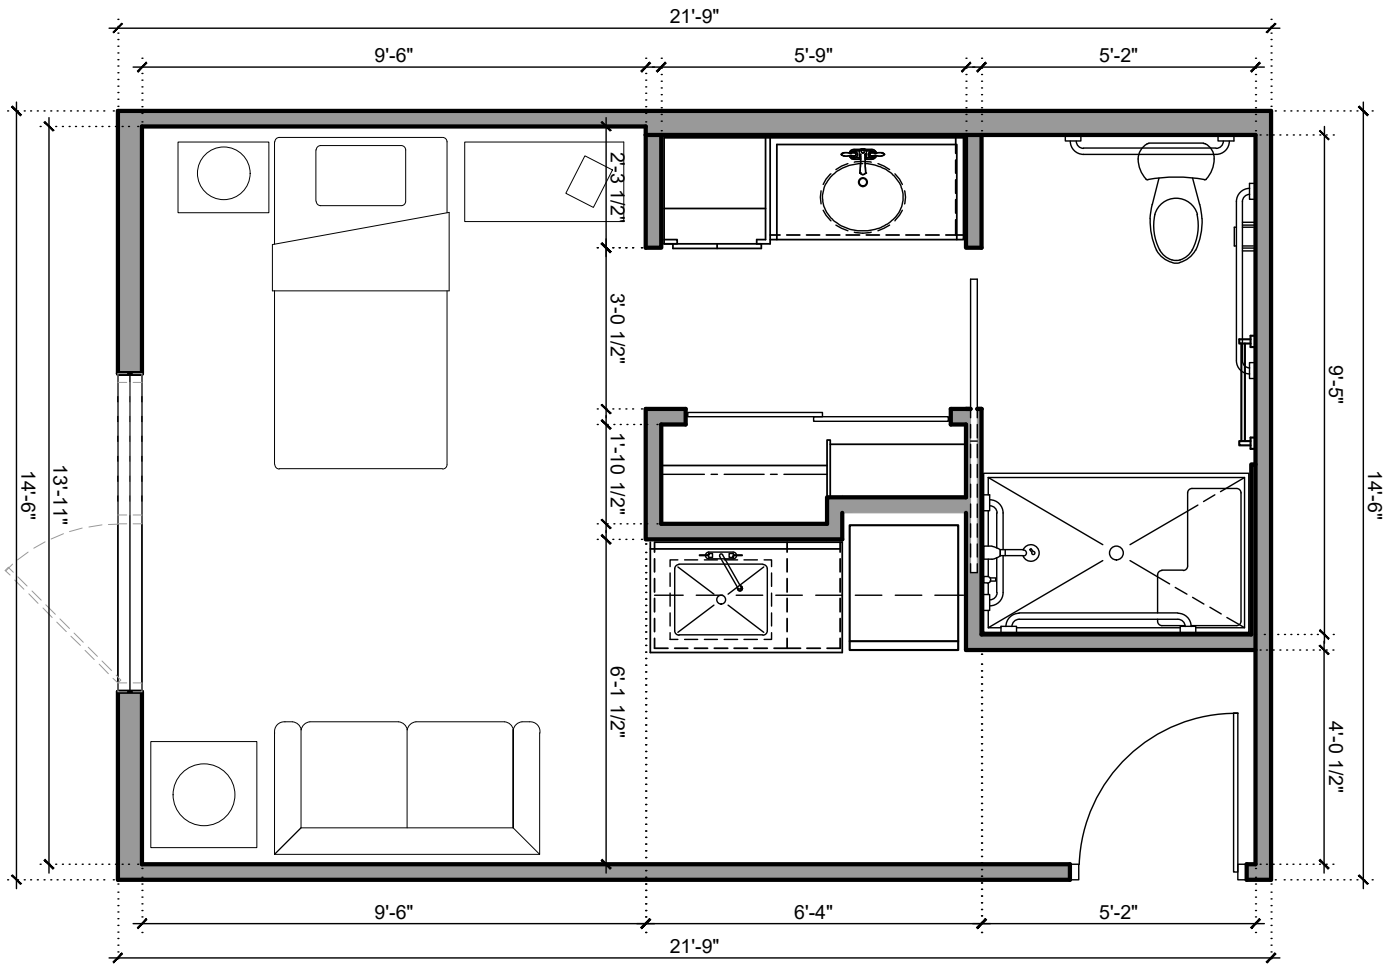

2 Bedroom 1.5 Bath

Concierge Living

870 sf (AL868)

SENIOR LIVING at GOLDEN RIDGE

6735 West Golden Lane • Peoria, AZ 85345 • 623.500.4300 • MorningStarGoldenRidge.com

Dimensions are for information only. Actual square footage may vary dependent upon location within building.