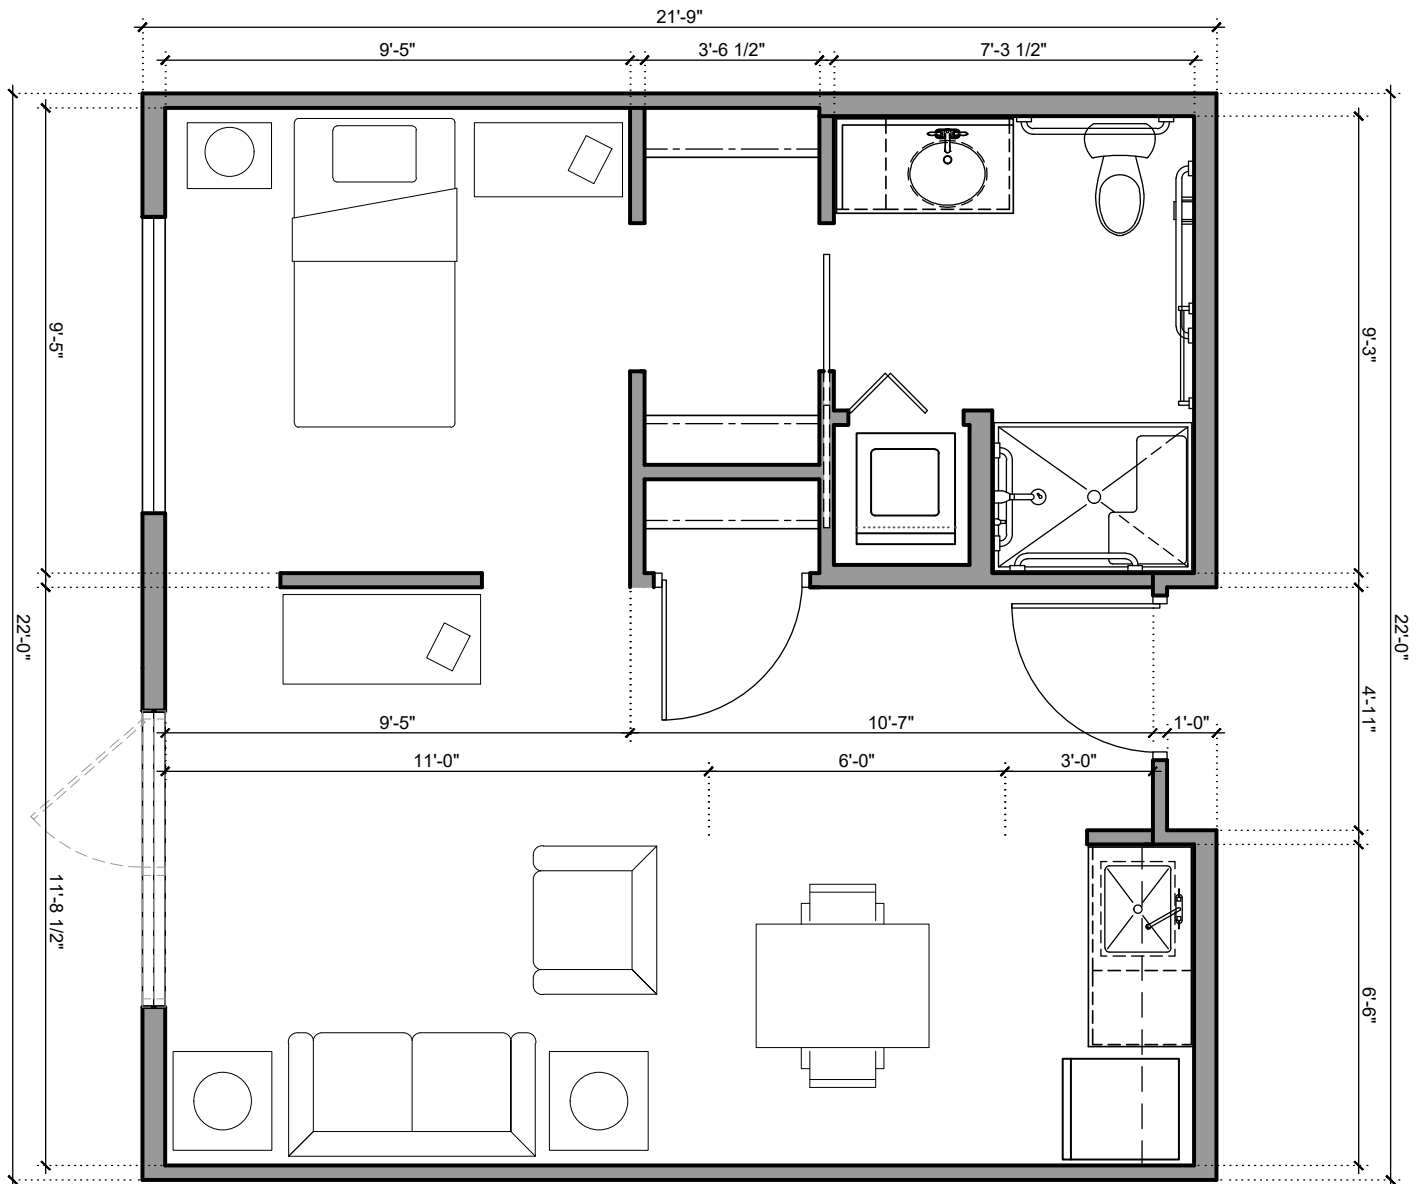

1 Bedroom 1 Bath
Concierge Living
474 sf (AL478)

6735 West Golden Lane • Peoria, AZ 85345 • 623.500.4300 • MorningStarGoldenRidge.com

Dimensions are for information only. Actual square footage may vary dependent upon location within building.