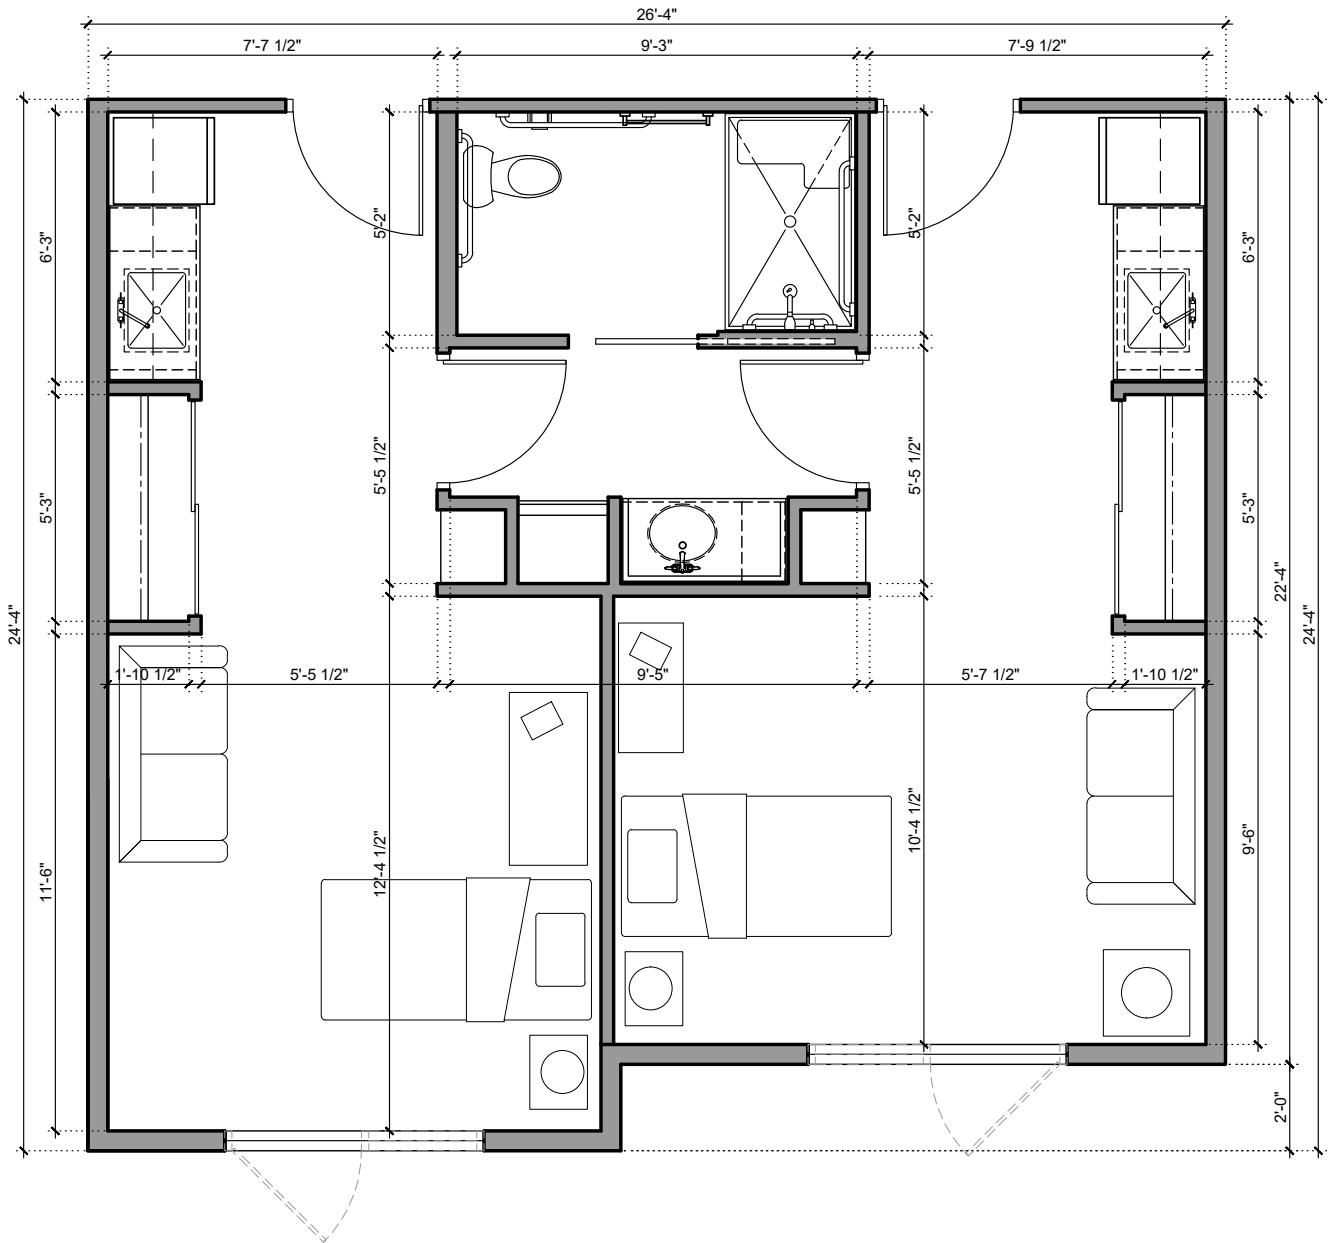

Studio with shared Bathroom

Memory Care

613 sf (MC613)