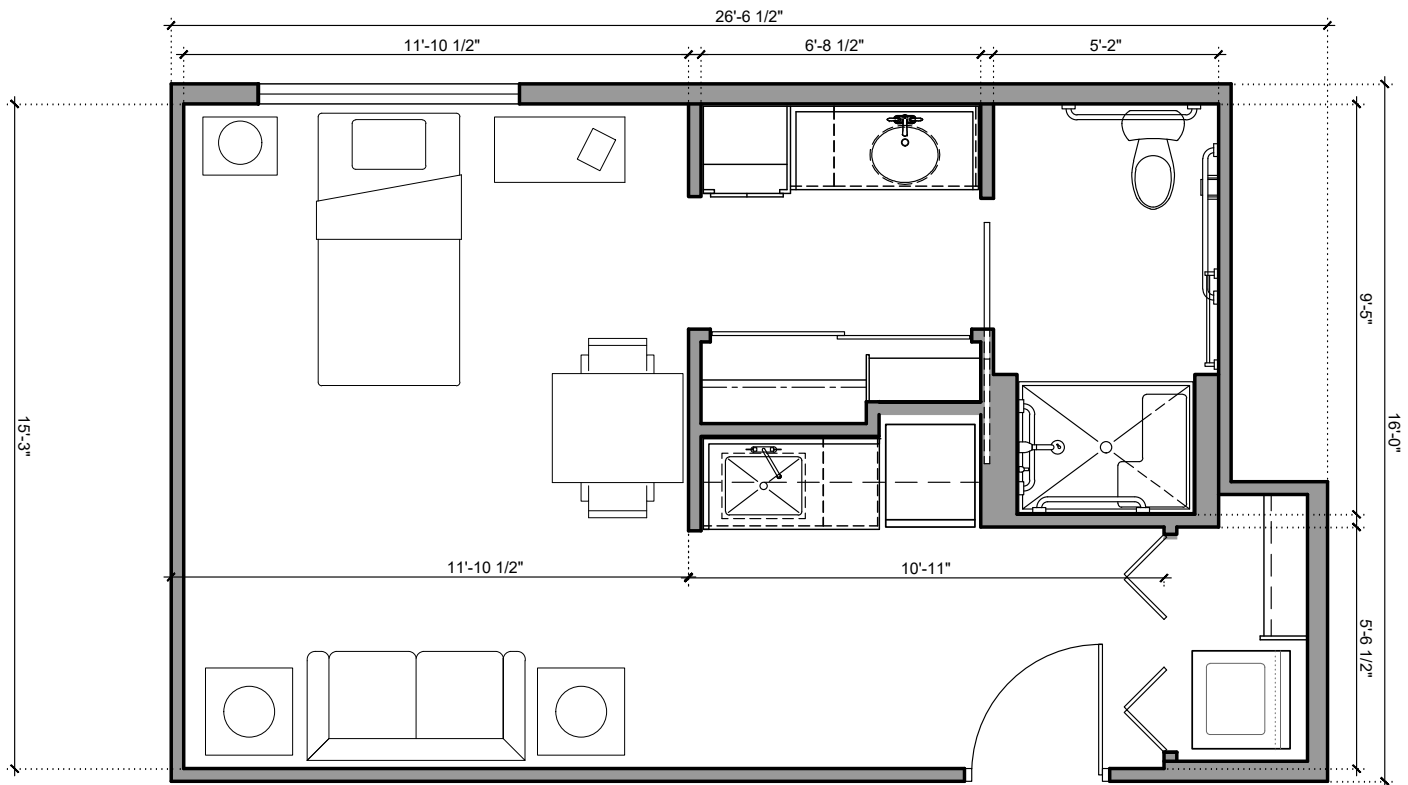

Studio
 Assisted Living
 404 sf (AL 384)

6735 West Golden Lane • Peoria, AZ 85345 • 623.500.4300 • MorningStarGoldenRidge.com

Dimensions are for information only. Actual square footage may vary dependent upon location within building.