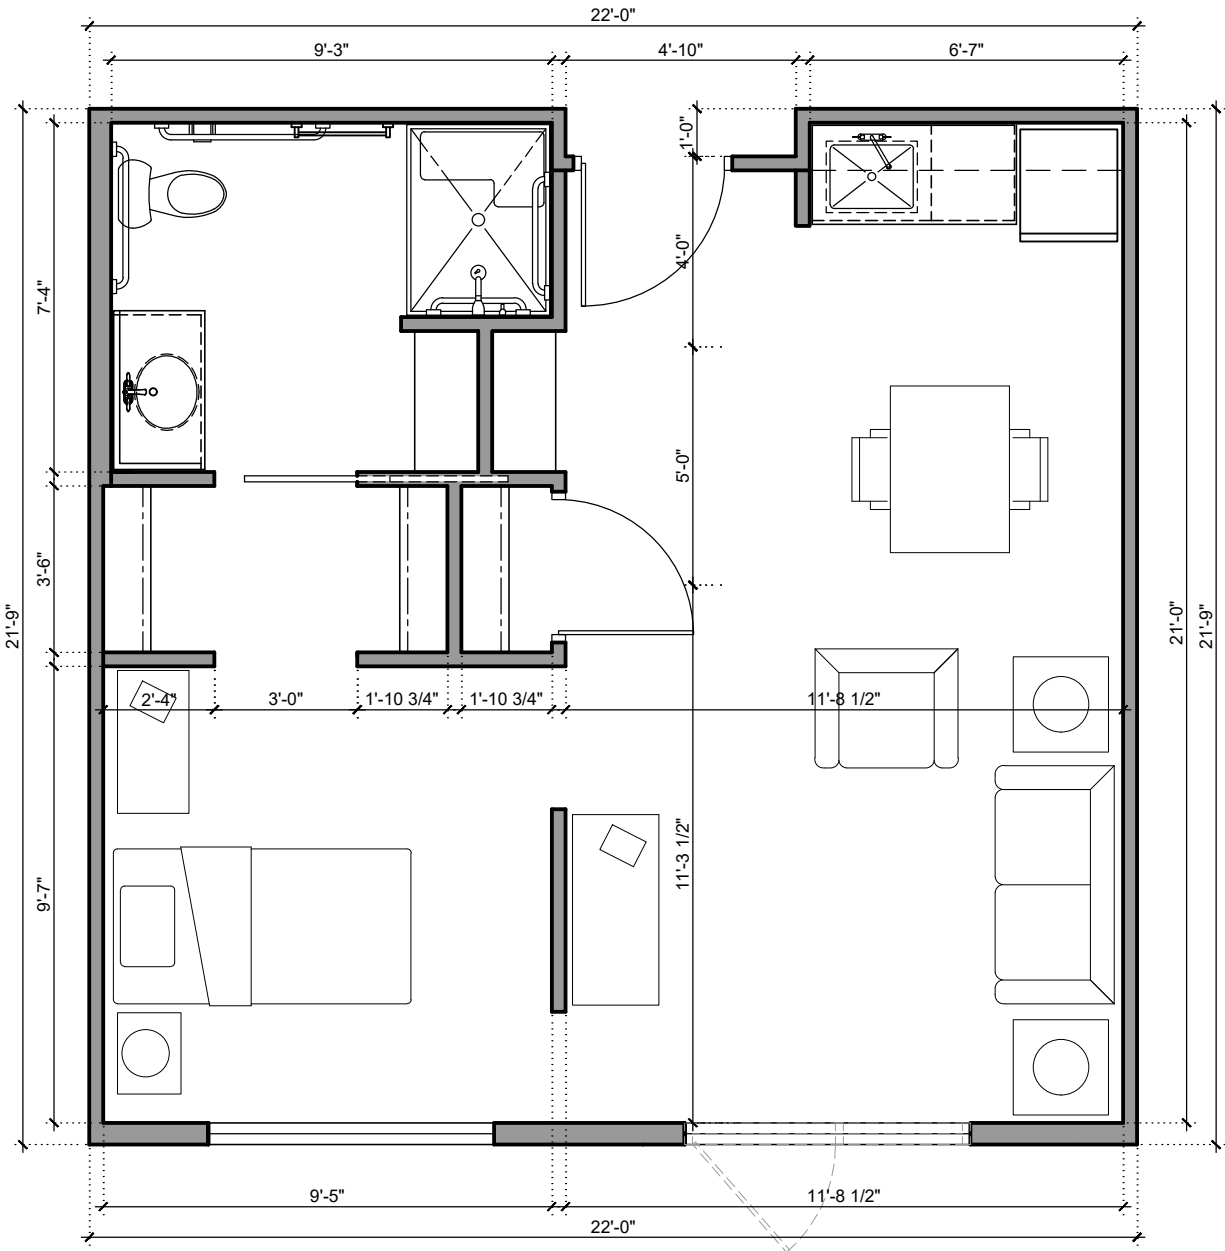

Studio

Memory Care

389 sf (MC384)

SENIOR LIVING at GOLDEN RIDGE

6735 West Golden Lane • Peoria, AZ 85345 • 623.500.4300 • MorningStarGoldenRidge.com

Dimensions are for information only. Actual square footage may vary dependent upon location within building.