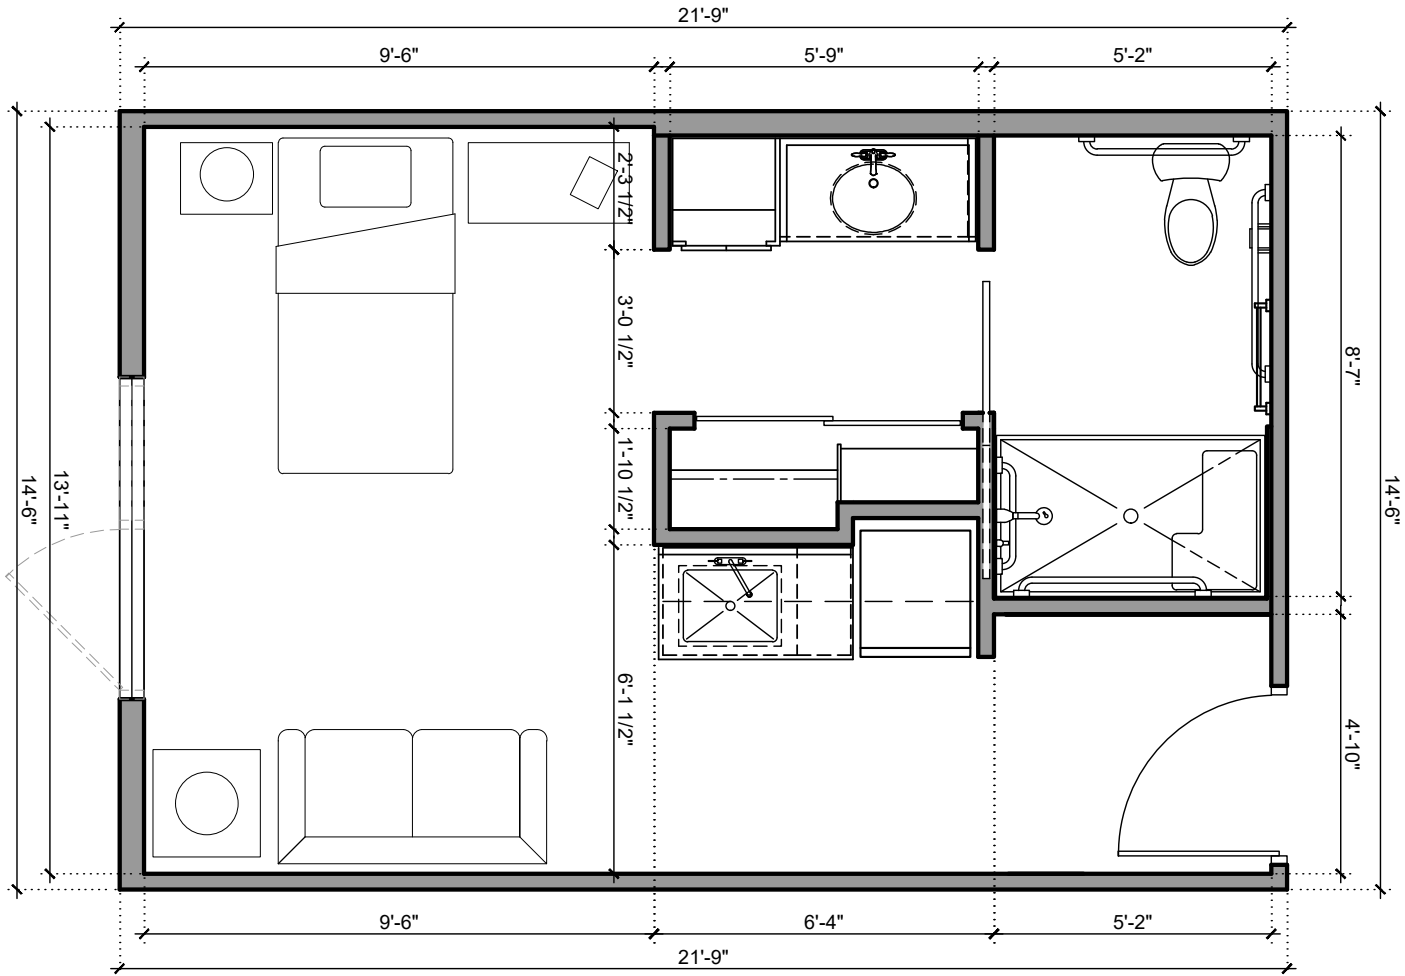

Studio

Memory Care
315 sf (MC300)

SENIOR LIVING at GOLDEN RIDGE

6735 West Golden Lane • Peoria, AZ 85345 • 623.500.4300 • MorningStarGoldenRidge.com

Dimensions are for information only. Actual square footage may vary dependent upon location within building.