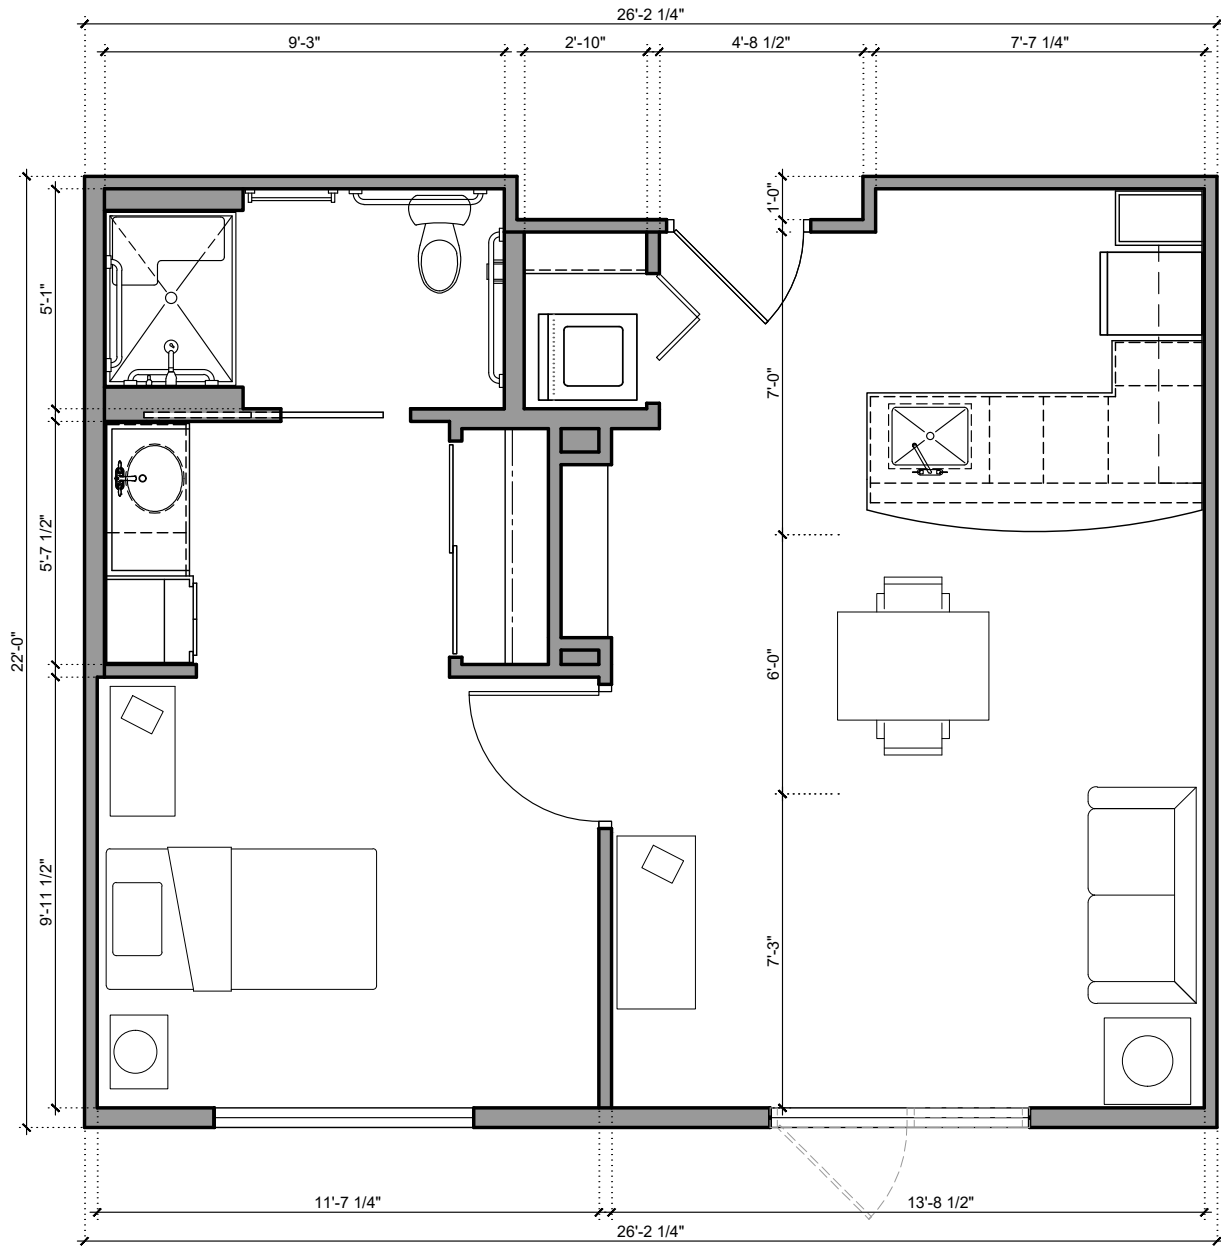

1 Bedroom 1 Bath
Assisted Living
568 sf (AL570)

6735 West Golden Lane • Peoria, AZ 85345 • 623.500.4300 • MorningStarGoldenRidge.com

Dimensions are for information only. Actual square footage may vary dependent upon location within building.