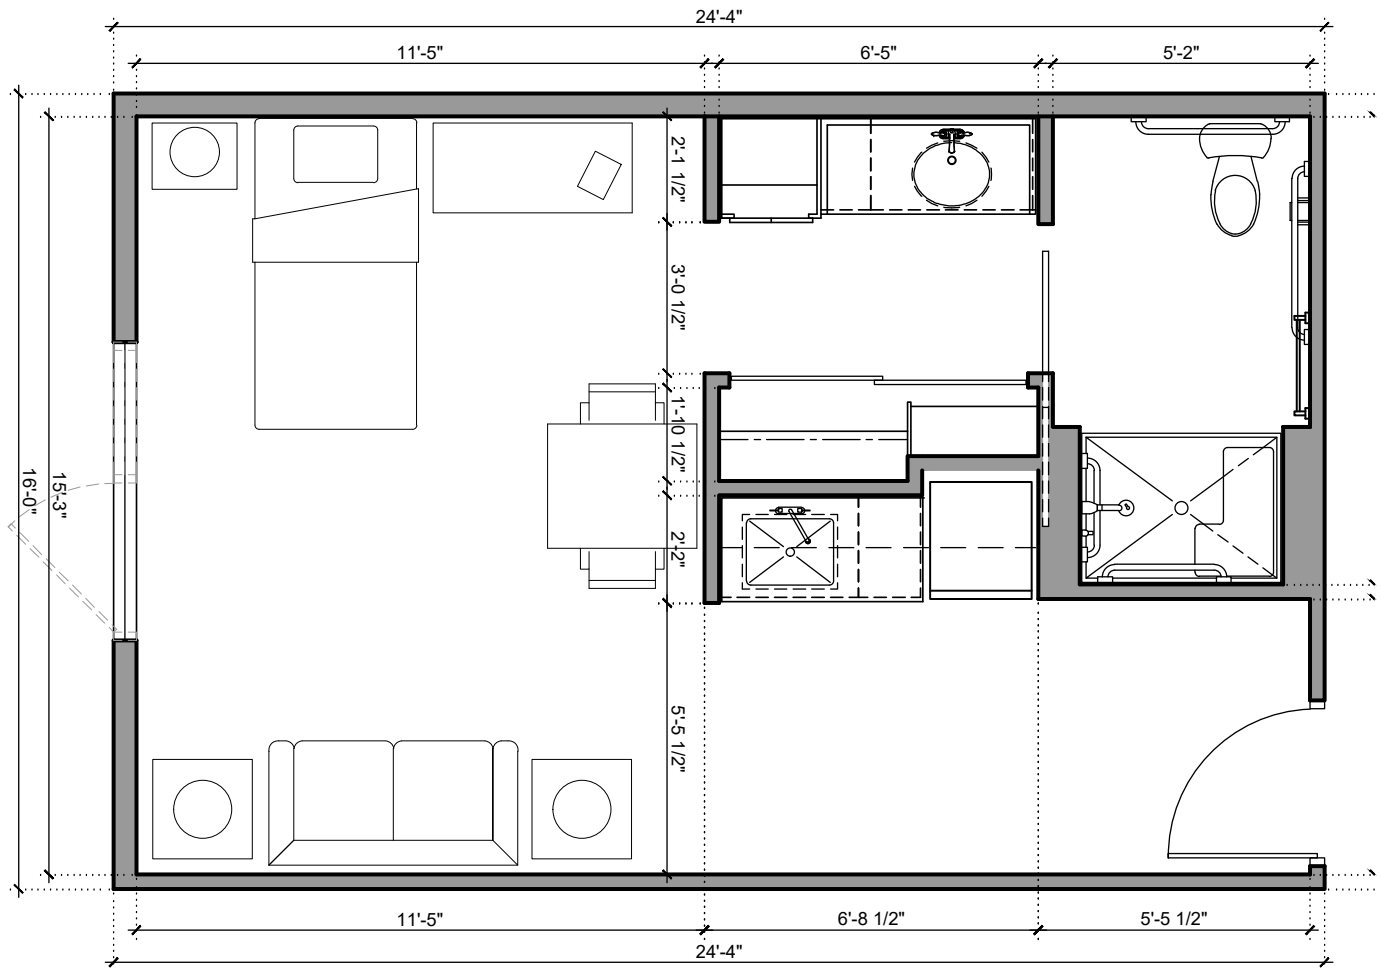

Studio

Memory Care

389 sf (MC384)

SENIOR LIVING at GOLDEN RIDGE

6735 West Golden Lane • Peoria, AZ 85345 • 623.500.4300 • MorningStarGoldenRidge.com

Dimensions are for information only. Actual square footage may vary dependent upon location within building.