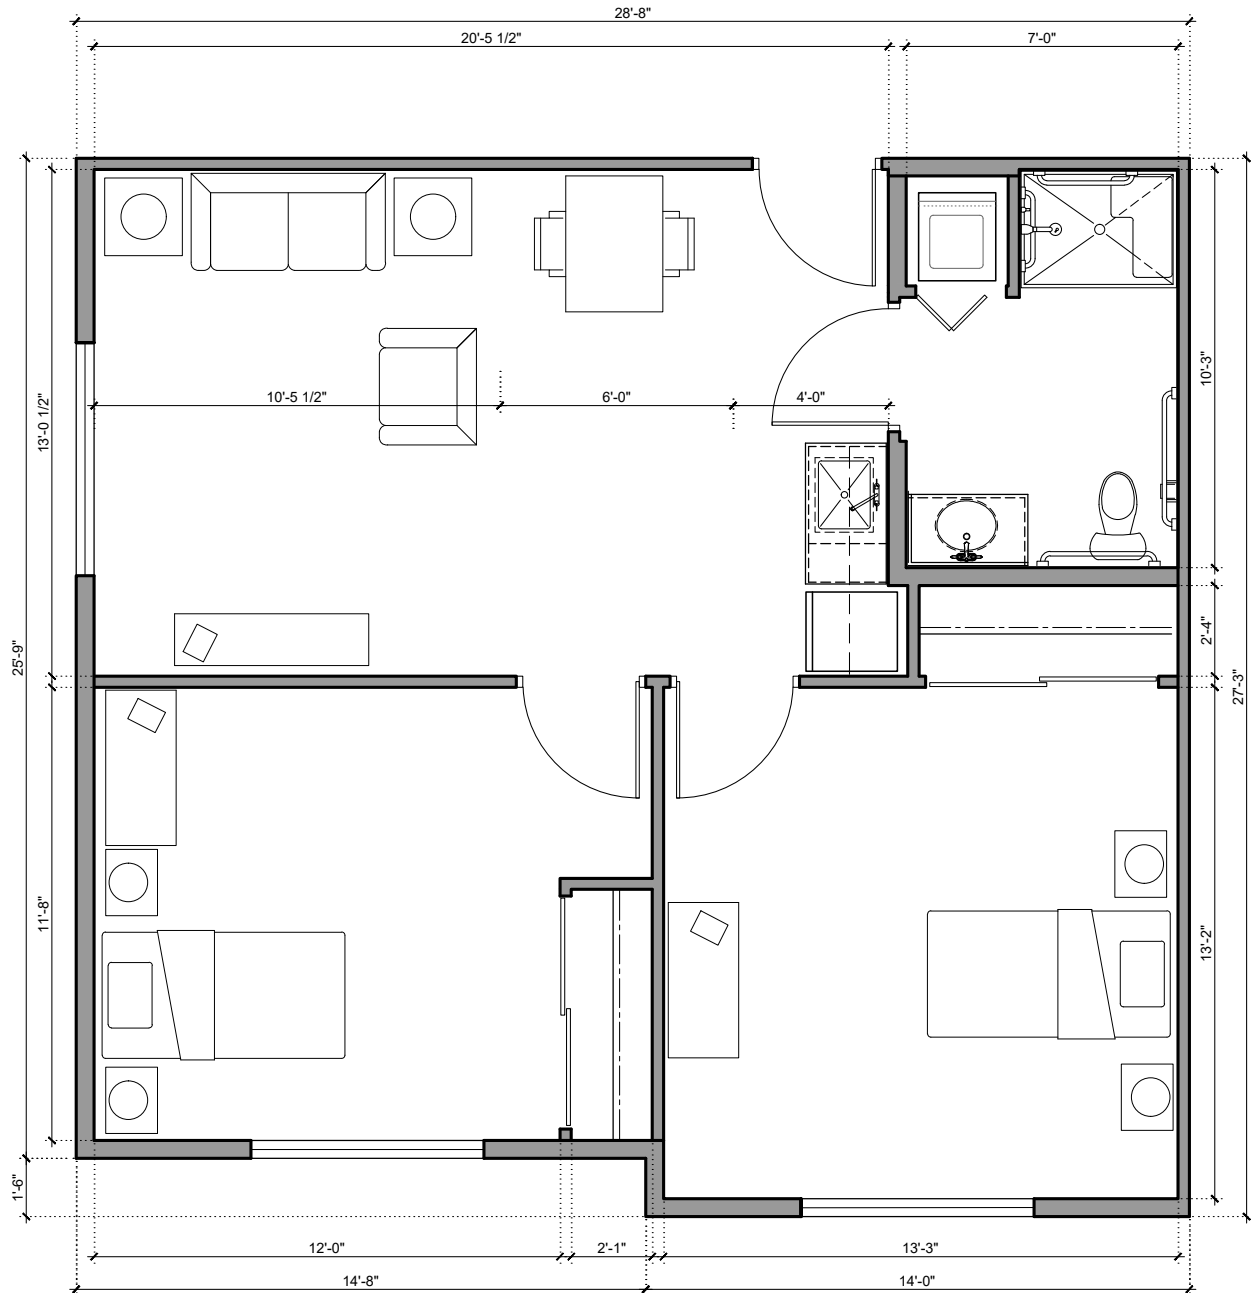

2 Bedroom 1 Bath

Concierge Living

759 sf (AL752)