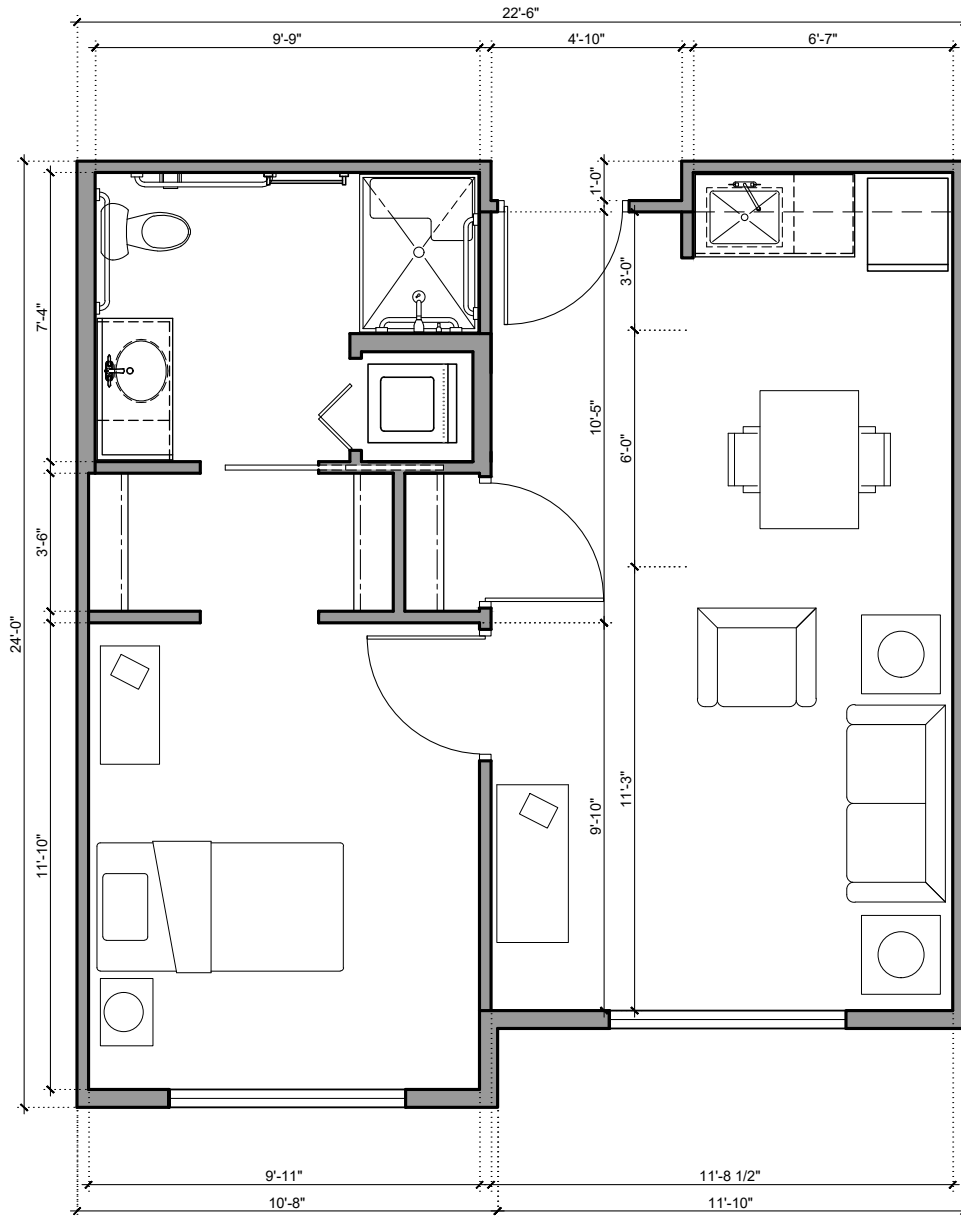

Studio
 Concierge Living
 421 sf (AL 384f)

6735 West Golden Lane • Peoria, AZ 85345 • 623.500.4300 • MorningStarGoldenRidge.com

Dimensions are for information only. Actual square footage may vary dependent upon location within building.

1 Bedroom 1 Bath
 Concierge Living
 474 sf (AL478)

6735 West Golden Lane • Peoria, AZ 85345 • 623.500.4300 • MorningStarGoldenRidge.com

Dimensions are for information only. Actual square footage may vary dependent upon location within building.