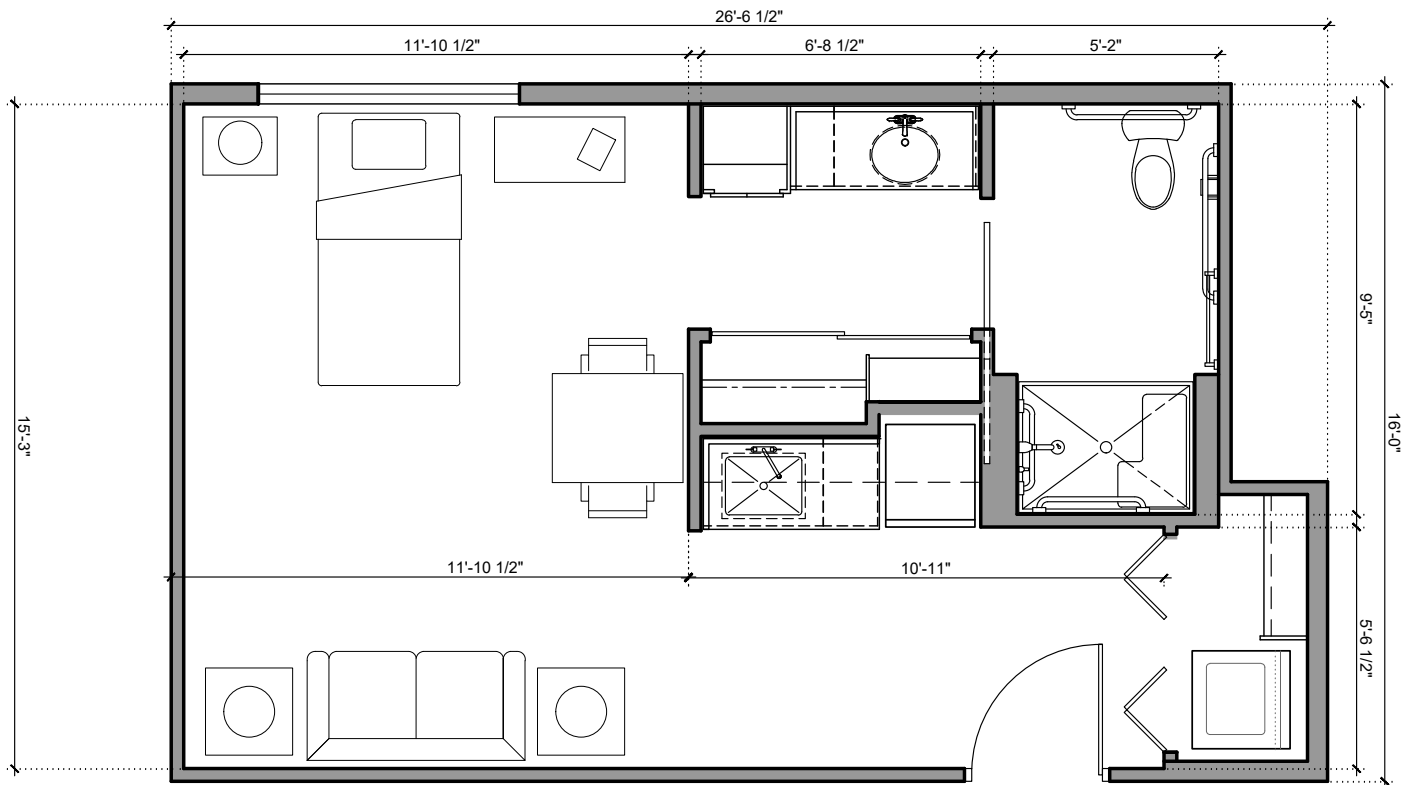

Studio
 Assisted Living
 404 sf (AL 384)

SENIOR LIVING at GOLDEN RIDGE

6735 West Golden Lane • Peoria, AZ 85345 • 623.500.4300 • MorningStarGoldenRidge.com

Dimensions are for information only. Actual square footage may vary dependent upon location within building.