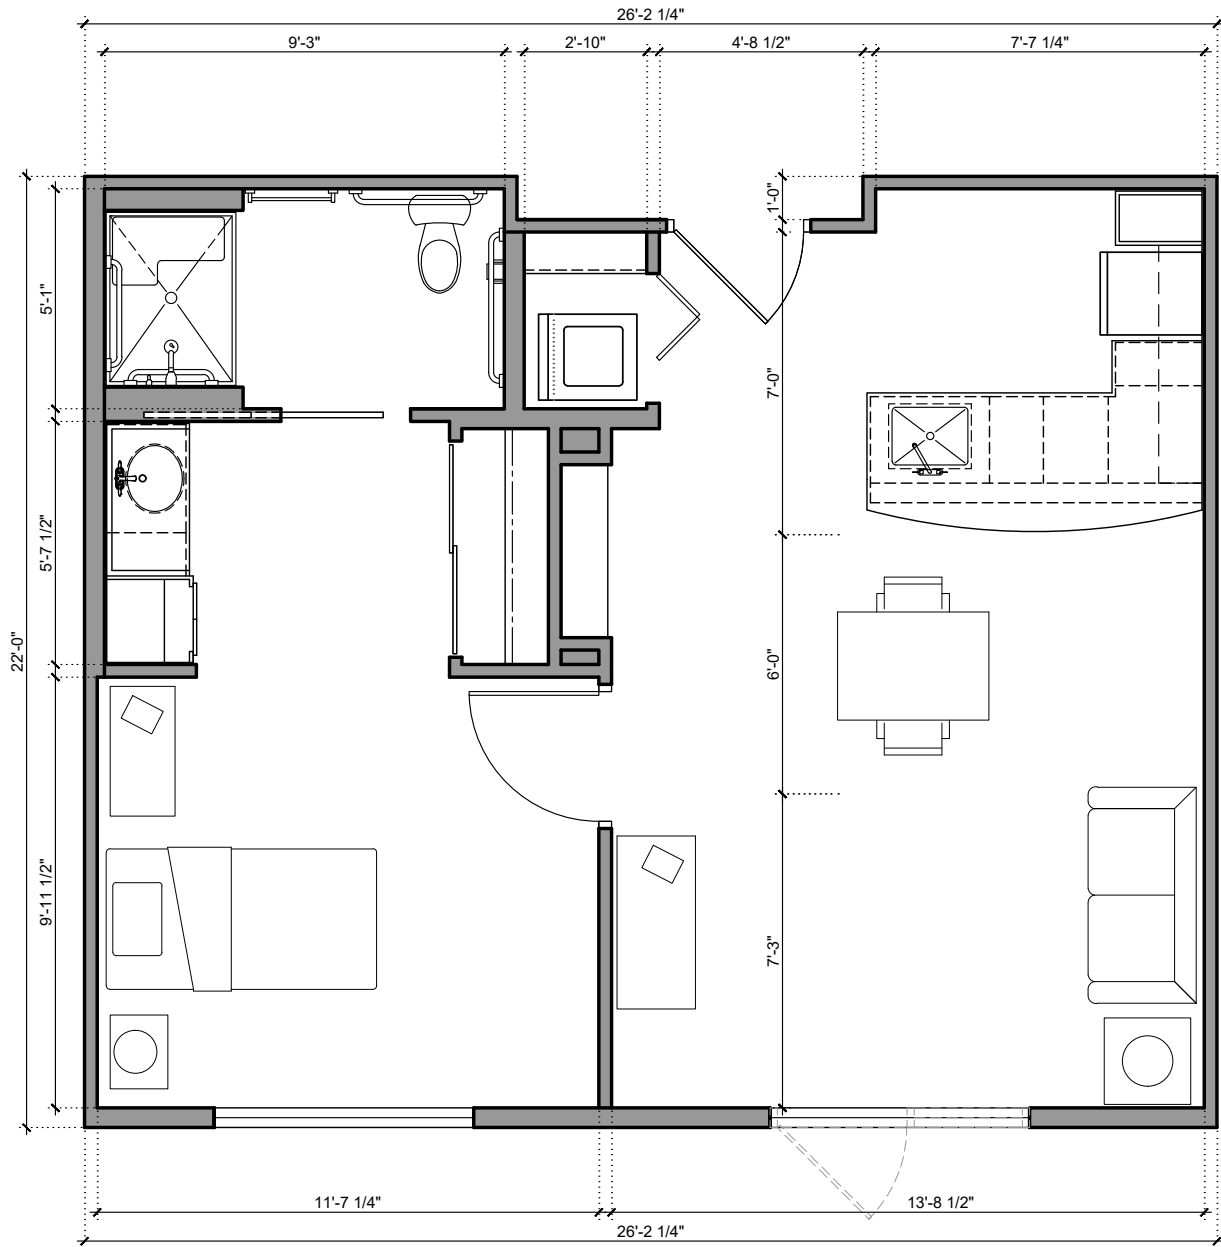

1 Bedroom 1 Bath
Assisted Living
568 sf (AL570)

6735 West Golden Lane • Peoria, AZ 85345 • 623.500.4300 • MorningStarGoldenRidge.com

Dimensions are for information only. Actual square footage may vary dependent upon location within building.