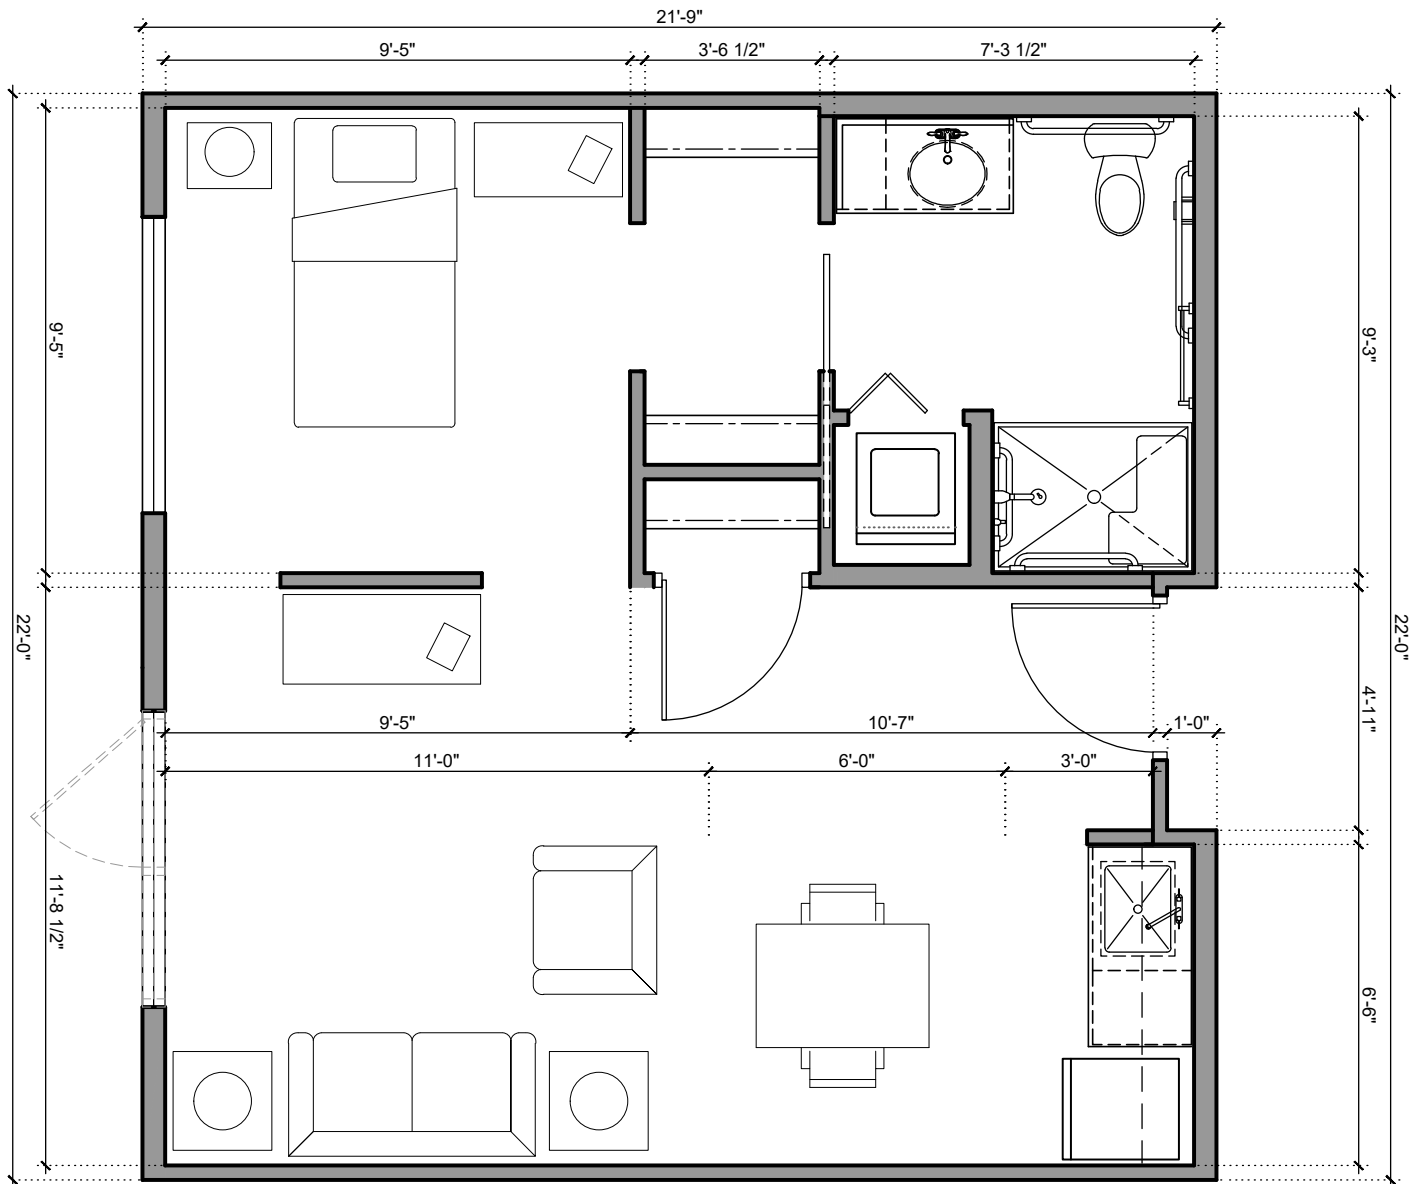

1 Bedroom 1 Bath
Concierge Living
474 sf (AL478)

6735 West Golden Lane • Peoria, AZ 85345 • 623.500.4300 • MorningStarGoldenRidge.com

Dimensions are for information only. Actual square footage may vary dependent upon location within building.