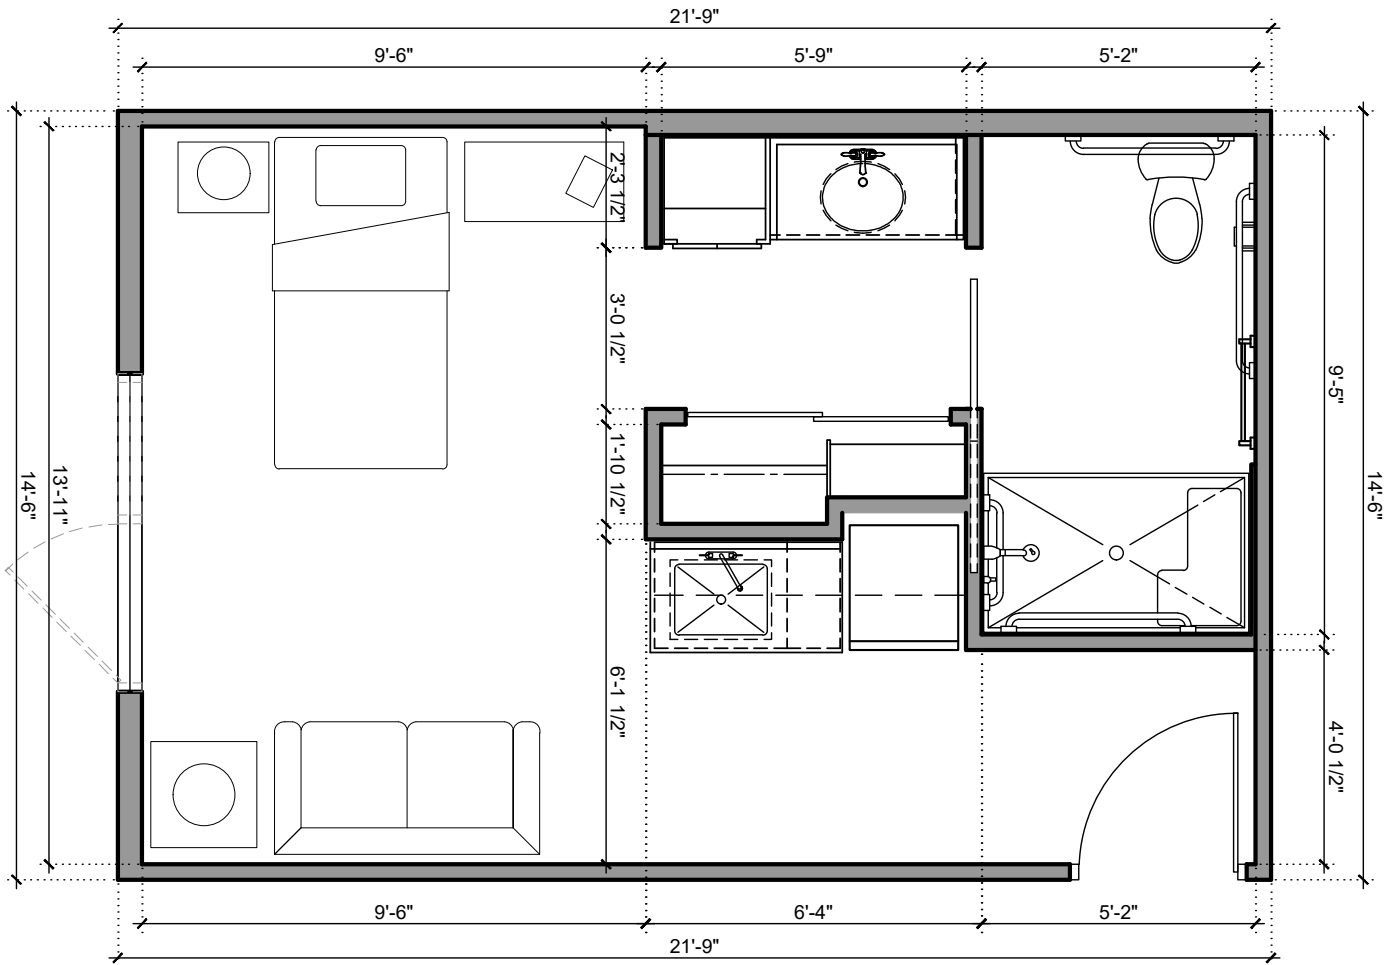

2 Bedroom 1.5 Bath

Concierge Living

870 sf (AL868)

SENIOR LIVING at GOLDEN RIDGE

6735 West Golden Lane • Peoria, AZ 85345 • 623.500.4300 • MorningStarGoldenRidge.com

Dimensions are for information only. Actual square footage may vary dependent upon location within building.