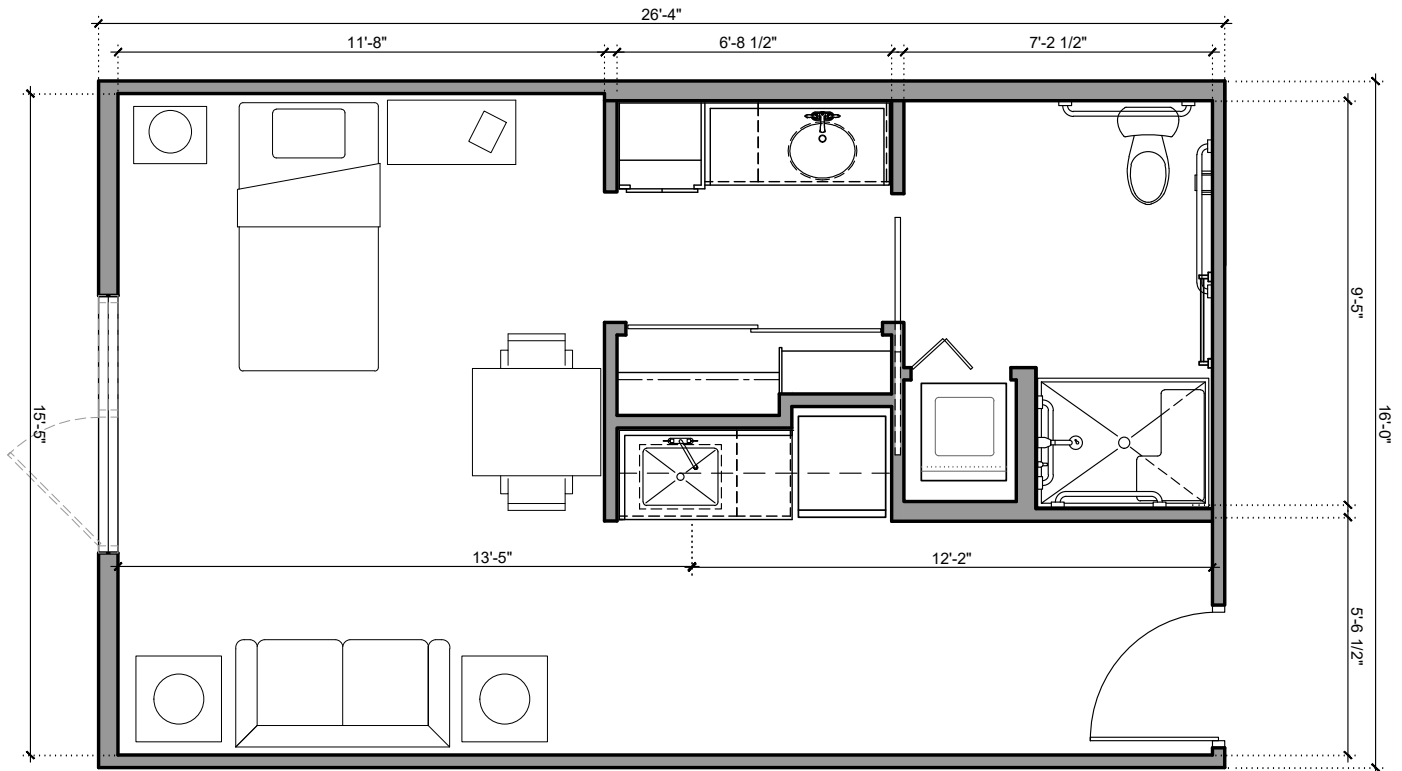

Studio
Concierge Living
421 sf (AL 384f)

6735 West Golden Lane • Peoria, AZ 85345 • 623.500.4300 • MorningStarGoldenRidge.com

Dimensions are for information only. Actual square footage may vary dependent upon location within building.