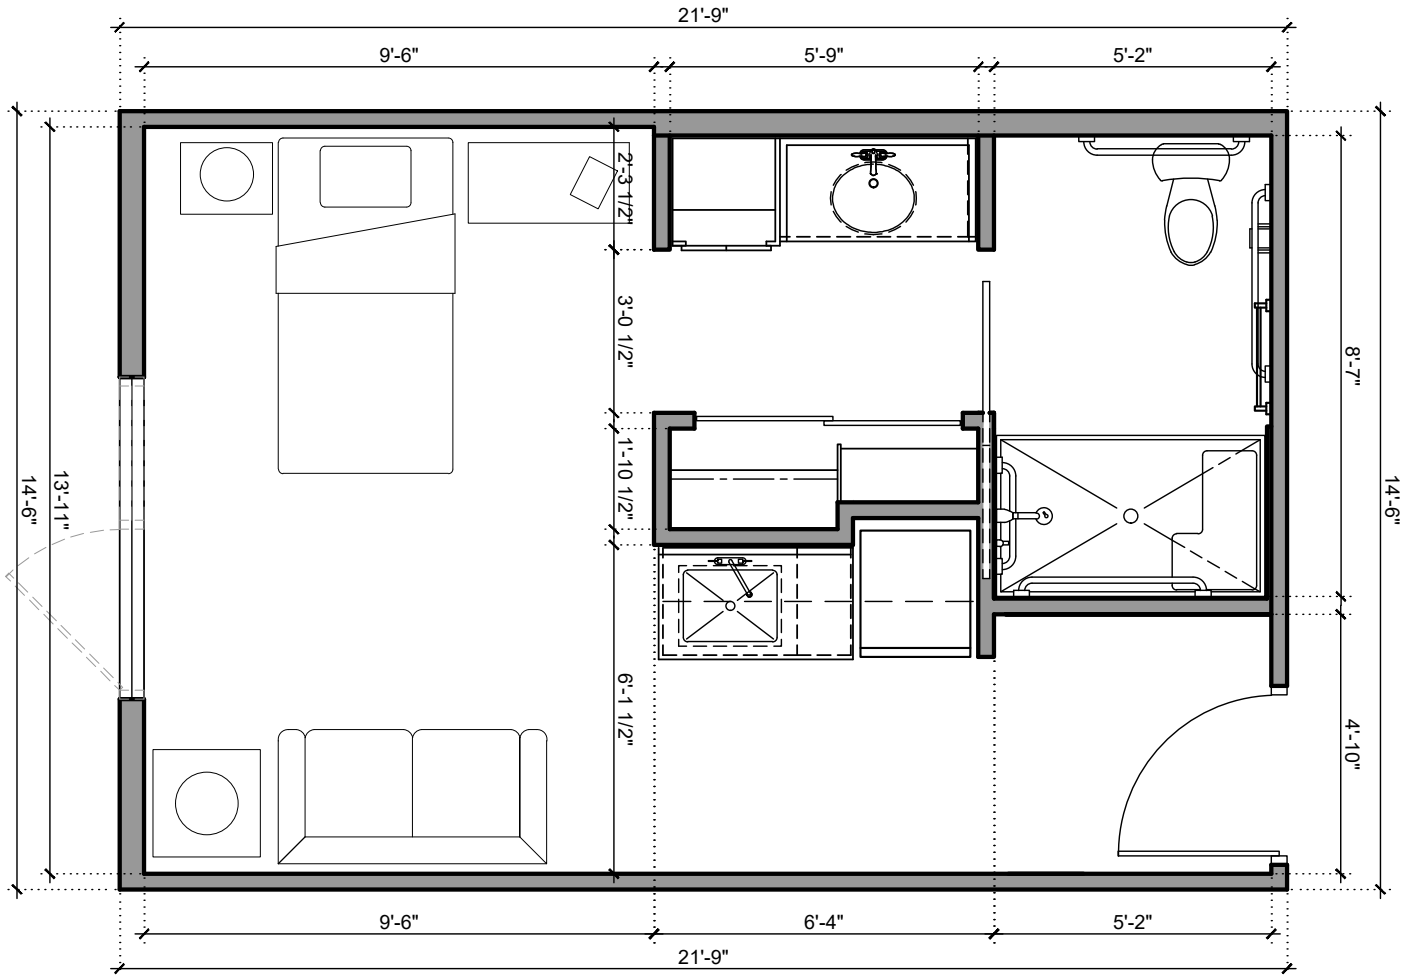

Studio

Memory Care
315 sf (MC300)

SENIOR LIVING at GOLDEN RIDGE

6735 West Golden Lane • Peoria, AZ 85345 • 623.500.4300 • MorningStarGoldenRidge.com

Dimensions are for information only. Actual square footage may vary dependent upon location within building.