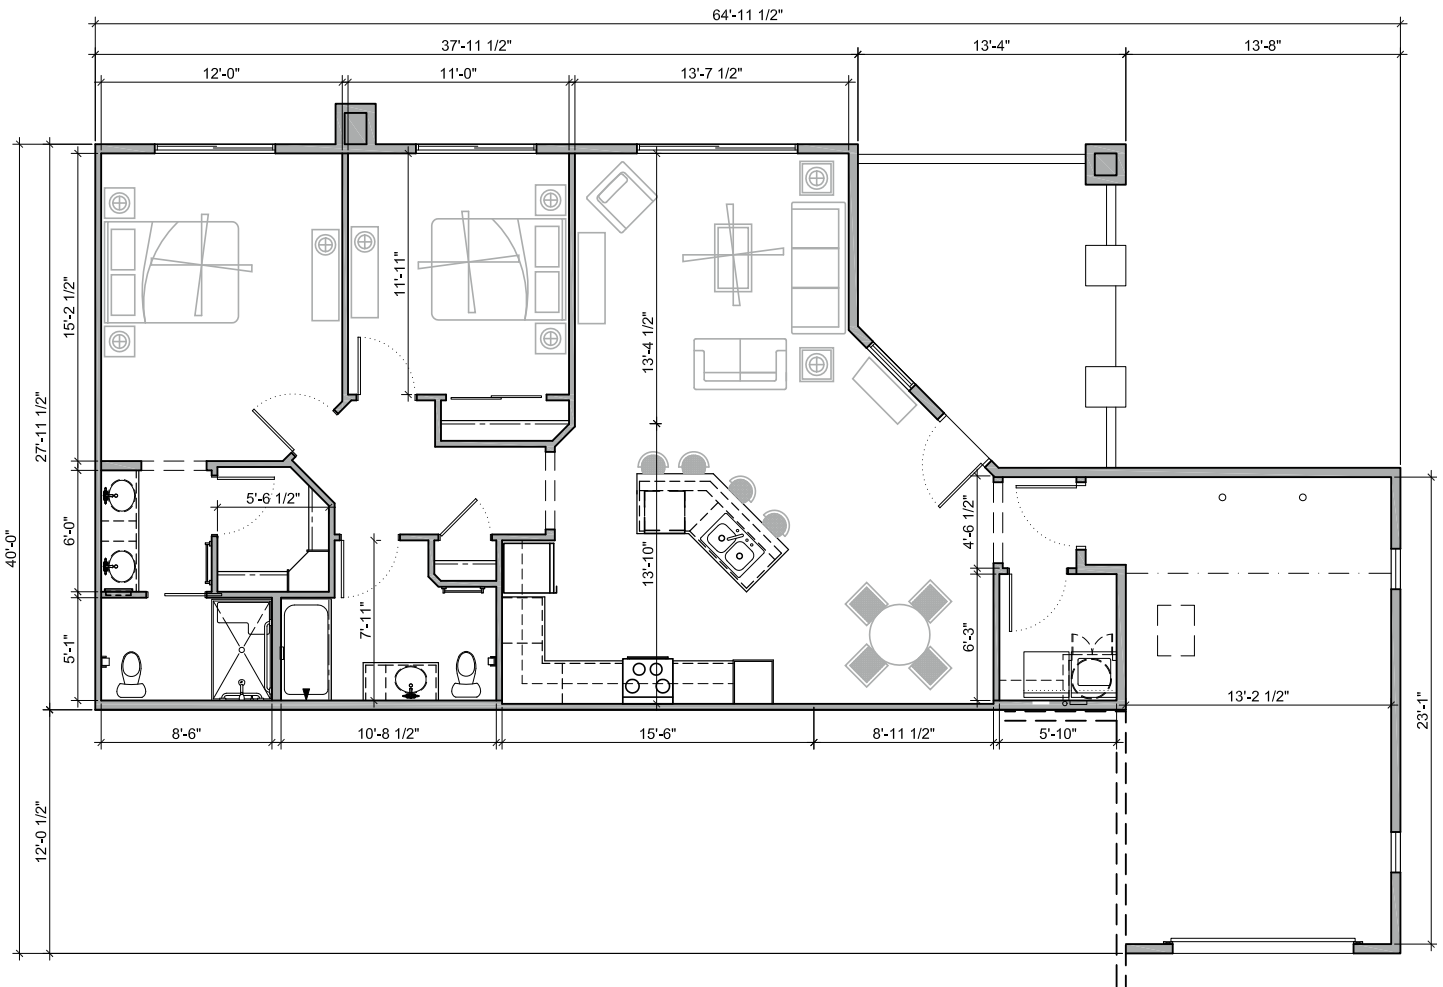

Casita
Sunflower Model
1236 sf (IL 1236)

6735 West Golden Lane • Peoria, AZ 85345 • 623.500.4300 • MorningStarGoldenRidge.com

Dimensions are for information only. Actual square footage may vary dependent upon location within building.