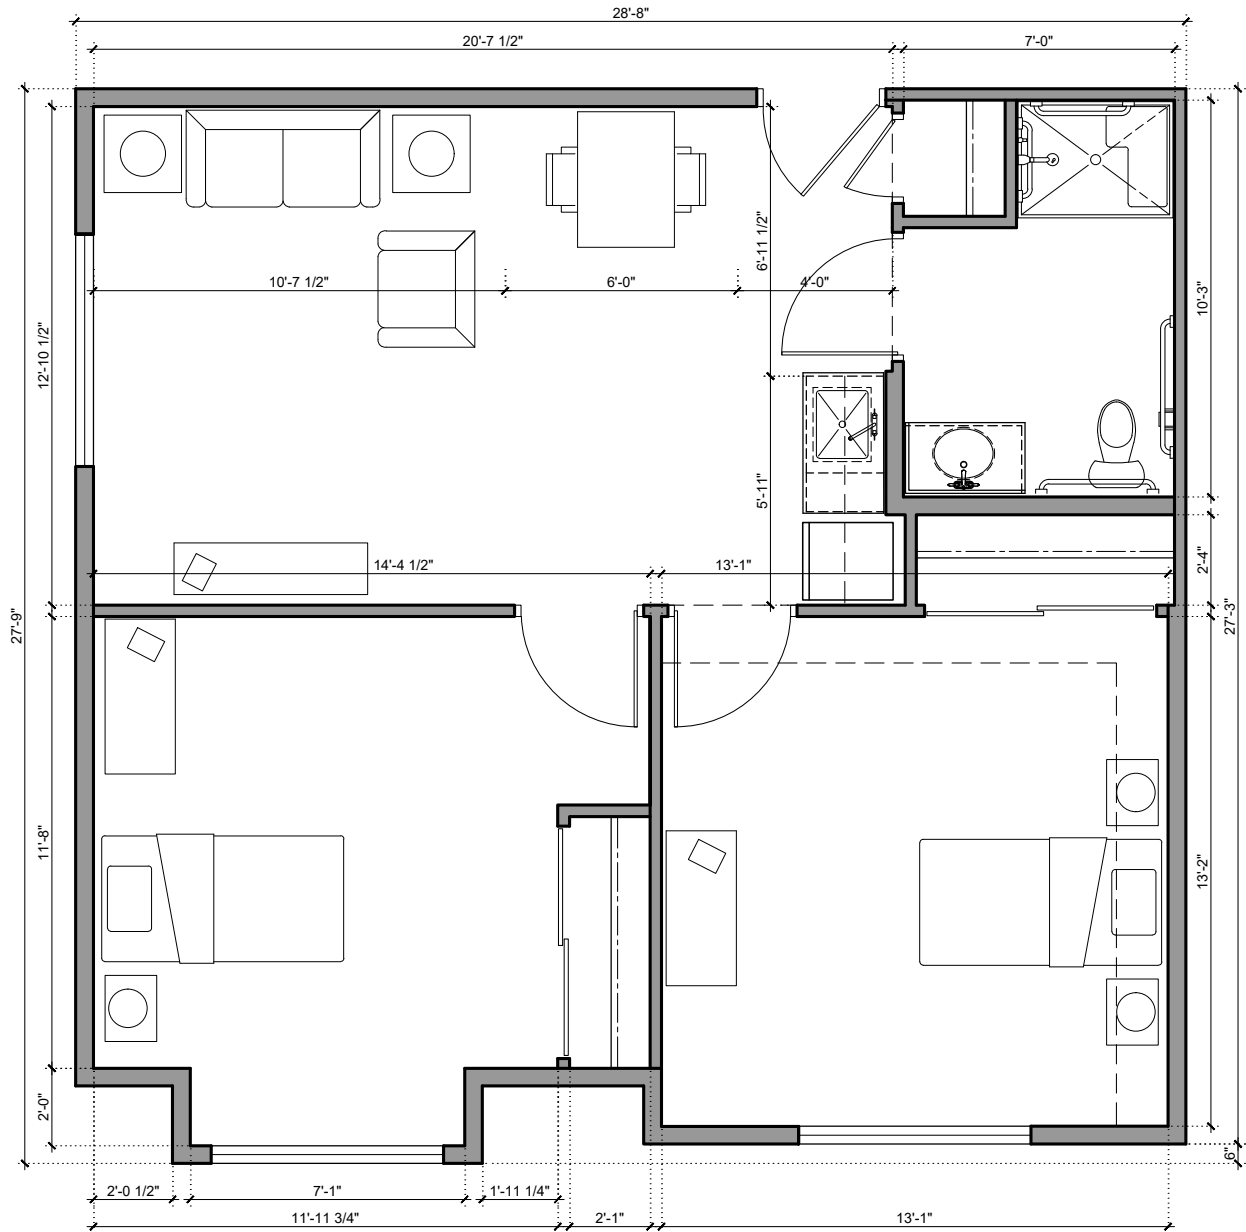

Studio with shared Bathroom

Memory Care

613 sf (MC613)

MorningStar

SENIOR LIVING at GOLDEN RIDGE

6735 West Golden Lane • Peoria, AZ 85345 • 623.500.4300 • MorningStarGoldenRidge.com

Dimensions are for information only. Actual square footage may vary dependent upon location within building.