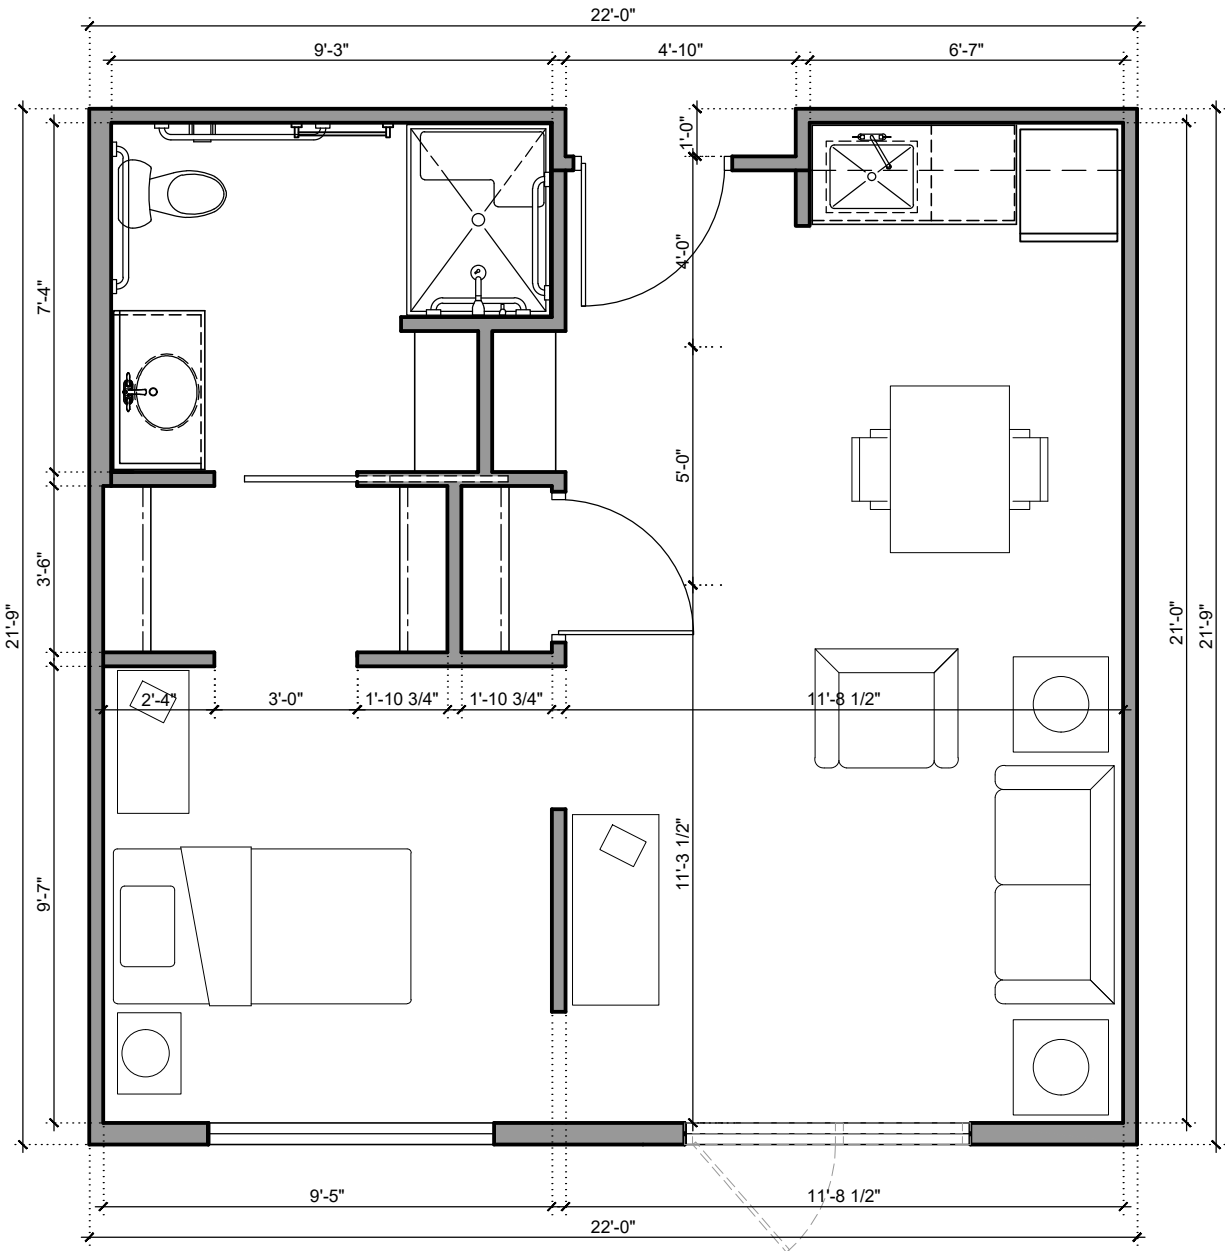

Studio

Memory Care

389 sf (MC384)

SENIOR LIVING at GOLDEN RIDGE

6735 West Golden Lane • Peoria, AZ 85345 • 623.500.4300 • MorningStarGoldenRidge.com

Dimensions are for information only. Actual square footage may vary dependent upon location within building.