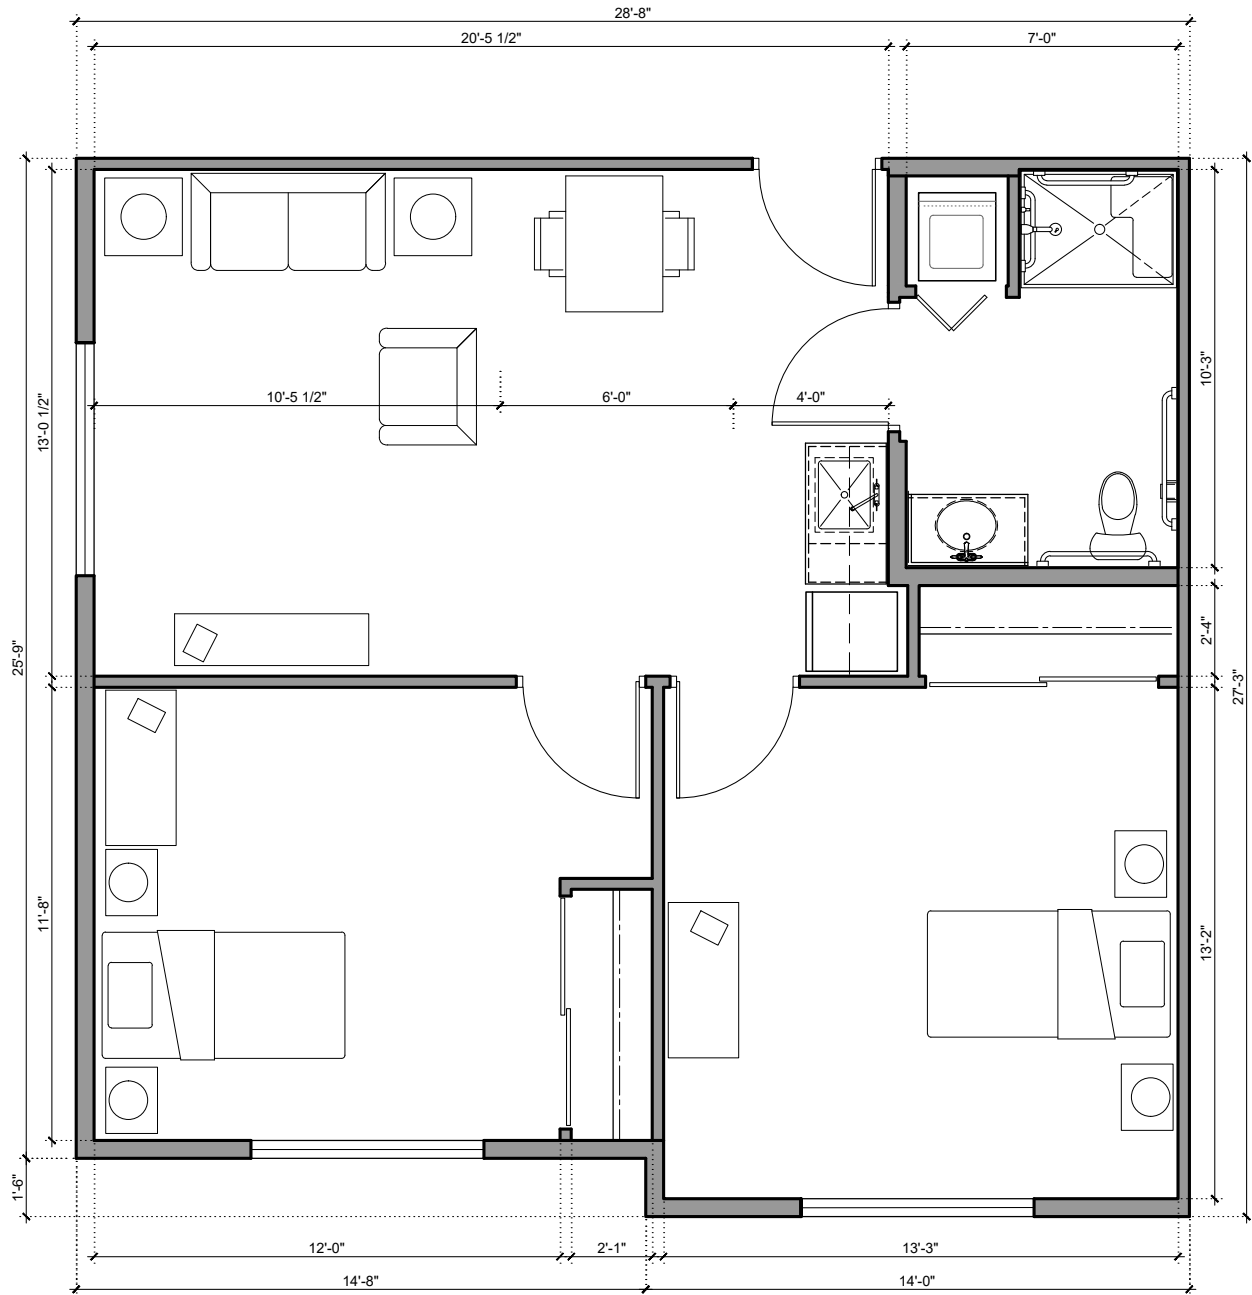

2 Bedroom 1 Bath

Concierge Living

759 sf (AL752)