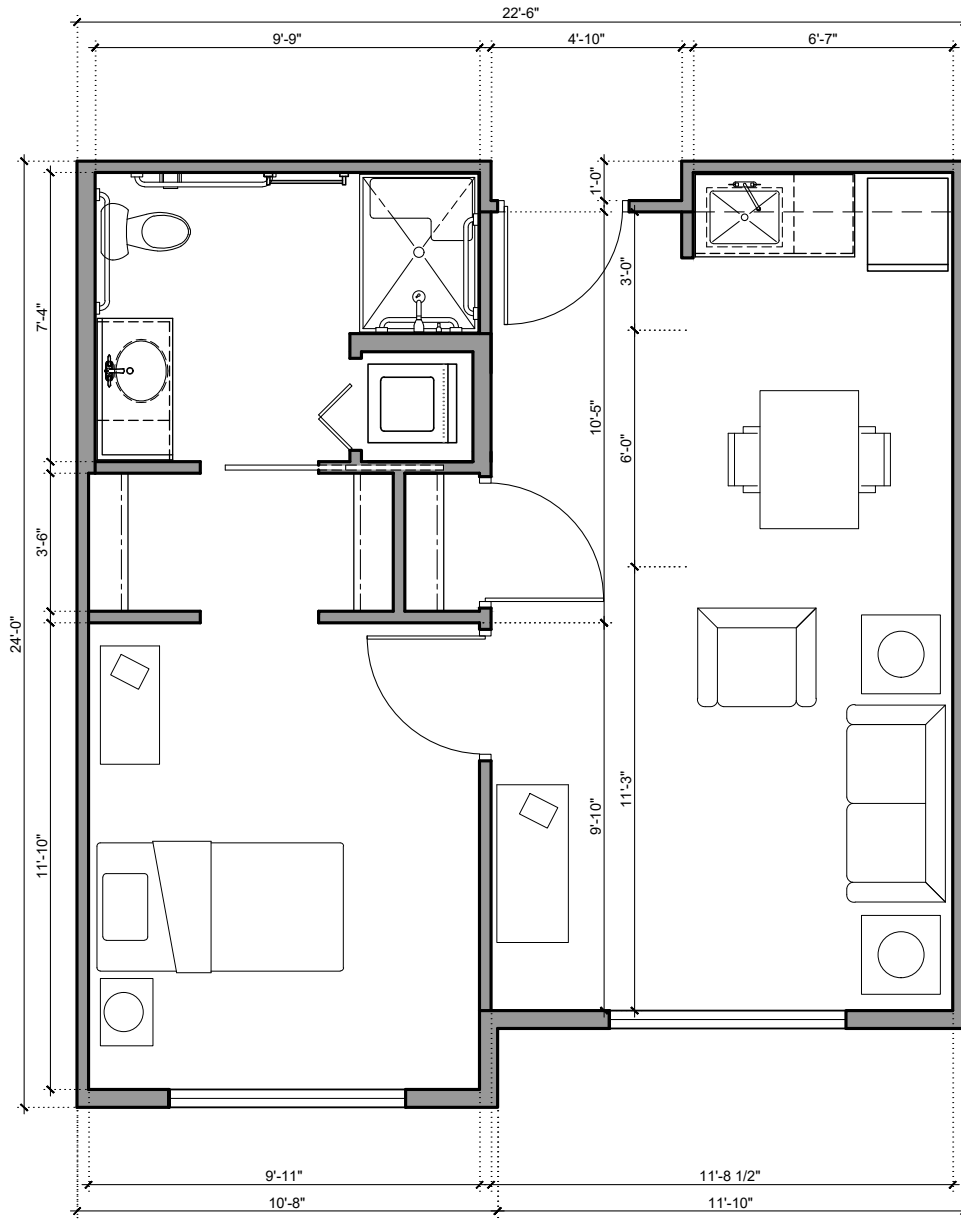

1 Bedroom 1 Bath
Assisted Living
512 sf (AL510)

6735 West Golden Lane • Peoria, AZ 85345 • 623.500.4300 • MorningStarGoldenRidge.com

Dimensions are for information only. Actual square footage may vary dependent upon location within building.