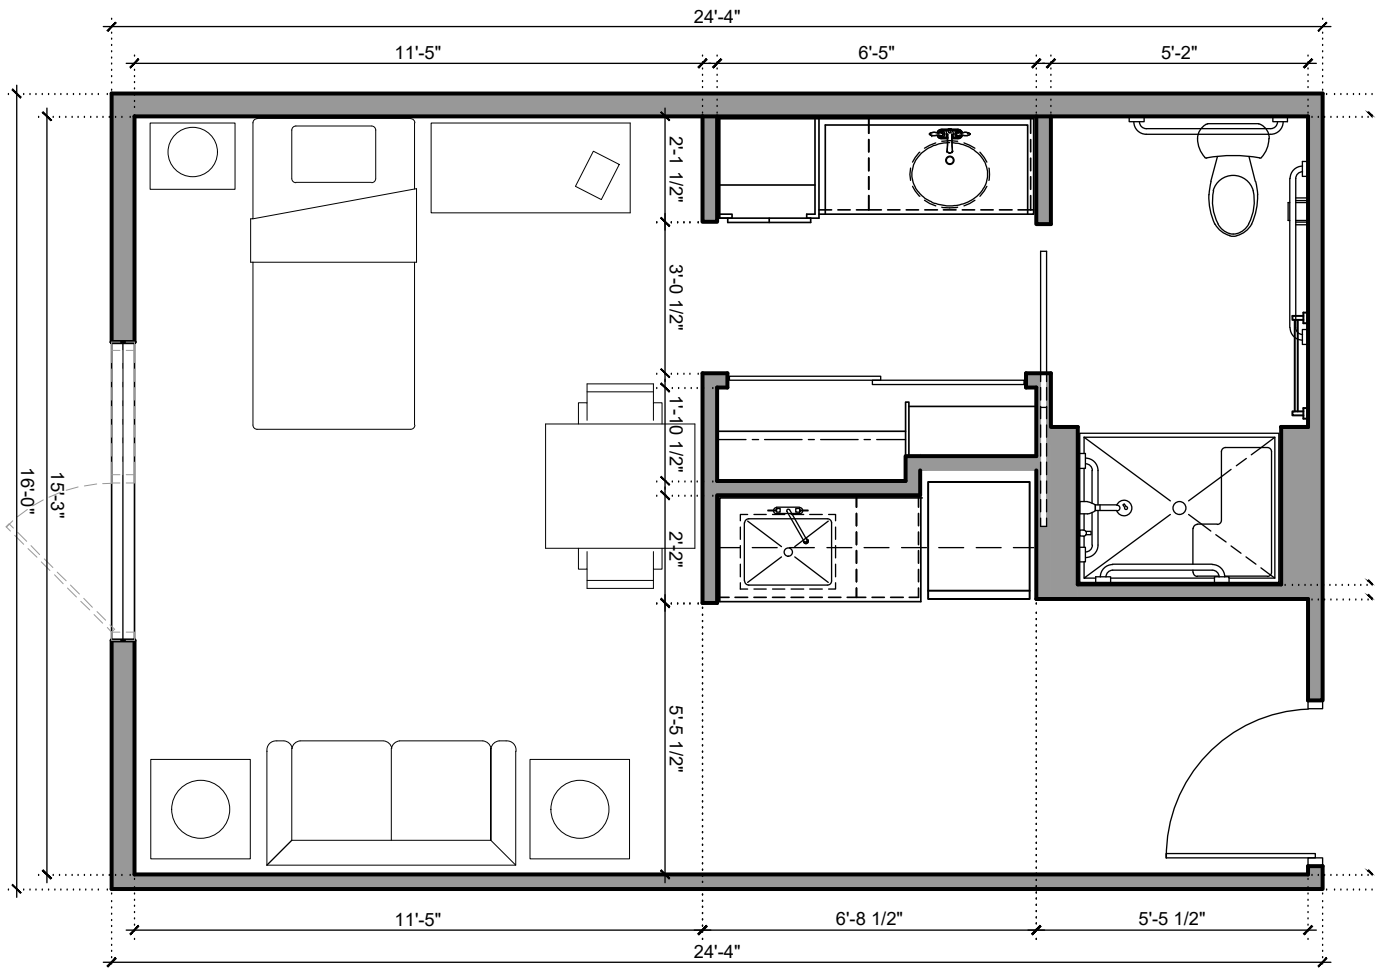

Studio

Memory Care

389 sf (MC384)

SENIOR LIVING at GOLDEN RIDGE

6735 West Golden Lane • Peoria, AZ 85345 • 623.500.4300 • MorningStarGoldenRidge.com

Dimensions are for information only. Actual square footage may vary dependent upon location within building.