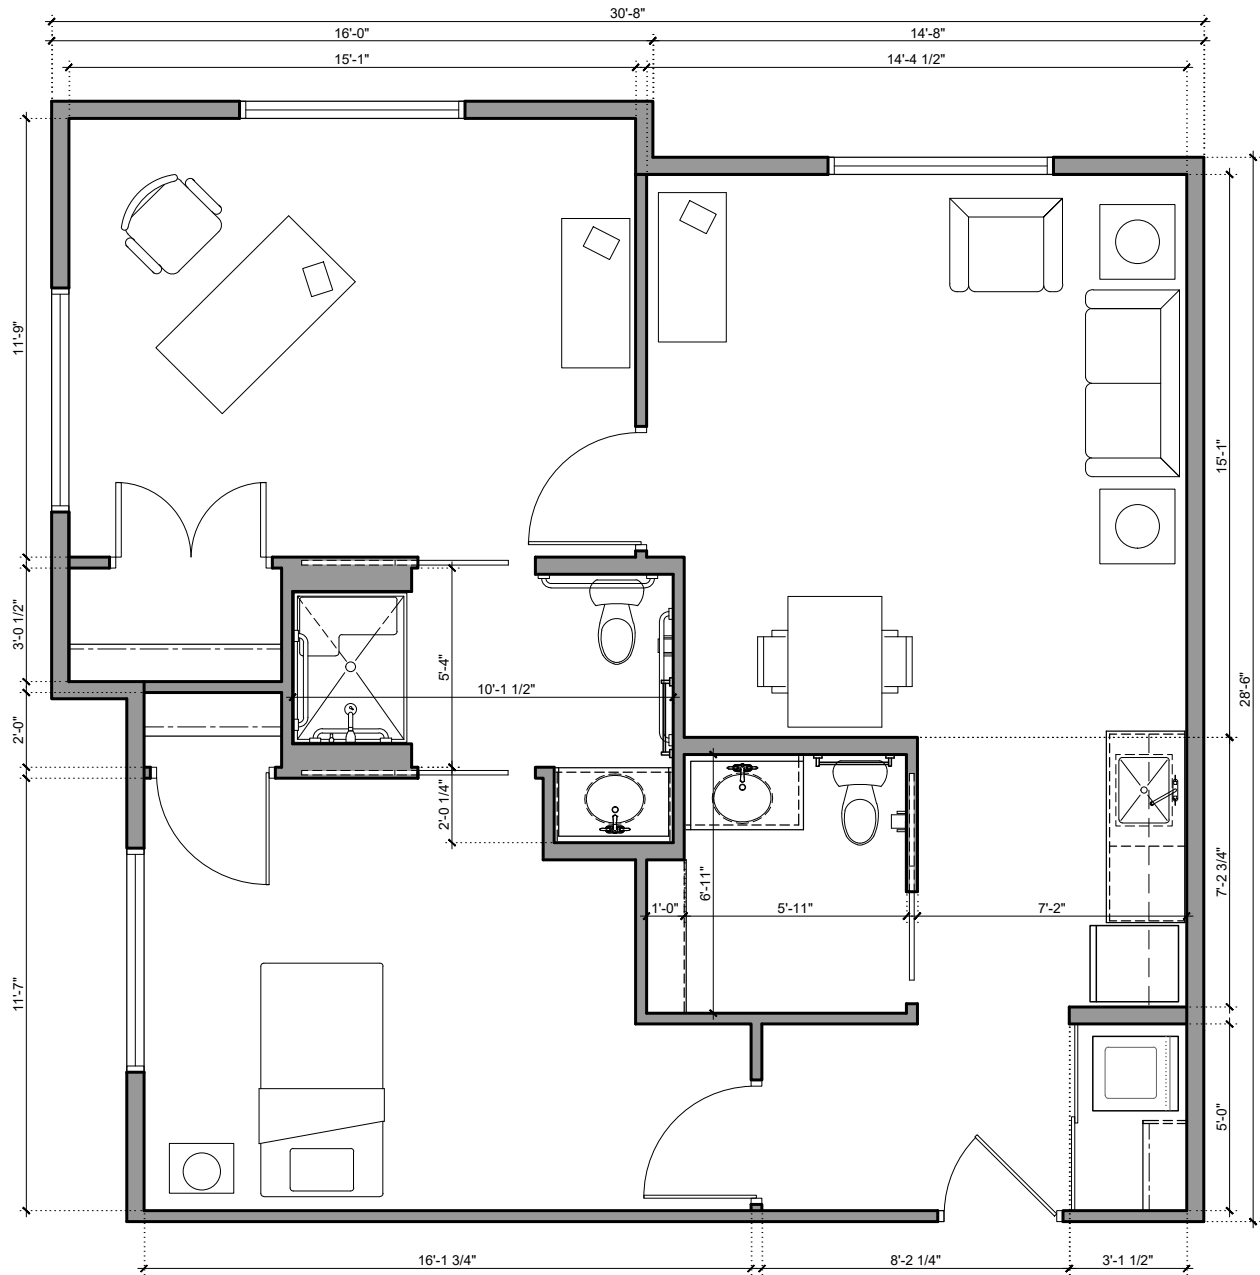

2 Bedroom 1 Bath

Concierge Living

759 sf (AL752)

SENIOR LIVING at GOLDEN RIDGE

6735 West Golden Lane • Peoria, AZ 85345 • 623.500.4300 • MorningStarGoldenRidge.com

Dimensions are for information only. Actual square footage may vary dependent upon location within building.