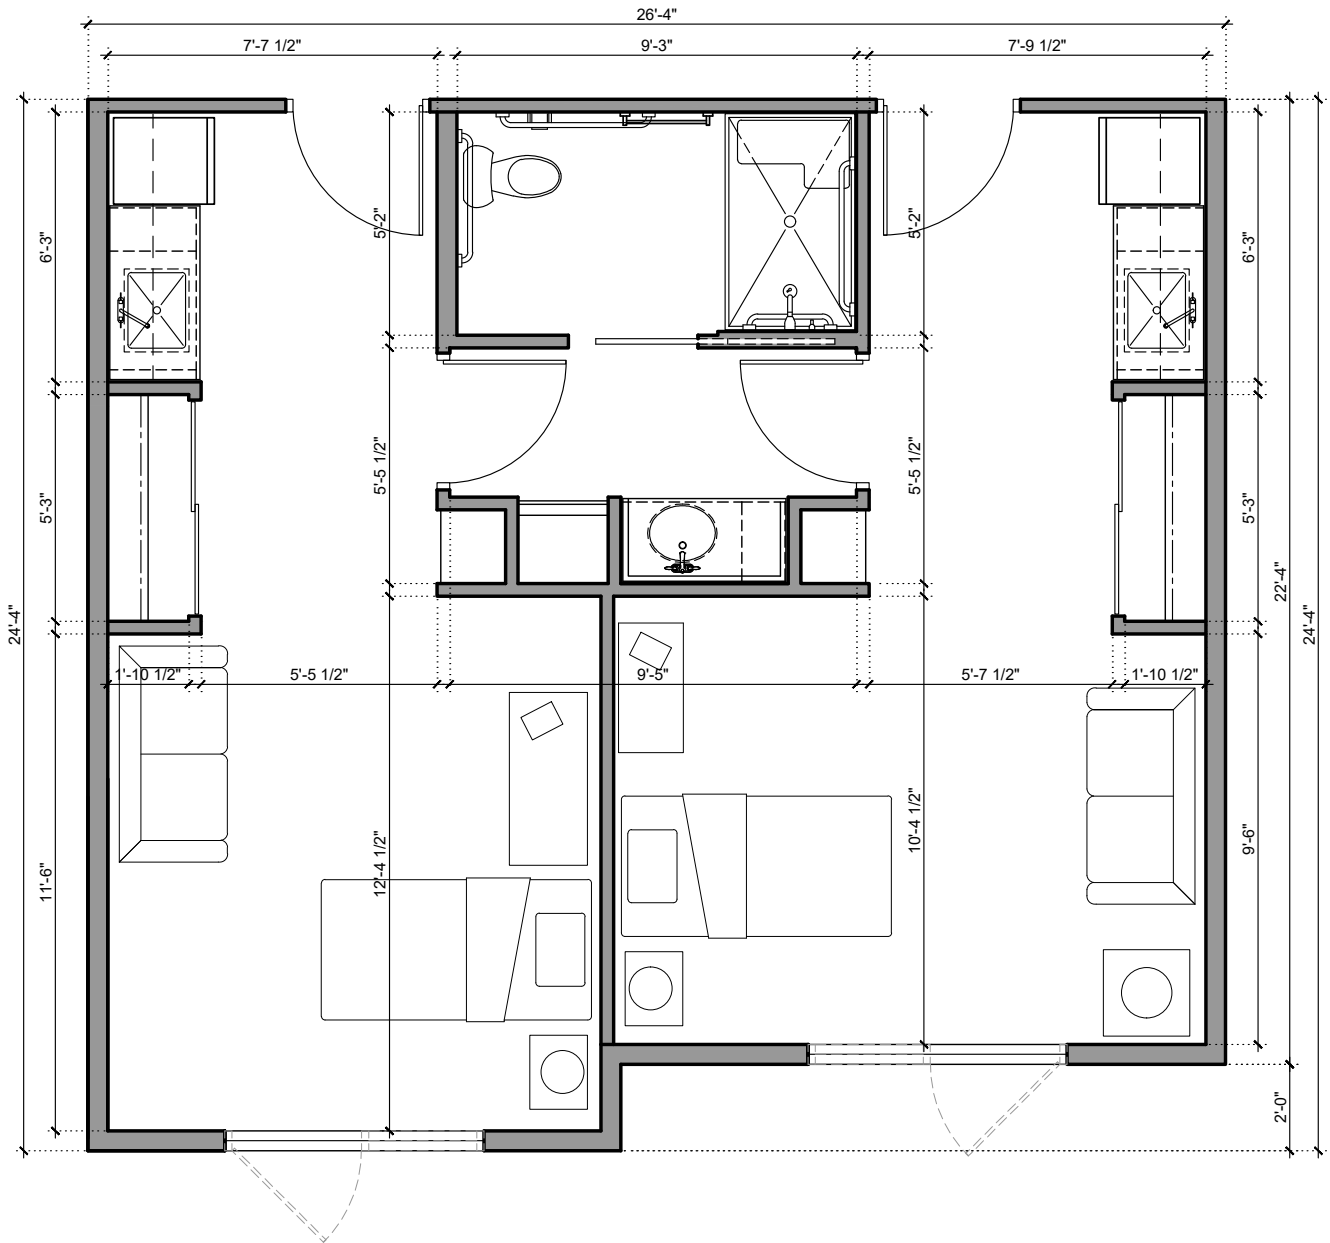

Studio with shared Bathroom

Memory Care

613 sf (MC613)

MorningStar

SENIOR LIVING at GOLDEN RIDGE

6735 West Golden Lane • Peoria, AZ 85345 • 623.500.4300 • MorningStarGoldenRidge.com

Dimensions are for information only. Actual square footage may vary dependent upon location within building.