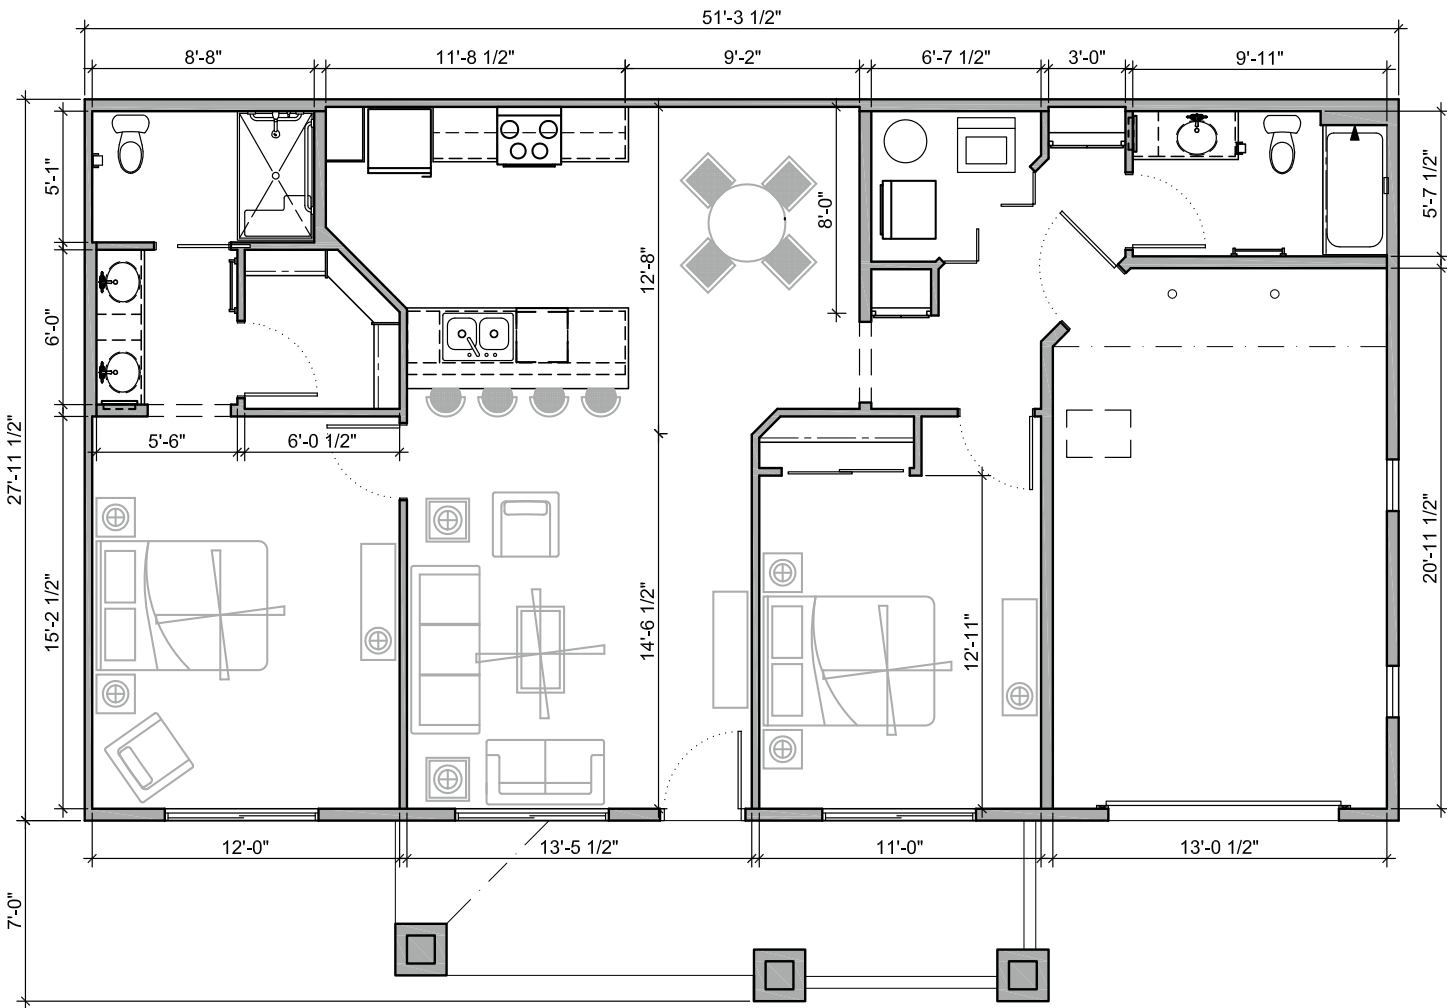

Casita
Desert Rose Model
1150 sf (IL 1150)

6735 West Golden Lane • Peoria, AZ 85345 • 623.500.4300 • MorningStarGoldenRidge.com

Dimensions are for information only. Actual square footage may vary dependent upon location within building.