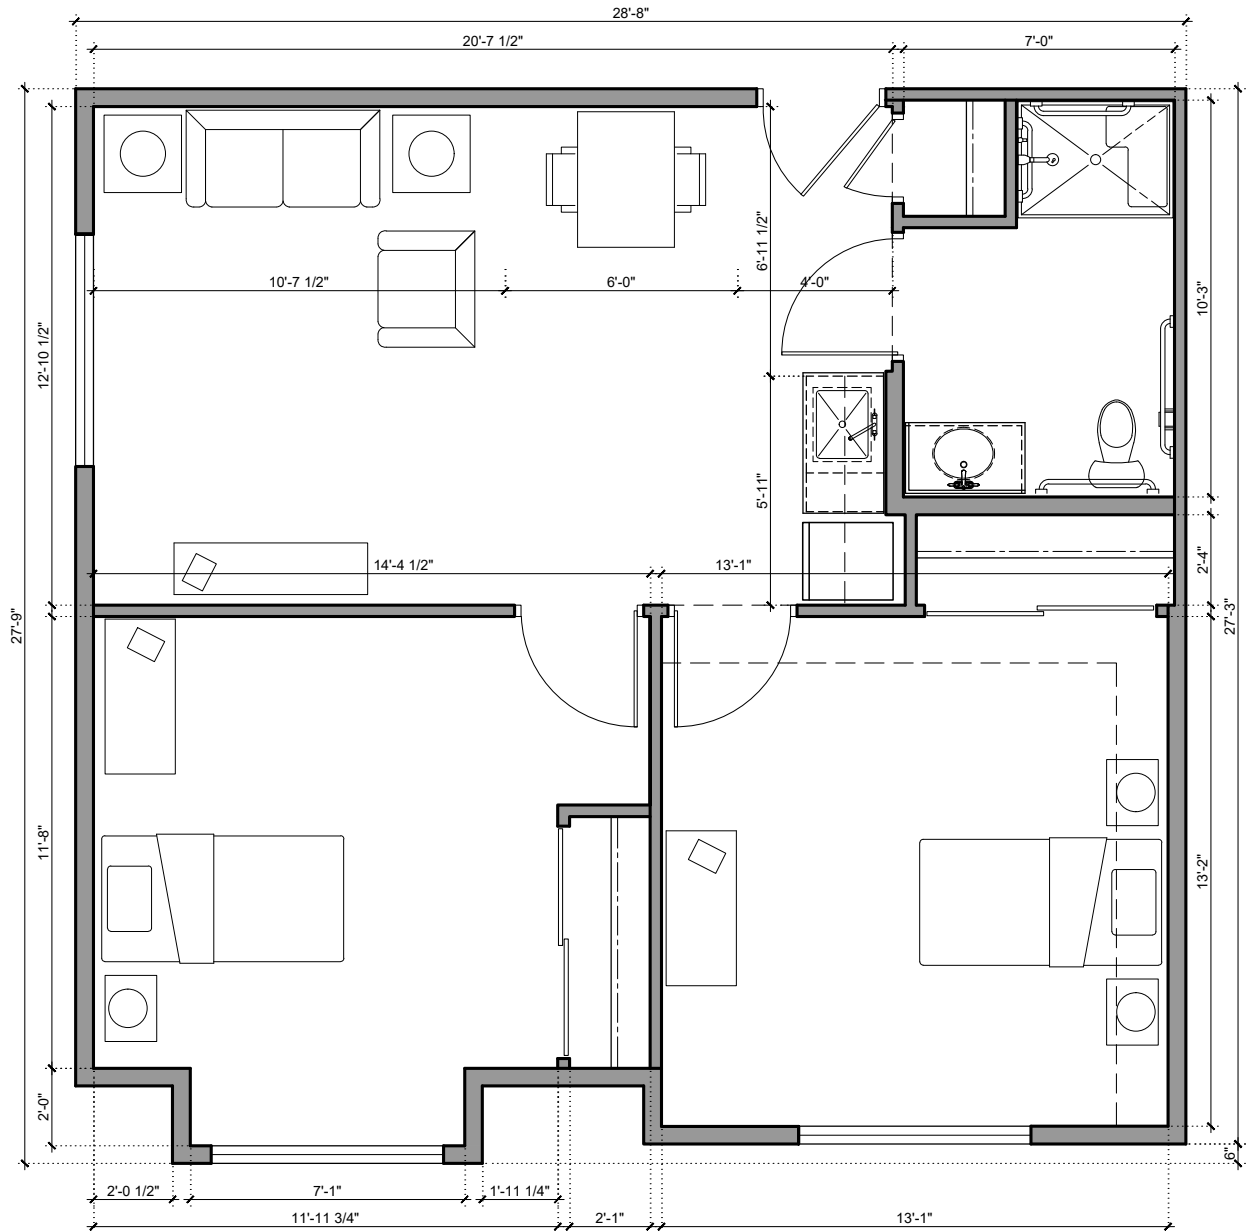

Studio with shared Bathroom

Memory Care

613 sf (MC613)

MorningStar

SENIOR LIVING at GOLDEN RIDGE

6735 West Golden Lane • Peoria, AZ 85345 • 623.500.4300 • MorningStarGoldenRidge.com

Dimensions are for information only. Actual square footage may vary dependent upon location within building.

2 Bed 1 Bath
Concierge Living
759 sf (MC752)

SENIOR LIVING at GOLDEN RIDGE

6735 West Golden Lane • Peoria, AZ 85345 • 623.500.4300 • MorningStarGoldenRidge.com

Dimensions are for information only. Actual square footage may vary dependent upon location within building.