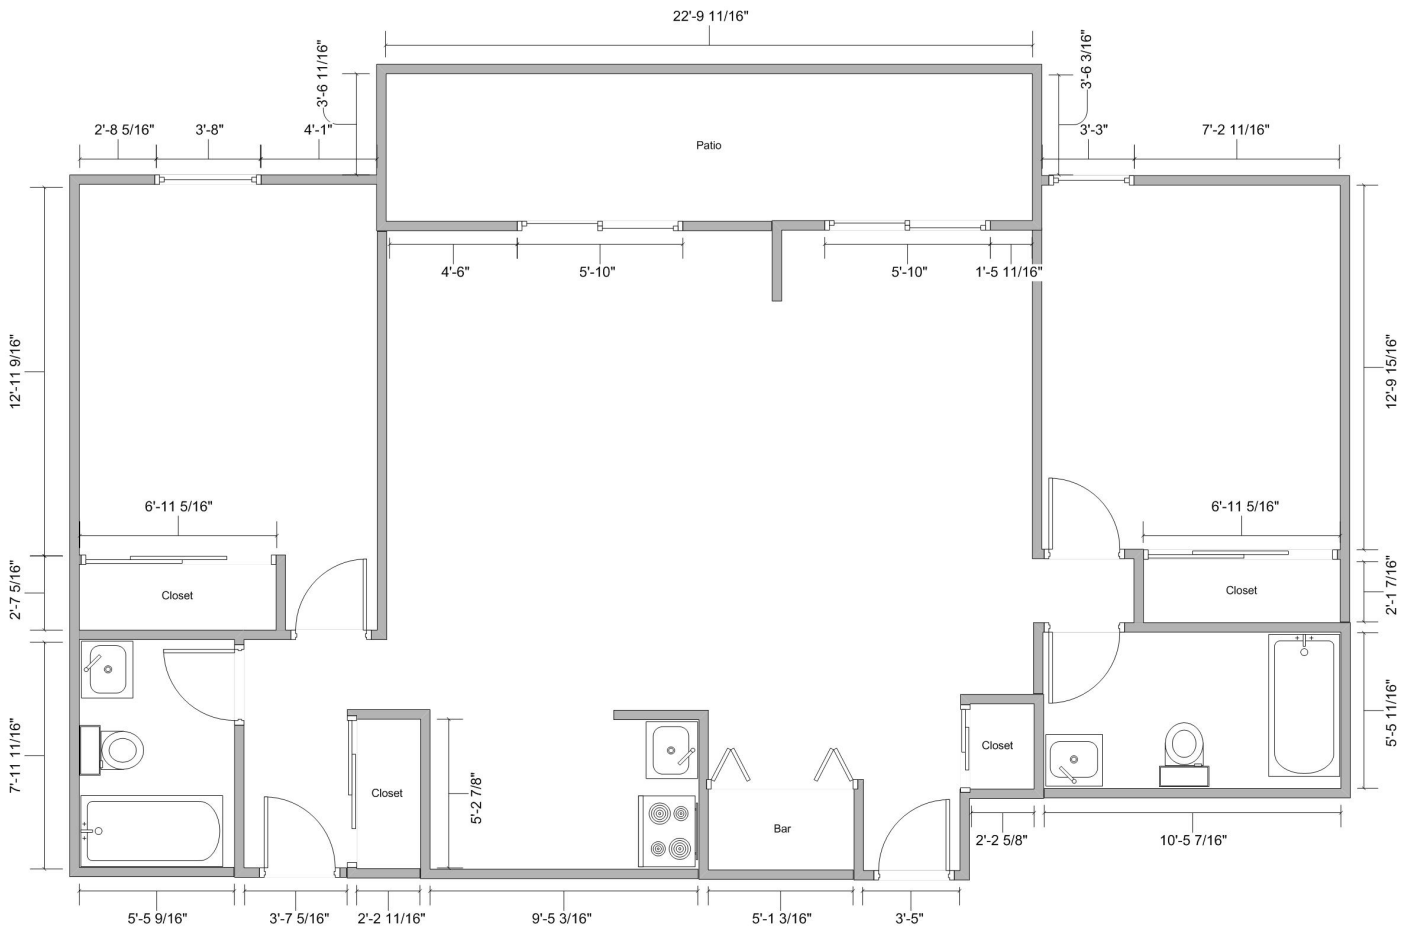

2 Bedroom, 1 Bath
Independent Living & Assisted Living
Suite Floor Plan 29

1200 Russell Way • Hayward, CA 94541 • 510.727.1700 • MorningStarSeniorLiving.com

All measurements are approximations.

2 Bedroom, 2 Bath
 Independent Living & Assisted Living
 Suite Floor Plan 8/9