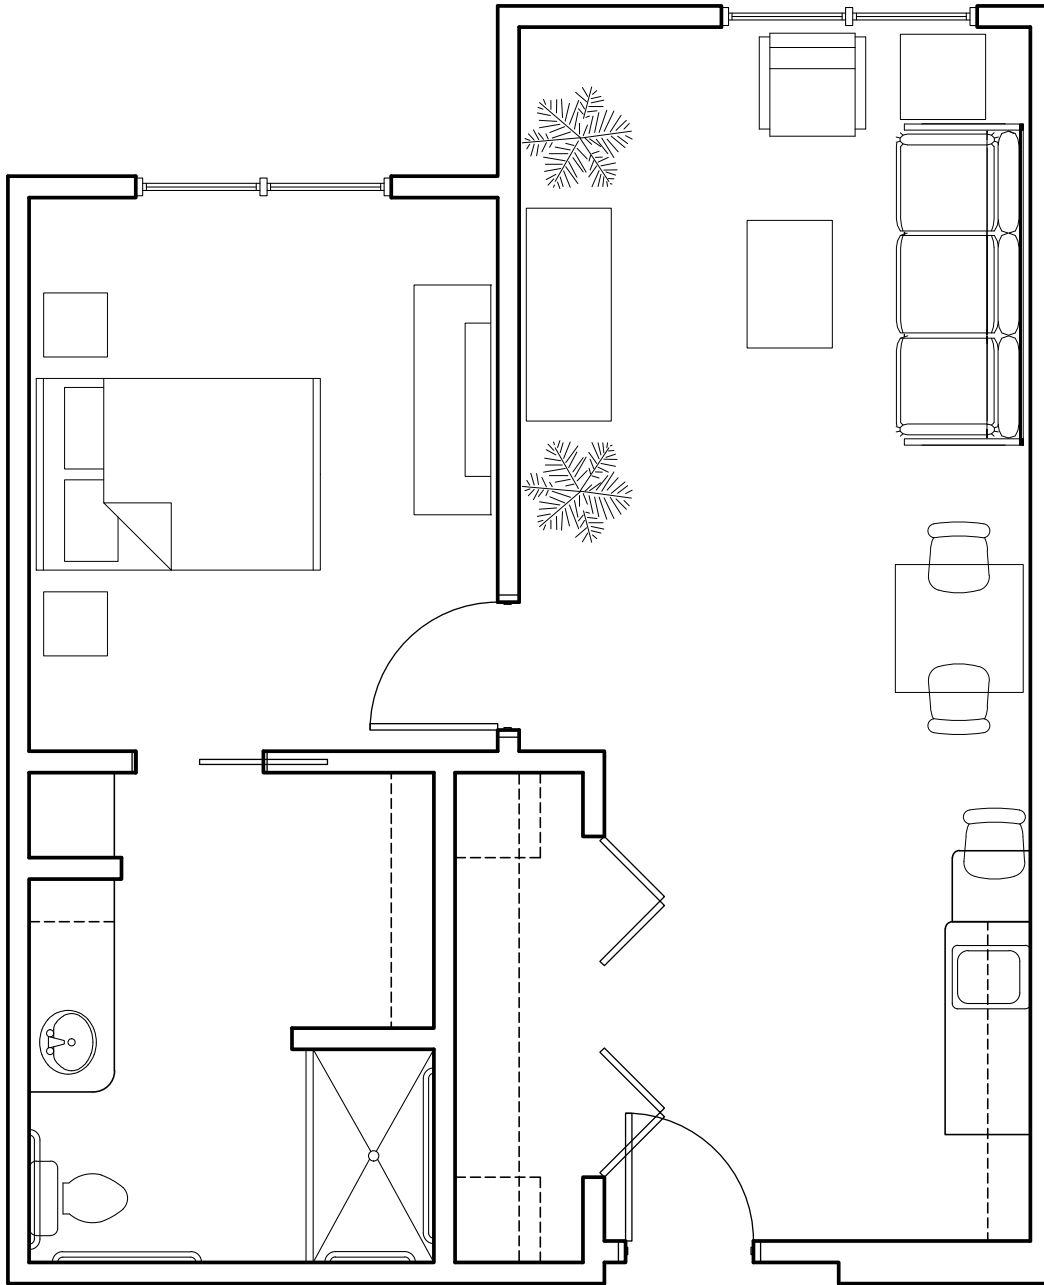

1 Bedroom 1 Bath
Assisted Living
483 sf (A-1)

1 Bedroom 1 Bath
Assisted Living
572 sf (A-1A)

1 Bedroom 1 Bath
Assisted Living
559 sf (A-2+)

1 Bedroom 1 Bath
Assisted Living
550 sf (A-2)

MorningStar

SENIOR LIVING
of IDAHO FALLS

1 Bedroom 1 Bath
Assisted Living
559 sf (A-2*)

MorningStar

SENIOR LIVING
of IDAHO FALLS

1 Bedroom 1 Bath
Assisted Living
623 sf (A-3)

MorningStar

SENIOR LIVING
of IDAHO FALLS

1 Bedroom 1 Bath
Assisted Living
684 sf (A-4+)

SENIOR LIVING
of IDAHO FALLS

1 Bedroom 1 Bath
Assisted Living
675 sf (A4)

MorningStar

SENIOR LIVING
of IDAHO FALLS

1 Bedroom 1 Bath
Assisted Living
719 sf (A-5)

MorningStar

SENIOR LIVING
of IDAHO FALLS