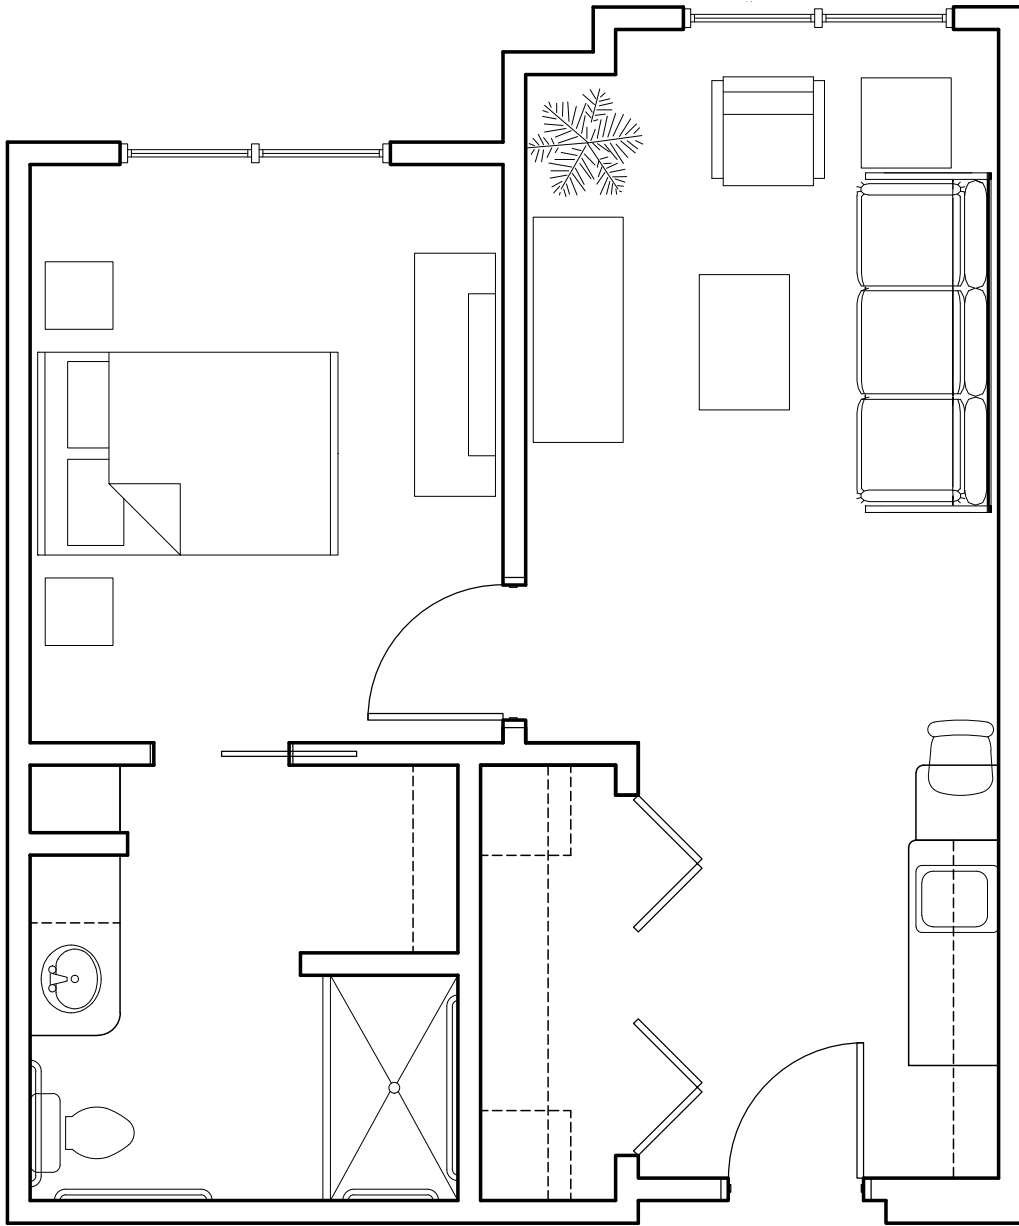

1 Bedroom 1 Bath
Assisted Living
483 sf (A-1)

1 Bedroom 1 Bath
Assisted Living
572 sf (A-1A)

1 Bedroom 1 Bath
Assisted Living
559 sf (A-2+)

1 Bedroom 1 Bath
Assisted Living
550 sf (A-2)

MorningStar

SENIOR LIVING
of IDAHO FALLS

1 Bedroom 1 Bath
Assisted Living
559 sf (A-2*)

MorningStar

SENIOR LIVING
of IDAHO FALLS

1 Bedroom 1 Bath
Assisted Living
623 sf (A-3)

MorningStar

SENIOR LIVING
of IDAHO FALLS

1 Bedroom 1 Bath
Assisted Living
684 sf (A-4+)

SENIOR LIVING
of IDAHO FALLS

1 Bedroom 1 Bath
Assisted Living
675 sf (A4)

MorningStar

SENIOR LIVING
of IDAHO FALLS

1 Bedroom 1 Bath
Assisted Living
719 sf (A-5)

MorningStar

SENIOR LIVING
of IDAHO FALLS