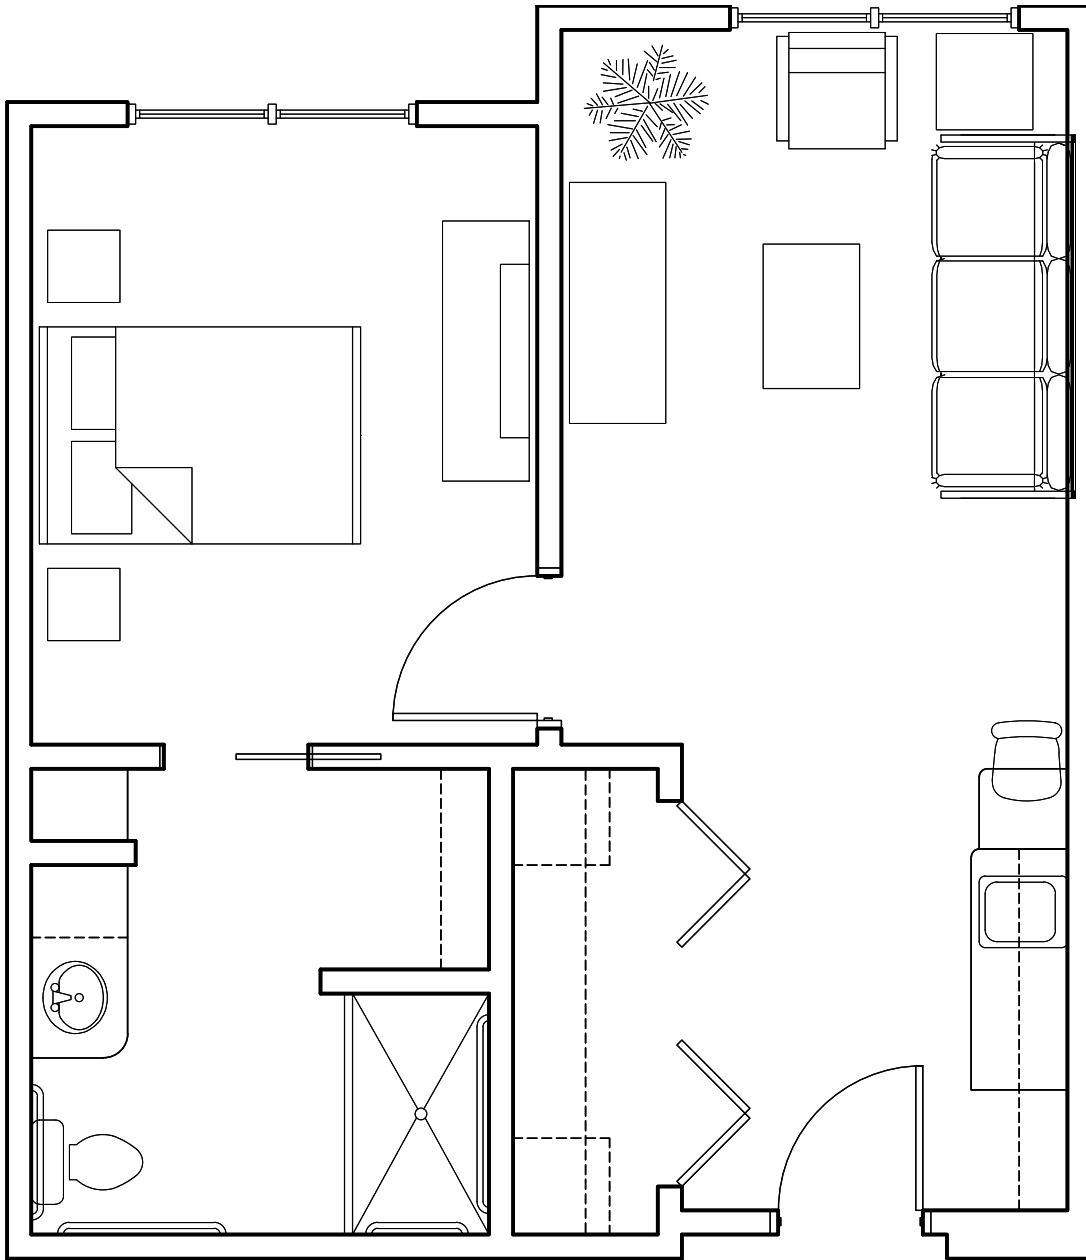

1 Bedroom 1 Bath
Assisted Living
483 sf (A-1)

1 Bedroom 1 Bath
Assisted Living
572 sf (A-1A)

1 Bedroom 1 Bath
Assisted Living
559 sf (A-2+)

1 Bedroom 1 Bath
Assisted Living
550 sf (A-2)

MorningStar

SENIOR LIVING
of IDAHO FALLS

1 Bedroom 1 Bath
Assisted Living
559 sf (A-2*)

MorningStar

SENIOR LIVING
of IDAHO FALLS

1 Bedroom 1 Bath
Assisted Living
623 sf (A-3)

MorningStar

SENIOR LIVING
of IDAHO FALLS

1 Bedroom 1 Bath
Assisted Living
684 sf (A-4+)

SENIOR LIVING
of IDAHO FALLS

1 Bedroom 1 Bath
Assisted Living
675 sf (A4)

MorningStar

SENIOR LIVING
of IDAHO FALLS

1 Bedroom 1 Bath
Assisted Living
719 sf (A-5)

MorningStar

SENIOR LIVING
of IDAHO FALLS