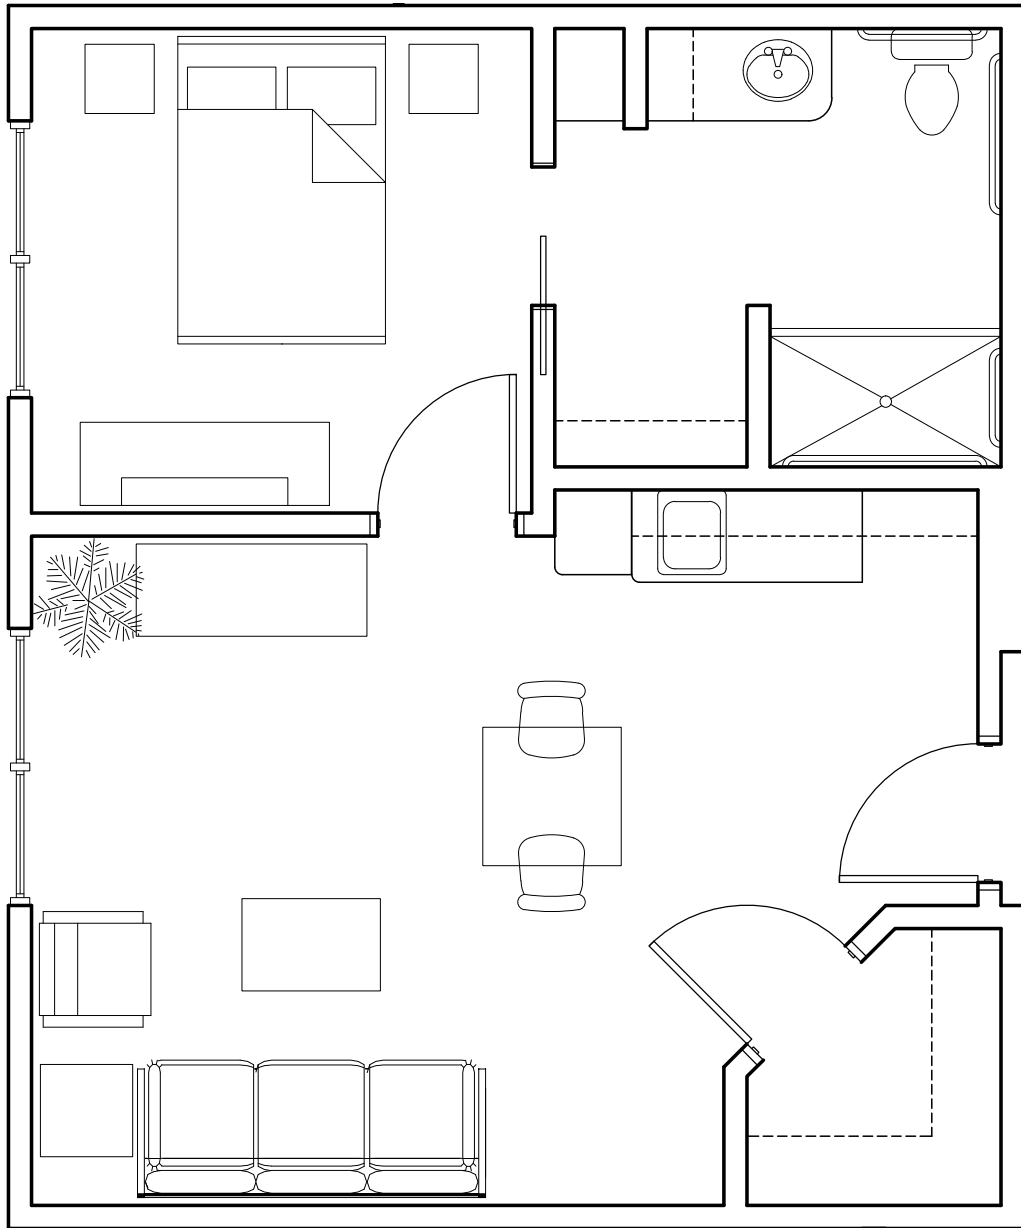

1 Bedroom 1 Bath
Assisted Living
483 sf (A-1)

1 Bedroom 1 Bath
Assisted Living
572 sf (A-1A)

1 Bedroom 1 Bath
Assisted Living
559 sf (A-2+)

1 Bedroom 1 Bath
Assisted Living
550 sf (A-2)

MorningStar

SENIOR LIVING
of IDAHO FALLS

1 Bedroom 1 Bath
Assisted Living
559 sf (A-2*)

MorningStar

SENIOR LIVING
of IDAHO FALLS

1 Bedroom 1 Bath
Assisted Living
623 sf (A-3)

MorningStar

SENIOR LIVING
of IDAHO FALLS

1 Bedroom 1 Bath
Assisted Living
684 sf (A-4+)

SENIOR LIVING
of IDAHO FALLS

1 Bedroom 1 Bath
Assisted Living
675 sf (A4)

MorningStar

SENIOR LIVING
of IDAHO FALLS

1 Bedroom 1 Bath
Assisted Living
719 sf (A-5)

MorningStar

SENIOR LIVING
of IDAHO FALLS