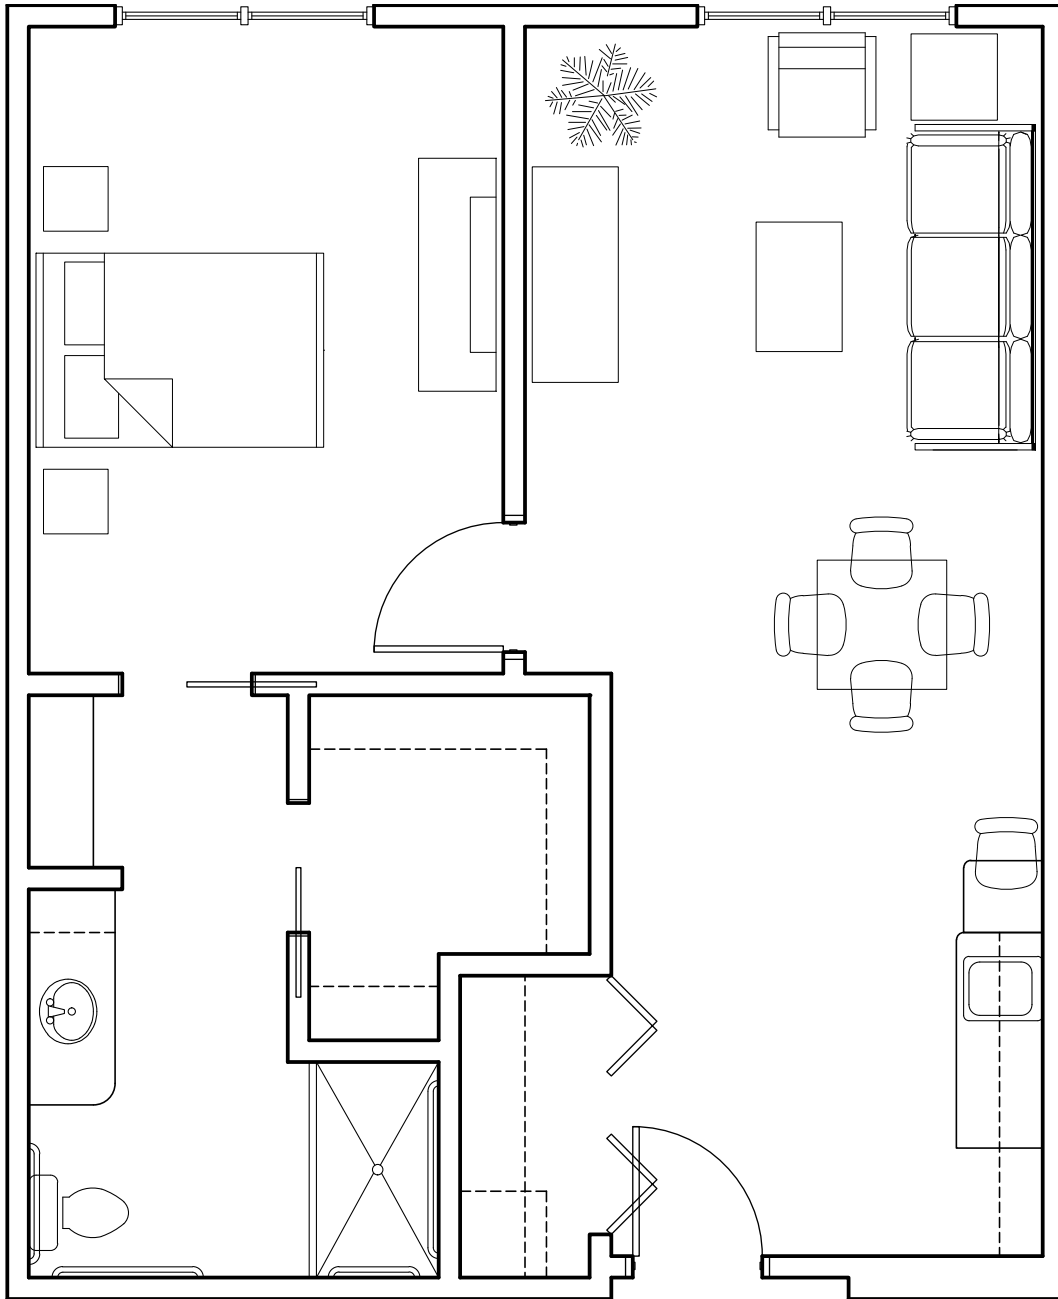

1 Bedroom 1 Bath
Assisted Living
483 sf (A-1)

1 Bedroom 1 Bath
Assisted Living
572 sf (A-1A)

1 Bedroom 1 Bath
Assisted Living
559 sf (A-2+)

1 Bedroom 1 Bath
Assisted Living
550 sf (A-2)

MorningStar

SENIOR LIVING
of IDAHO FALLS

1 Bedroom 1 Bath
Assisted Living
559 sf (A-2*)

MorningStar

SENIOR LIVING
of IDAHO FALLS

1 Bedroom 1 Bath
Assisted Living
623 sf (A-3)

MorningStar

SENIOR LIVING
of IDAHO FALLS

1 Bedroom 1 Bath
Assisted Living
684 sf (A-4+)

SENIOR LIVING
of IDAHO FALLS

1 Bedroom 1 Bath
Assisted Living
675 sf (A4)

MorningStar

SENIOR LIVING
of IDAHO FALLS

1 Bedroom 1 Bath
Assisted Living
719 sf (A-5)

MorningStar

SENIOR LIVING
of IDAHO FALLS