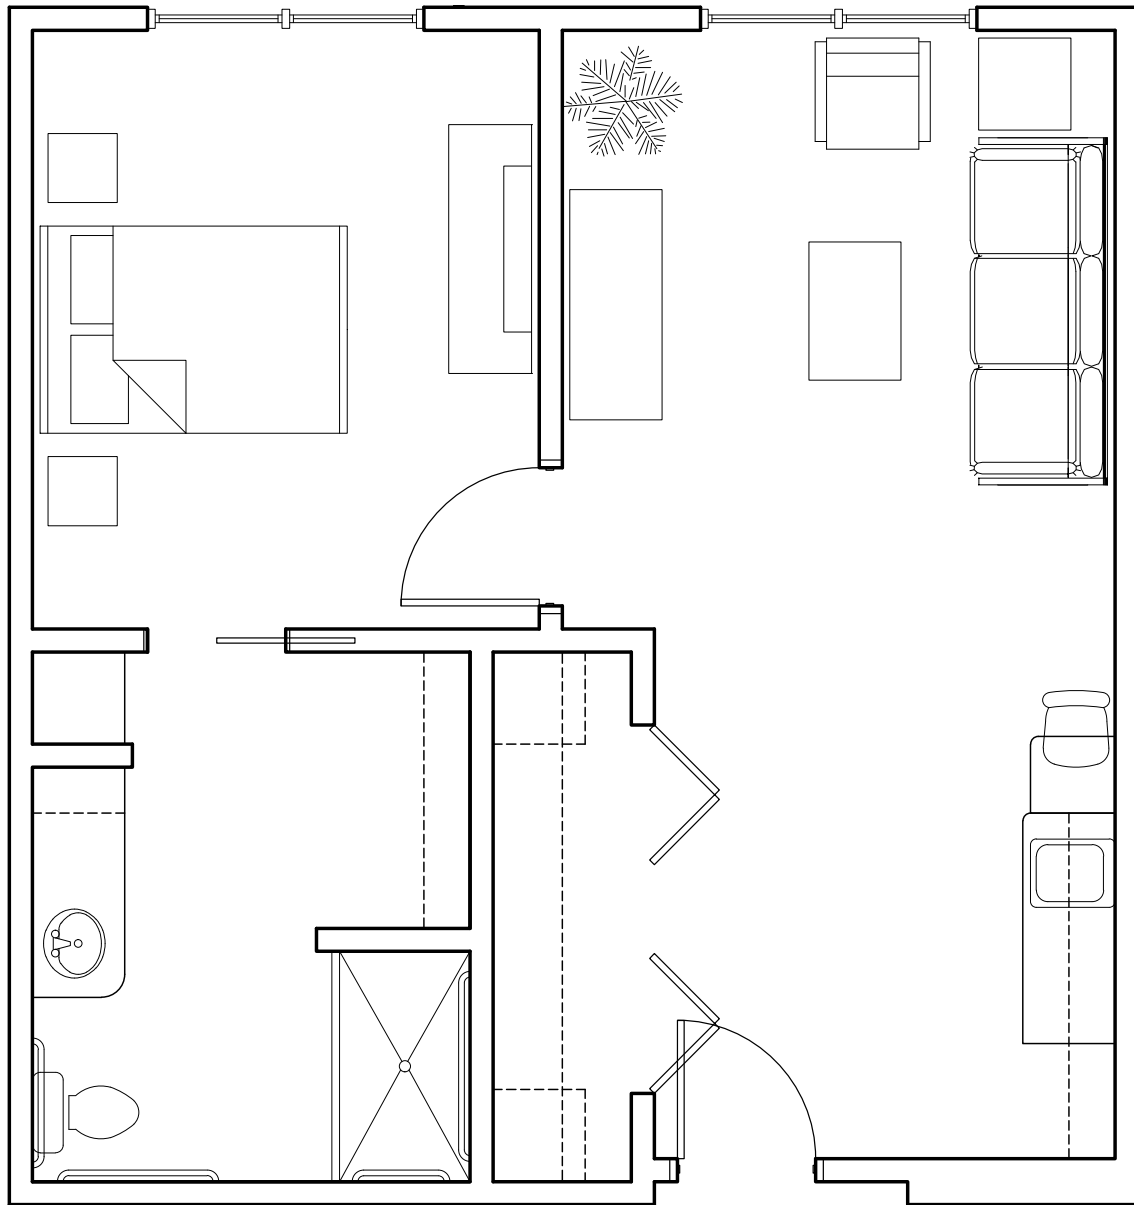

1 Bedroom 1 Bath
Assisted Living
483 sf (A-1)

1 Bedroom 1 Bath
Assisted Living
572 sf (A-1A)

1 Bedroom 1 Bath
Assisted Living
559 sf (A-2+)

1 Bedroom 1 Bath
Assisted Living
550 sf (A-2)

MorningStar

SENIOR LIVING
of IDAHO FALLS

1 Bedroom 1 Bath
Assisted Living
559 sf (A-2*)

MorningStar

SENIOR LIVING
of IDAHO FALLS

1 Bedroom 1 Bath
Assisted Living
623 sf (A-3)

MorningStar

SENIOR LIVING
of IDAHO FALLS

1 Bedroom 1 Bath
Assisted Living
684 sf (A-4+)

SENIOR LIVING
of IDAHO FALLS

1 Bedroom 1 Bath
Assisted Living
675 sf (A4)

MorningStar

SENIOR LIVING
of IDAHO FALLS

1 Bedroom 1 Bath
Assisted Living
719 sf (A-5)

MorningStar

SENIOR LIVING
of IDAHO FALLS