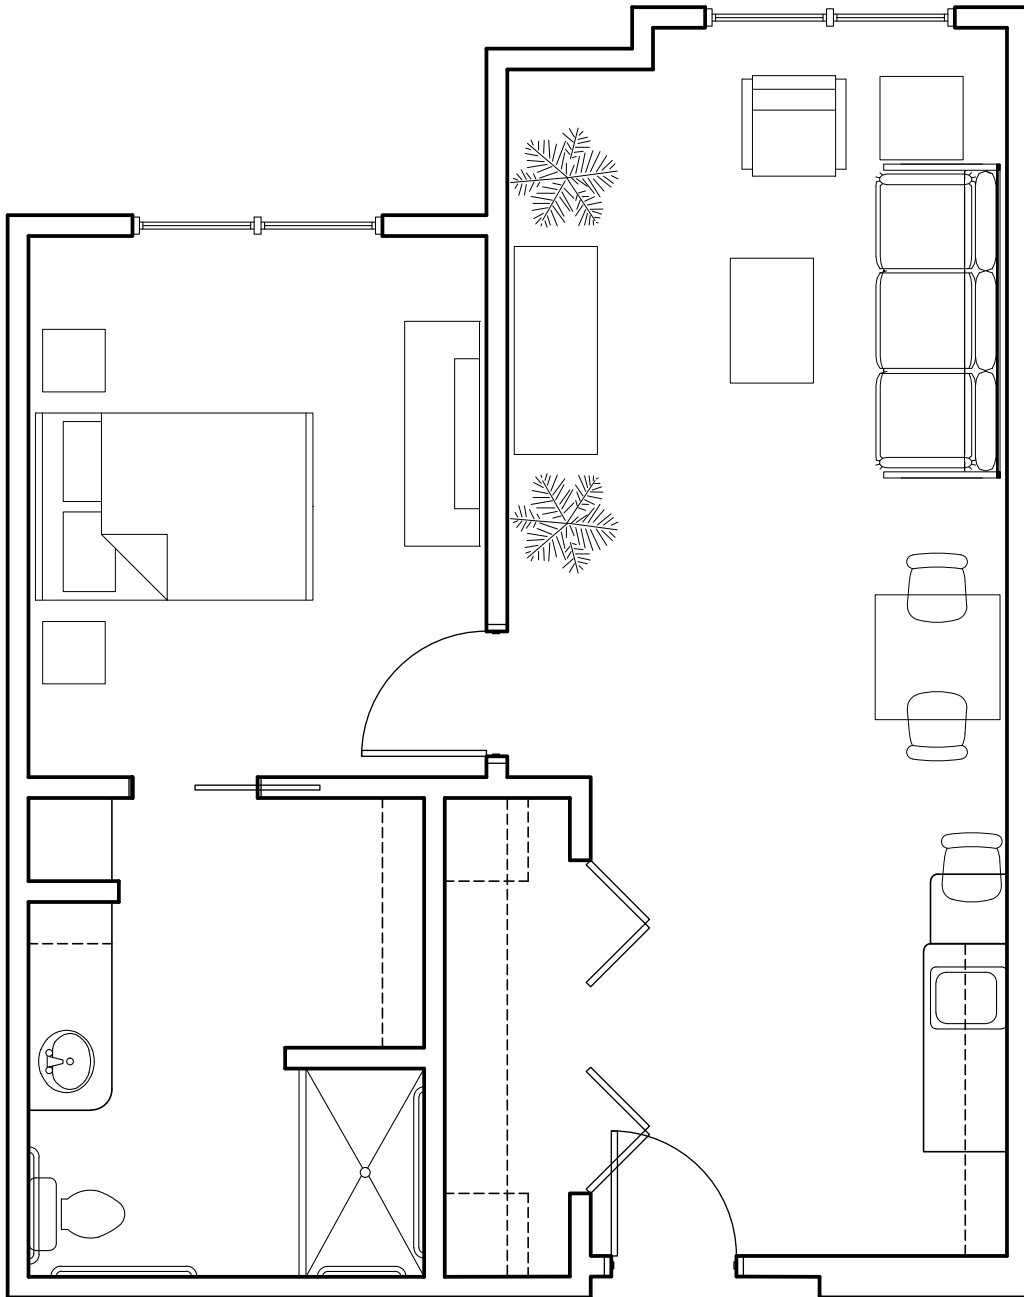

1 Bedroom 1 Bath
Assisted Living
483 sf (A-1)

1 Bedroom 1 Bath
Assisted Living
572 sf (A-1A)

1 Bedroom 1 Bath
Assisted Living
559 sf (A-2+)

1 Bedroom 1 Bath
Assisted Living
550 sf (A-2)

MorningStar

SENIOR LIVING
of IDAHO FALLS

1 Bedroom 1 Bath
Assisted Living
559 sf (A-2*)

MorningStar

SENIOR LIVING
of IDAHO FALLS

1 Bedroom 1 Bath
Assisted Living
623 sf (A-3)

MorningStar

SENIOR LIVING
of IDAHO FALLS

1 Bedroom 1 Bath
Assisted Living
684 sf (A-4+)

SENIOR LIVING
of IDAHO FALLS

1 Bedroom 1 Bath
Assisted Living
675 sf (A4)

MorningStar

SENIOR LIVING
of IDAHO FALLS

1 Bedroom 1 Bath
Assisted Living
719 sf (A-5)

MorningStar

SENIOR LIVING
of IDAHO FALLS