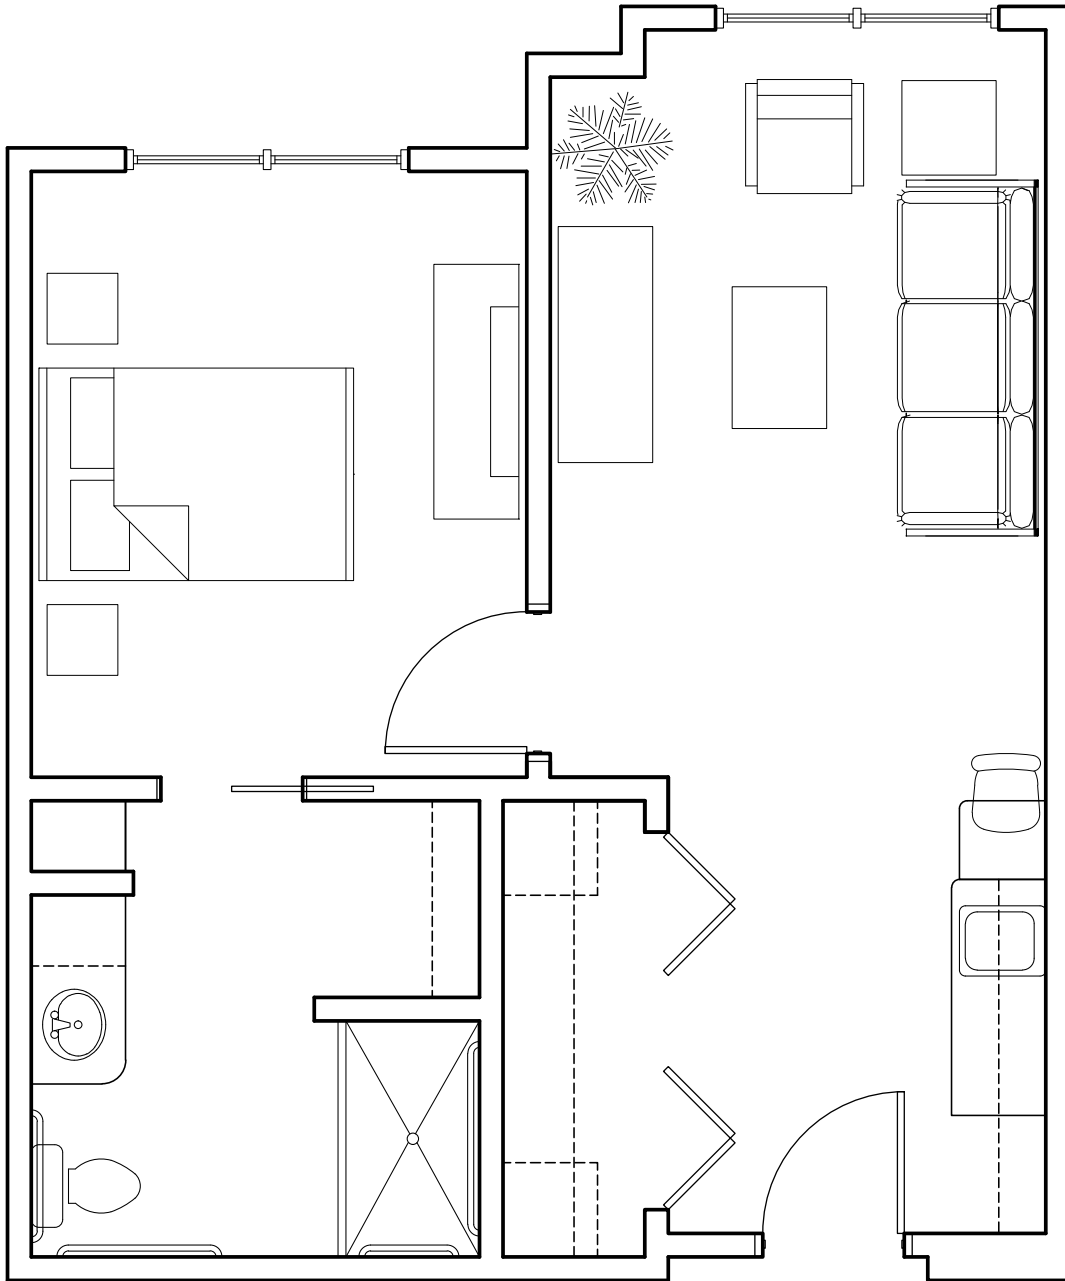

1 Bedroom 1 Bath
Assisted Living
483 sf (A-1)

1 Bedroom 1 Bath
Assisted Living
572 sf (A-1A)

1 Bedroom 1 Bath
Assisted Living
559 sf (A-2+)

1 Bedroom 1 Bath
Assisted Living
550 sf (A-2)

MorningStar

SENIOR LIVING
of IDAHO FALLS

1 Bedroom 1 Bath
Assisted Living
559 sf (A-2*)

MorningStar

SENIOR LIVING
of IDAHO FALLS

1 Bedroom 1 Bath
Assisted Living
623 sf (A-3)

MorningStar

SENIOR LIVING
of IDAHO FALLS

1 Bedroom 1 Bath
Assisted Living
684 sf (A-4+)

SENIOR LIVING
of IDAHO FALLS

1 Bedroom 1 Bath
Assisted Living
675 sf (A4)

MorningStar

SENIOR LIVING
of IDAHO FALLS

1 Bedroom 1 Bath
Assisted Living
719 sf (A-5)

MorningStar

SENIOR LIVING
of IDAHO FALLS