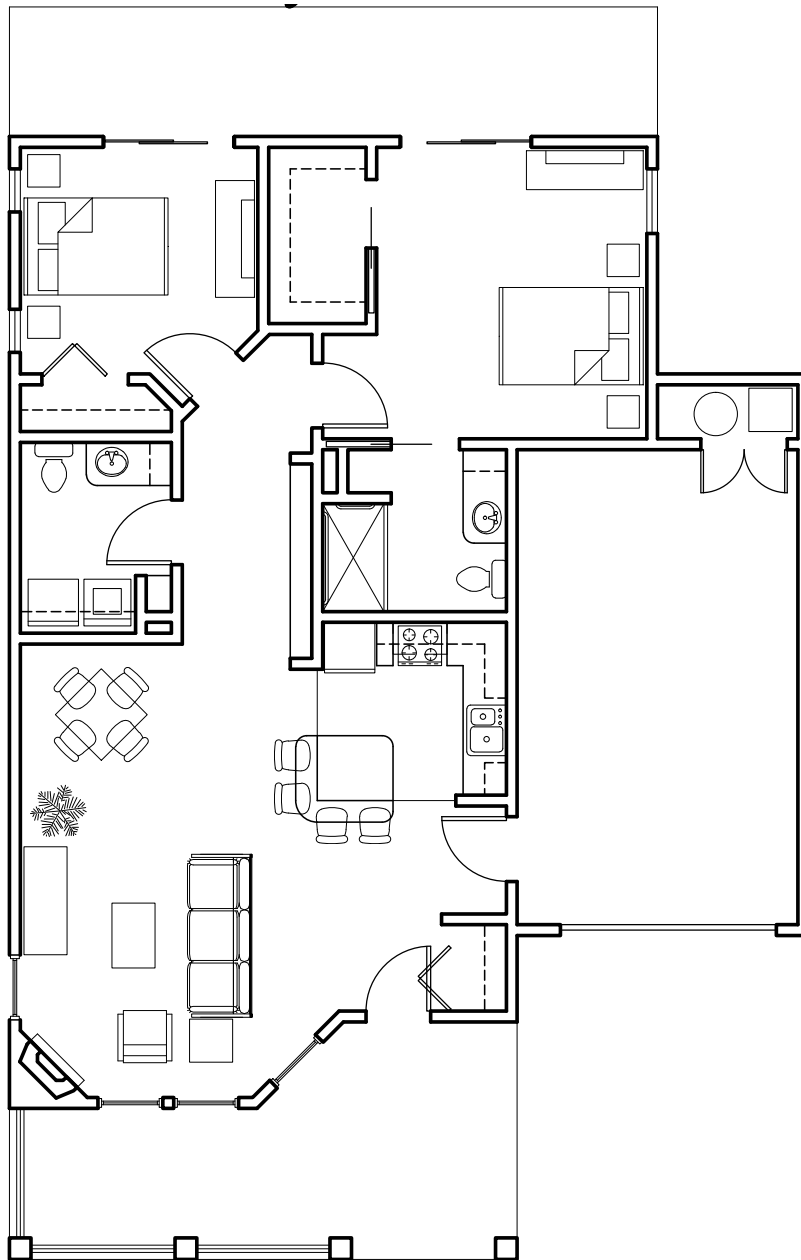

2 Bedroom 2 Bath  
Cottage  
1214 sf (COT-1)

SENIOR LIVING  
of IDAHO FALLS

2 Bedroom 2 Bath  
Cottage  
1439 sf (COT-2)

**MorningStar**

SENIOR LIVING  
of IDAHO FALLS