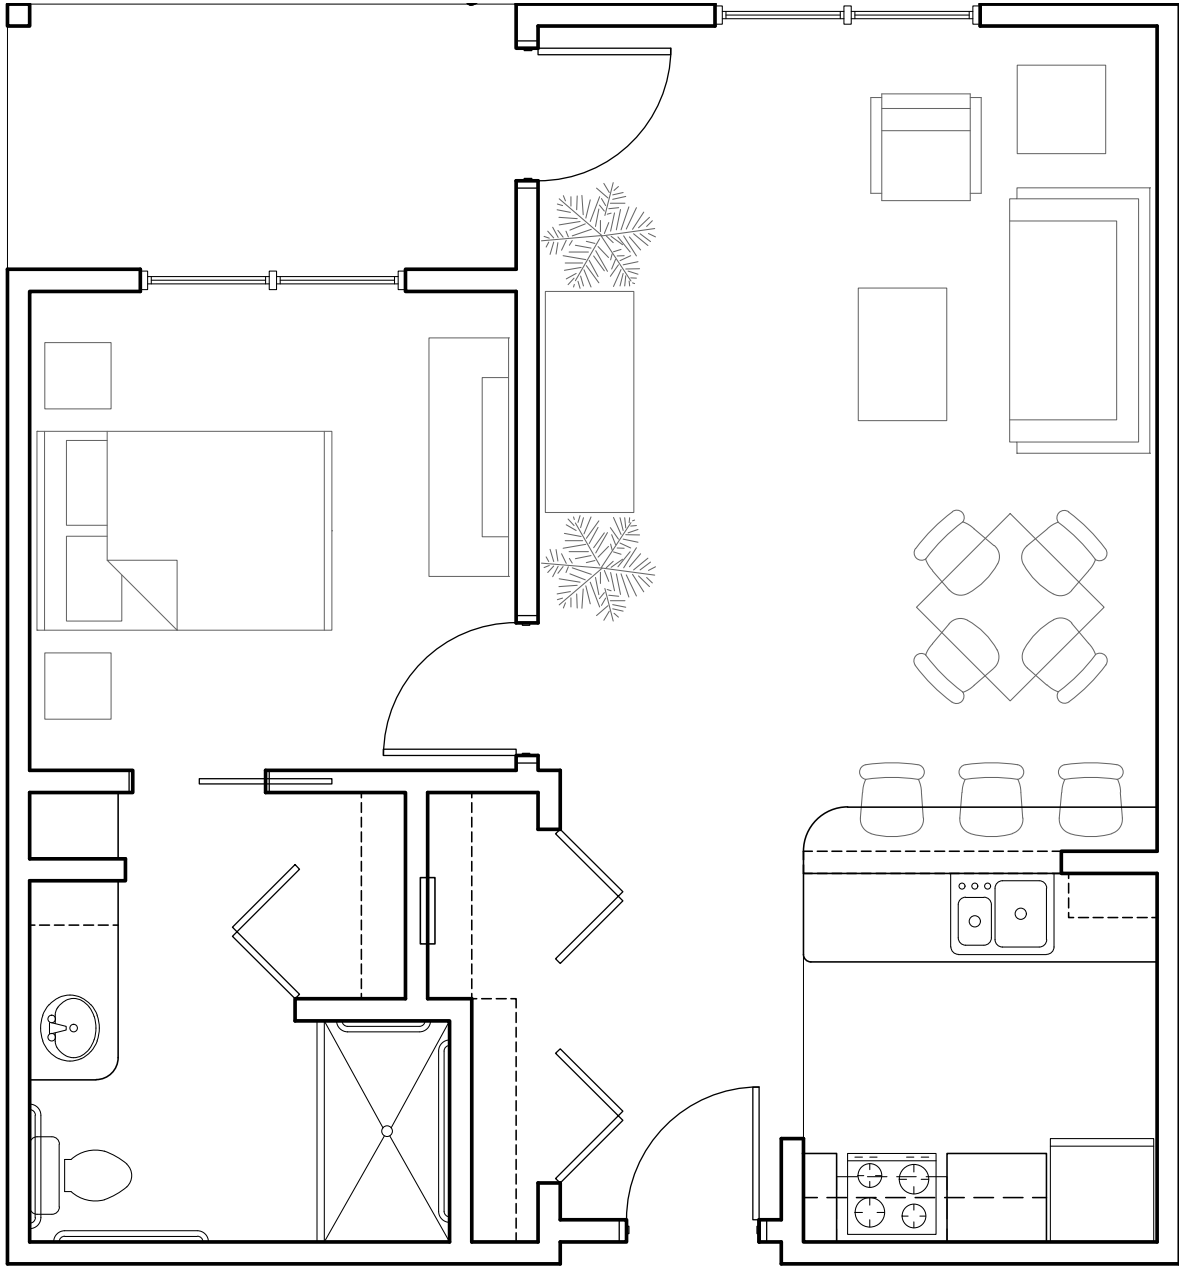

1 Bedroom 1 Bath
Independent Living
673 sf (I-2)

MorningStar

SENIOR LIVING
of IDAHO FALLS