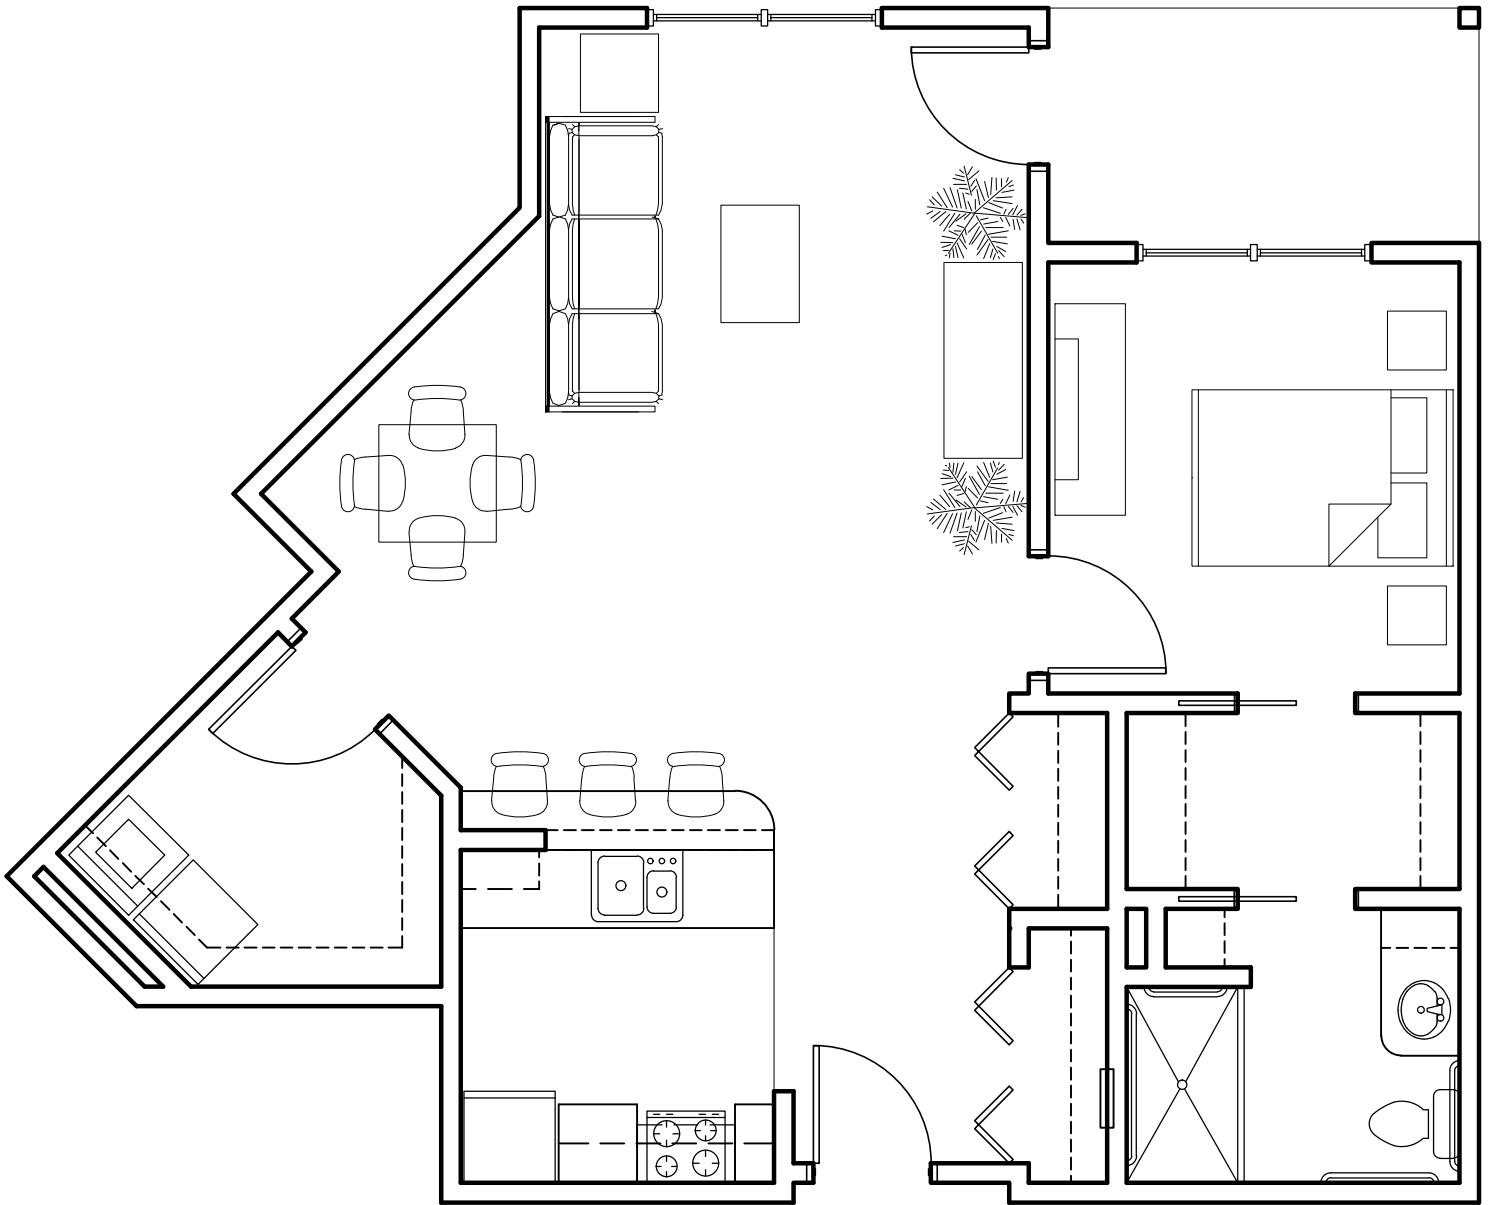

1 Bedroom 1 Bath
Independent Living
833 sf (I-4B)

MorningStar

SENIOR LIVING
of IDAHO FALLS