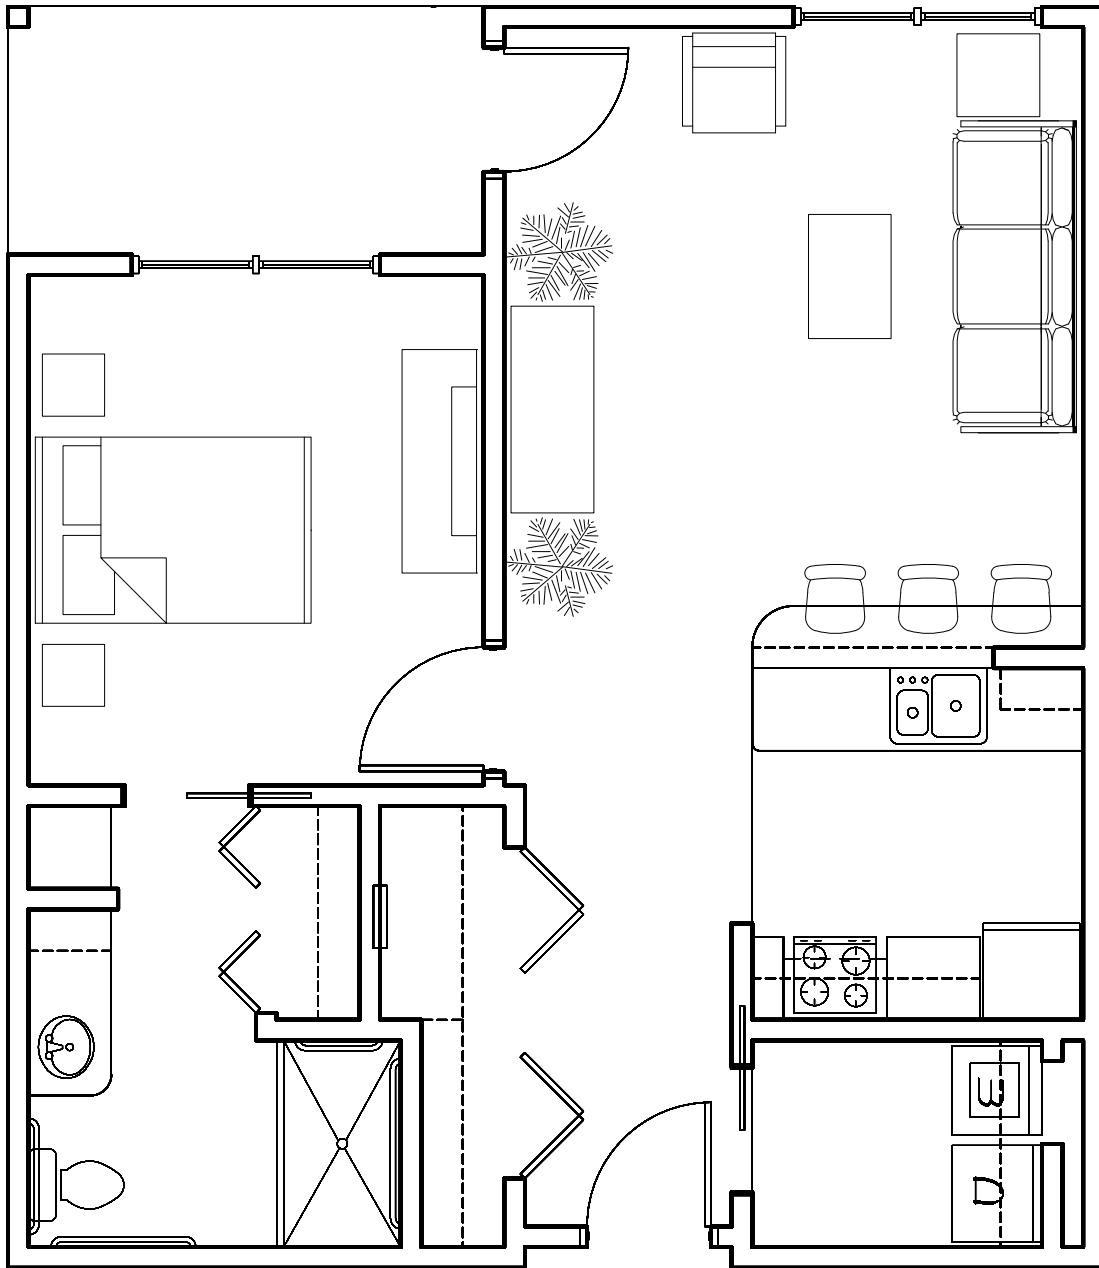

1 Bedroom 1 Bath
Independent Living
725 sf (I-3)