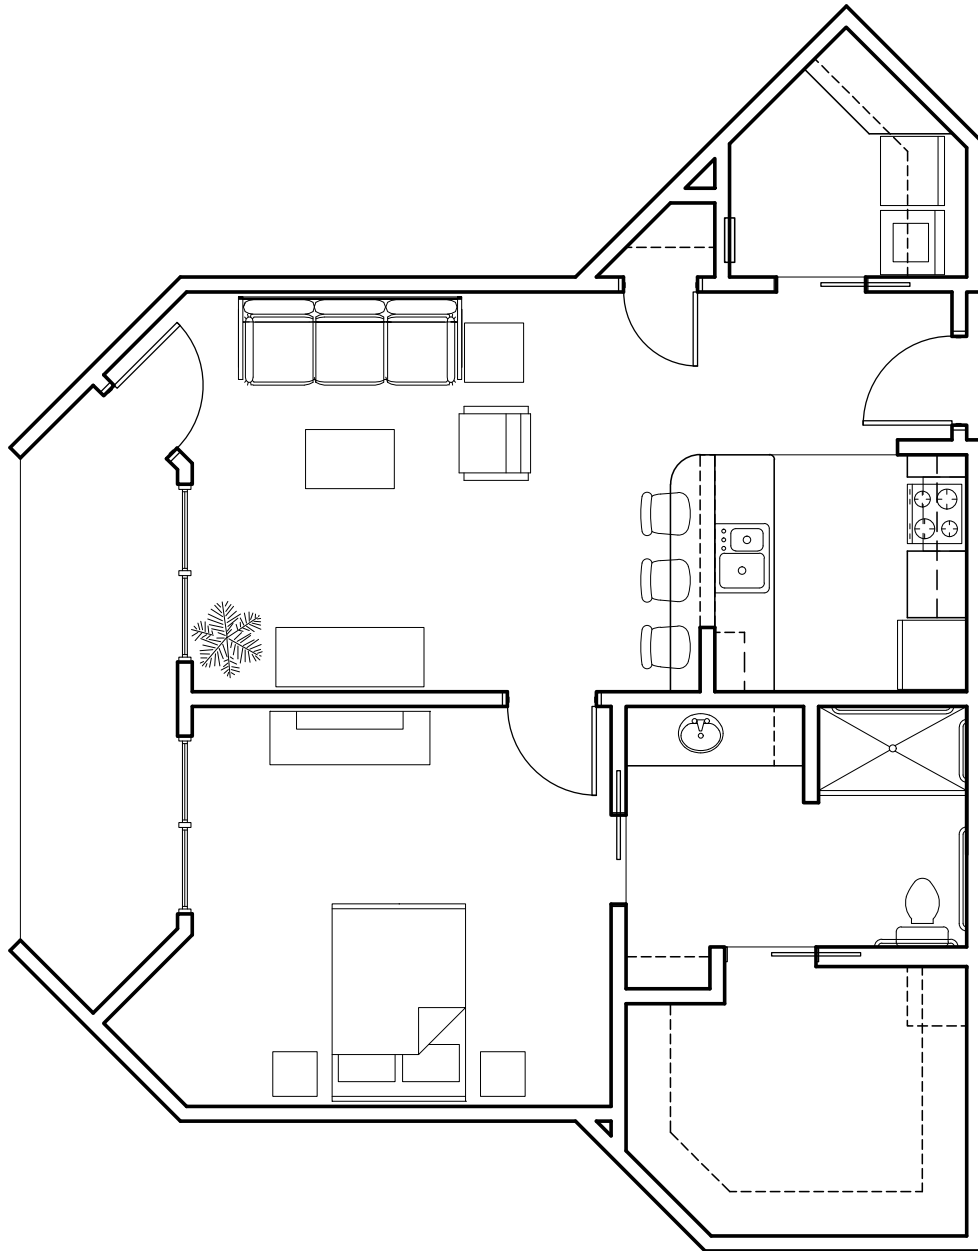

1 Bedroom 1 Bath
Independent Living
901 sf (I-4C)

MorningStar

SENIOR LIVING
of IDAHO FALLS