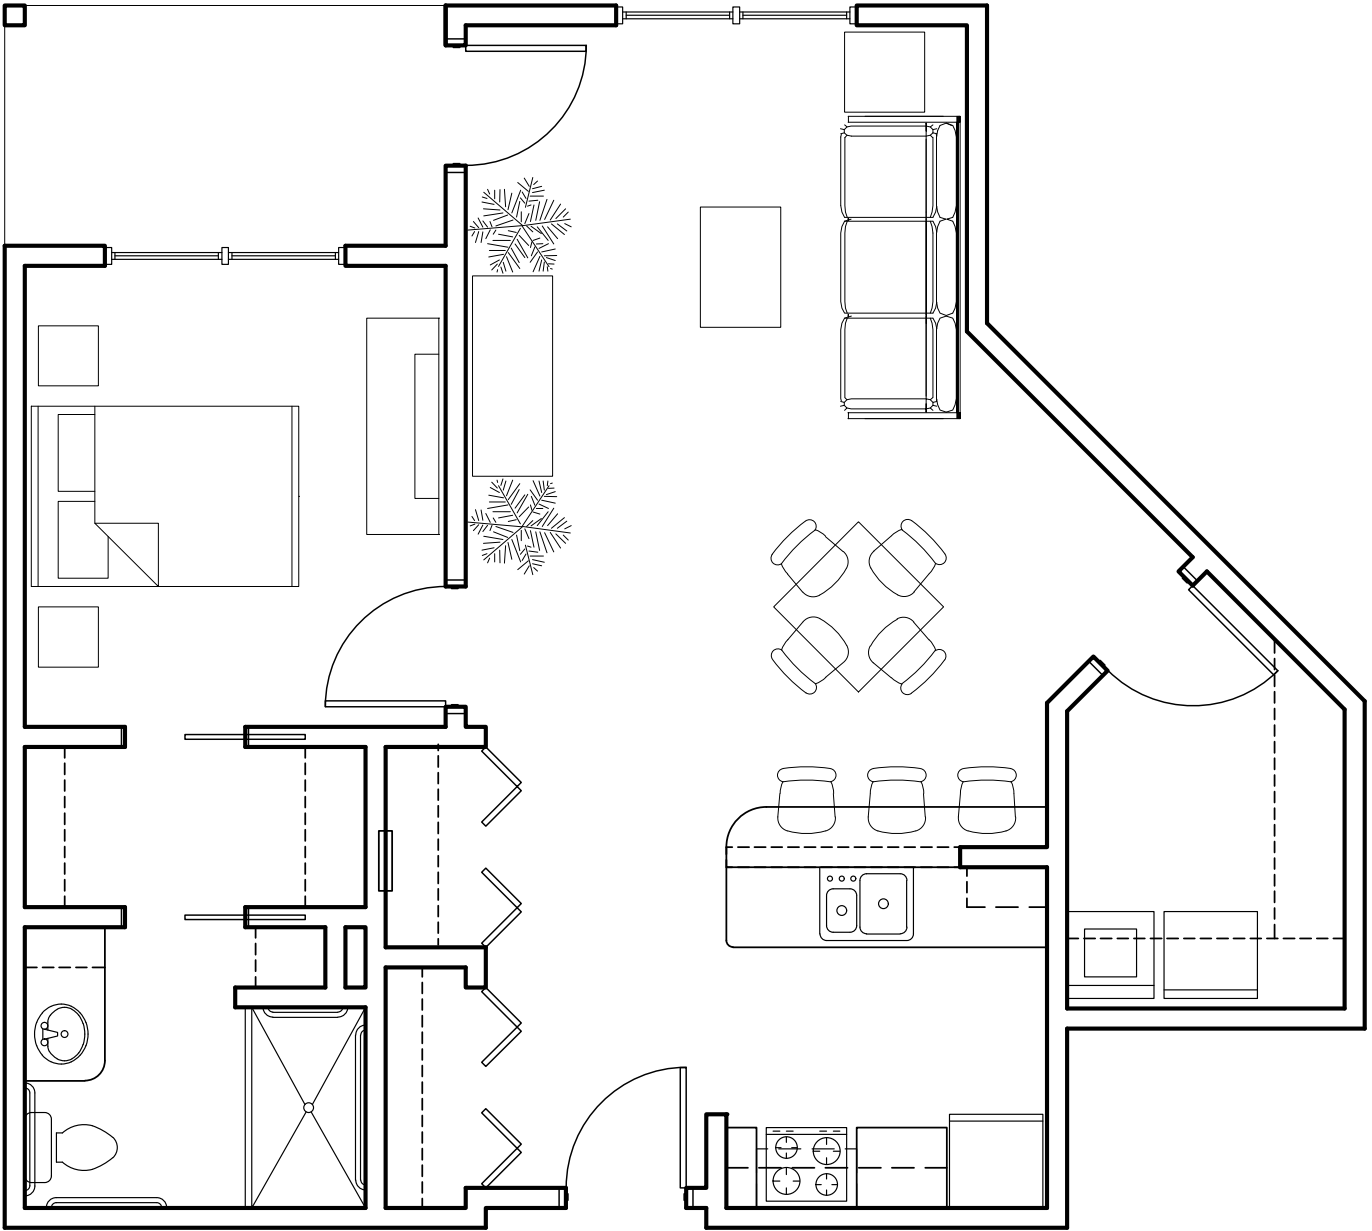

1 Bedroom 1 Bath
Independent Living
801 sf (I-4A)

MorningStar

SENIOR LIVING
of IDAHO FALLS