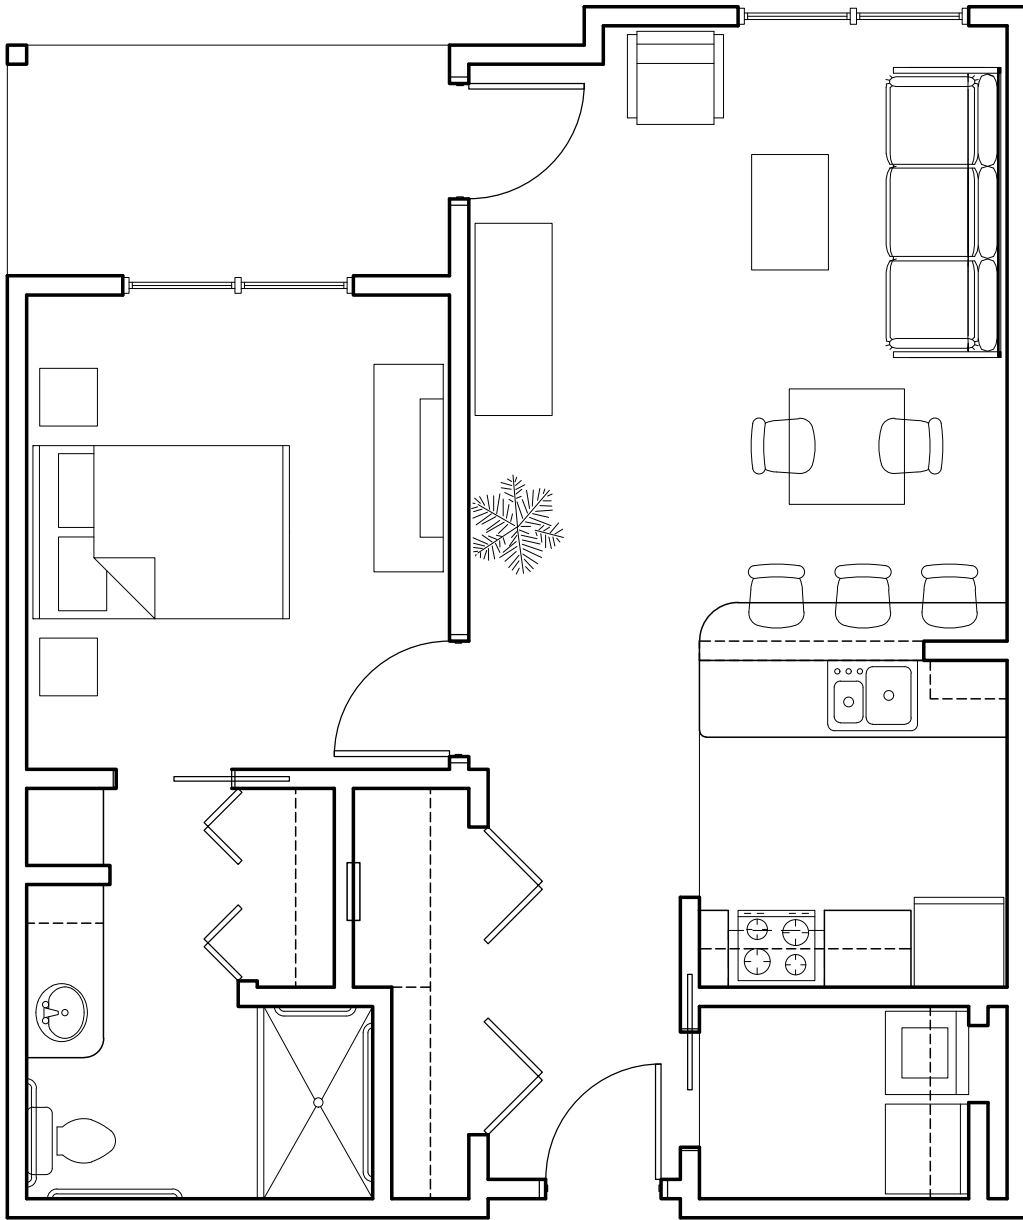

1 Bedroom 1 Bath
Independent Living
736 sf (I-3POP)

MorningStar

SENIOR LIVING
of IDAHO FALLS