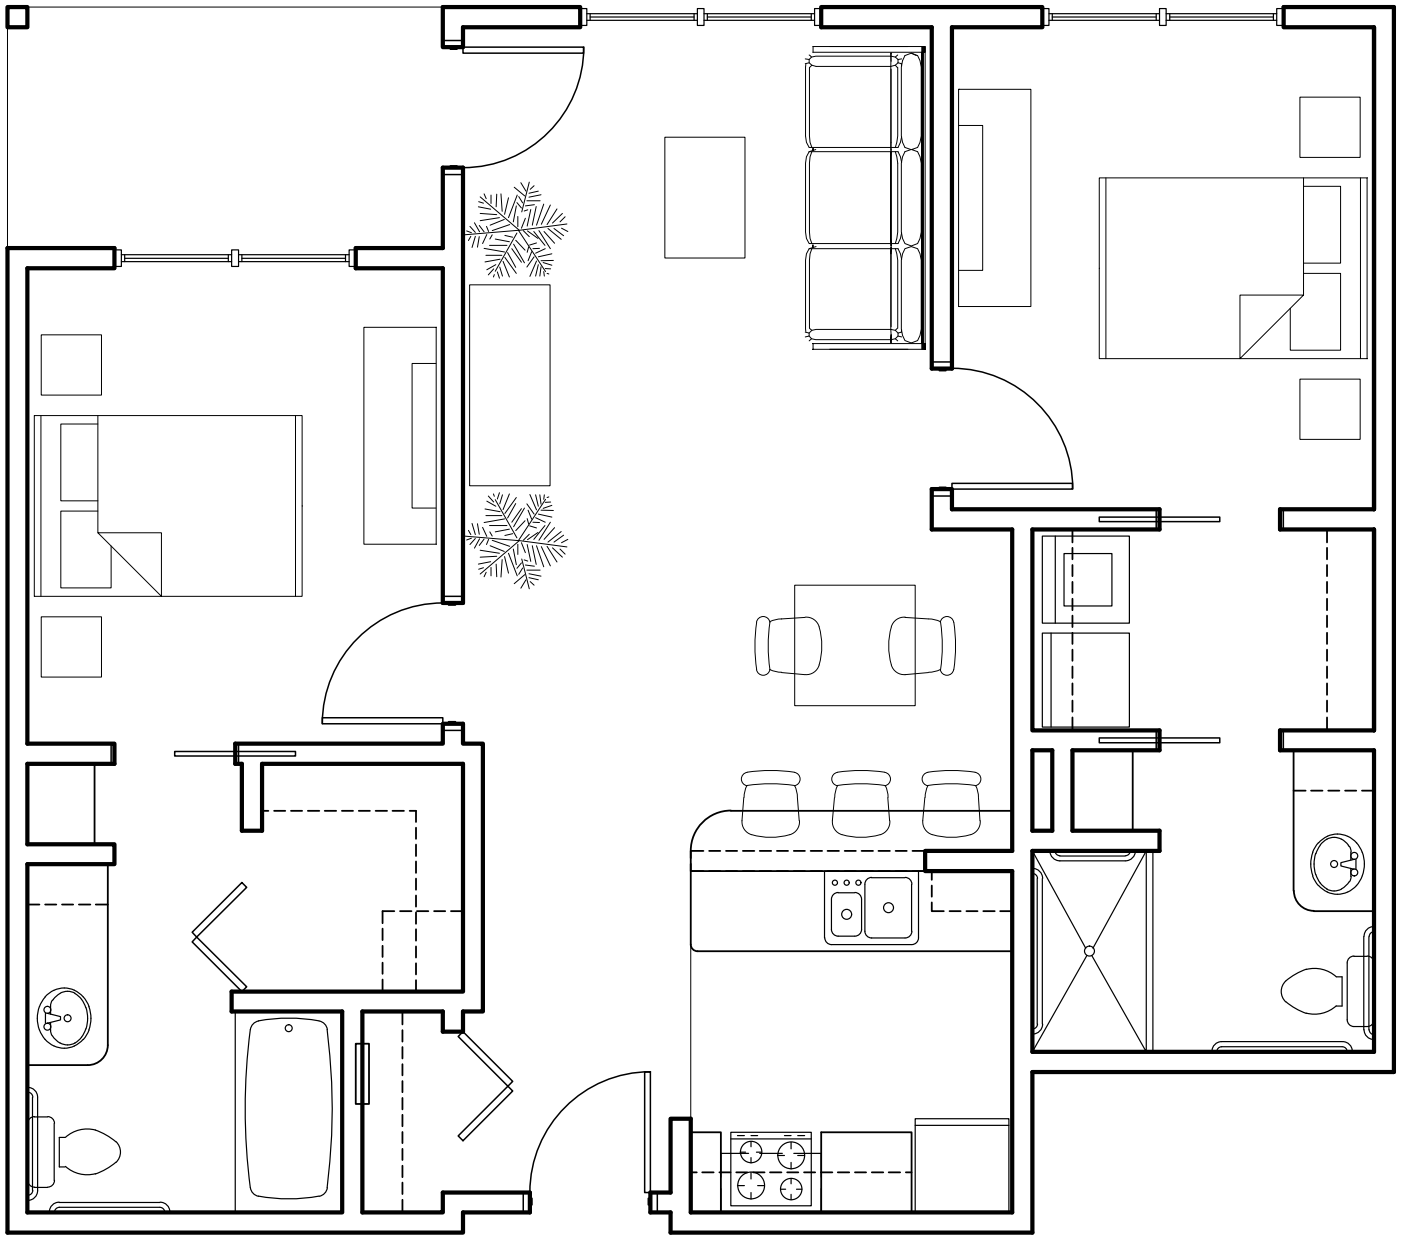

2 Bedroom 1 Bath
Independent Living
932 sf (IL-5A)

MorningStar

SENIOR LIVING
of IDAHO FALLS

2 Bedroom 1 Bath
Independent Living
669 sf (I-5)

MorningStar

SENIOR LIVING
of IDAHO FALLS

2 Bedroom 1 Bath
Independent Living
1002 sf (I-6A)

MorningStar

SENIOR LIVING
of IDAHO FALLS

2 Bedroom 1 Bath
Independent Living
939 sf (I-6)

MorningStar

SENIOR LIVING
of IDAHO FALLS

2 Bedroom 2 Bath
Independent Living
938 sf (I-7)

MorningStar

SENIOR LIVING
of IDAHO FALLS

2 Bedroom 2 Bath
Independent Living
1076 sf (I-8A)

MorningStar

SENIOR LIVING
of IDAHO FALLS

2 Bedroom 2 Bath
Independent Living
1143 sf (I-8B)

MorningStar

SENIOR LIVING
of IDAHO FALLS