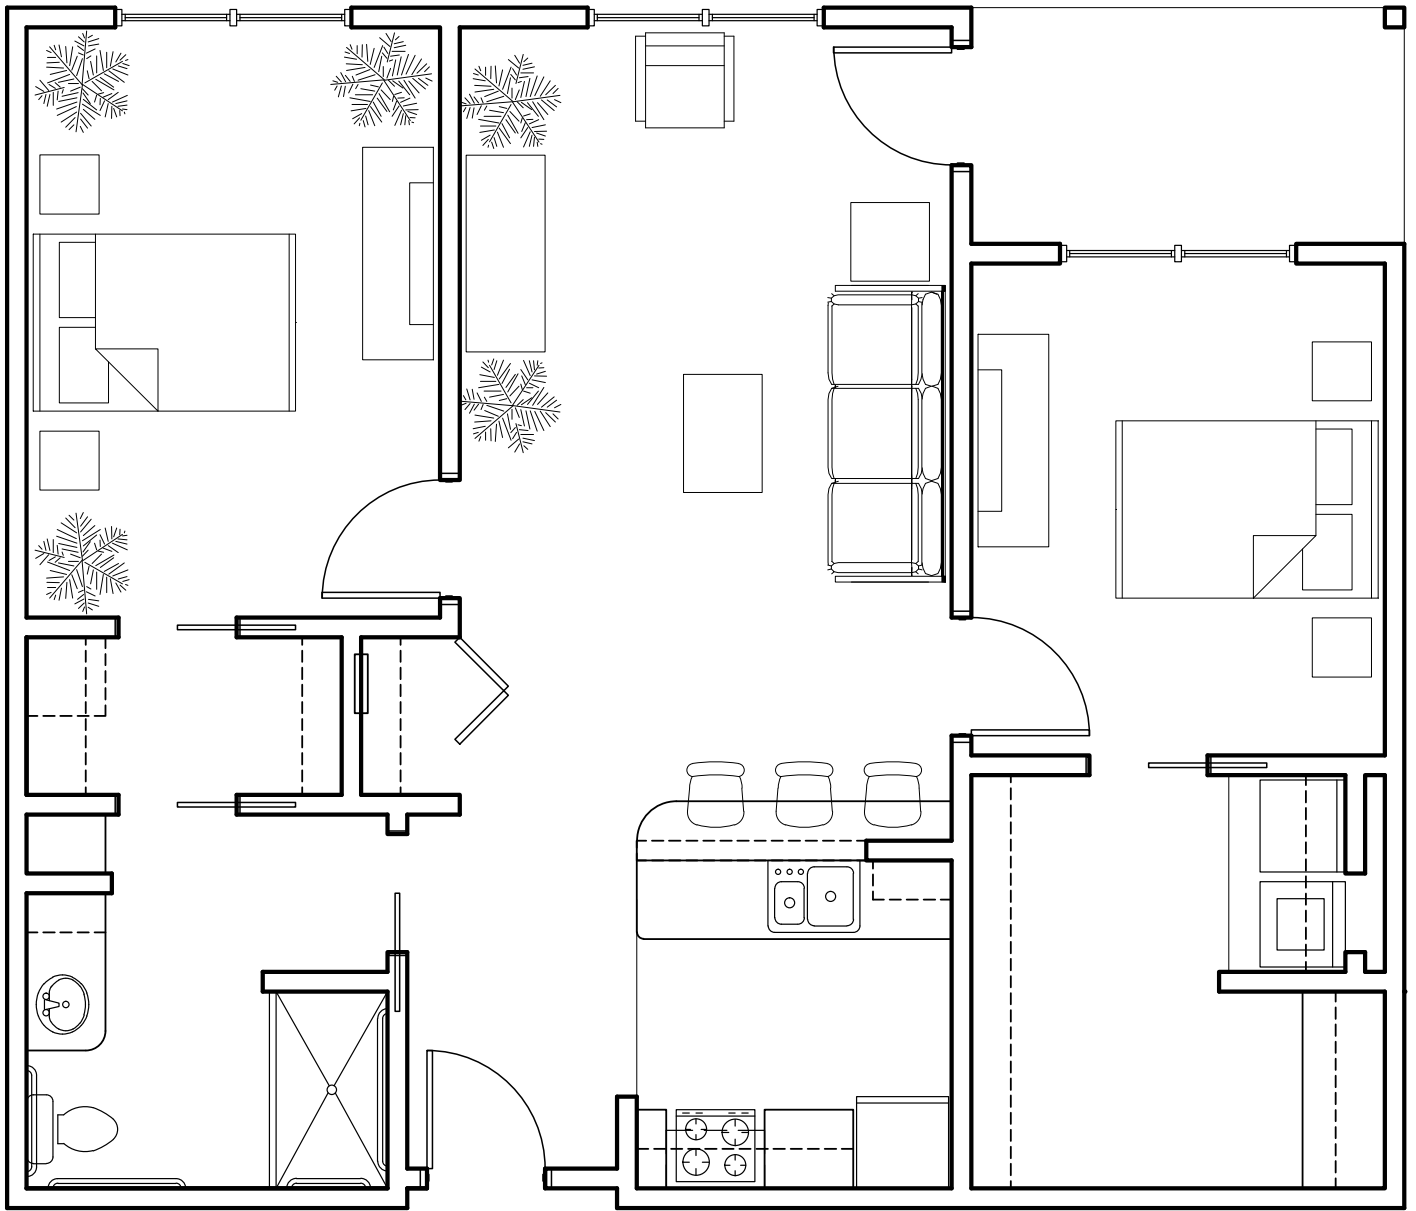

2 Bedroom 1 Bath
Independent Living
932 sf (IL-5A)

MorningStar

SENIOR LIVING
of IDAHO FALLS

2 Bedroom 1 Bath
Independent Living
669 sf (I-5)

MorningStar

SENIOR LIVING
of IDAHO FALLS

2 Bedroom 1 Bath
Independent Living
1002 sf (I-6A)

MorningStar

SENIOR LIVING
of IDAHO FALLS

2 Bedroom 1 Bath
Independent Living
939 sf (I-6)

MorningStar

SENIOR LIVING
of IDAHO FALLS

2 Bedroom 2 Bath
Independent Living
938 sf (I-7)

MorningStar

SENIOR LIVING
of IDAHO FALLS

2 Bedroom 2 Bath
Independent Living
1076 sf (I-8A)

MorningStar

SENIOR LIVING
of IDAHO FALLS

2 Bedroom 2 Bath
Independent Living
1143 sf (I-8B)

MorningStar

SENIOR LIVING
of IDAHO FALLS