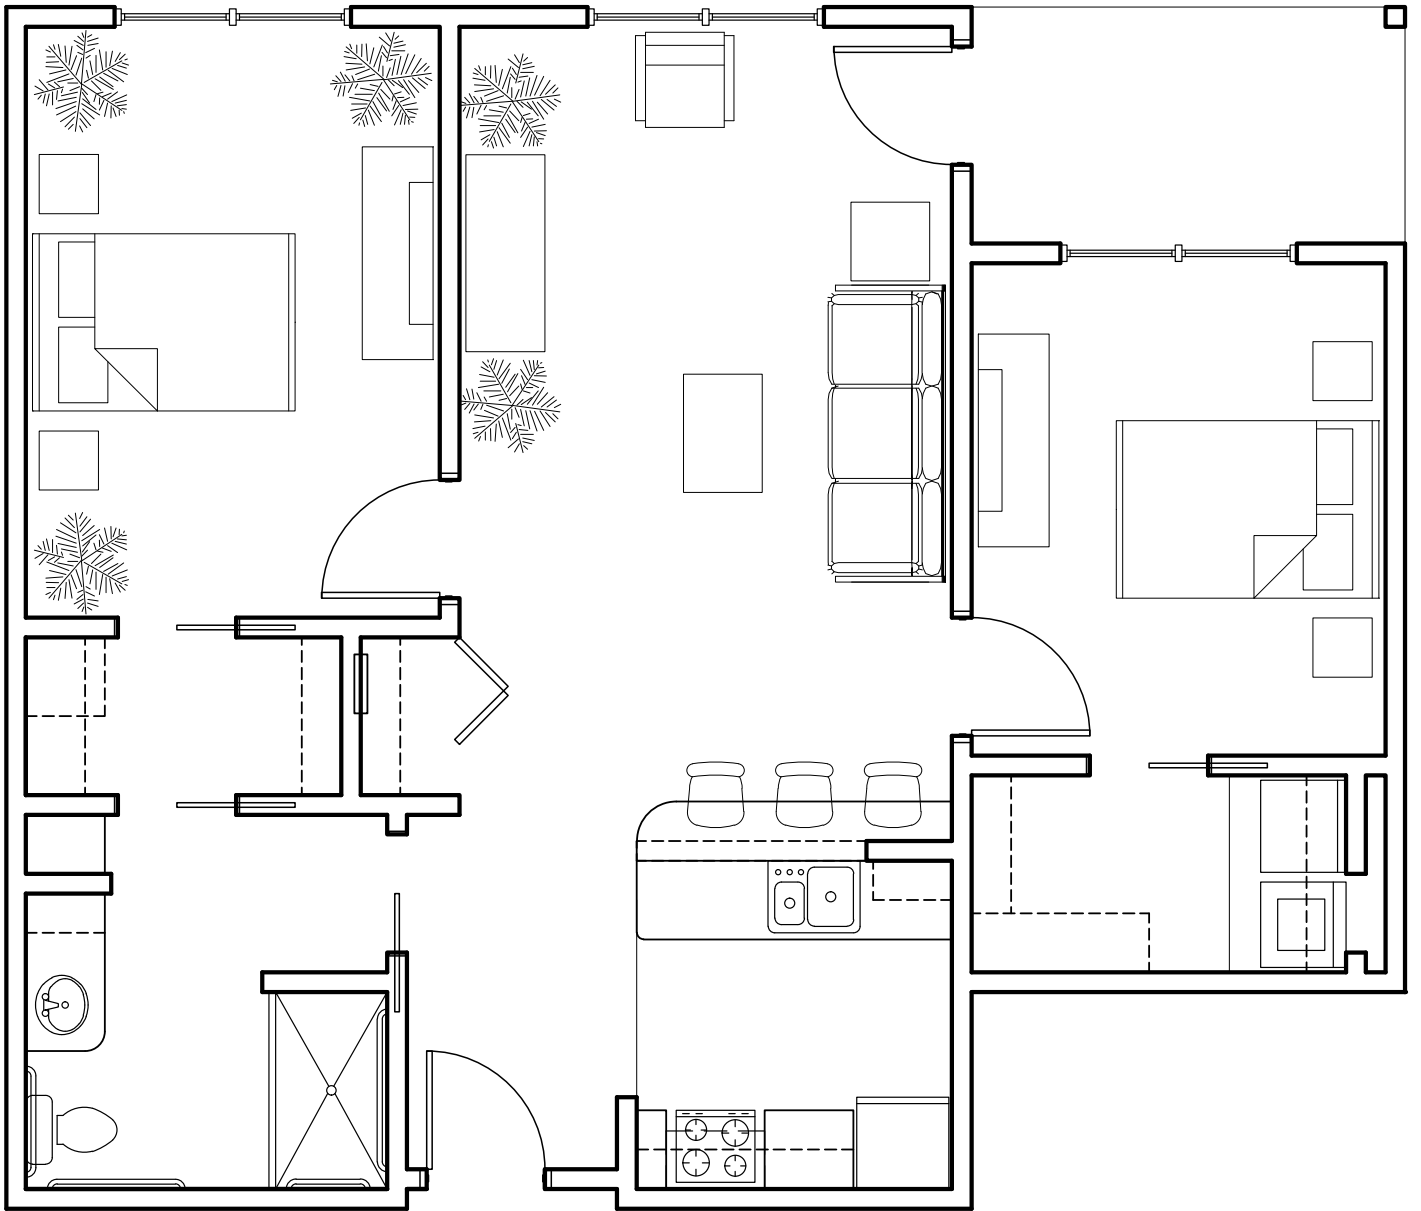

2 Bedroom 1 Bath
Independent Living
932 sf (IL-5A)

MorningStar

SENIOR LIVING
of IDAHO FALLS

2 Bedroom 1 Bath
Independent Living
669 sf (I-5)

MorningStar

SENIOR LIVING
of IDAHO FALLS

2 Bedroom 1 Bath
Independent Living
1002 sf (I-6A)

MorningStar

SENIOR LIVING
of IDAHO FALLS

2 Bedroom 1 Bath
Independent Living
939 sf (I-6)

MorningStar

SENIOR LIVING
of IDAHO FALLS

2 Bedroom 2 Bath
Independent Living
938 sf (I-7)

MorningStar

SENIOR LIVING
of IDAHO FALLS

2 Bedroom 2 Bath
Independent Living
1076 sf (I-8A)

MorningStar

SENIOR LIVING
of IDAHO FALLS

2 Bedroom 2 Bath
Independent Living
1143 sf (I-8B)

MorningStar

SENIOR LIVING
of IDAHO FALLS