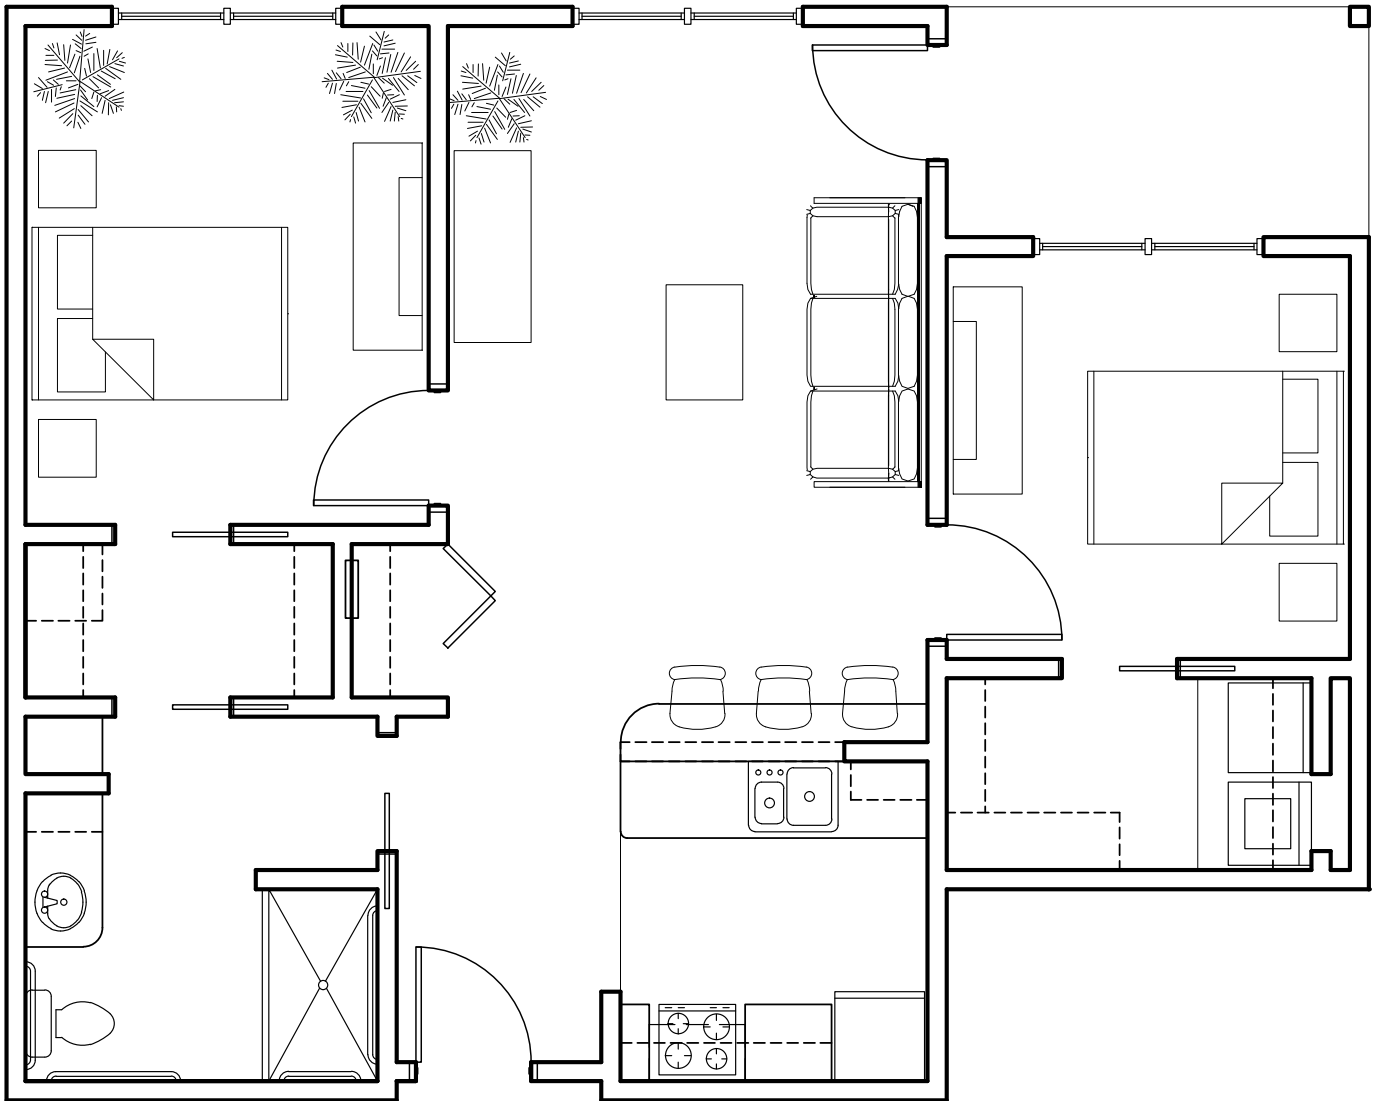

2 Bedroom 1 Bath
Independent Living
932 sf (IL-5A)

MorningStar

SENIOR LIVING
of IDAHO FALLS

2 Bedroom 1 Bath
Independent Living
669 sf (I-5)

MorningStar

SENIOR LIVING
of IDAHO FALLS

2 Bedroom 1 Bath
Independent Living
1002 sf (I-6A)

MorningStar

SENIOR LIVING
of IDAHO FALLS

2 Bedroom 1 Bath
Independent Living
939 sf (I-6)

MorningStar

SENIOR LIVING
of IDAHO FALLS

2 Bedroom 2 Bath
Independent Living
938 sf (I-7)

MorningStar

SENIOR LIVING
of IDAHO FALLS

2 Bedroom 2 Bath
Independent Living
1076 sf (I-8A)

MorningStar

SENIOR LIVING
of IDAHO FALLS

2 Bedroom 2 Bath
Independent Living
1143 sf (I-8B)

MorningStar

SENIOR LIVING
of IDAHO FALLS