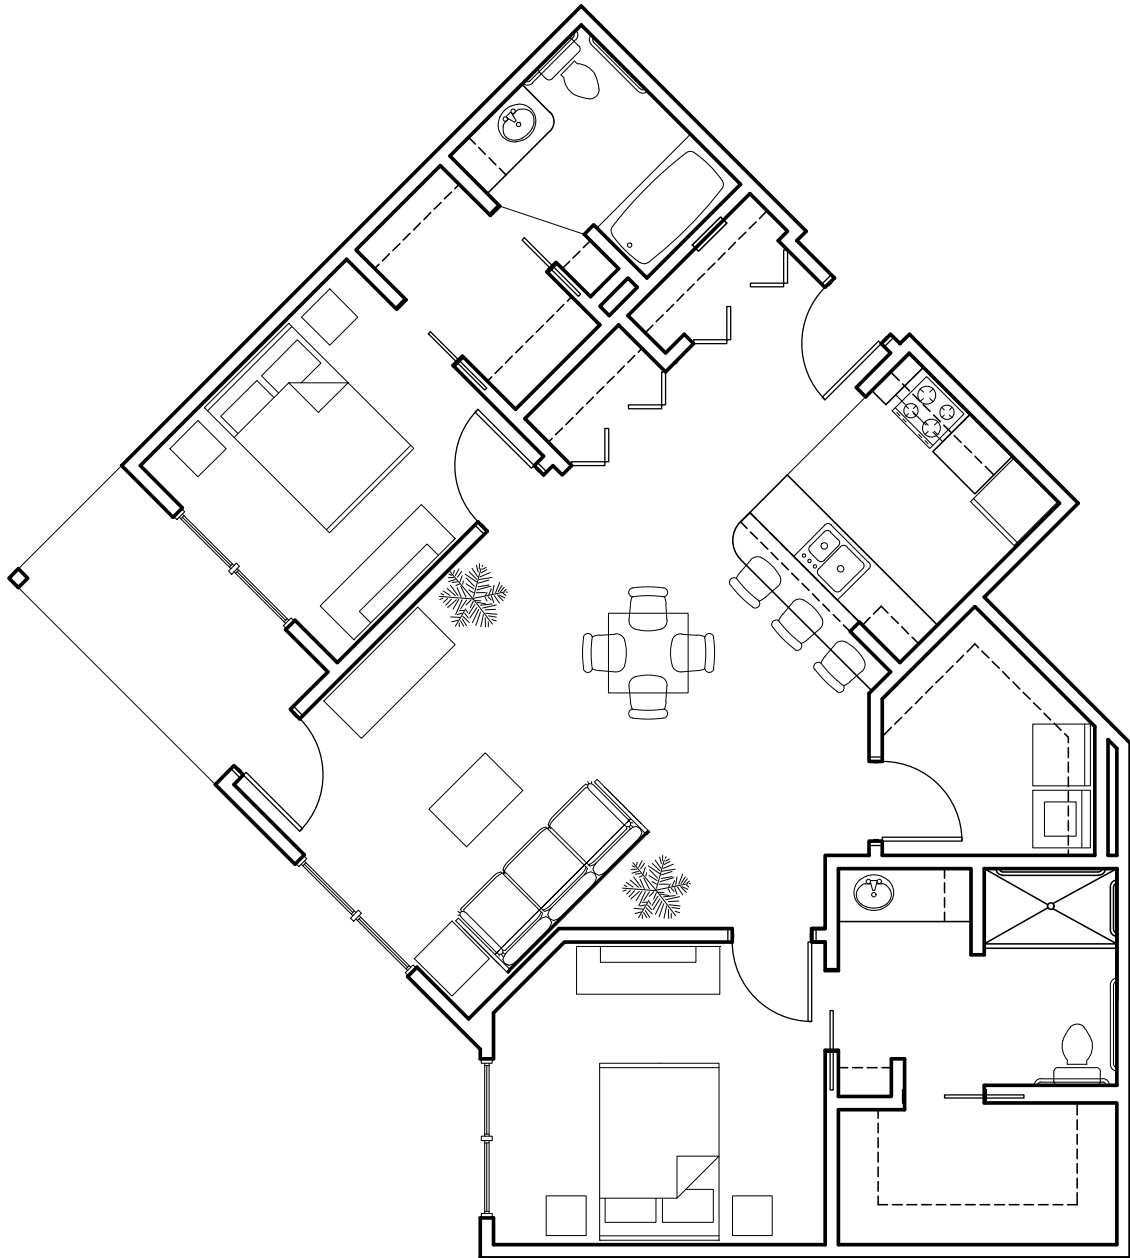

2 Bedroom 1 Bath
Independent Living
932 sf (IL-5A)

MorningStar

SENIOR LIVING
of IDAHO FALLS

2 Bedroom 1 Bath
Independent Living
669 sf (I-5)

MorningStar

SENIOR LIVING
of IDAHO FALLS

2 Bedroom 1 Bath
Independent Living
1002 sf (I-6A)

MorningStar

SENIOR LIVING
of IDAHO FALLS

2 Bedroom 1 Bath
Independent Living
939 sf (I-6)

MorningStar

SENIOR LIVING
of IDAHO FALLS

2 Bedroom 2 Bath
Independent Living
938 sf (I-7)

MorningStar

SENIOR LIVING
of IDAHO FALLS

2 Bedroom 2 Bath
Independent Living
1076 sf (I-8A)

MorningStar

SENIOR LIVING
of IDAHO FALLS

2 Bedroom 2 Bath
Independent Living
1143 sf (I-8B)

MorningStar

SENIOR LIVING
of IDAHO FALLS