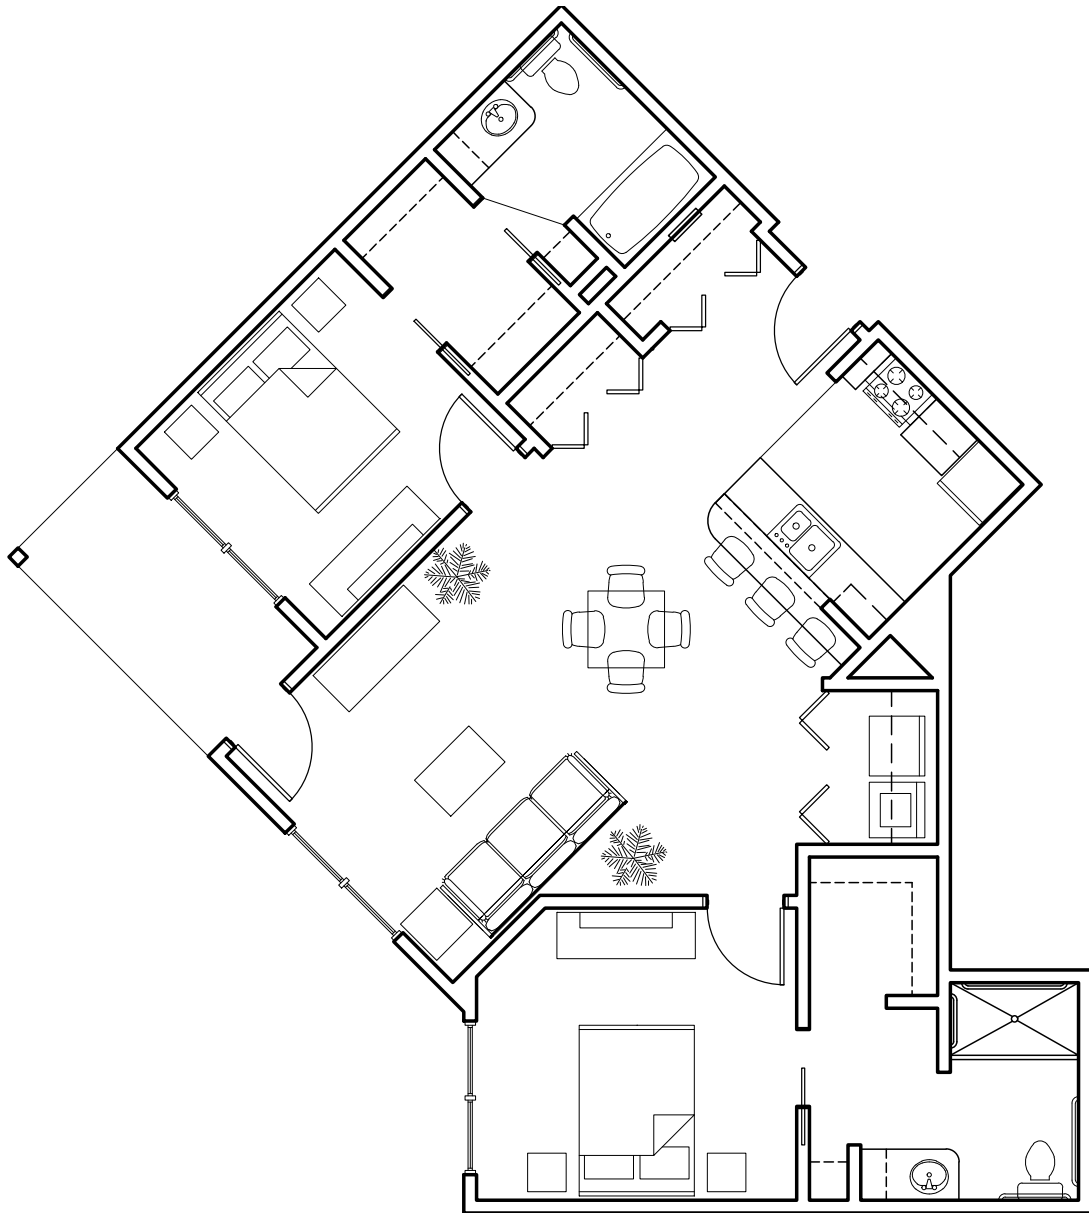

2 Bedroom 1 Bath
Independent Living
932 sf (IL-5A)

MorningStar

SENIOR LIVING
of IDAHO FALLS

2 Bedroom 1 Bath
Independent Living
669 sf (I-5)

MorningStar

SENIOR LIVING
of IDAHO FALLS

2 Bedroom 1 Bath
Independent Living
1002 sf (I-6A)

MorningStar

SENIOR LIVING
of IDAHO FALLS

2 Bedroom 1 Bath
Independent Living
939 sf (I-6)

MorningStar

SENIOR LIVING
of IDAHO FALLS

2 Bedroom 2 Bath
Independent Living
938 sf (I-7)

MorningStar

SENIOR LIVING
of IDAHO FALLS

2 Bedroom 2 Bath
Independent Living
1076 sf (I-8A)

MorningStar

SENIOR LIVING
of IDAHO FALLS

2 Bedroom 2 Bath
Independent Living
1143 sf (I-8B)

MorningStar

SENIOR LIVING
of IDAHO FALLS