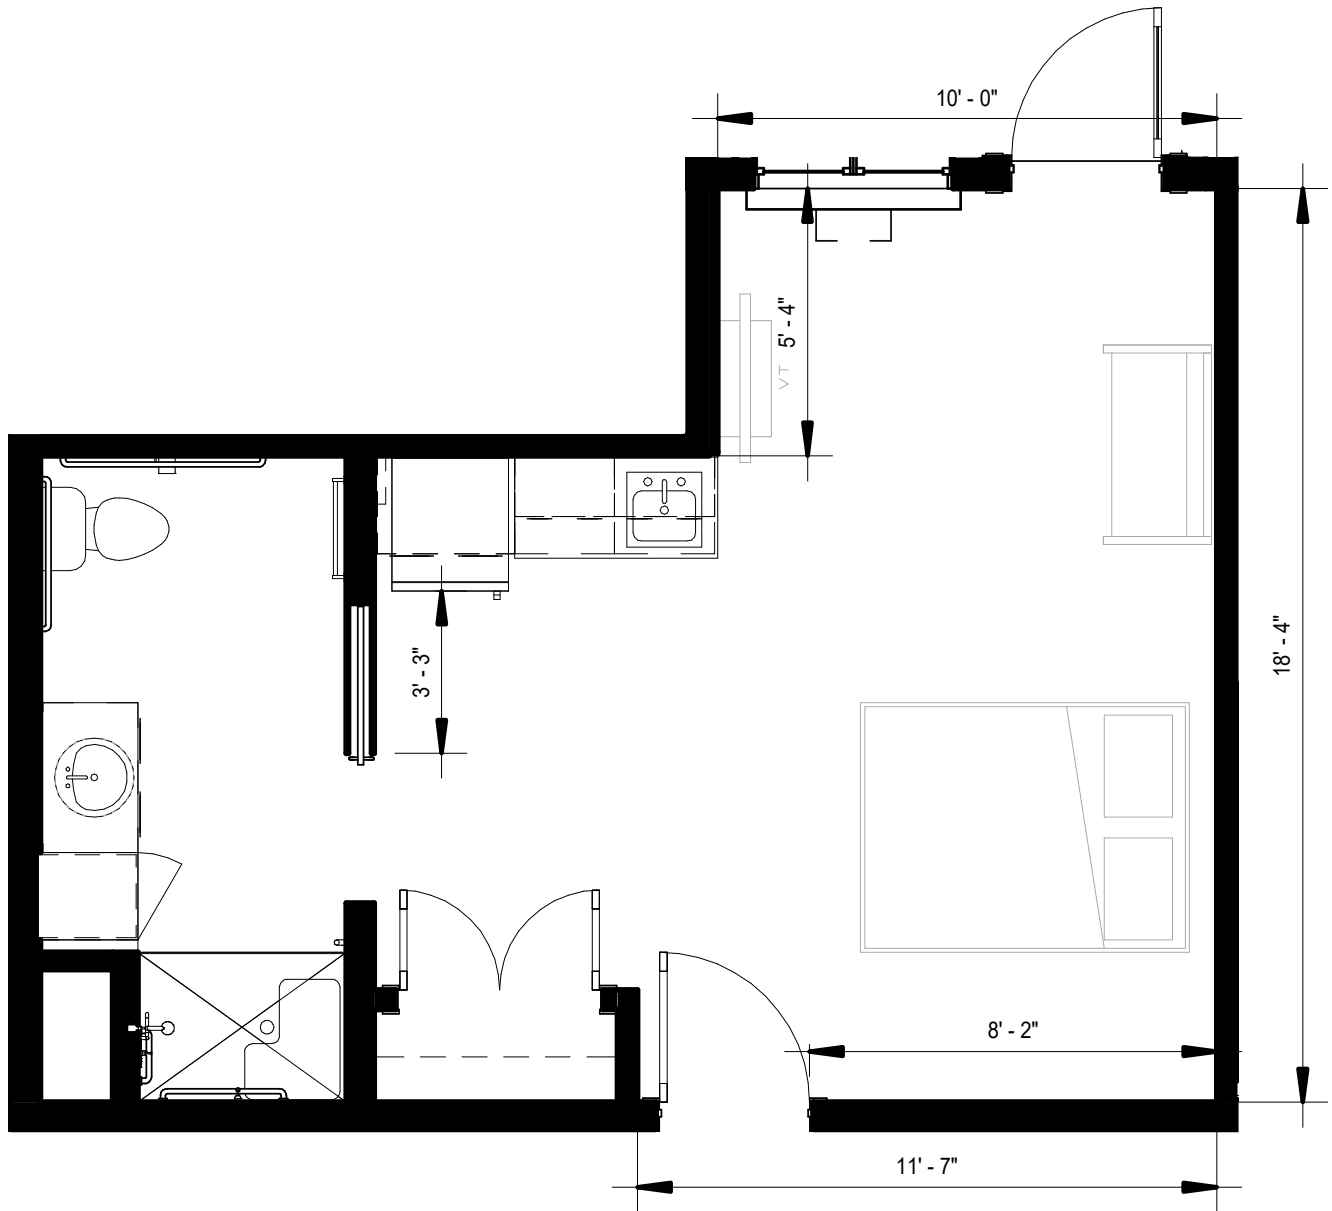

Studio
 Assisted Living
 392 sf (AL-SA)

Studio
Assisted Living
397 sf (AL-SB)

MorningStar

ASSISTED LIVING & MEMORY CARE
 at JORDAN CREEK

Studio
Assisted Living
393 sf (AL-SB-acc)

Studio
Assisted Living
385 sf (AL-SC)

Studio
 Assisted Living
 384 sf (AL-SD)