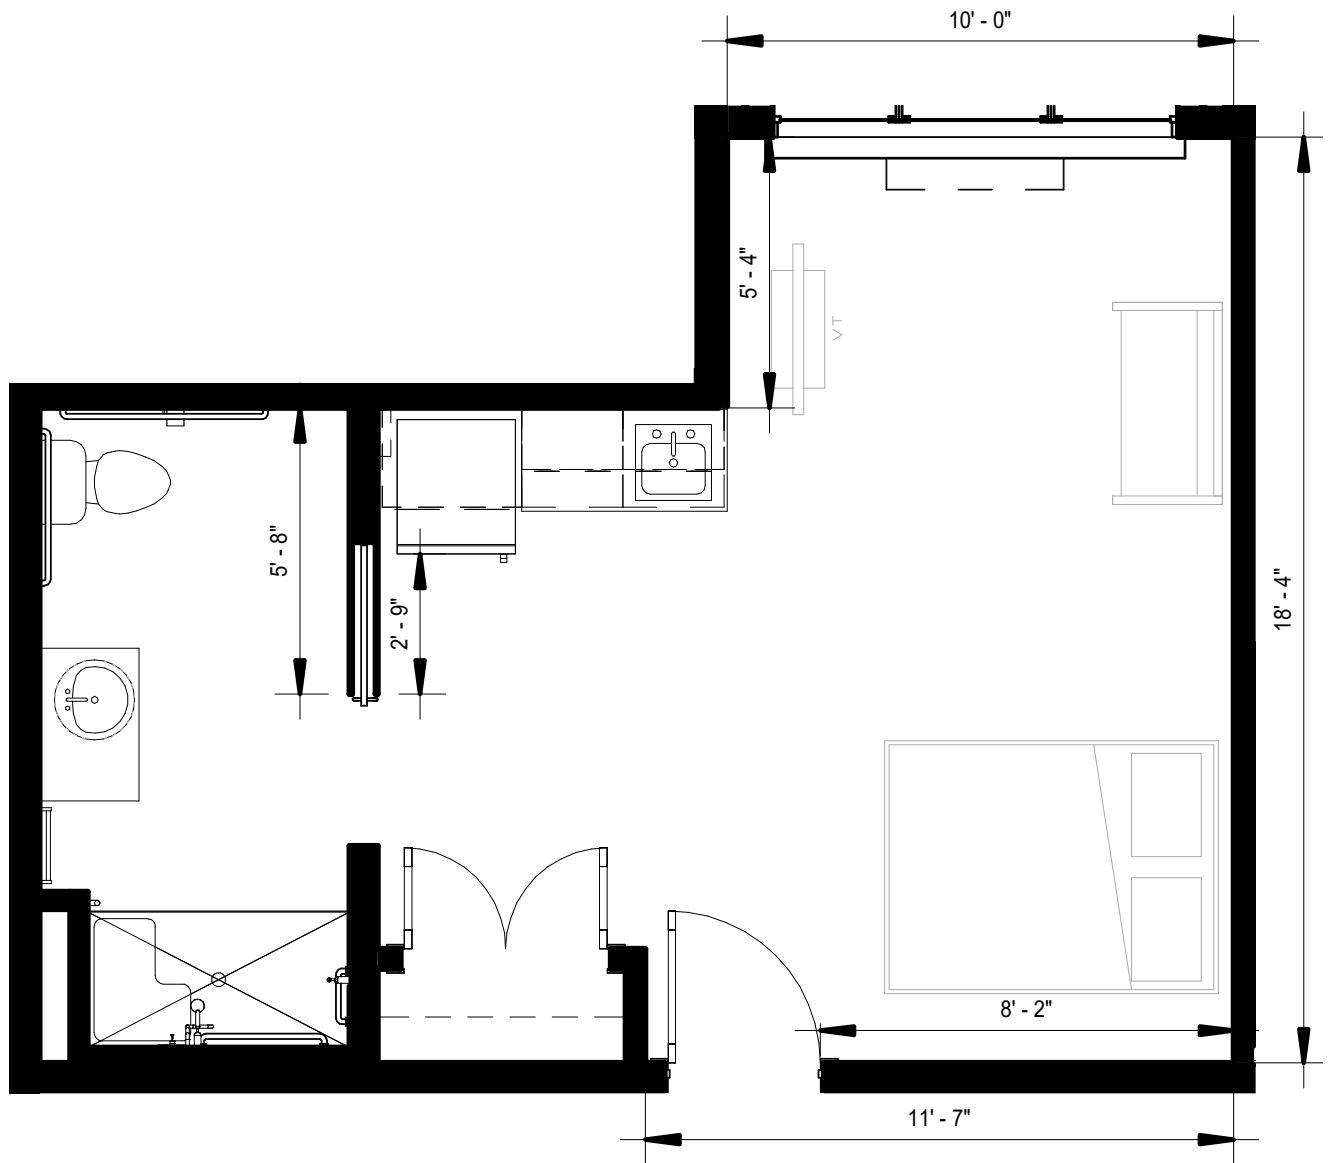

Studio
 Assisted Living
 392 sf (AL-SA)

Studio
Assisted Living
397 sf (AL-SB)

MorningStar

ASSISTED LIVING & MEMORY CARE
 at JORDAN CREEK

Studio
Assisted Living
393 sf (AL-SB-acc)

Studio
Assisted Living
385 sf (AL-SC)

Studio
 Assisted Living
 384 sf (AL-SD)