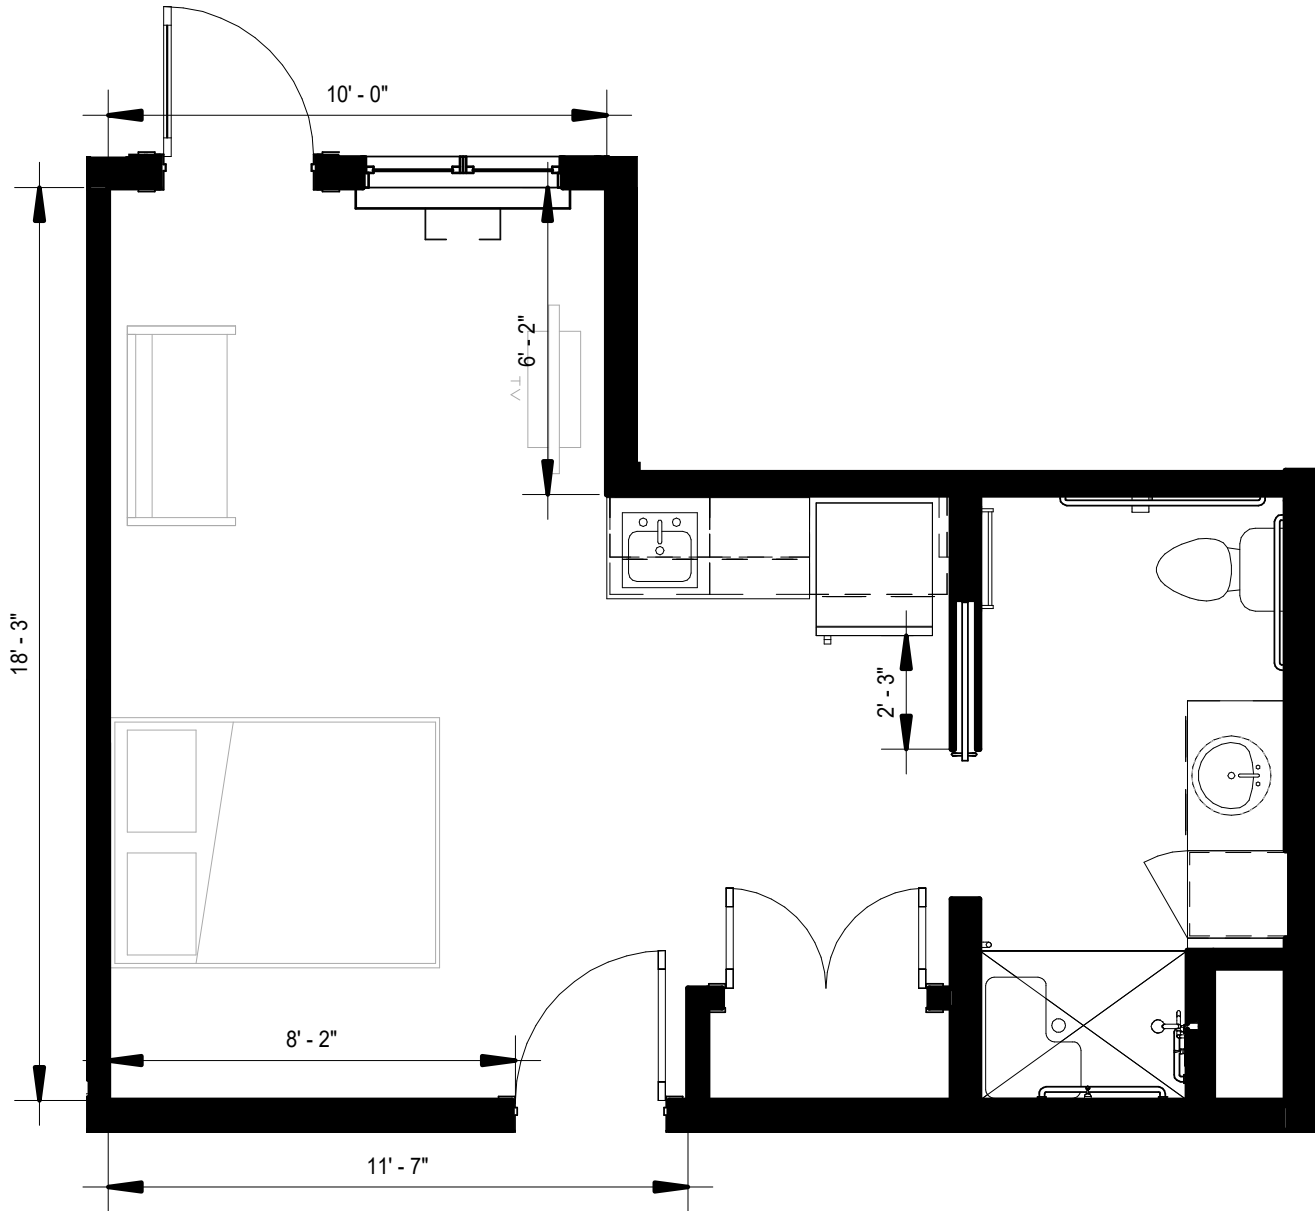

Studio
 Assisted Living
 392 sf (AL-SA)

Studio
Assisted Living
397 sf (AL-SB)

MorningStar

ASSISTED LIVING & MEMORY CARE
 at JORDAN CREEK

Studio
Assisted Living
393 sf (AL-SB-acc)

Studio
Assisted Living
385 sf (AL-SC)

Studio
 Assisted Living
 384 sf (AL-SD)