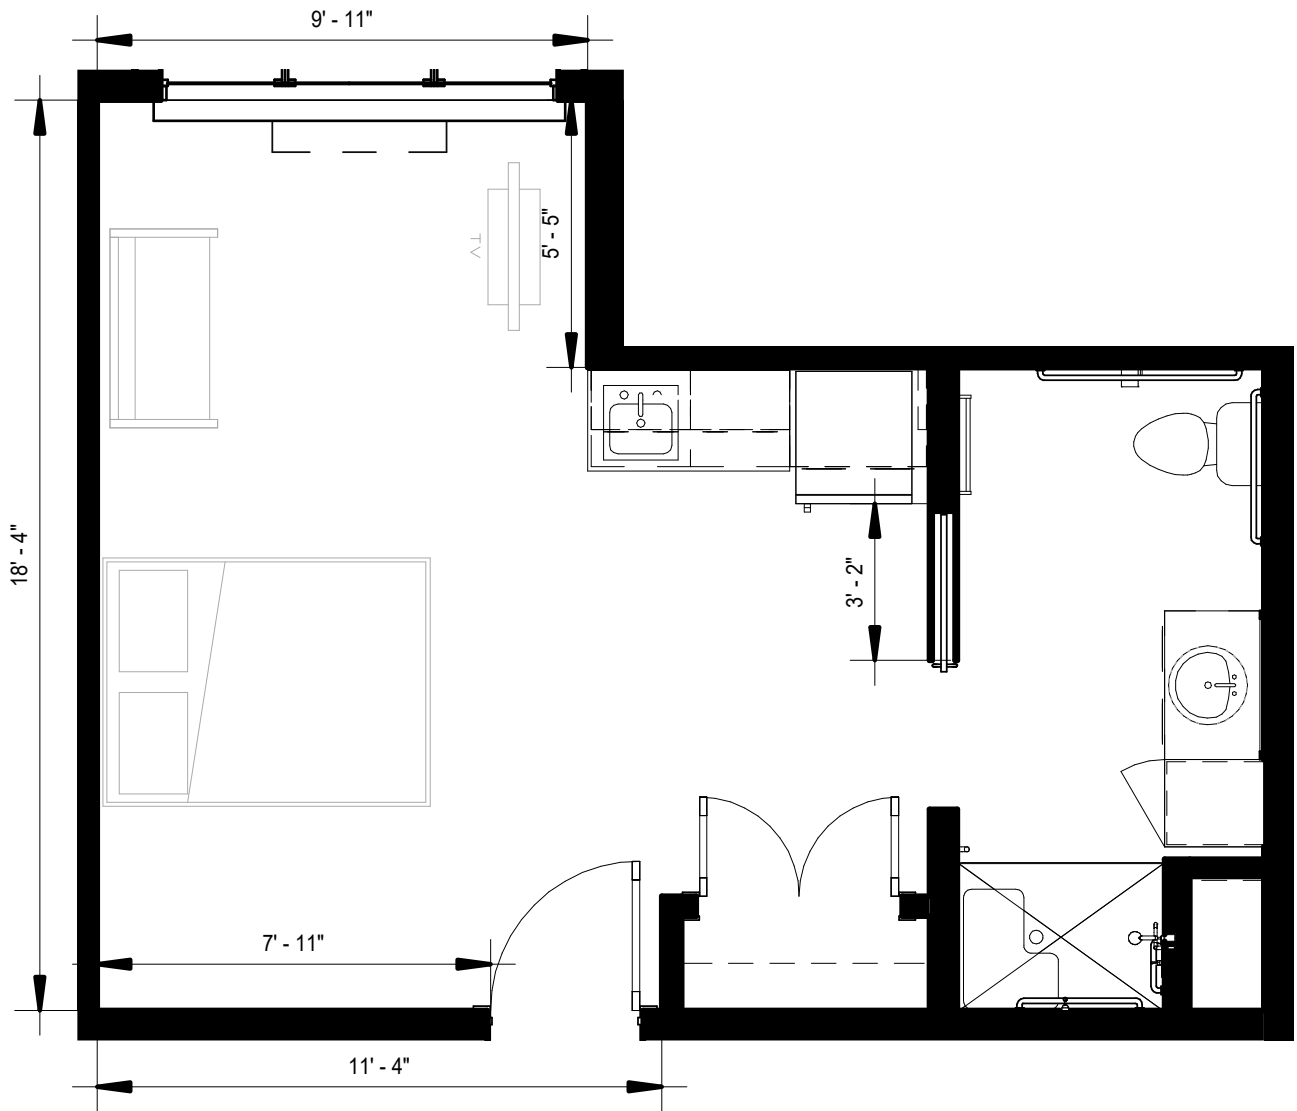

Studio
 Assisted Living
 392 sf (AL-SA)

Studio
Assisted Living
397 sf (AL-SB)

MorningStar

ASSISTED LIVING & MEMORY CARE
 at JORDAN CREEK

Studio
Assisted Living
393 sf (AL-SB-acc)

Studio
Assisted Living
385 sf (AL-SC)

Studio
 Assisted Living
 384 sf (AL-SD)