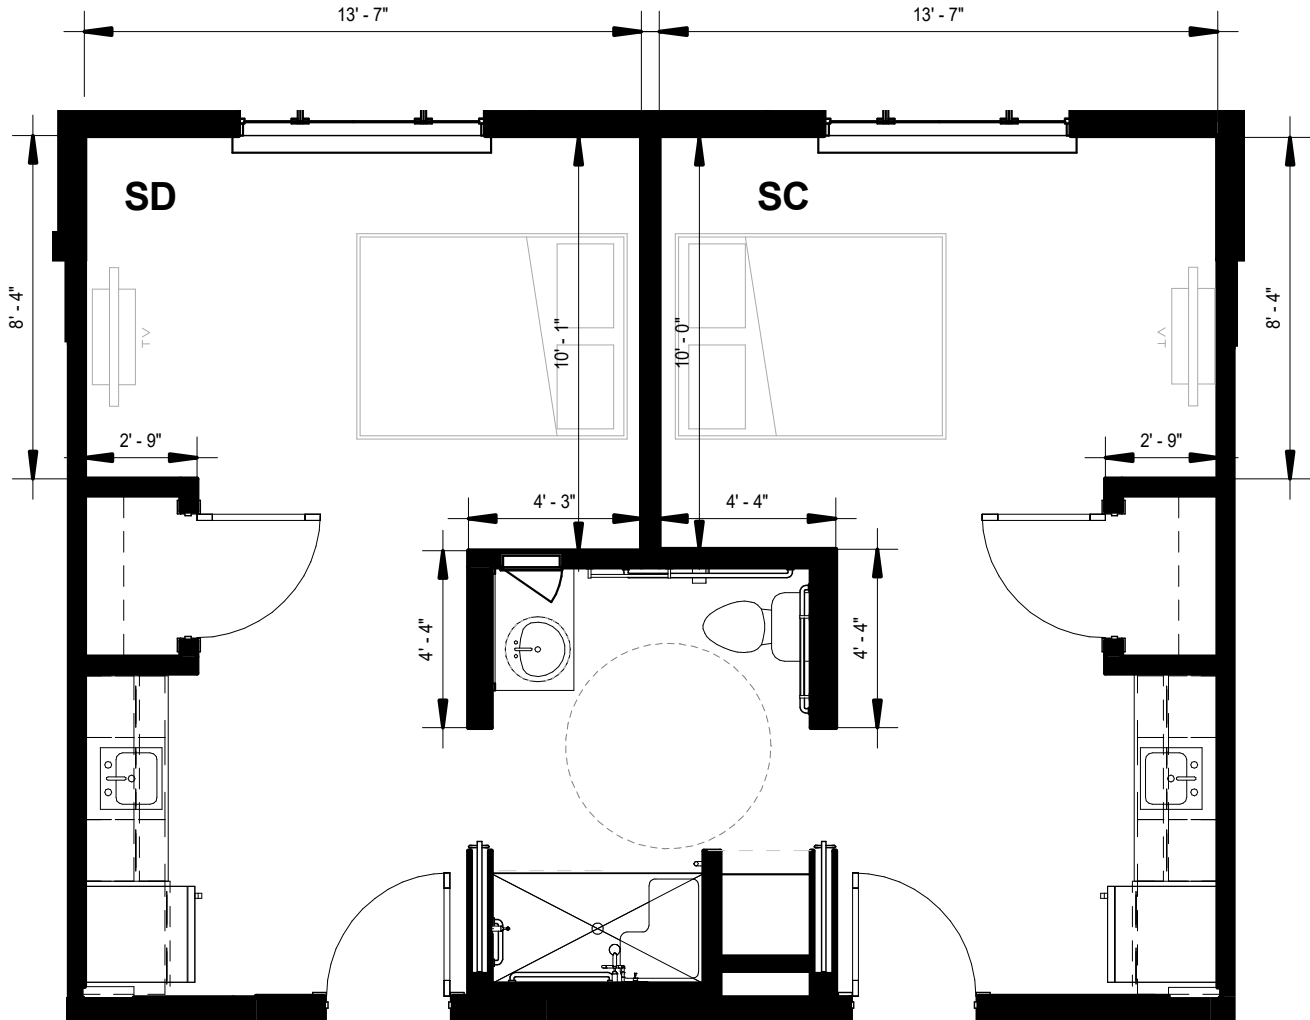

Studio with shared Bathroom
 Memory Care
 319 sf (MC-SC & MC-SD)

Studio with shared Bathroom
 Memory Care
 319 sf (MC-SB & MC-SC - ACC)