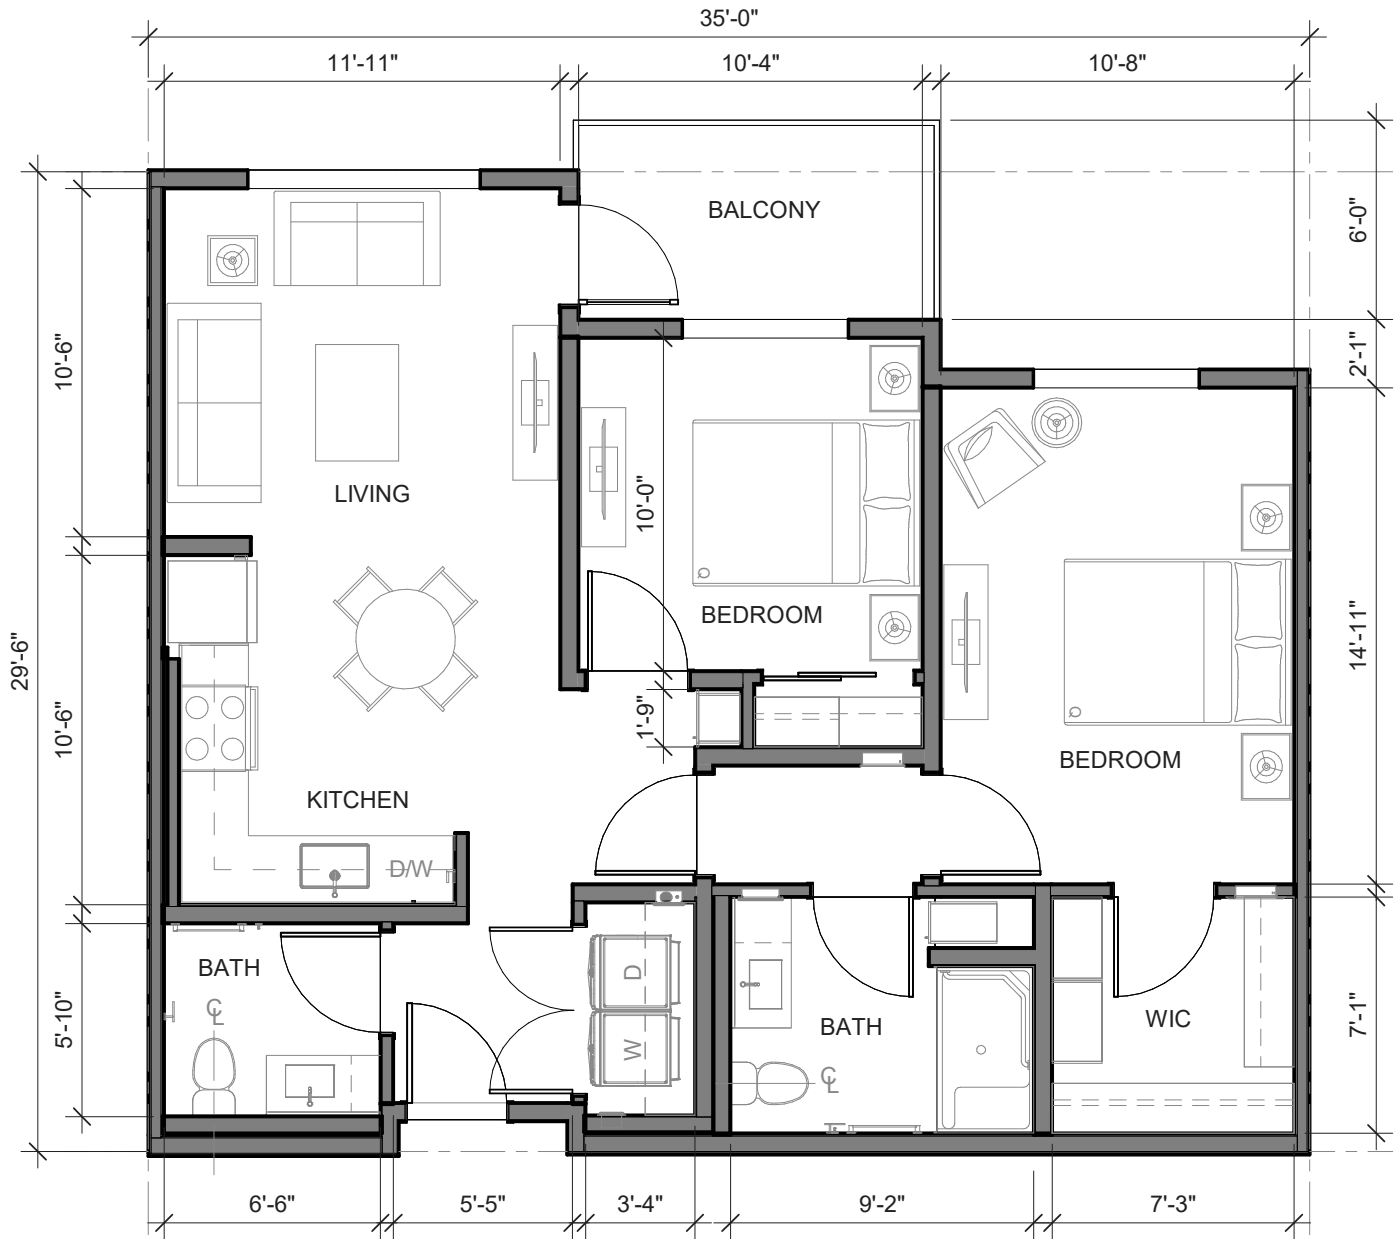

1 Bed, 1 Bath

732 SQ FT

11729 NE 118th Street • Kirkland, WA 98034 • 425.979.5626 • MorningStarSeniorLiving.com

Dimensions are for information only. Actual square footage may vary dependent upon location within building.

1 Bed, 1 Bath

645 SQ FT

11729 NE 118th Street • Kirkland, WA 98034 • 425.979.5626 • MorningStarSeniorLiving.com

Dimensions are for information only. Actual square footage may vary dependent upon location within building.

2 Bed, 1 Bath

811 SQ FT

11729 NE 118th Street • Kirkland, WA 98034 • 425.979.5626 • MorningStarSeniorLiving.com

Dimensions are for information only. Actual square footage may vary dependent upon location within building.