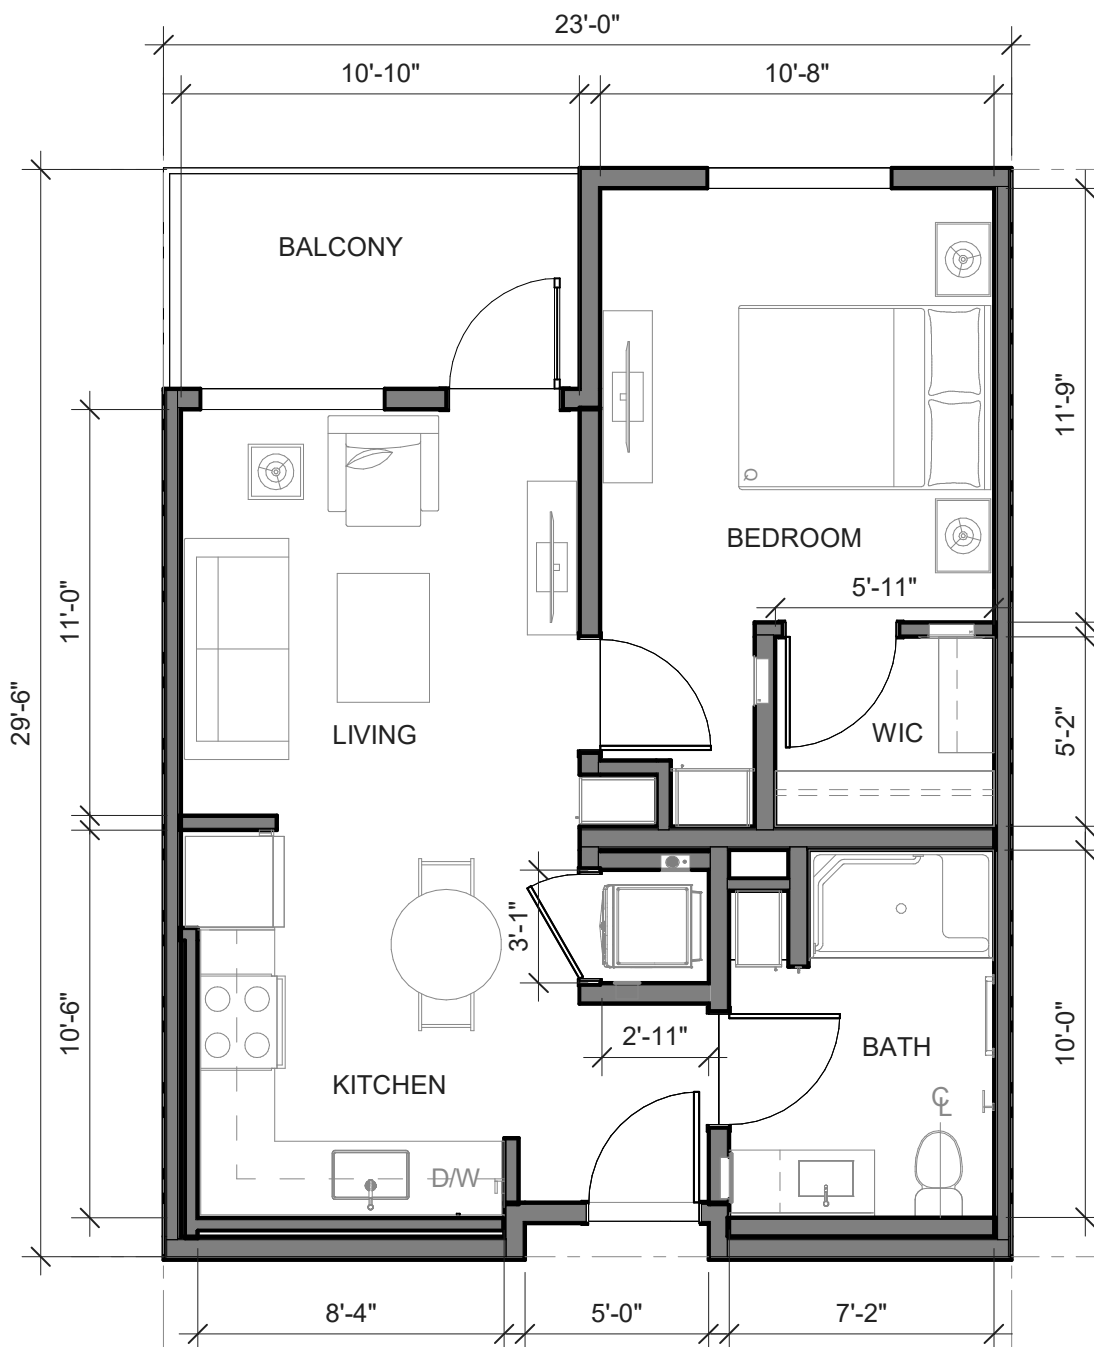

Studio
475 SQ FT

11729 NE 118th Street • Kirkland, WA 98034 • 425.979.5626 • MorningStarSeniorLiving.com

Dimensions are for information only. Actual square footage may vary dependent upon location within building.

1 Bed, 1 Bath

605 SQ FT

11729 NE 118th Street • Kirkland, WA 98034 • 425.979.5626 • MorningStarSeniorLiving.com

Dimensions are for information only. Actual square footage may vary dependent upon location within building.

1 Bed, 1 Bath

678 SQ FT

11729 NE 118th Street • Kirkland, WA 98034 • 425.979.5626 • MorningStarSeniorLiving.com

Dimensions are for information only. Actual square footage may vary dependent upon location within building.