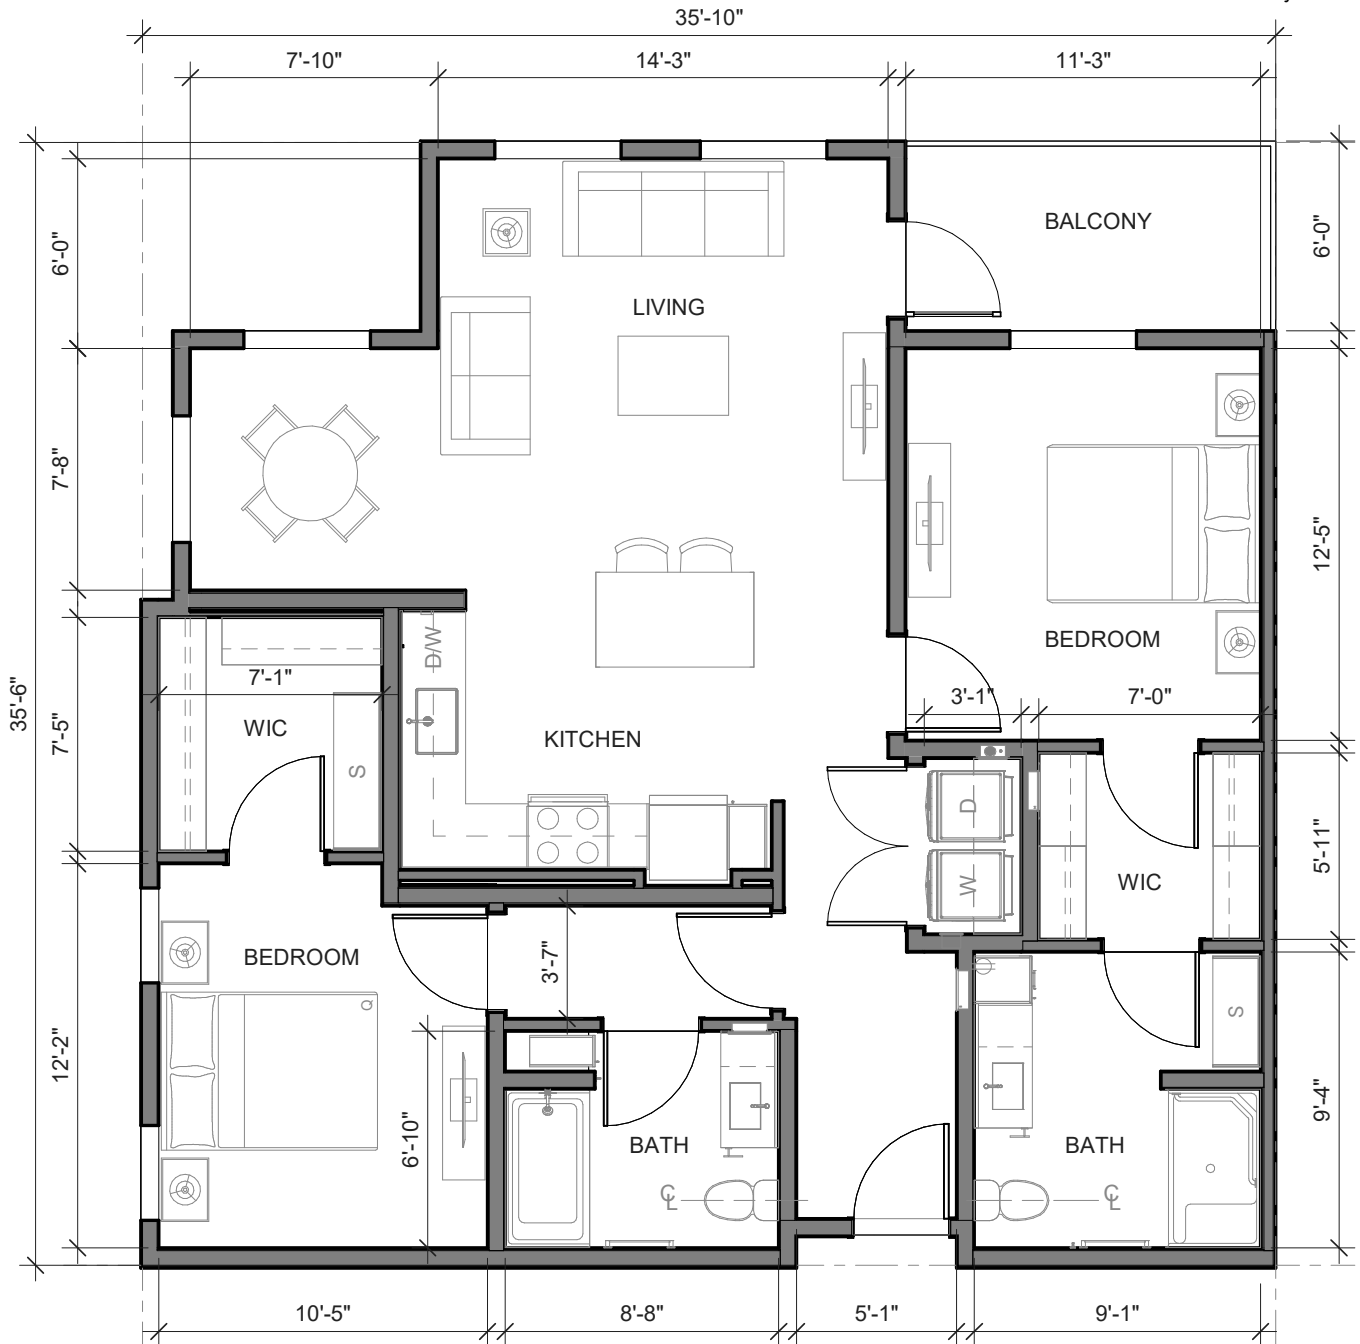

1 Bed, 1 Bath

605 SQ FT

11729 NE 118th Street • Kirkland, WA 98034 • 425.979.5626 • MorningStarSeniorLiving.com

Dimensions are for information only. Actual square footage may vary dependent upon location within building.

2 Bed, 1.5 Bath

911 SQ FT

11729 NE 118th Street • Kirkland, WA 98034 • 425.979.5626 • MorningStarSeniorLiving.com

Dimensions are for information only. Actual square footage may vary dependent upon location within building.

2 Bed, 2 Bath

979 SQ FT

11729 NE 118th Street • Kirkland, WA 98034 • 425.979.5626 • MorningStarSeniorLiving.com

Dimensions are for information only. Actual square footage may vary dependent upon location within building.