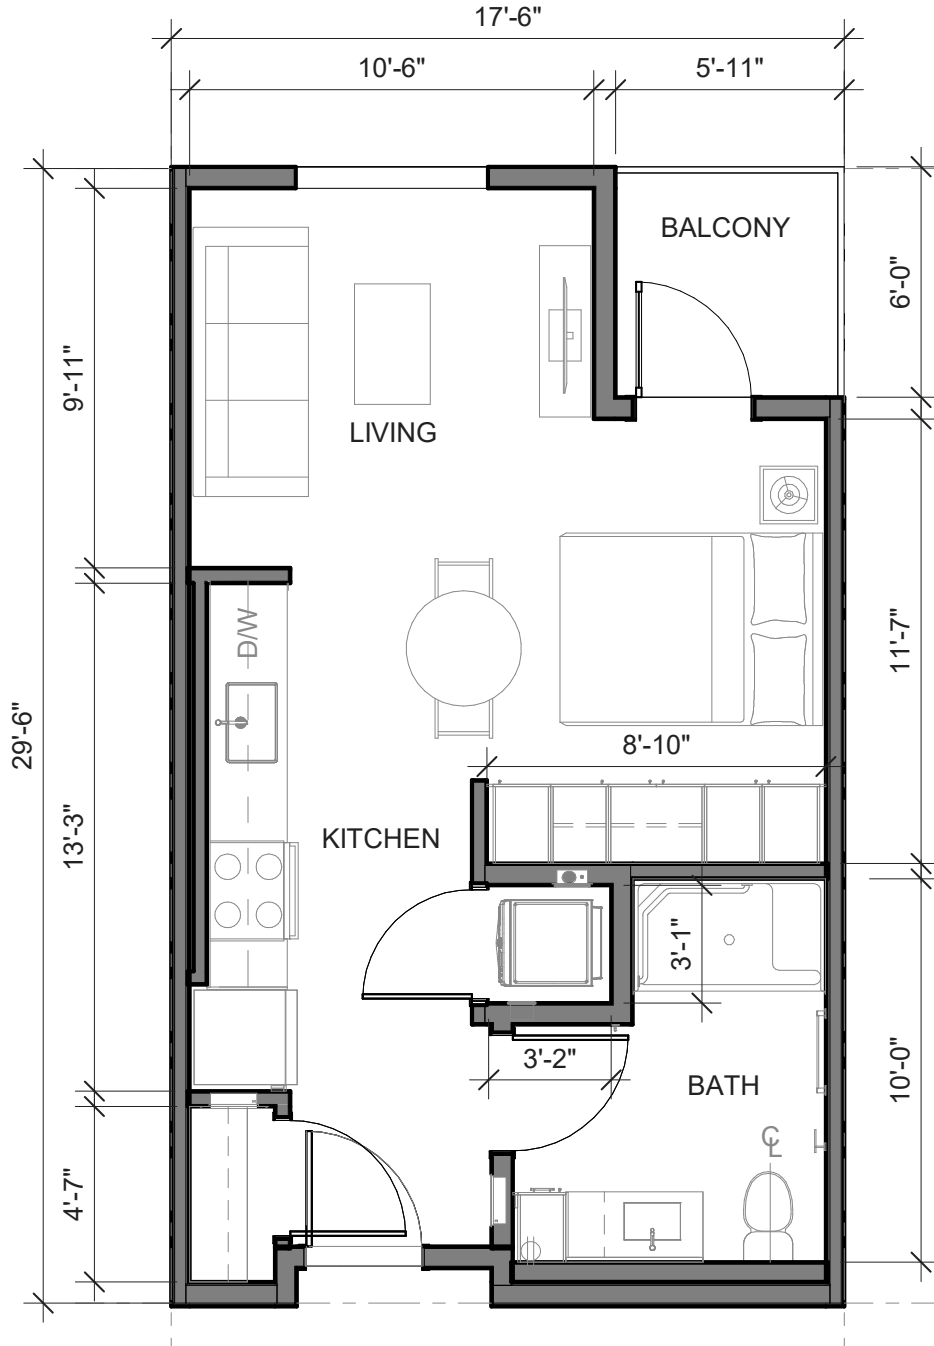

Studio
475 SQ FT

11729 NE 118th Street • Kirkland, WA 98034 • 425.979.5626 • MorningStarSeniorLiving.com

Dimensions are for information only. Actual square footage may vary dependent upon location within building.

1 Bed, 1 Bath

605 SQ FT

11729 NE 118th Street • Kirkland, WA 98034 • 425.979.5626 • MorningStarSeniorLiving.com

Dimensions are for information only. Actual square footage may vary dependent upon location within building.

1 Bed, 1 Bath

678 SQ FT

11729 NE 118th Street • Kirkland, WA 98034 • 425.979.5626 • MorningStarSeniorLiving.com

Dimensions are for information only. Actual square footage may vary dependent upon location within building.