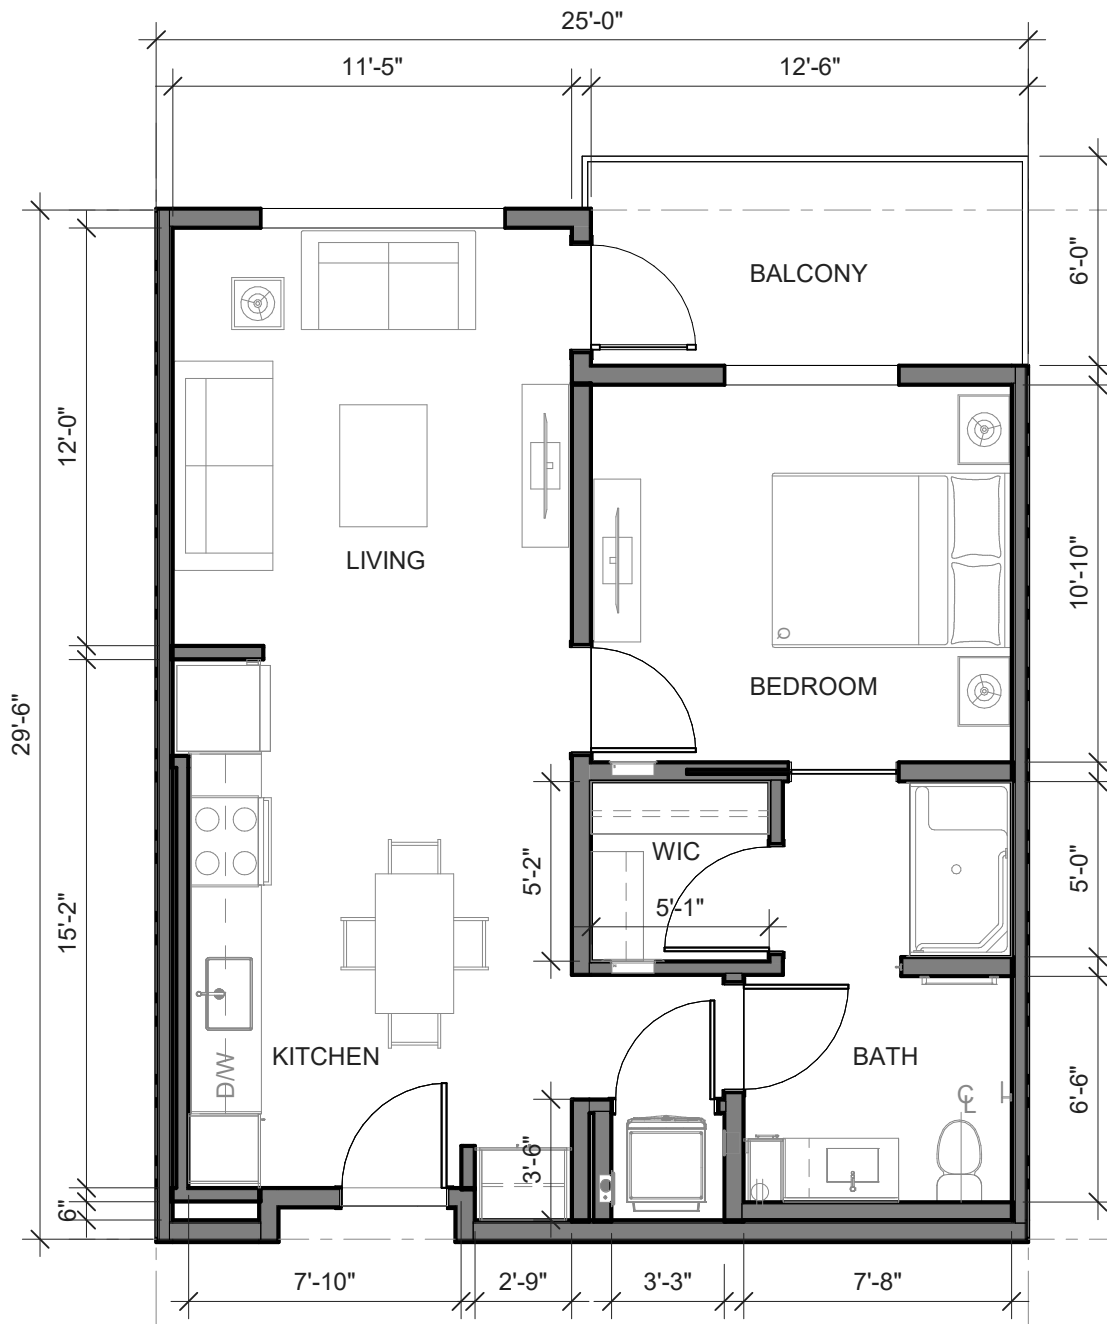

1 Bed, 1 Bath

605 SQ FT

11729 NE 118th Street • Kirkland, WA 98034 • 425.979.5626 • MorningStarSeniorLiving.com

Dimensions are for information only. Actual square footage may vary dependent upon location within building.

1 Bed, 1 Bath

678 SQ FT

11729 NE 118th Street • Kirkland, WA 98034 • 425.979.5626 • MorningStarSeniorLiving.com

Dimensions are for information only. Actual square footage may vary dependent upon location within building.