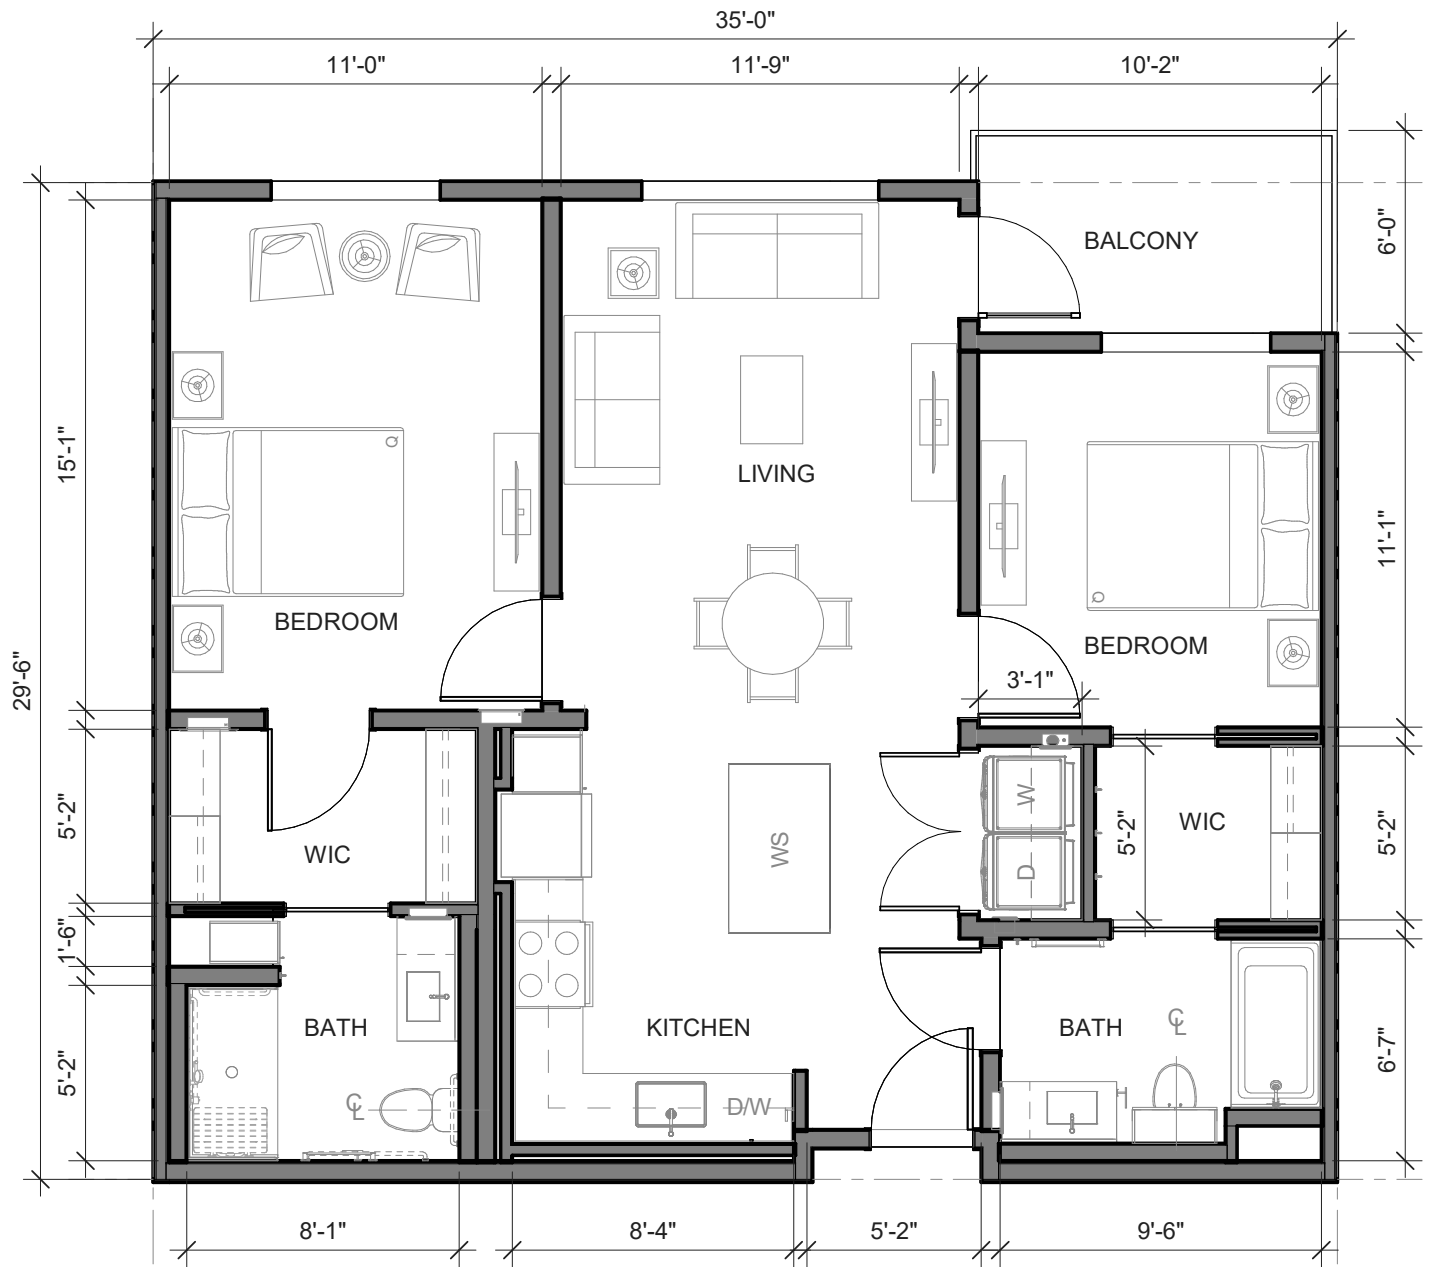

2 Bed, 1 Bath

811 SQ FT

11729 NE 118th Street • Kirkland, WA 98034 • 425.979.5626 • MorningStarSeniorLiving.com

Dimensions are for information only. Actual square footage may vary dependent upon location within building.

2 Bed, 1.5 Bath

911 SQ FT

11729 NE 118th Street • Kirkland, WA 98034 • 425.979.5626 • MorningStarSeniorLiving.com

Dimensions are for information only. Actual square footage may vary dependent upon location within building.