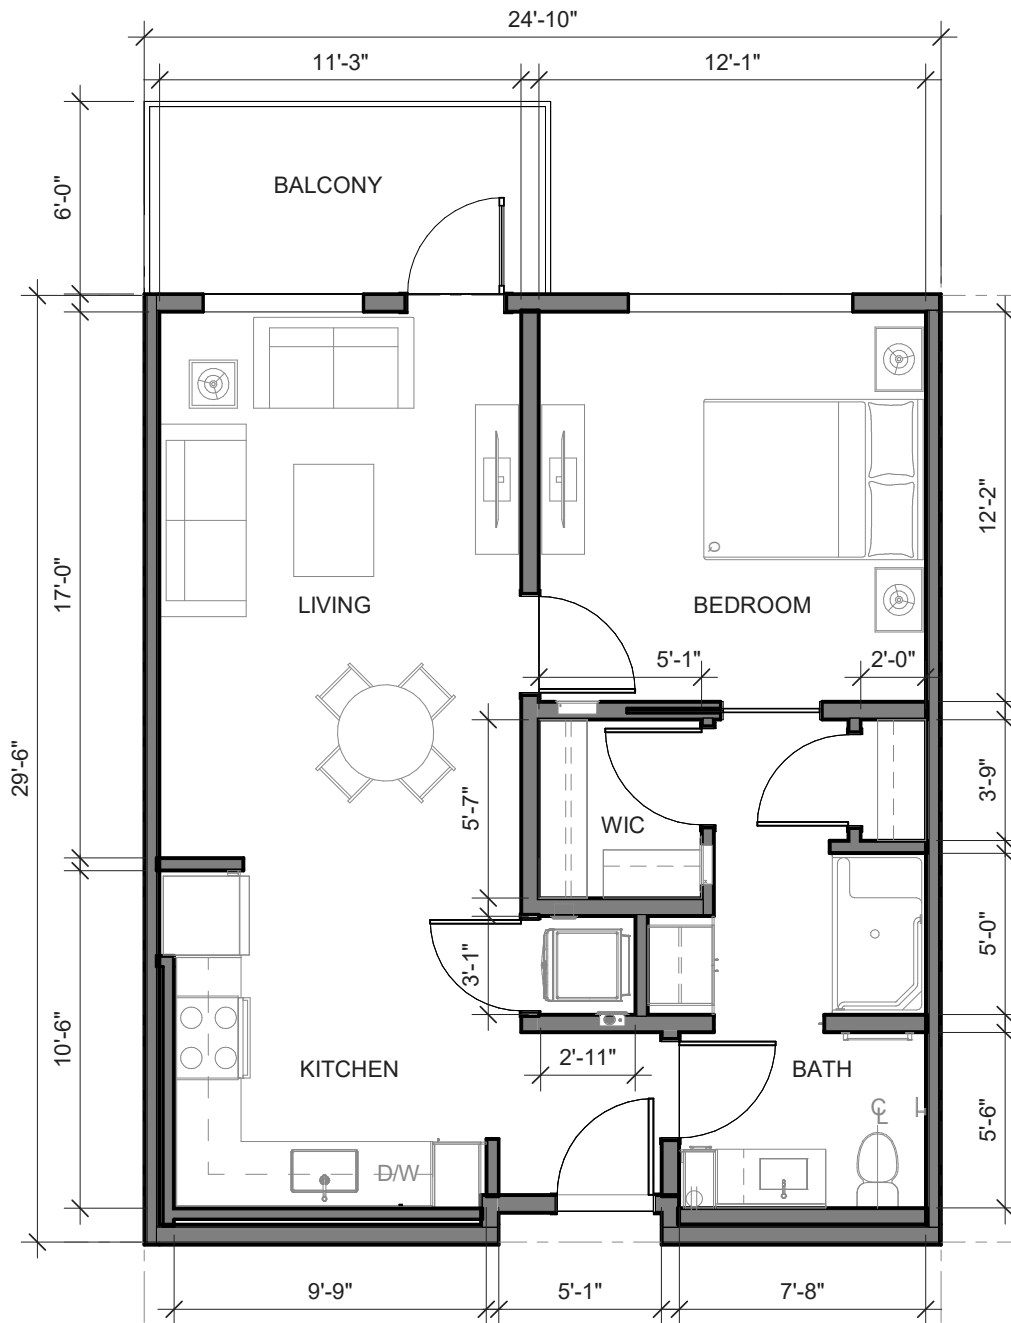

1 Bed, 1 Bath

678 SQ FT

11729 NE 118th Street • Kirkland, WA 98034 • 425.979.5626 • MorningStarSeniorLiving.com

Dimensions are for information only. Actual square footage may vary dependent upon location within building.