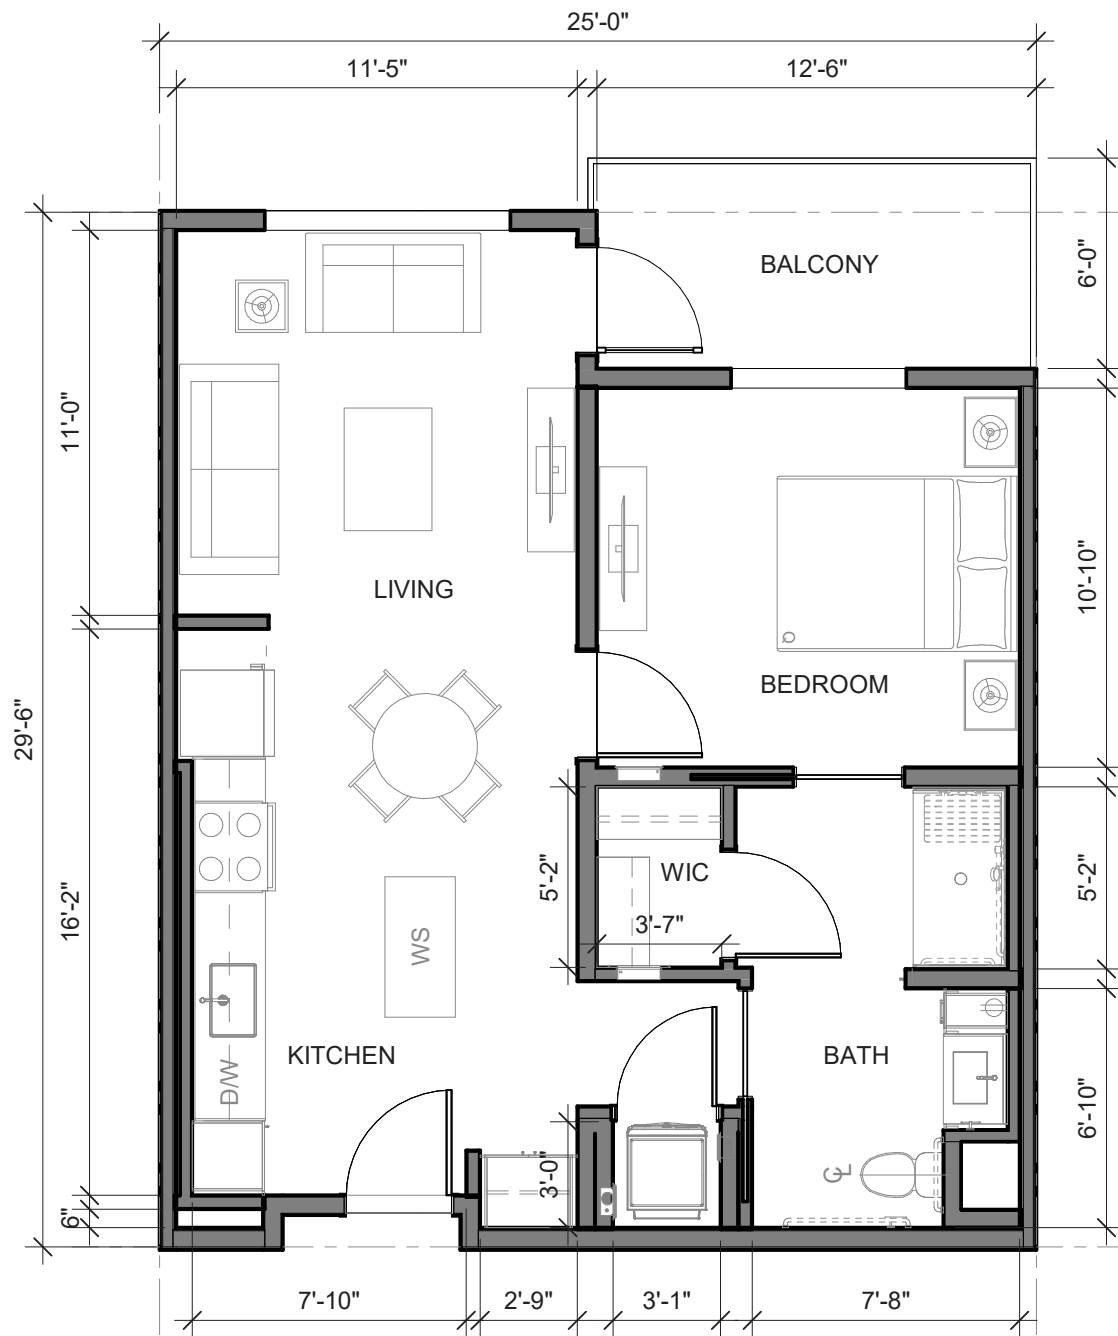

Studio
475 SQ FT

11729 NE 118th Street • Kirkland, WA 98034 • 425.979.5626 • MorningStarSeniorLiving.com

Dimensions are for information only. Actual square footage may vary dependent upon location within building.

1 Bed, 1 Bath

605 SQ FT

11729 NE 118th Street • Kirkland, WA 98034 • 425.979.5626 • MorningStarSeniorLiving.com

Dimensions are for information only. Actual square footage may vary dependent upon location within building.

1 Bed, 1 Bath

678 SQ FT

11729 NE 118th Street • Kirkland, WA 98034 • 425.979.5626 • MorningStarSeniorLiving.com

Dimensions are for information only. Actual square footage may vary dependent upon location within building.