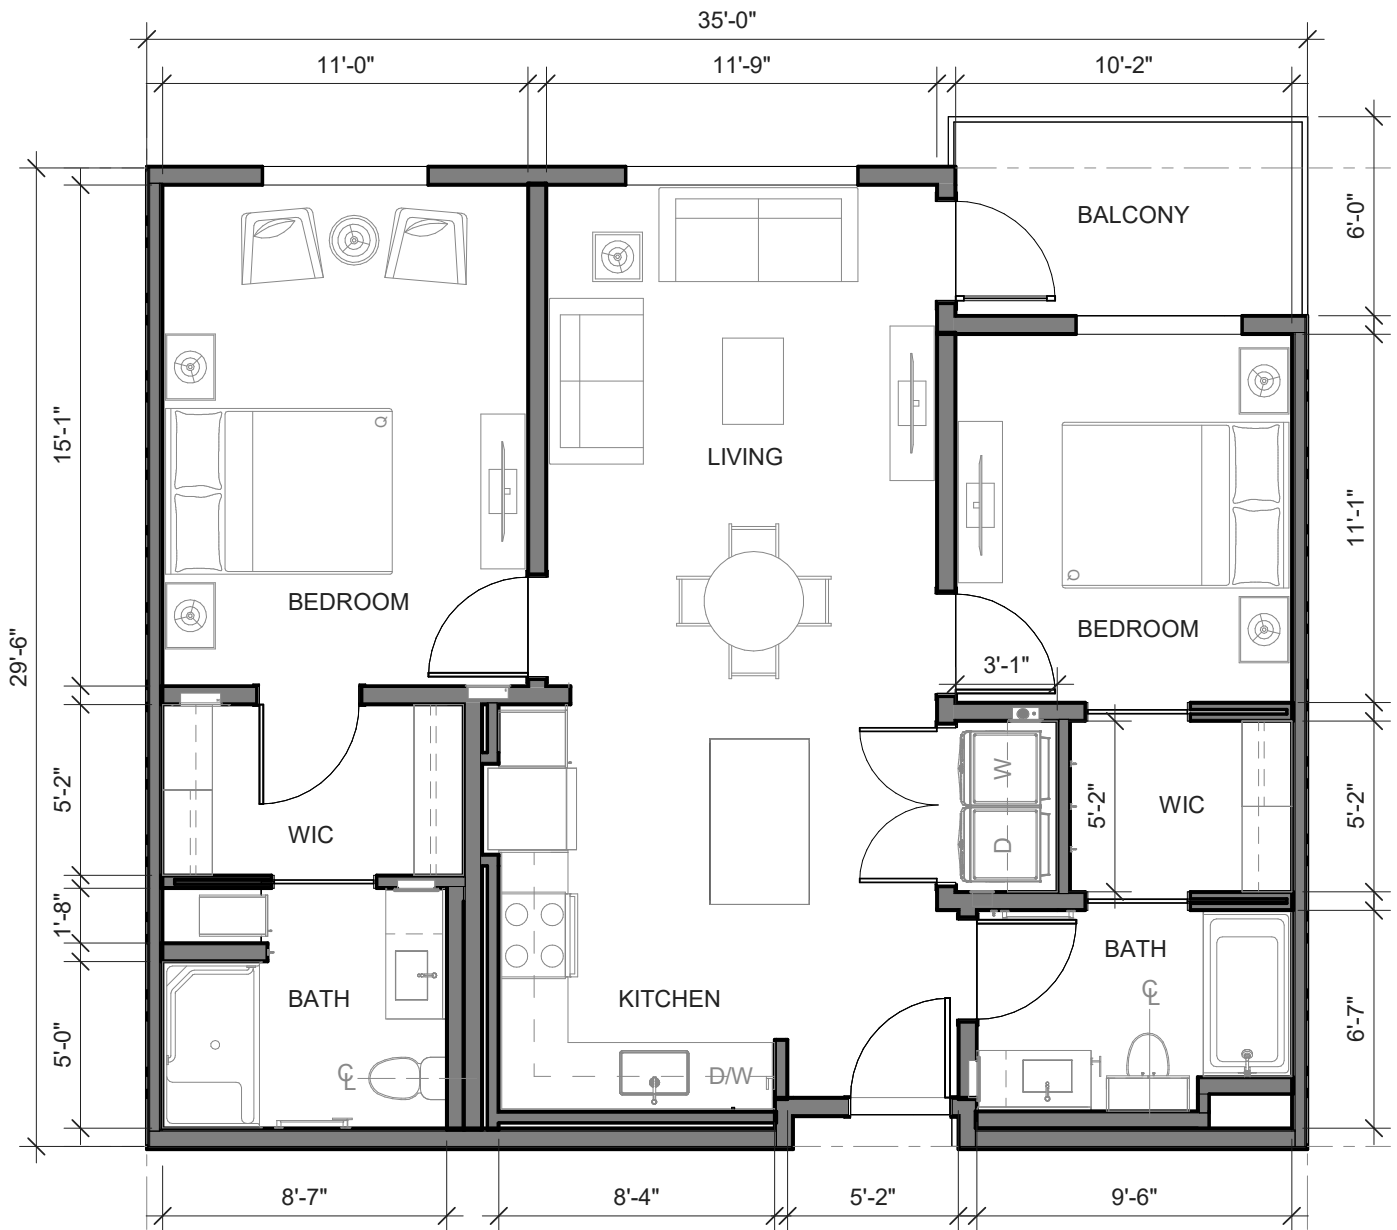

2 Bed, 1 Bath

811 SQ FT

11729 NE 118th Street • Kirkland, WA 98034 • 425.979.5626 • MorningStarSeniorLiving.com

Dimensions are for information only. Actual square footage may vary dependent upon location within building.

2 Bed, 1.5 Bath

911 SQ FT

11729 NE 118th Street • Kirkland, WA 98034 • 425.979.5626 • MorningStarSeniorLiving.com

Dimensions are for information only. Actual square footage may vary dependent upon location within building.

2 Bed, 2 Bath

979 SQ FT

11729 NE 118th Street • Kirkland, WA 98034 • 425.979.5626 • MorningStarSeniorLiving.com

Dimensions are for information only. Actual square footage may vary dependent upon location within building.