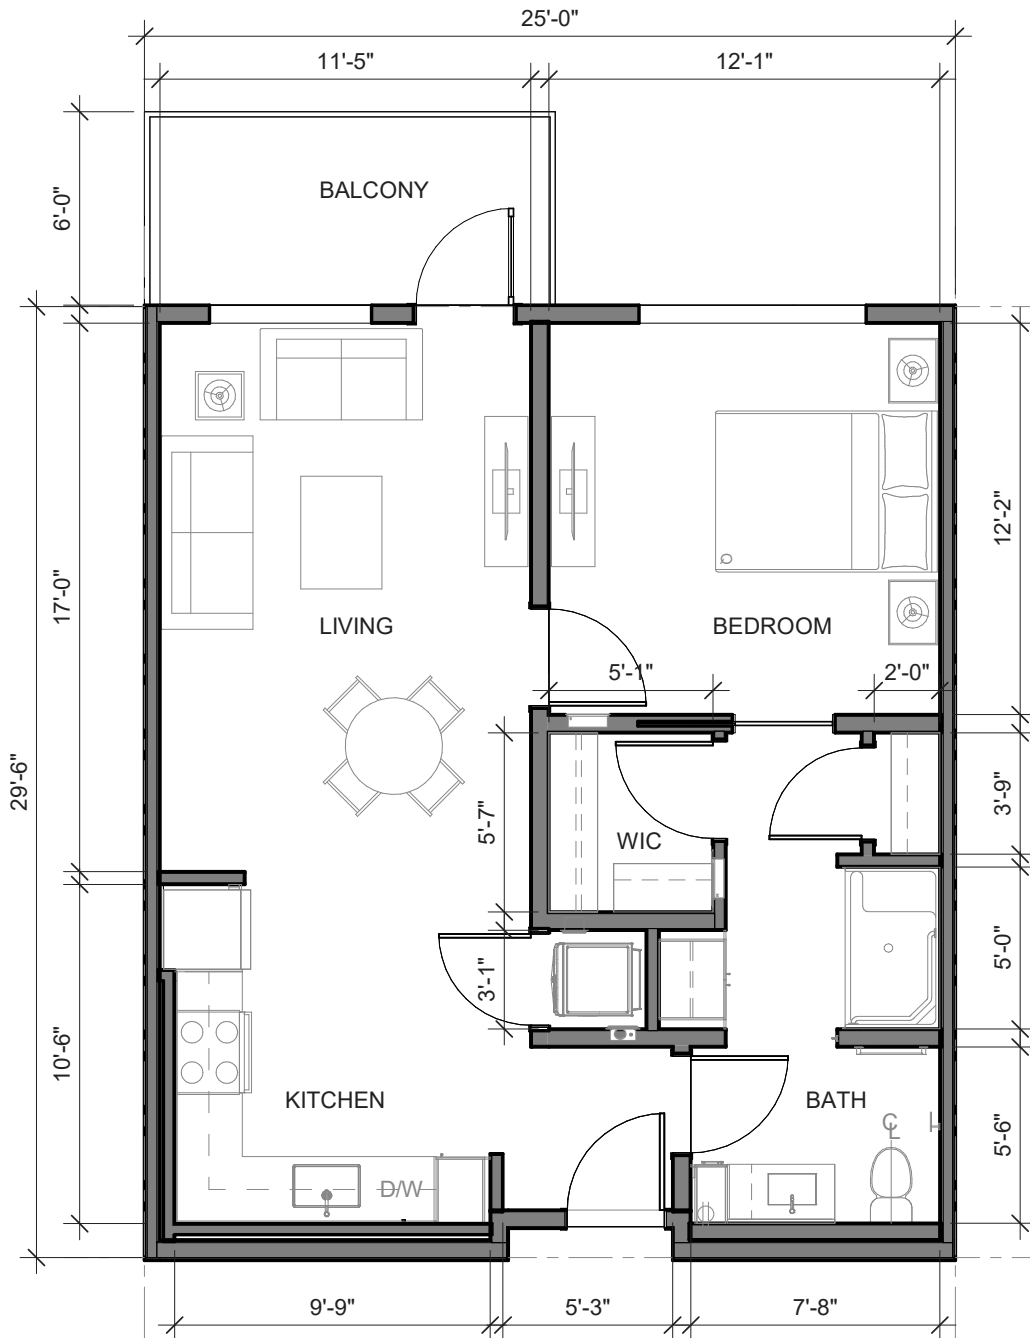

1 Bed, 1 Bath

678 SQ FT

11729 NE 118th Street • Kirkland, WA 98034 • 425.979.5626 • MorningStarSeniorLiving.com

Dimensions are for information only. Actual square footage may vary dependent upon location within building.

1 Bed, 1 Bath

732 SQ FT

11729 NE 118th Street • Kirkland, WA 98034 • 425.979.5626 • MorningStarSeniorLiving.com

Dimensions are for information only. Actual square footage may vary dependent upon location within building.