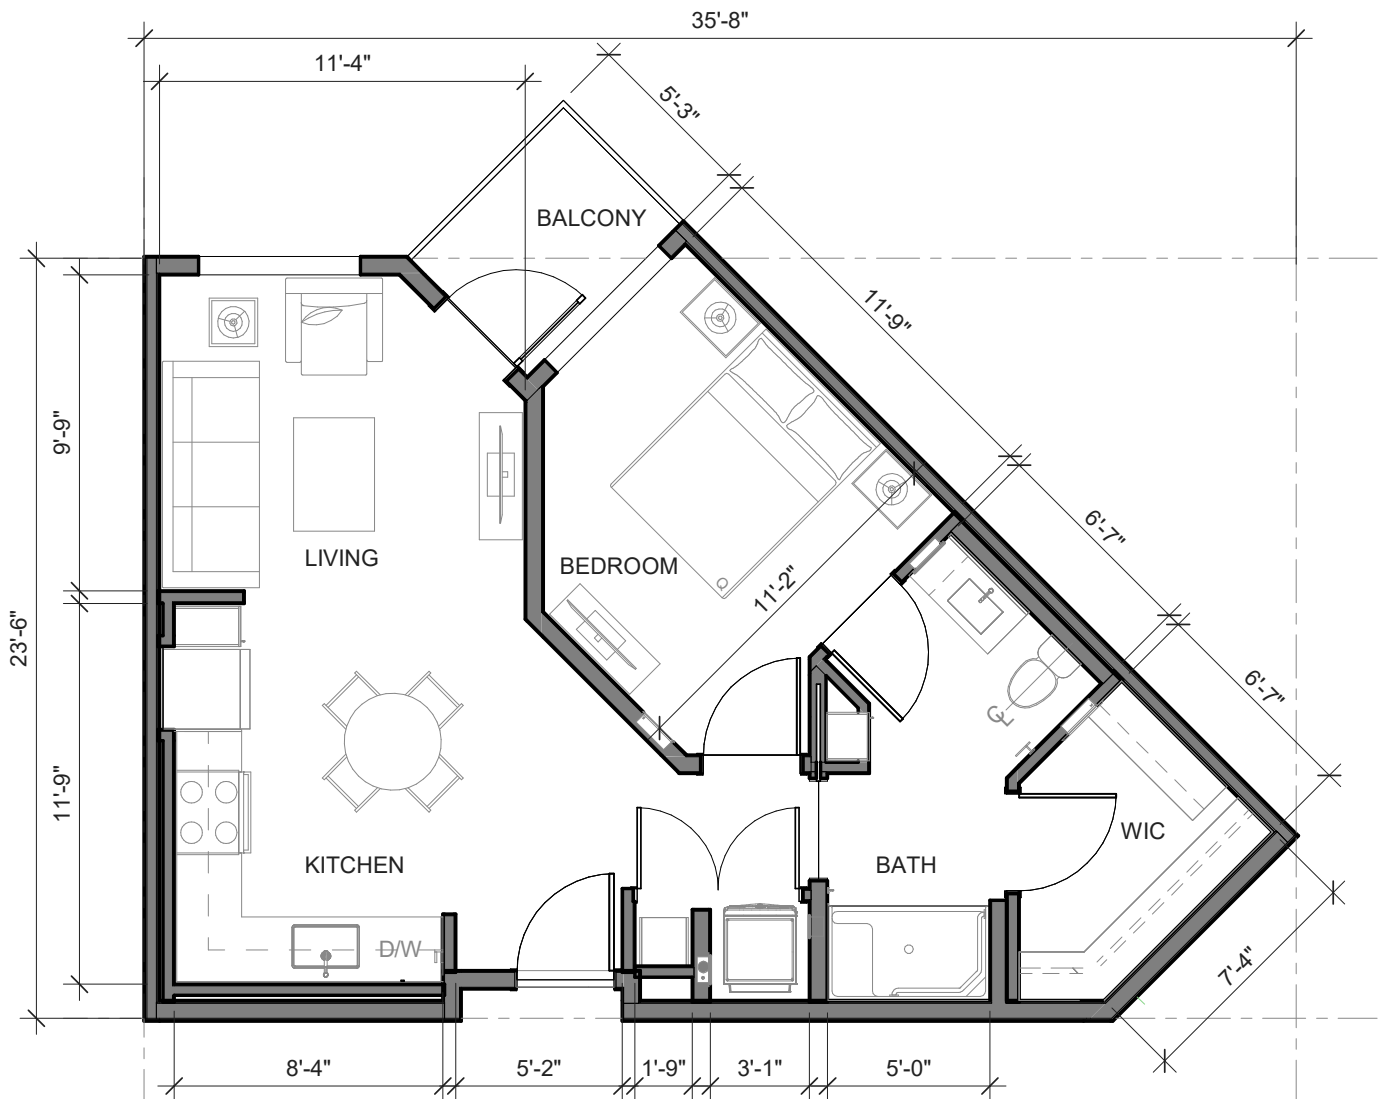

1 Bed, 1 Bath

678 SQ FT

11729 NE 118th Street • Kirkland, WA 98034 • 425.979.5626 • MorningStarSeniorLiving.com

Dimensions are for information only. Actual square footage may vary dependent upon location within building.

1 Bed, 1 Bath

732 SQ FT

11729 NE 118th Street • Kirkland, WA 98034 • 425.979.5626 • MorningStarSeniorLiving.com

Dimensions are for information only. Actual square footage may vary dependent upon location within building.