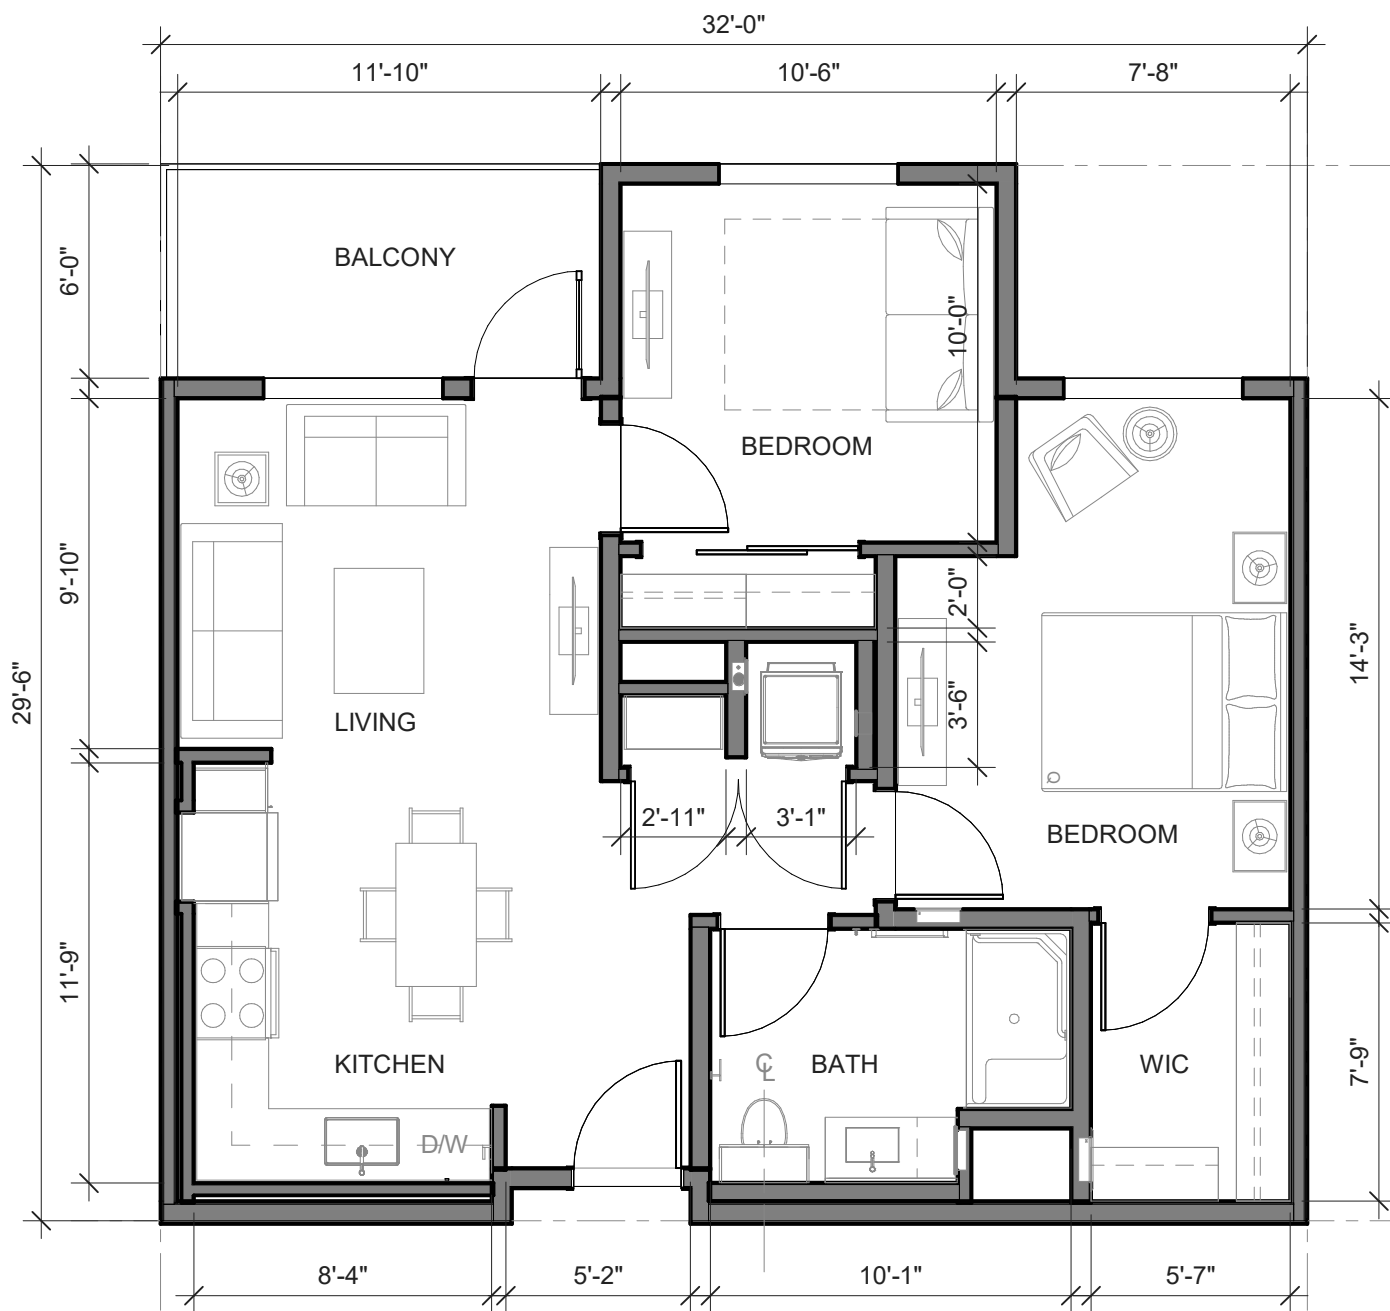

1 Bed, 1 Bath

678 SQ FT

11729 NE 118th Street • Kirkland, WA 98034 • 425.979.5626 • MorningStarSeniorLiving.com

Dimensions are for information only. Actual square footage may vary dependent upon location within building.

1 Bed, 1 Bath

732 SQ FT

11729 NE 118th Street • Kirkland, WA 98034 • 425.979.5626 • MorningStarSeniorLiving.com

Dimensions are for information only. Actual square footage may vary dependent upon location within building.

1 Bed, 1 Bath

645 SQ FT

11729 NE 118th Street • Kirkland, WA 98034 • 425.979.5626 • MorningStarSeniorLiving.com

Dimensions are for information only. Actual square footage may vary dependent upon location within building.