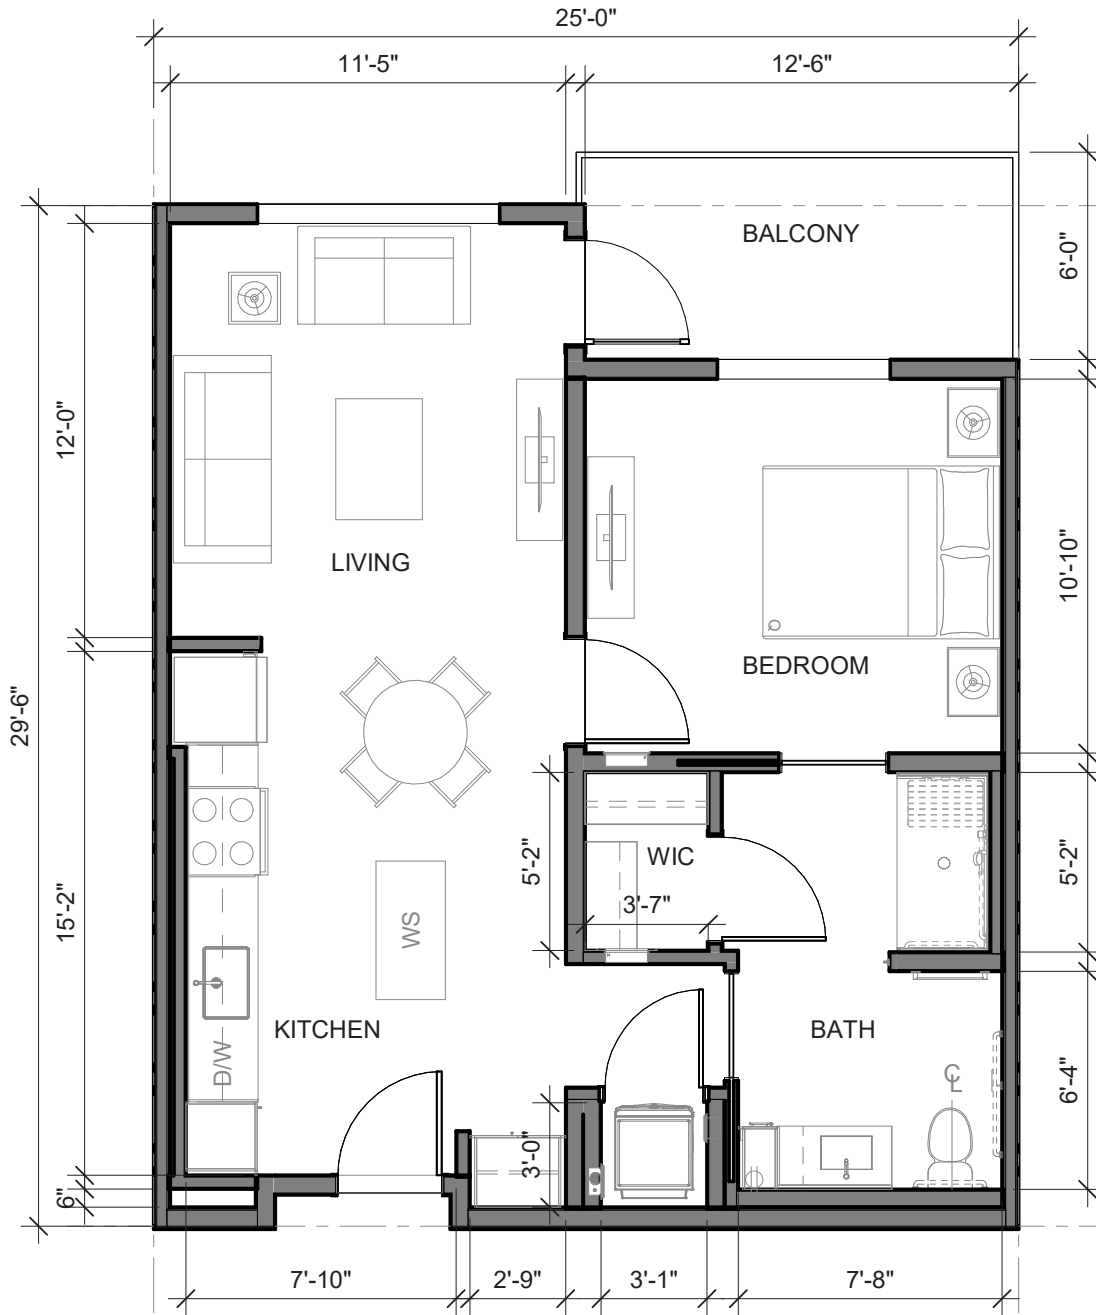

Studio
475 SQ FT

11729 NE 118th Street • Kirkland, WA 98034 • 425.979.5626 • MorningStarSeniorLiving.com

Dimensions are for information only. Actual square footage may vary dependent upon location within building.

1 Bed, 1 Bath

605 SQ FT

11729 NE 118th Street • Kirkland, WA 98034 • 425.979.5626 • MorningStarSeniorLiving.com

Dimensions are for information only. Actual square footage may vary dependent upon location within building.

1 Bed, 1 Bath

678 SQ FT

11729 NE 118th Street • Kirkland, WA 98034 • 425.979.5626 • MorningStarSeniorLiving.com

Dimensions are for information only. Actual square footage may vary dependent upon location within building.