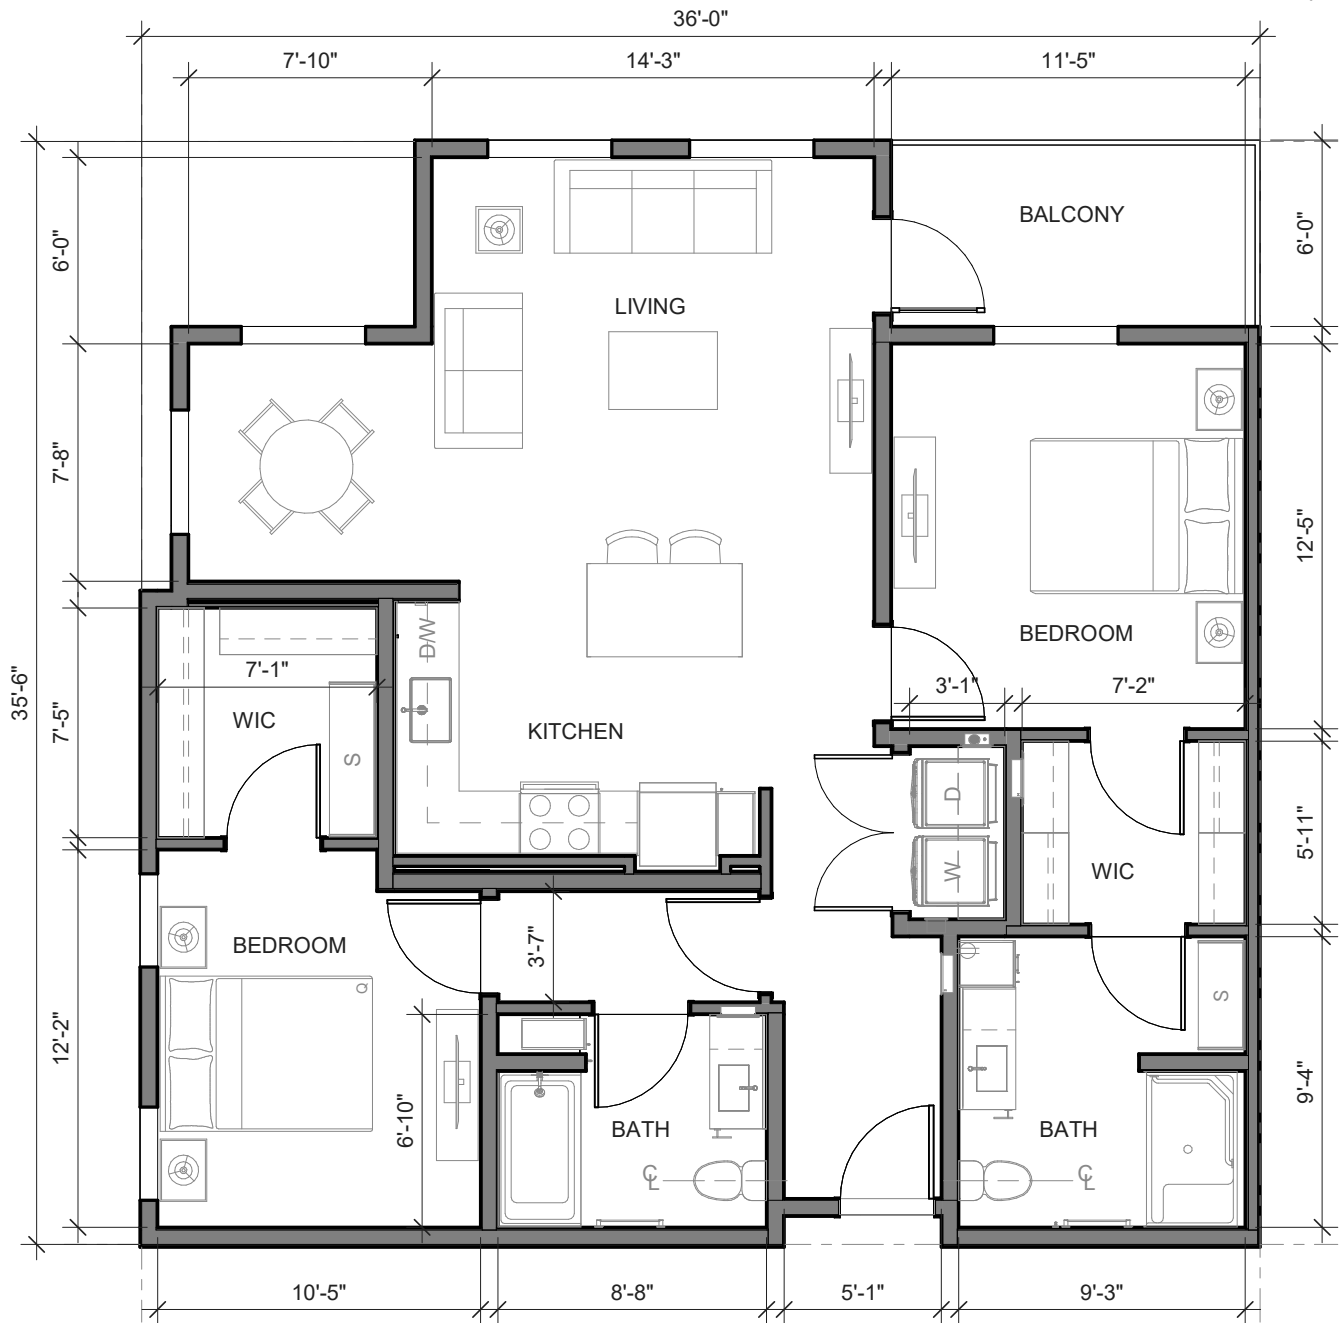

1 Bed, 1 Bath

605 SQ FT

11729 NE 118th Street • Kirkland, WA 98034 • 425.979.5626 • MorningStarSeniorLiving.com

Dimensions are for information only. Actual square footage may vary dependent upon location within building.

2 Bed, 2 Bath

979 SQ FT

11729 NE 118th Street • Kirkland, WA 98034 • 425.979.5626 • MorningStarSeniorLiving.com

Dimensions are for information only. Actual square footage may vary dependent upon location within building.

2 Bed, 2 Bath

1138 SQ FT

11729 NE 118th Street • Kirkland, WA 98034 • 425.979.5626 • MorningStarSeniorLiving.com

Dimensions are for information only. Actual square footage may vary dependent upon location within building.