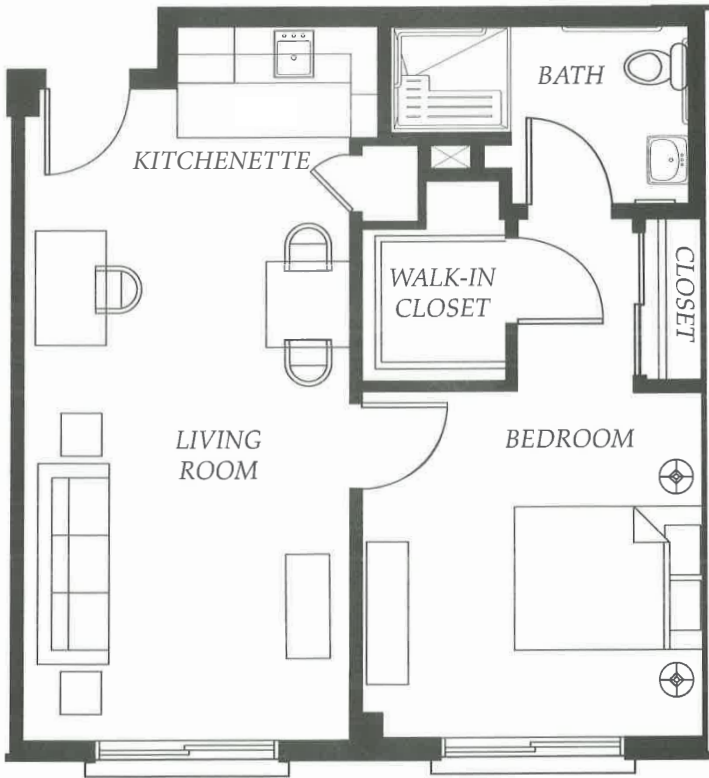

Floor Plans Designed for Comfort

1 Bedroom 1 Bath

445 sf

1 Bedroom 1 Bath

840 sf

MorningStar

SENIOR LIVING
of PASADENA

951 South Fair Oaks Avenue • Pasadena CA 91105 • 626.204.1700 • MorningStarSeniorLiving.com

Representative floor plans only. Suite shape and square footage vary within neighborhoods.

1 Bedroom 1 Bath

650 sf

1 Bedroom + Den

746 sf

MorningStar

SENIOR LIVING
of PASADENA

951 South Fair Oaks Avenue • Pasadena CA 91105 • 626.204.1700 • MorningStarSeniorLiving.com

Representative floor plans only. Suite shape and square footage vary within neighborhoods.