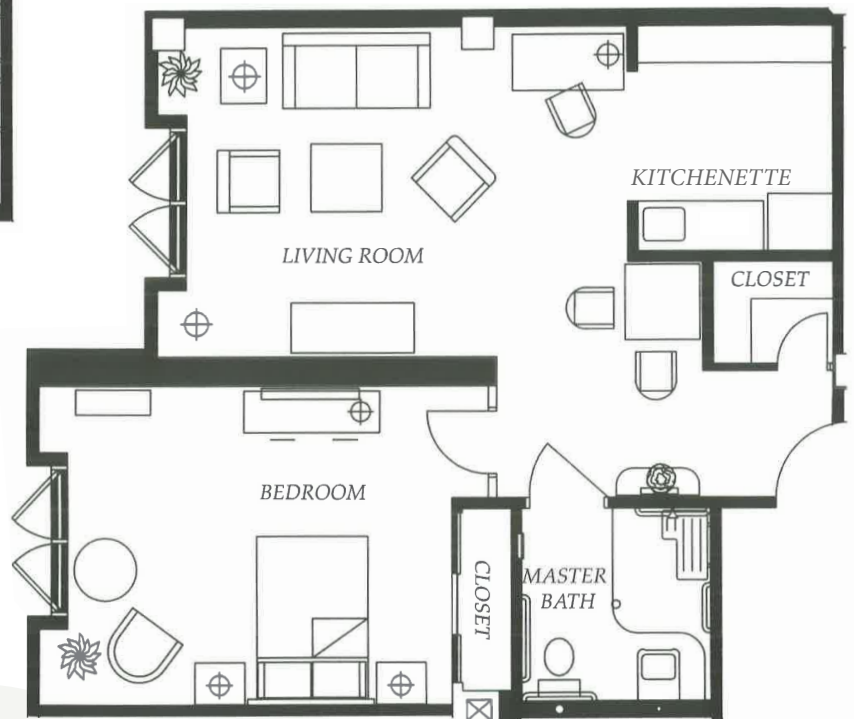

Floor Plans Designed for Comfort

1 Bedroom 1 Bath

445 sf

1 Bedroom 1 Bath

840 sf

MorningStar

SENIOR LIVING
of PASADENA

951 South Fair Oaks Avenue • Pasadena CA 91105 • 626.204.1700 • MorningStarSeniorLiving.com

Representative floor plans only. Suite shape and square footage vary within neighborhoods.

1 Bedroom 1 Bath

650 sf

1 Bedroom + Den

746 sf

MorningStar

SENIOR LIVING
of PASADENA

951 South Fair Oaks Avenue • Pasadena CA 91105 • 626.204.1700 • MorningStarSeniorLiving.com

Representative floor plans only. Suite shape and square footage vary within neighborhoods.