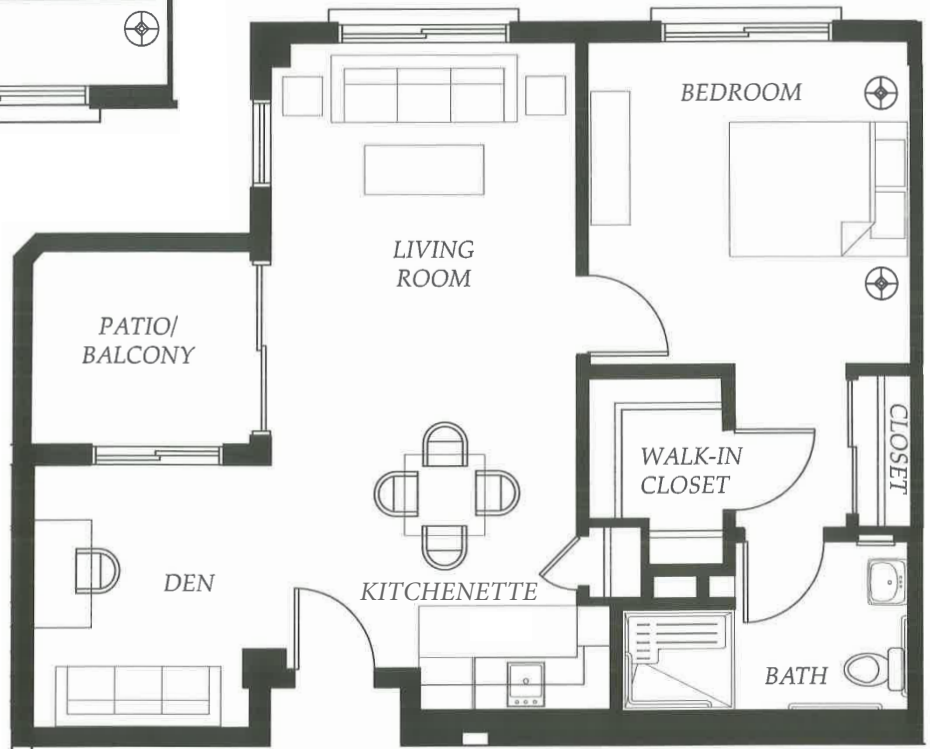

Floor Plans Designed for Comfort

1 Bedroom 1 Bath

445 sf

1 Bedroom 1 Bath

840 sf

MorningStar

SENIOR LIVING
of PASADENA

951 South Fair Oaks Avenue • Pasadena CA 91105 • 626.204.1700 • MorningStarSeniorLiving.com

Representative floor plans only. Suite shape and square footage vary within neighborhoods.

1 Bedroom 1 Bath

650 sf

1 Bedroom + Den

746 sf

MorningStar

SENIOR LIVING
of PASADENA

951 South Fair Oaks Avenue • Pasadena CA 91105 • 626.204.1700 • MorningStarSeniorLiving.com

Representative floor plans only. Suite shape and square footage vary within neighborhoods.