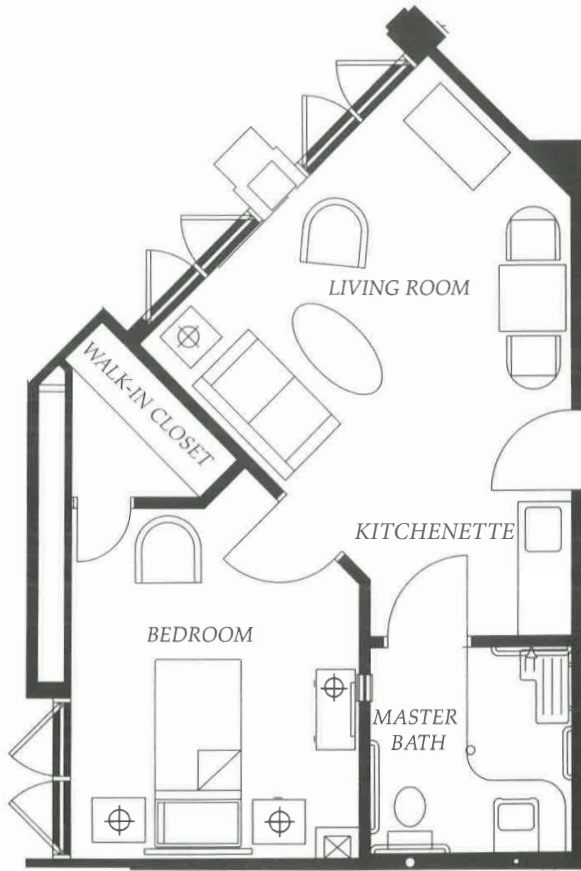

Floor Plans Designed for Comfort

1 Bedroom 1 Bath

445 sf

1 Bedroom 1 Bath

840 sf

MorningStar

SENIOR LIVING
of PASADENA

951 South Fair Oaks Avenue • Pasadena CA 91105 • 626.204.1700 • MorningStarSeniorLiving.com

Representative floor plans only. Suite shape and square footage vary within neighborhoods.

1 Bedroom 1 Bath

650 sf

1 Bedroom + Den

746 sf

MorningStar

SENIOR LIVING
of PASADENA

951 South Fair Oaks Avenue • Pasadena CA 91105 • 626.204.1700 • MorningStarSeniorLiving.com

Representative floor plans only. Suite shape and square footage vary within neighborhoods.