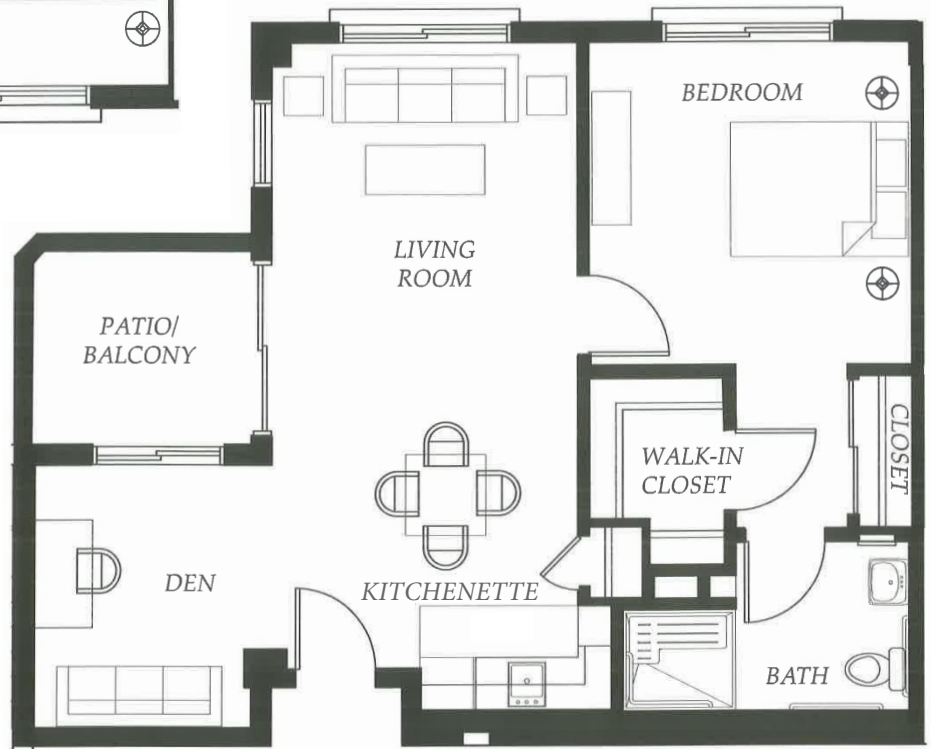

## 1 Bedroom 1 Bath

650 sf

## 1 Bedroom + Den

746 sf

**MorningStar**

SENIOR LIVING  
of PASADENA

951 South Fair Oaks Avenue • Pasadena CA 91105 • 626.204.1700 • [MorningStarSeniorLiving.com](http://MorningStarSeniorLiving.com)

Representative floor plans only. Suite shape and square footage vary within neighborhoods.