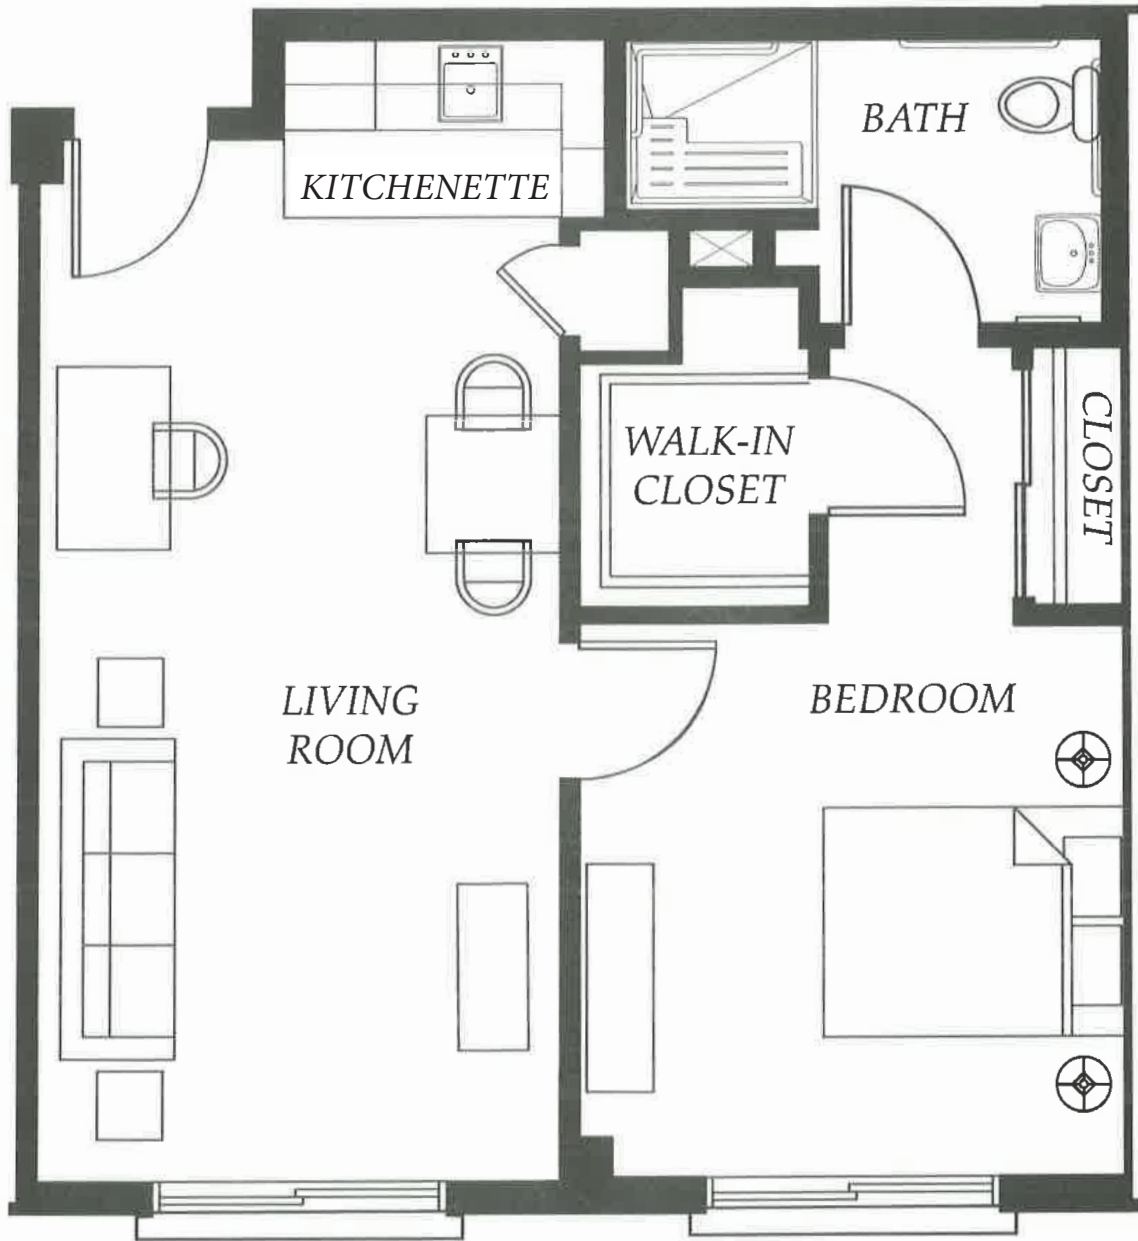

The Sierra
Studio
389 sf

SENIOR LIVING
of PASADENA

The Paseo

Studio

478 sf

SENIOR LIVING
of PASADENA

The Del Mar
One Bedroom, One Bath
445 sf

SENIOR LIVING
of PASADENA

The Colorado
One Bedroom, One Bath
340 sf

SENIOR LIVING
of PASADENA

The Catalina
One Bedroom, One Bath
650 sf

SENIOR LIVING
of PASADENA

The Monterey
One Bedroom + Den
746 sf

SENIOR LIVING
of PASADENA

The Huntington
Two Bedroom, Two Bath
891 sf