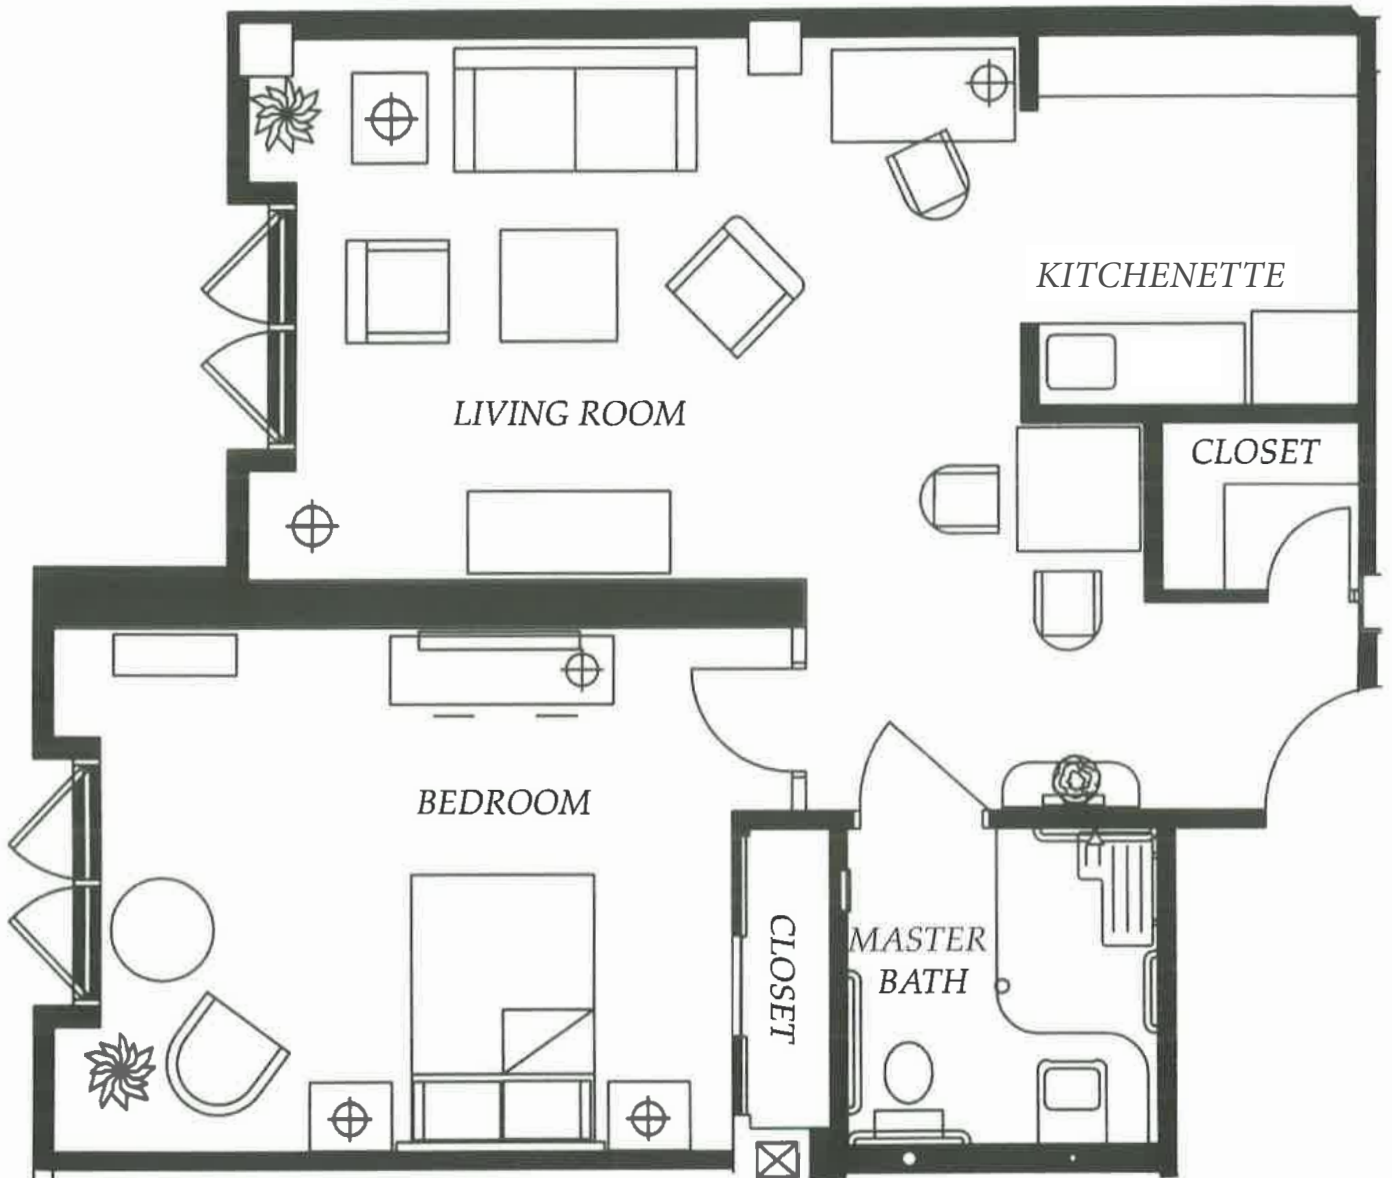

The Sierra
Studio
389 sf

SENIOR LIVING
of PASADENA

The Paseo

Studio

478 sf

SENIOR LIVING
of PASADENA

The Del Mar
One Bedroom, One Bath
445 sf

SENIOR LIVING
of PASADENA

The Colorado
One Bedroom, One Bath
340 sf

SENIOR LIVING
of PASADENA

The Catalina
One Bedroom, One Bath
650 sf

SENIOR LIVING
of PASADENA

The Monterey
One Bedroom + Den
746 sf

SENIOR LIVING
of PASADENA

The Huntington
Two Bedroom, Two Bath
891 sf