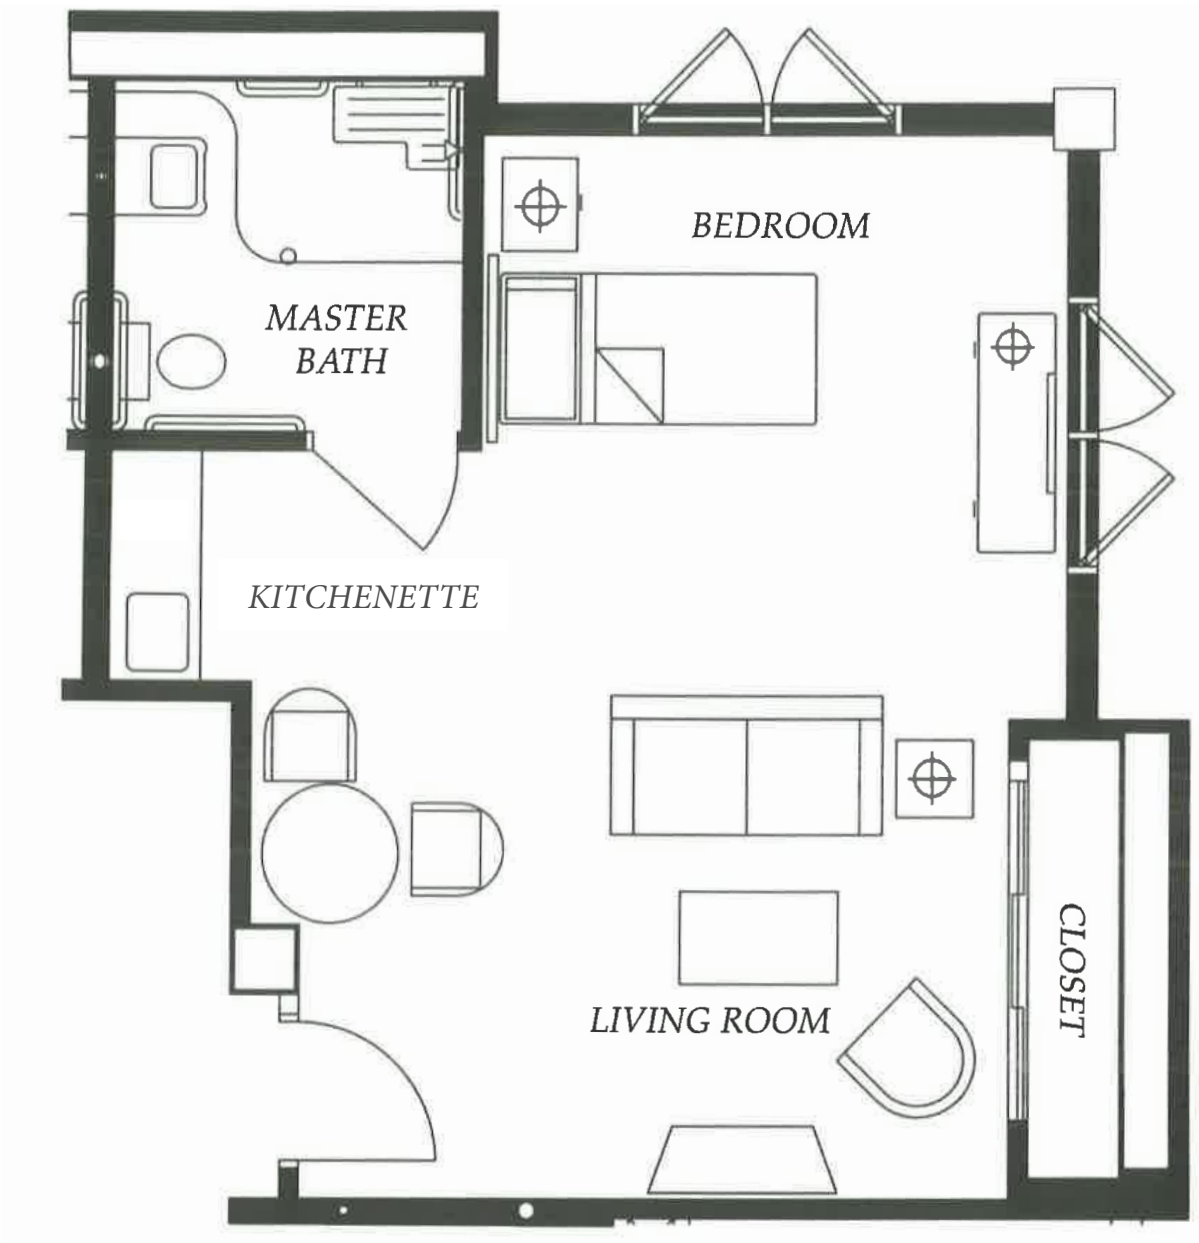

The Sierra
Studio
389 sf

SENIOR LIVING
of PASADENA

The Paseo

Studio

478 sf

SENIOR LIVING
of PASADENA

The Del Mar
One Bedroom, One Bath
445 sf

SENIOR LIVING
of PASADENA

The Colorado
One Bedroom, One Bath
340 sf

SENIOR LIVING
of PASADENA

The Catalina
One Bedroom, One Bath
650 sf

SENIOR LIVING
of PASADENA

The Monterey
One Bedroom + Den
746 sf

SENIOR LIVING
of PASADENA

The Huntington
Two Bedroom, Two Bath
891 sf