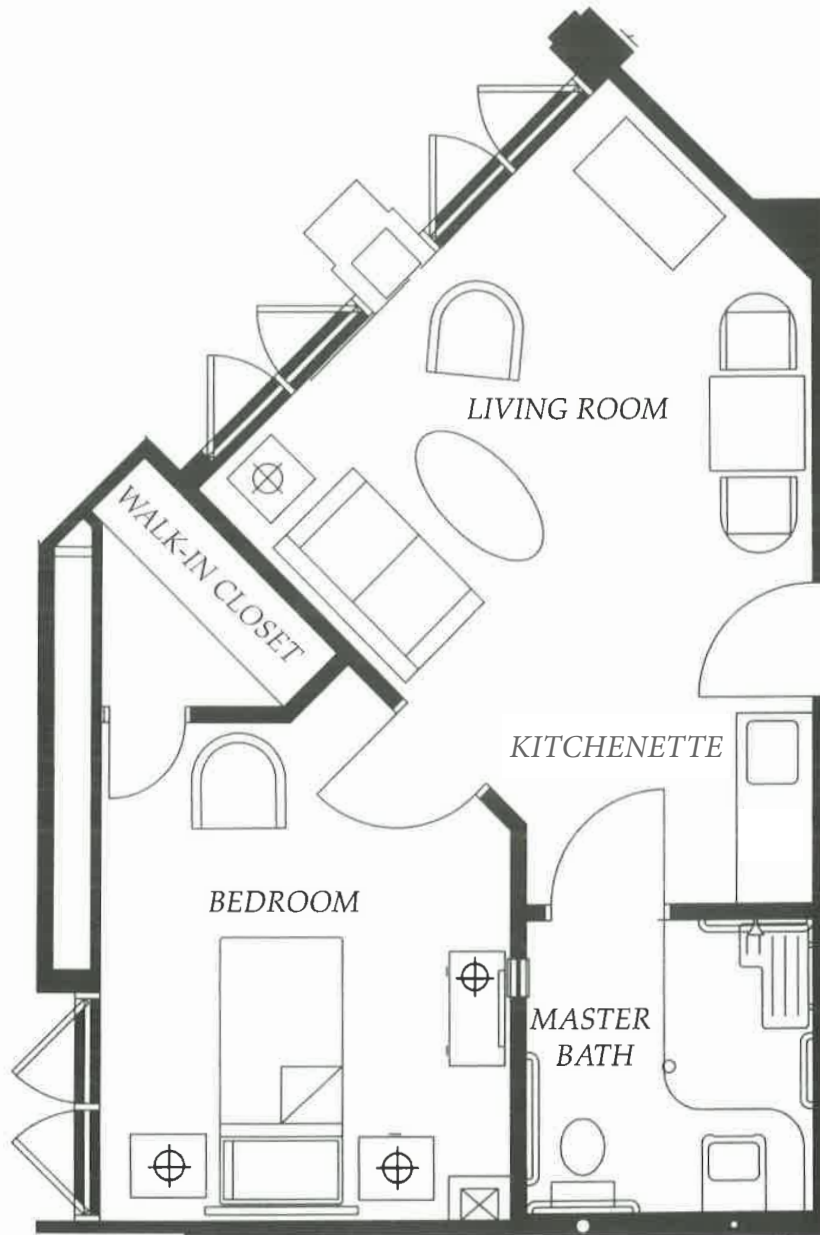

The Sierra
Studio
389 sf

SENIOR LIVING
of PASADENA

The Paseo

Studio

478 sf

SENIOR LIVING
of PASADENA

The Del Mar
One Bedroom, One Bath
445 sf

SENIOR LIVING
of PASADENA

The Colorado
One Bedroom, One Bath
340 sf

SENIOR LIVING
of PASADENA

The Catalina
One Bedroom, One Bath
650 sf

SENIOR LIVING
of PASADENA

The Monterey
One Bedroom + Den
746 sf

SENIOR LIVING
of PASADENA

The Huntington
Two Bedroom, Two Bath
891 sf