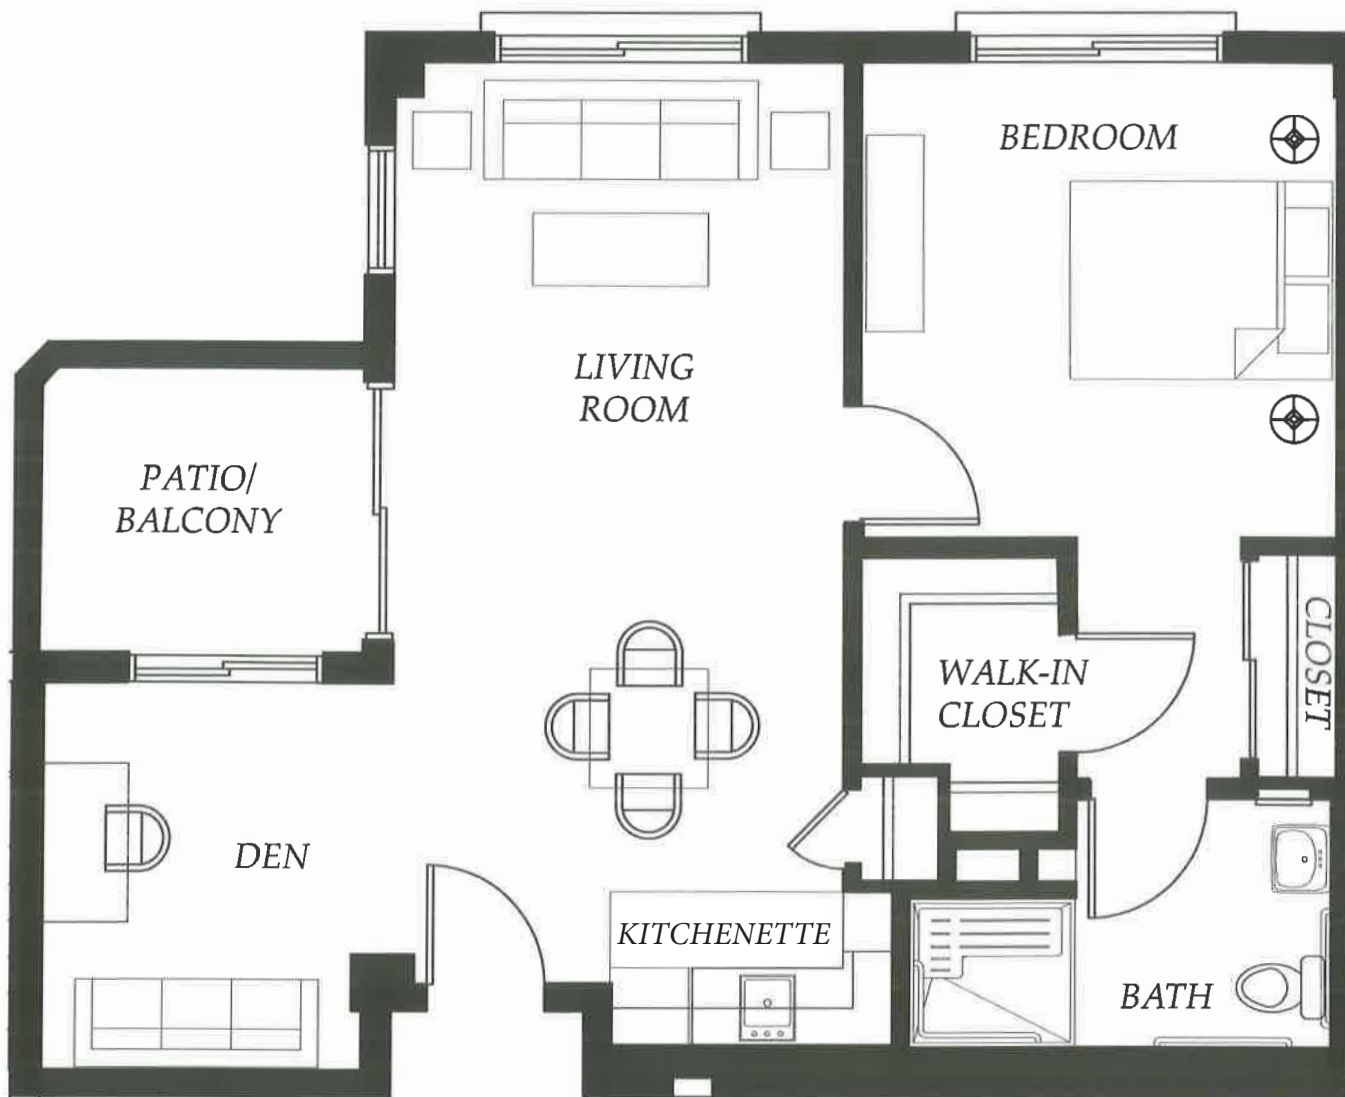

The Sierra
Studio
389 sf

SENIOR LIVING
of PASADENA

The Paseo

Studio

478 sf

SENIOR LIVING
of PASADENA

The Del Mar
One Bedroom, One Bath
445 sf

SENIOR LIVING
of PASADENA

The Colorado
One Bedroom, One Bath
340 sf

SENIOR LIVING
of PASADENA

The Catalina
One Bedroom, One Bath
650 sf

SENIOR LIVING
of PASADENA

The Monterey
One Bedroom + Den
746 sf

SENIOR LIVING
of PASADENA

The Huntington
Two Bedroom, Two Bath
891 sf