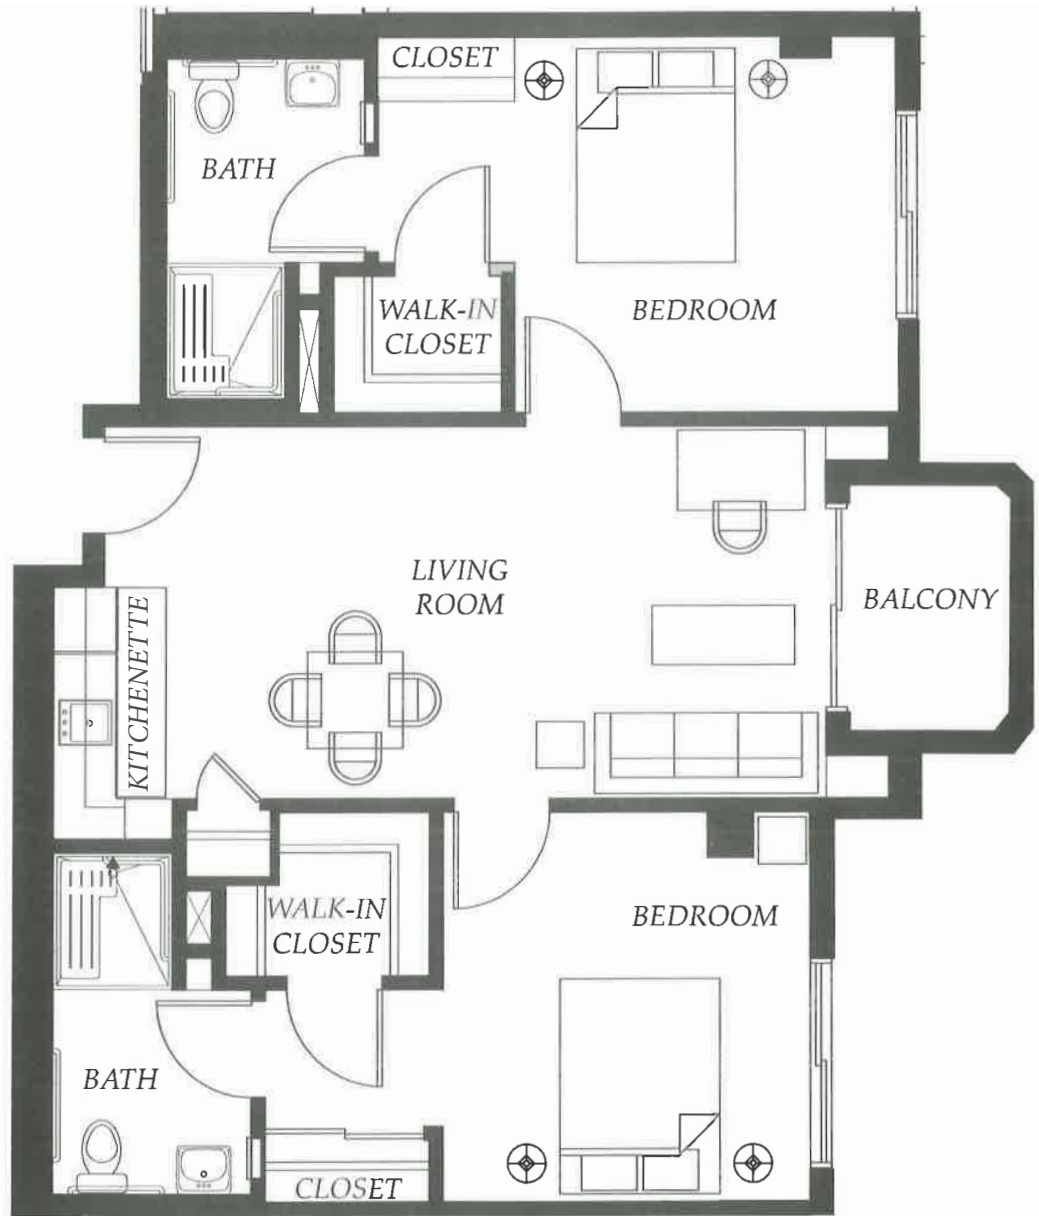

The Sierra
Studio
389 sf

SENIOR LIVING
of PASADENA

The Paseo

Studio

478 sf

SENIOR LIVING
of PASADENA

The Del Mar
One Bedroom, One Bath
445 sf

SENIOR LIVING
of PASADENA

The Colorado
One Bedroom, One Bath
340 sf

SENIOR LIVING
of PASADENA

The Catalina
One Bedroom, One Bath
650 sf

SENIOR LIVING
of PASADENA

The Monterey
One Bedroom + Den
746 sf

SENIOR LIVING
of PASADENA

The Huntington
Two Bedroom, Two Bath
891 sf