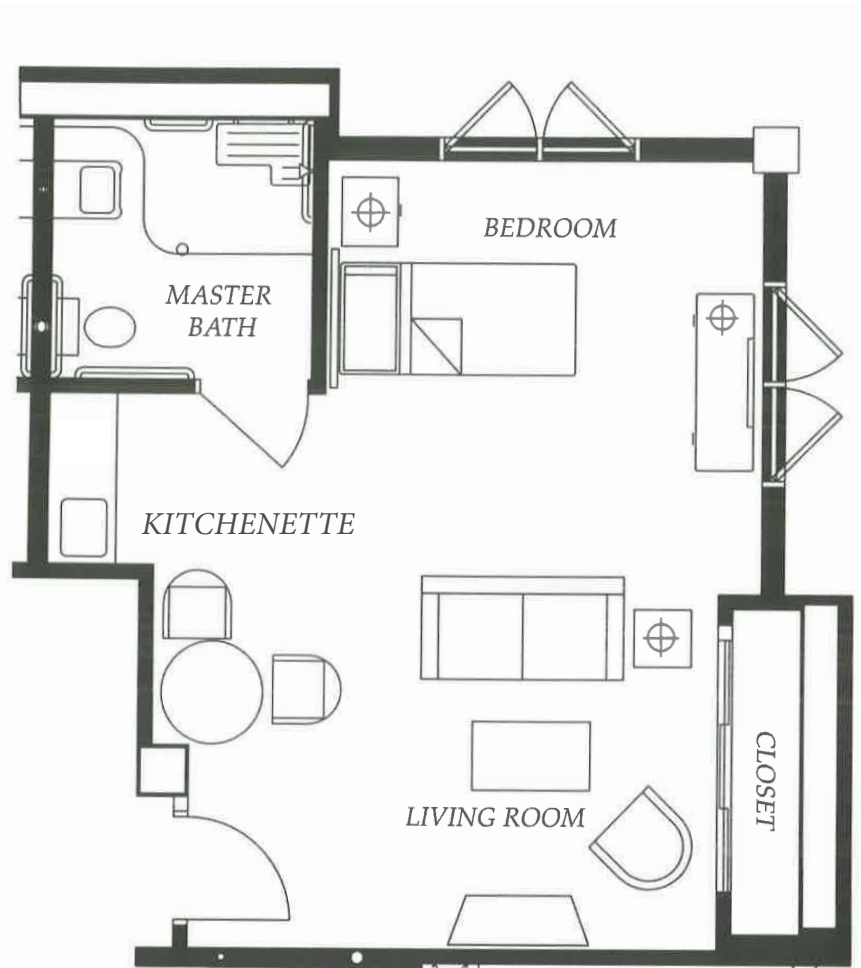

Floor Plans Designed for Comfort

Studio
389 sf

Studio
478 sf

SENIOR LIVING
of PASADENA

951 South Fair Oaks Avenue • Pasadena CA 91105 • 626.204.1700 • MorningStarSeniorLiving.com

Representative floor plans only. Suite shape and square footage vary within neighborhoods.