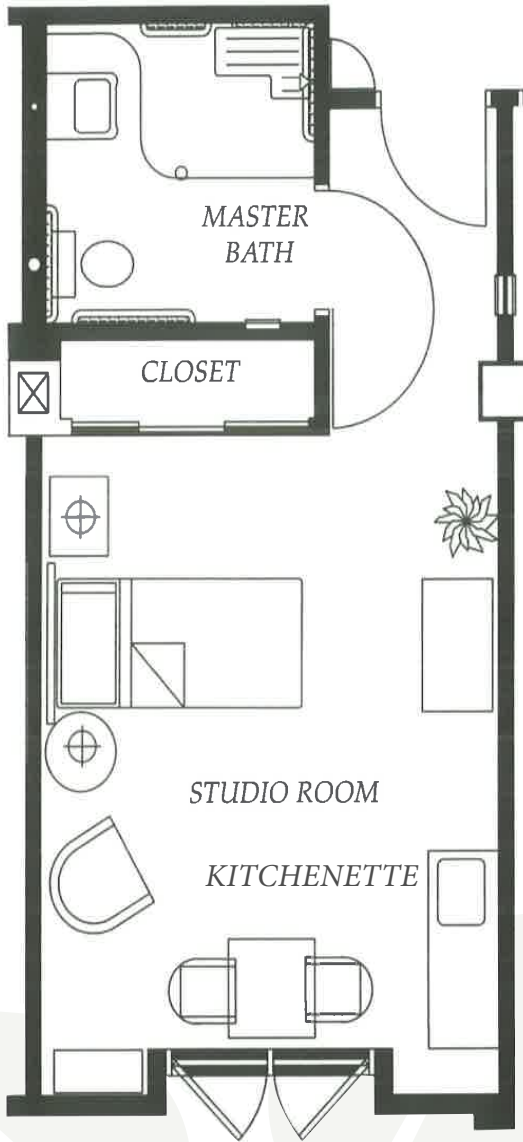

Floor Plans Designed for Comfort

Studio
389 sf

Studio
478 sf

SENIOR LIVING
of PASADENA

951 South Fair Oaks Avenue • Pasadena CA 91105 • 626.204.1700 • MorningStarSeniorLiving.com

Representative floor plans only. Suite shape and square footage vary within neighborhoods.