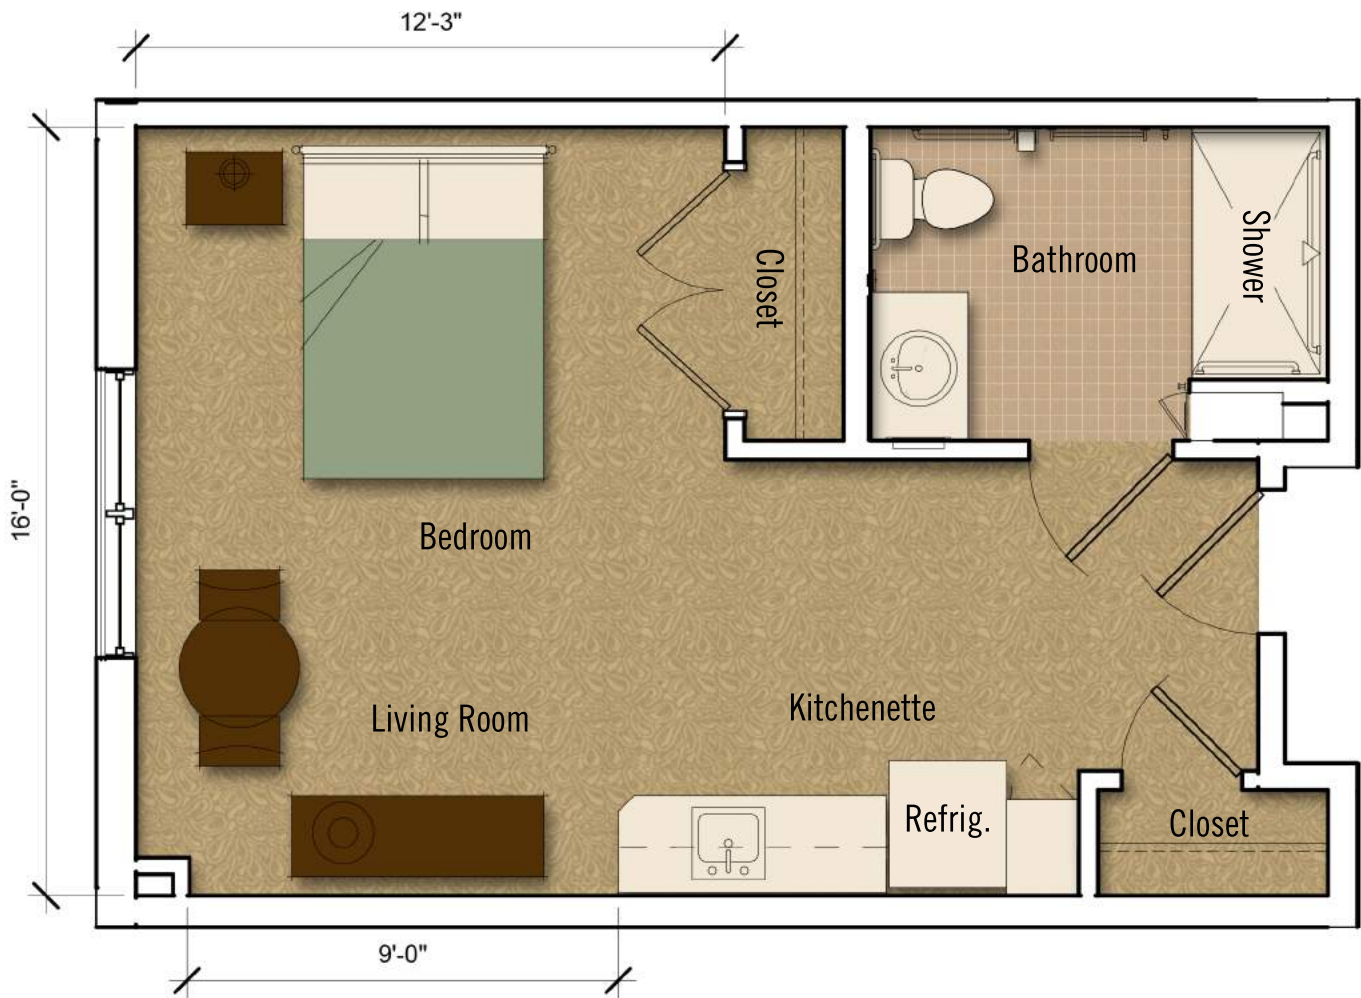

Assisted Living Studio

311-366 sf

Parker Senior Living

by MORNINGSTAR

Assisted Living Studio

358-385 sf

Parker Senior Living

by MORNINGSTAR