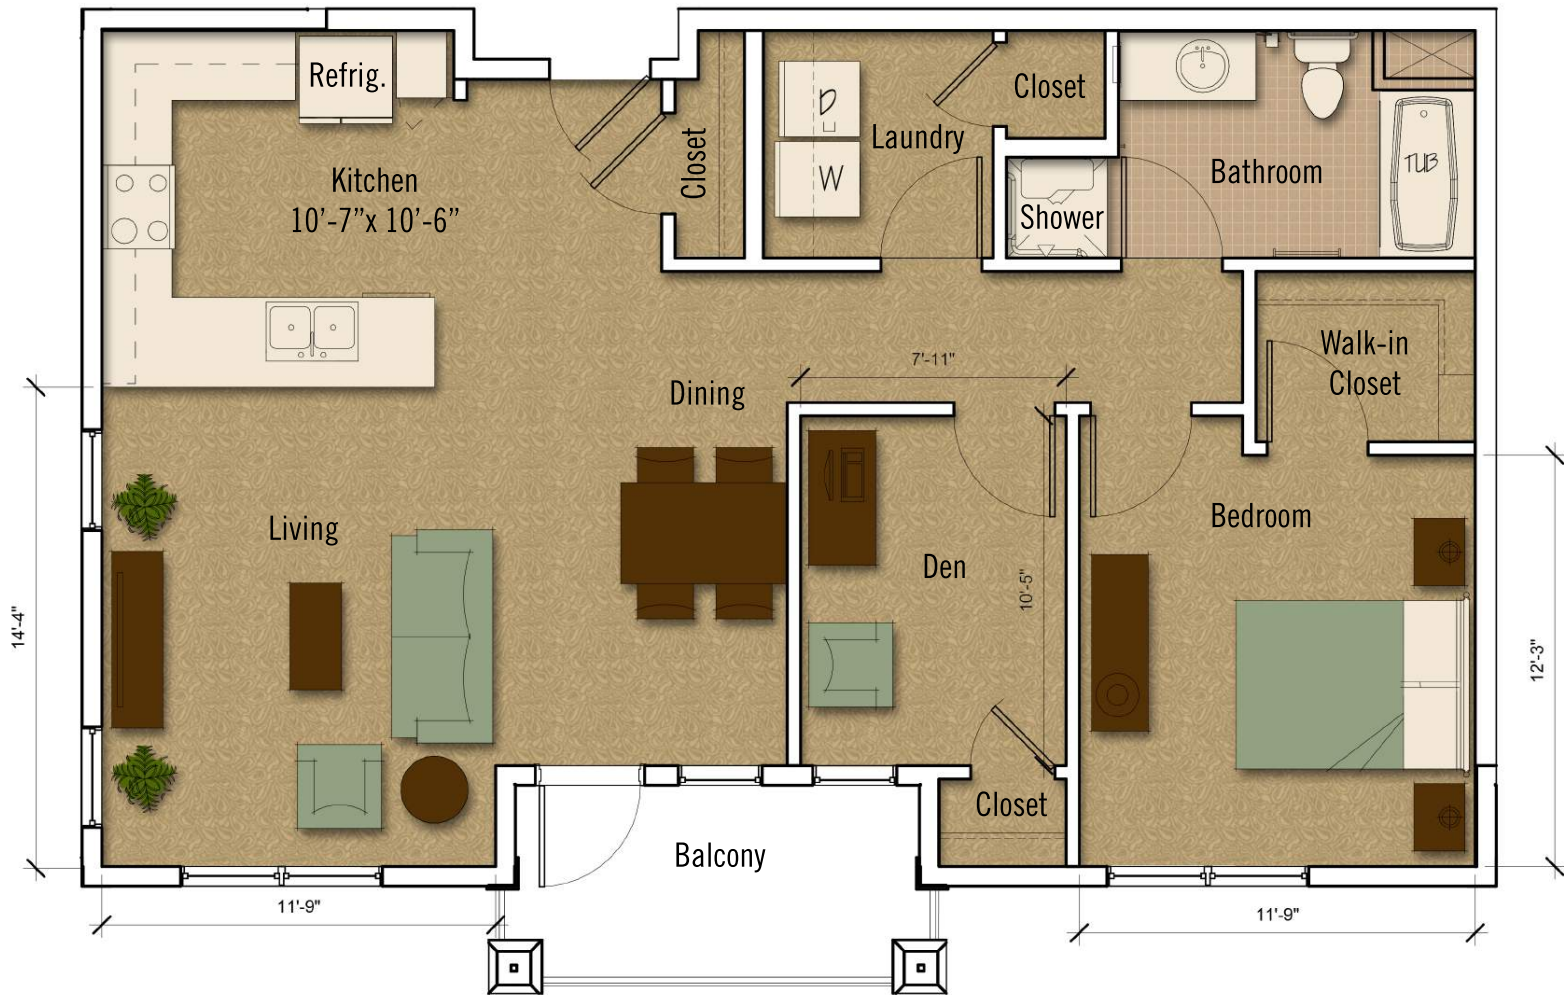

Independent Living

One Bedroom

562–589 sf

Parker Senior Living

by MORNINGSTAR

Independent Living
 One Bedroom with Den
 944-1084 sf

Independent Living
 One Bedroom
 613-828 sf

Parker Senior Living