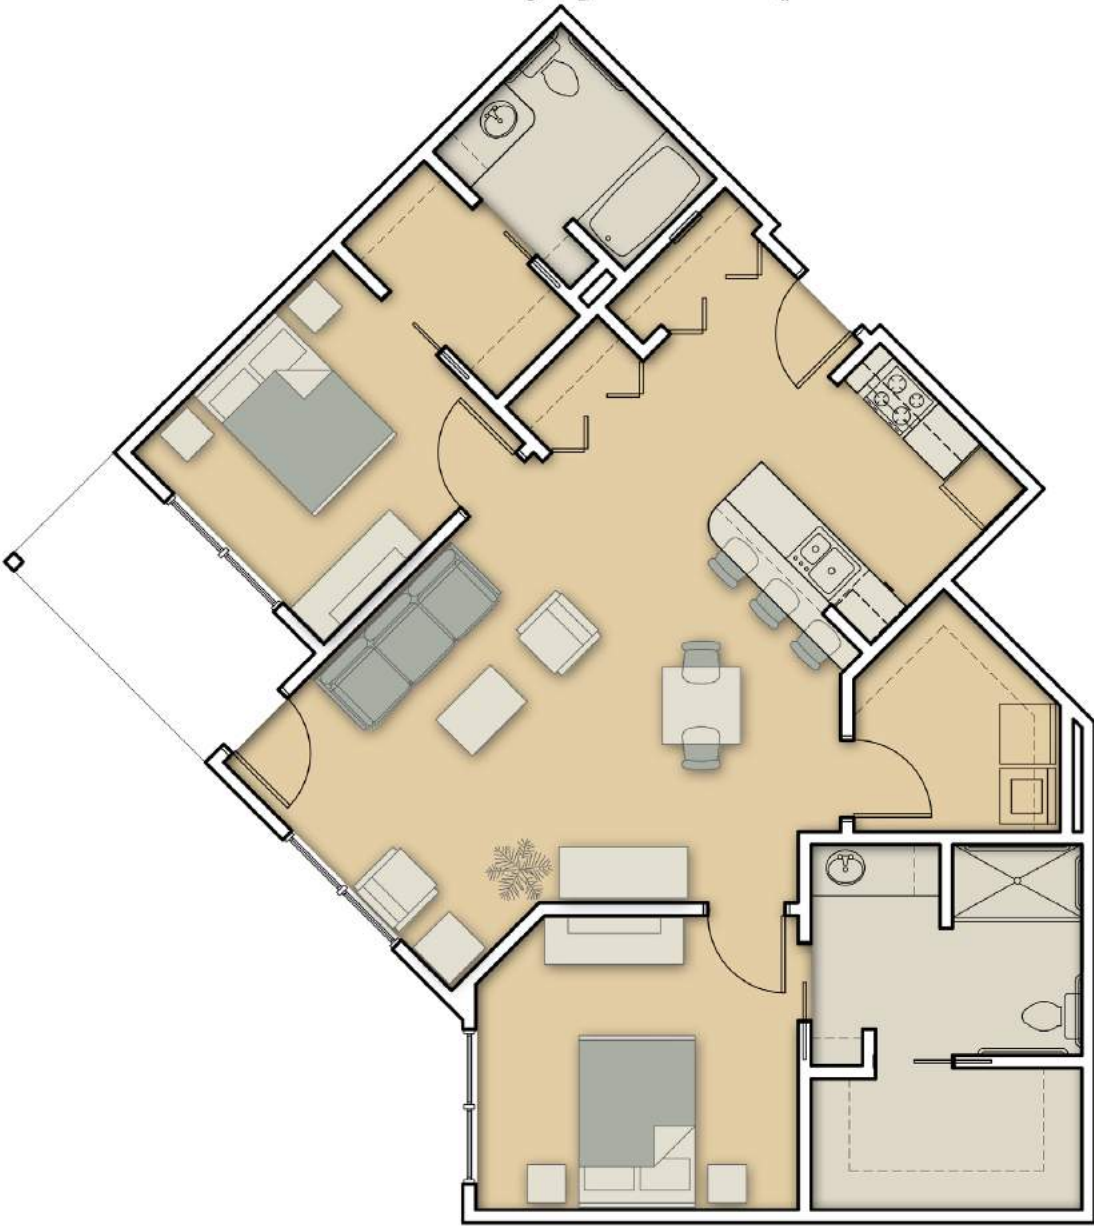

2 Bedroom 1 Bath
Independent Living
870 sf–962 sf
(more floorplans are available)

SENIOR LIVING
of SPARKS

2360 Wingfield Hills Rd • Sparks, NV 89436 • 775.626.5665 • MorningStarSeniorLiving.com

2 Bedroom 2 Bath
Independent Living
939 sf–1144 sf
(more floorplans are available)

SENIOR LIVING
of SPARKS