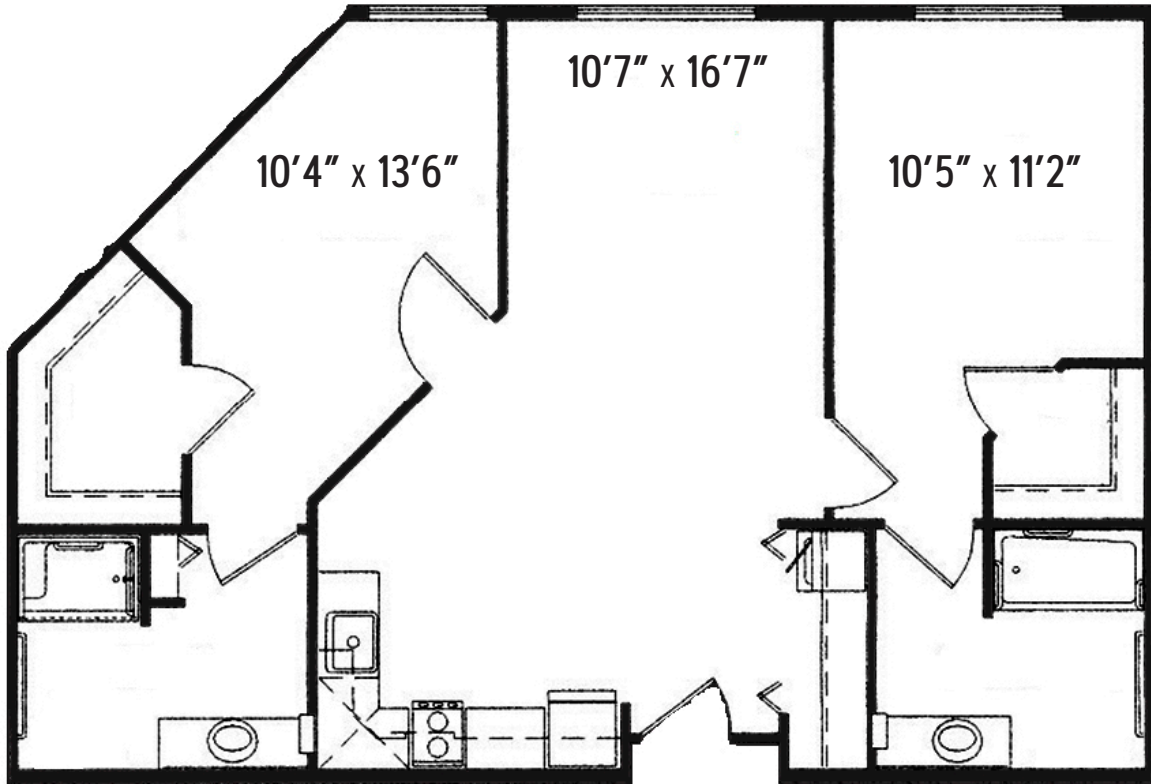

## 1 Bedroom 1 Bathroom

649 SQ FT

SENIOR LIVING at SILVER LAKE

520 112th Street SW • Everett, WA 98204 • 425.438.9080 • [MorningStarSeniorLiving.com](http://MorningStarSeniorLiving.com)

Dimensions are for information only. Actual square footage may vary dependent upon location within building.

## 1 Bedroom 1 Bath

743 SQ FT

SENIOR LIVING at SILVER LAKE

520 112th Street SW • Everett, WA 98204 • 425.438.9080 • [MorningStarSeniorLiving.com](http://MorningStarSeniorLiving.com)

Dimensions are for information only. Actual square footage may vary dependent upon location within building.

## 2 Bedroom 2 Bathroom

892 SQ FT

SENIOR LIVING at SILVER LAKE

520 112th Street SW • Everett, WA 98204 • 425.438.9080 • [MorningStarSeniorLiving.com](http://MorningStarSeniorLiving.com)

Dimensions are for information only. Actual square footage may vary dependent upon location within building.

## 2 Bedroom 2 Bathroom

917 SQ FT

SENIOR LIVING at SILVER LAKE

520 112th Street SW • Everett, WA 98204 • 425.438.9080 • [MorningStarSeniorLiving.com](http://MorningStarSeniorLiving.com)

Dimensions are for information only. Actual square footage may vary dependent upon location within building.