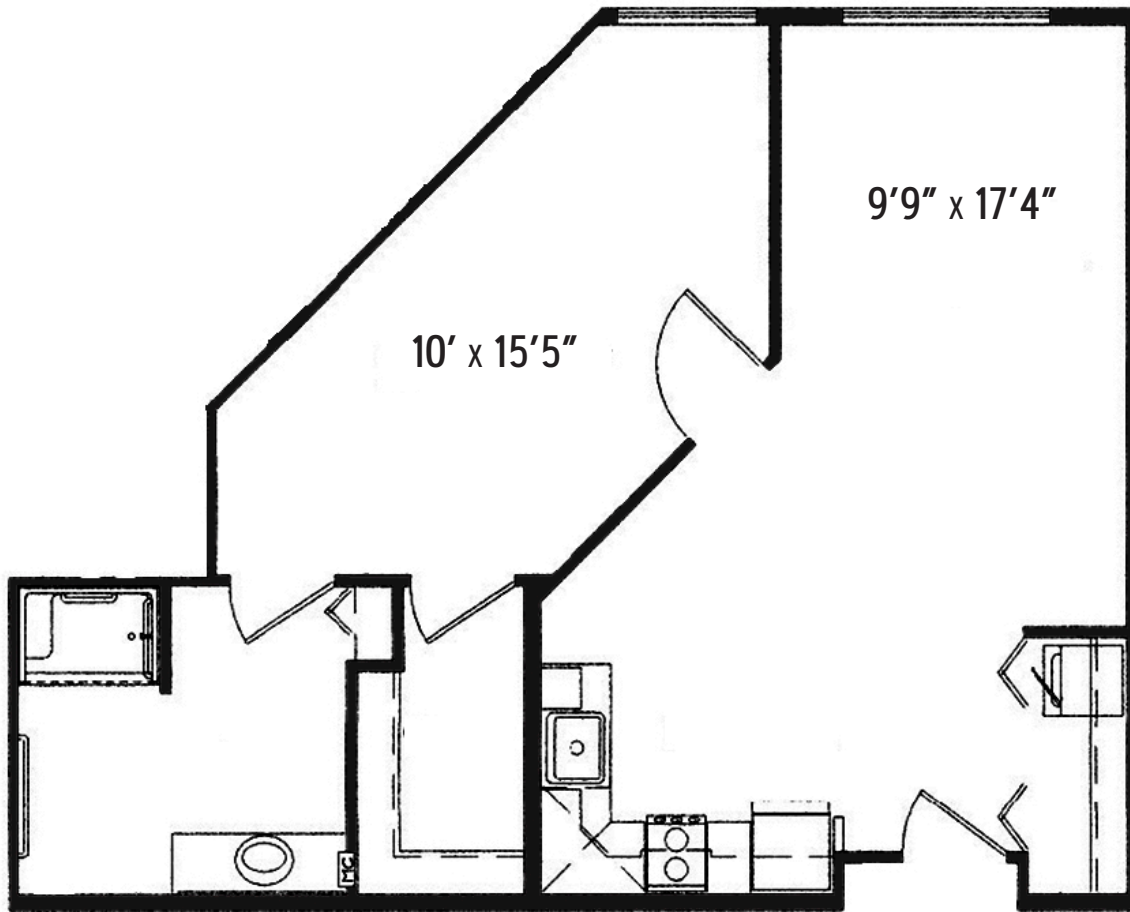

## 1 Bedroom 1 Bathroom

649 SQ FT

SENIOR LIVING at SILVER LAKE

520 112th Street SW • Everett, WA 98204 • 425.438.9080 • [MorningStarSeniorLiving.com](http://MorningStarSeniorLiving.com)

Dimensions are for information only. Actual square footage may vary dependent upon location within building.

## 1 Bedroom 1 Bath

743 SQ FT

SENIOR LIVING at SILVER LAKE

520 112th Street SW • Everett, WA 98204 • 425.438.9080 • [MorningStarSeniorLiving.com](http://MorningStarSeniorLiving.com)

Dimensions are for information only. Actual square footage may vary dependent upon location within building.

## 2 Bedroom 2 Bathroom

892 SQ FT

SENIOR LIVING at SILVER LAKE

520 112th Street SW • Everett, WA 98204 • 425.438.9080 • [MorningStarSeniorLiving.com](http://MorningStarSeniorLiving.com)

Dimensions are for information only. Actual square footage may vary dependent upon location within building.

## 2 Bedroom 2 Bathroom

917 SQ FT

SENIOR LIVING at SILVER LAKE

520 112th Street SW • Everett, WA 98204 • 425.438.9080 • [MorningStarSeniorLiving.com](http://MorningStarSeniorLiving.com)

Dimensions are for information only. Actual square footage may vary dependent upon location within building.