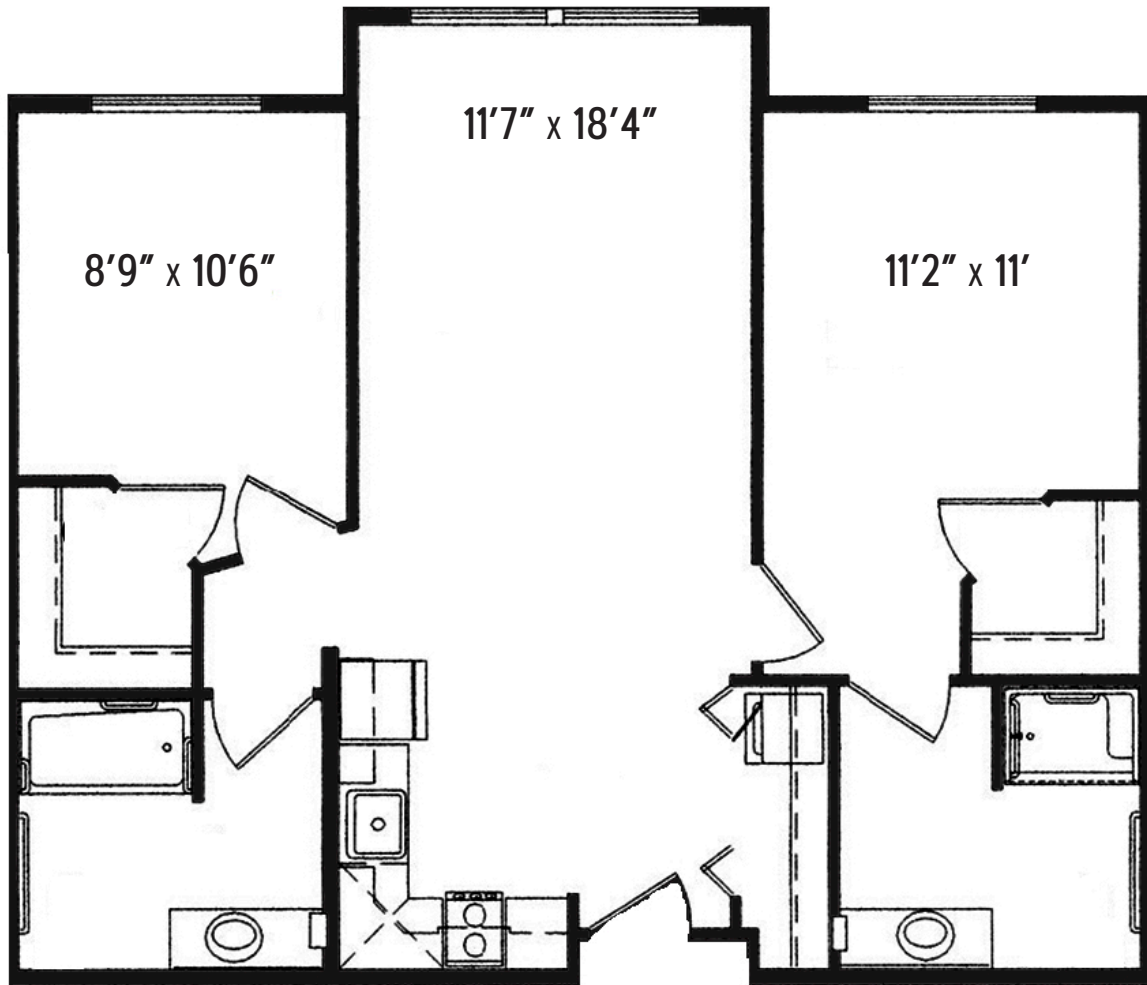

## 1 Bedroom 1 Bathroom

649 SQ FT

SENIOR LIVING at SILVER LAKE

520 112th Street SW • Everett, WA 98204 • 425.438.9080 • [MorningStarSeniorLiving.com](http://MorningStarSeniorLiving.com)

Dimensions are for information only. Actual square footage may vary dependent upon location within building.

## 1 Bedroom 1 Bath

743 SQ FT

SENIOR LIVING at SILVER LAKE

520 112th Street SW • Everett, WA 98204 • 425.438.9080 • [MorningStarSeniorLiving.com](http://MorningStarSeniorLiving.com)

Dimensions are for information only. Actual square footage may vary dependent upon location within building.

## 2 Bedroom 2 Bathroom

892 SQ FT

SENIOR LIVING at SILVER LAKE

520 112th Street SW • Everett, WA 98204 • 425.438.9080 • [MorningStarSeniorLiving.com](http://MorningStarSeniorLiving.com)

Dimensions are for information only. Actual square footage may vary dependent upon location within building.

## 2 Bedroom 2 Bathroom

917 SQ FT

SENIOR LIVING at SILVER LAKE

520 112th Street SW • Everett, WA 98204 • 425.438.9080 • [MorningStarSeniorLiving.com](http://MorningStarSeniorLiving.com)

Dimensions are for information only. Actual square footage may vary dependent upon location within building.