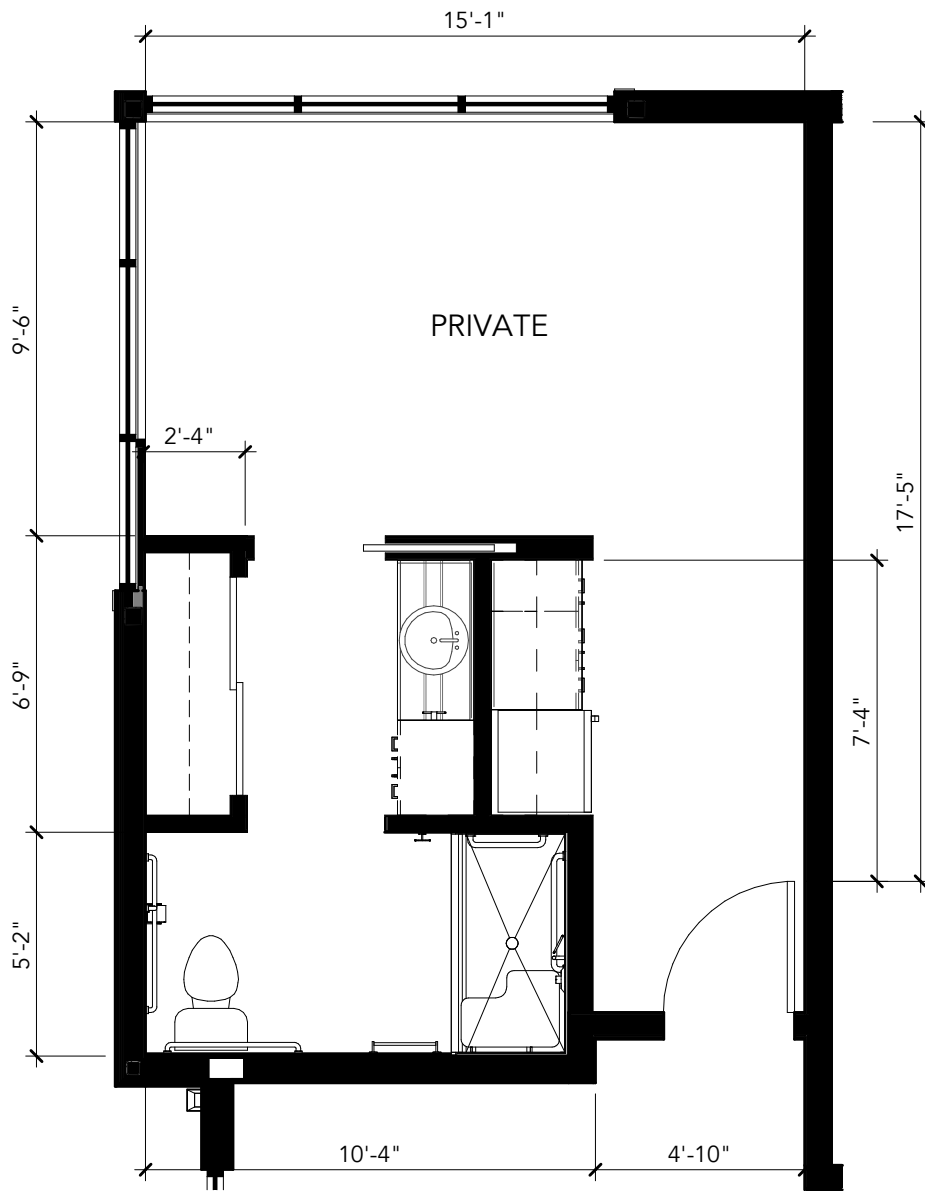

Studio

362 SQ FT

3924 Williams Road • San Jose, CA 95117 • 669.201.2015 • MorningStarWestValley.com

Dimensions are for information only. Actual square footage may vary dependent upon location within building.

Studio

361 SQ FT

3924 Williams Road • San Jose, CA 95117 • 669.201.2015 • MorningStarWestValley.com

Dimensions are for information only. Actual square footage may vary dependent upon location within building.